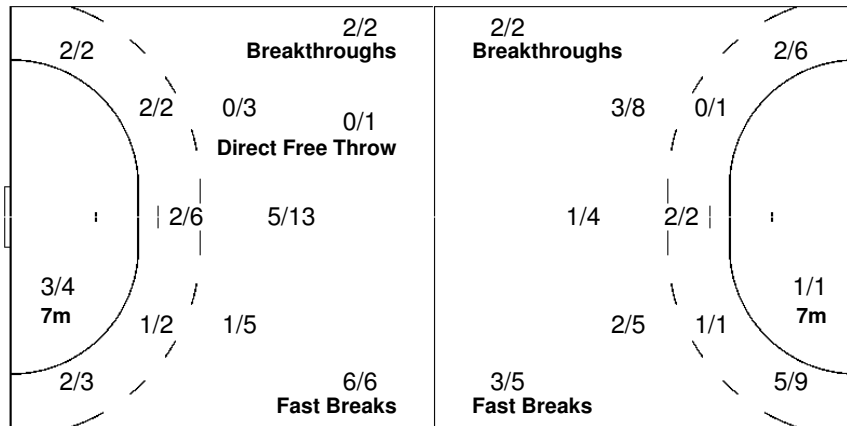

Saint - Brieuc

XVIII Women's World Championship 2007

MON 3 DEC 2007
20:30

Preliminary Round - Group B

Match No: 20
Spectators: 2.500

Match Team Statistics

MKD 26 - 22 BRA
(10 - 11) (16 - 11)

Referees: GJEDING M. (DEN) / HANSEN M. (DEN)

MKD - Fyro Macedonia

Shots Distribution

Players

Goals / Shots

2 MECEVSKA R.	3 KOCEVSKA N.	4 PLATON A.	6 GJORGJIJEVSKA E.	8 RADULOVIC V.	9 MLADENOVSKA N.	13 TODOROVSKA N.
			1/1	0/1 0/1		1/2 2/2 1/1
						1/1
				2/2 4/4		1/1 1/1
		1-Missed 1-Post		4-Blocked		1-Blocked

14 PORTJANKO J.	15 CRVENKOSKA B.	17 PECEVSKA D.	19 LAMBEVSKA M.	20 BAJRAMOSKA M.
	1/2		3/4	
1/1	1/1		1/2	
			1/1 1/2	1/1 1/1
1-Missed 1-Post 1-Blocked			2-Post 3-Blocked	

Team

Offence

Defence

Goalkeepers

Goals / Shots

6/10	2/3	1/1
4/5		0/1
5/5		8/9
2-Missed 4-Post 9-Blocked		

Saves / Shots

0/3	0/1	2/3
2/4		3/6
2/8	1/4	2/5

1 KOLESNKI O.

0/3	0/1	2/3
2/4		3/6
2/8	1/4	2/5

16 ANDREJEVA T.