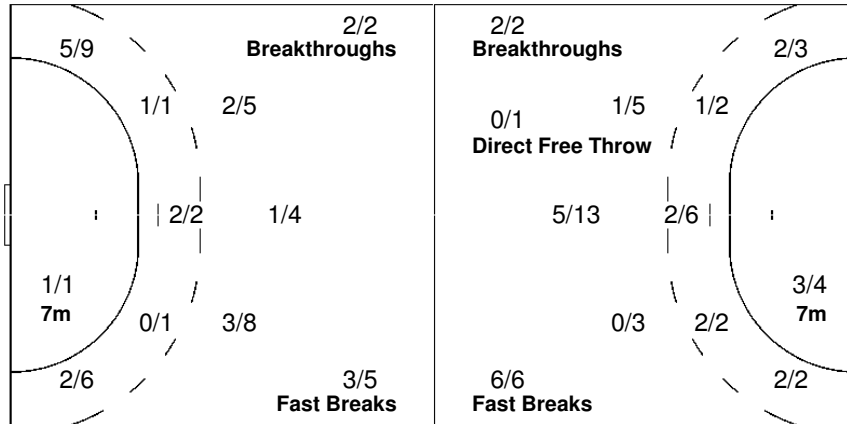

Team

Offence

Defence

Goalkeepers

Goals / Shots

3/3	1/1	1/3
2/4		3/6
6/8	3/4	3/5

5-Missed 3-Post 2-Blocked

Saves / Shots

4/10	1/3	0/1
1/5		1/1
0/5		1/9

1 MASSON C.

2/4	1/3	0/1
1/4		1/1
0/5		1/8

16 ZOQBI D.

2/6		
0/1		
		0/1

Legend:

G/S Goals / Shots	% Efficiency	6m 6-metre Shots	7m 7-metre Shots	9m 9-metre Shots
S/S Saves / Shots	Wing Wing Shots	FB Fast Breaks	BT Breakthroughs	EX Exclusions
AS Assists	TF Technical Faults	ST Steals	BS Blocked Shots	TP Time Played
YC Yellow Cards	RC Red Cards	n/a not applicable	2Min 2 Minute Suspensions	
+ 2 Minute + 2 Minute Suspensions				