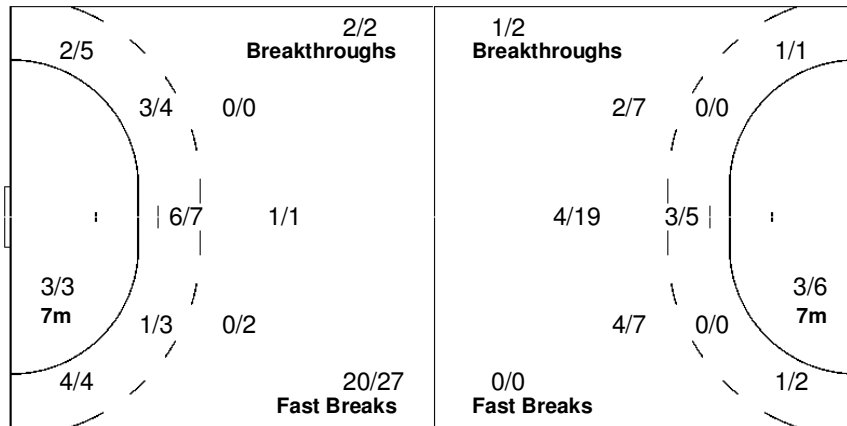

11 JOHANSEN K.	13 FRAFJORD M.	17 SULLAND L.	18 RIEGELHUTH L.	19 HÅRSAKER V.
	2/2	0/1	1/1	
		2/2		1/1
2/2	0/1	0/1	1/1	1/1
			1/1	1/1
			1/1	3/5
				2/3

Team

Offence

Defence

Goalkeepers

Goals / Shots

4/4	3/4	6/7
2/4	0/1	4/5
12/15	0/1	11/14
2-Post	1-Blocked	