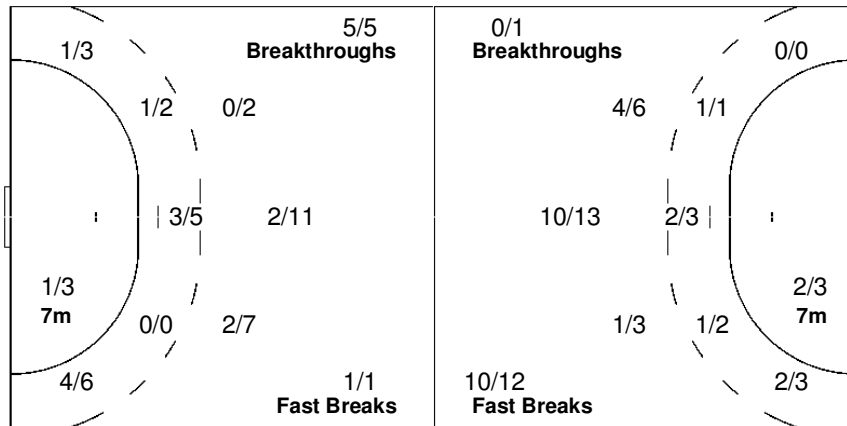

Team

Offence

Defence

Goalkeepers

Goals / Shots

Saves / Shots

3/4	1/1	1/2
4/8	0/2	1/4
5/5	1/2	4/4

7-Missed 4-Post 2-Blocked