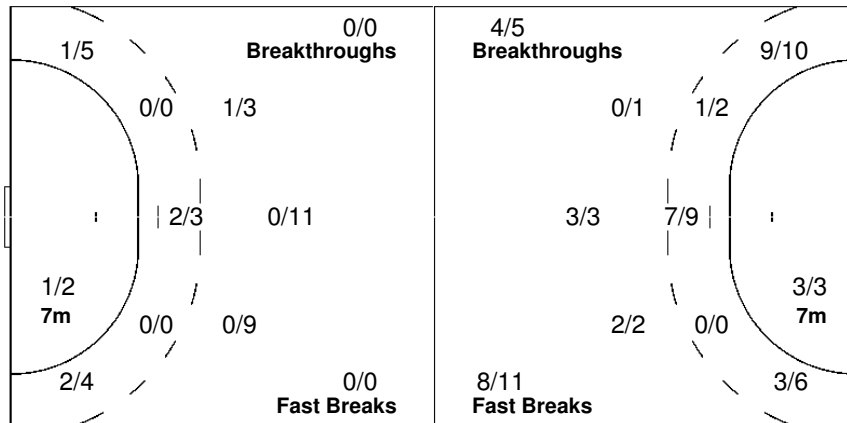

Team

Offence

Defence

Goalkeepers

Goals / Shots

2/2	0/3	1/3
0/3		1/2
2/6	0/1	1/4

5-Missed 3-Post 5-Blocked

Saves / Shots