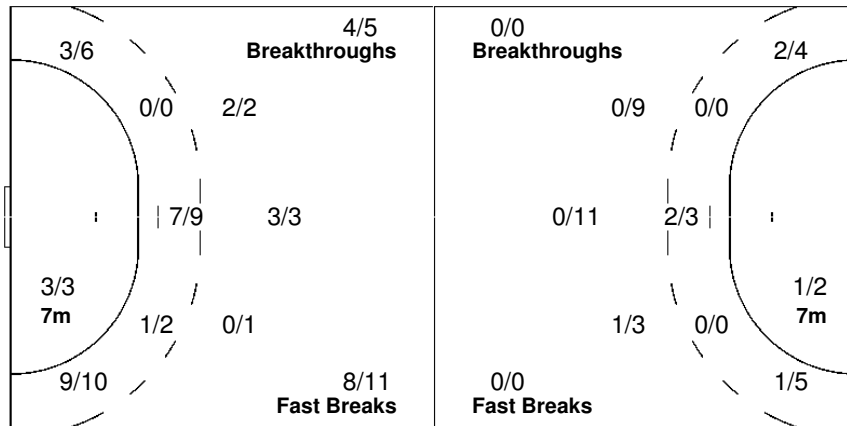

2-Missed

Team

Offence

Defence

Goalkeepers

Goals / Shots

5/6	5/5	2/2
4/5	1/1	3/5
13/14	3/4	4/5

3-Missed 1-Post 1-Blocked

Saves / Shots

0/2	3/3	2/3
3/3		1/2
4/6	1/1	3/4

1 SUSLINA I.

0/1	1/1	
1/1		1/1
4/5	1/1	2/3

16 SIDOROVA M.

0/1	2/2	2/3
2/2		0/1
0/1		1/1

Legend:

G/S Goals / Shots	% Efficiency	6m 6-metre Shots	7m 7-metre Shots	9m 9-metre Shots
S/S Saves / Shots	Wing Wing Shots	FB Fast Breaks	BT Breakthroughs	EX Exclusions
AS Assists	TF Technical Faults	ST Steals	BS Blocked Shots	TP Time Played
YC Yellow Cards	RC Red Cards	n/a not applicable	2Min 2 Minute Suspensions	
+ 2 Minute + 2 Minute Suspensions				