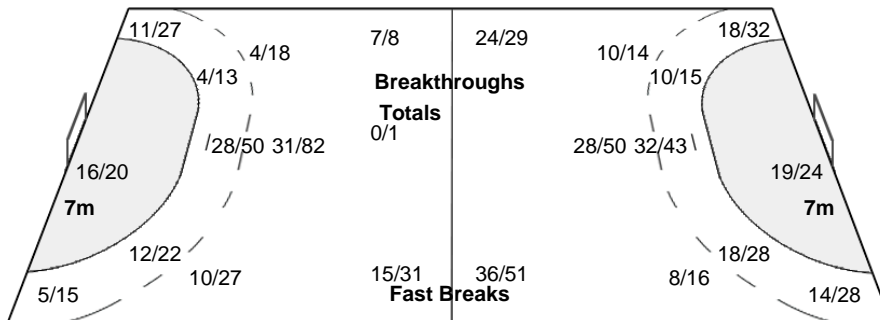

23rd Women's World Championship 2017 Germany

Cumulative Statistics

TUN - Tunisia
After 7 matches

Shots Distribution

Players

Goals / Shots

5 BEN ABDALLAH A	7 BOURI F	9 CHEKIR S	10 HAMROUNI A	11 AMICHE B	12 ABDALLAH E	14 JLEZI M
1/1		1/1	4/8 0/1 2/4	1/1 0/1 1/2		0/2
1/2	1/3	1/1	0/1 1/2 1/3	1/2		0/1
3/3 1/2 1/2	0/1 0/2	0/1	4/5 0/1 1/2	2/3 1/1 4/4		6/6 1/1
2-Missed 1-Post	2-Missed	1-Missed	2-Missed 4-Post	2-Missed	1-Missed	1-Post
15 REZGUI R	16 OMRANI F	19 JAOUADI I	20 CHEBBAH M	21 HACHANA S	24 KHOULDI I	25 DARDOUR O
	1/1 3/3	2/3	5/7 1/2 3/5	3/7 0/1 3/4	1/1	2/3 0/1
1/2 1/1 1/4		2/2 0/1 1/1	1/4 0/1 1/3	1/3 0/2 1/2	2/3 0/1 1/2	0/3
4/4 0/1 2/4		3/3 0/1 1/1	1/12 5/7 3/5	3/4 0/1 1/2	2/3 0/1 0/1	4/6
1-Post 1-Blocked 1-Missed		5-Missed 1-Post 2-Blocked	6-Missed 4-Post 6-Blocked	3-Missed 1-Post 3-Blocked	1-Blocked 7-Missed 1-Post	5-Blocked
44 KOUKI M	99 CHABCHOUB T					
2/2	2/2 0/1					
1/2 0/1 2/3	3/3 1/2 1/1					
8/10 1/1 2/3						
3-Missed 1-Post	2-Missed	4-Blocked				

Team Goals / Shots

23/35	2/8	15/24
11/27	2/11	11/24
53/62	9/20	17/28
37-Missed	15-Post	22-Blocked

Offence

Defence

Goalkeepers Saves / Shots

4/35	6/20	6/38
19/33	3/8	10/30
9/61	1/10	12/52

12 ABDALLAH E

4/29	6/17	5/30
16/30	3/4	9/26
9/54	1/8	11/44

16 OMRANI F

0/6	0/3	1/7
3/3	0/1	1/4
0/6	0/2	1/8

Legend:

% Efficiency	2Min 2 Minute Suspensions	6m 6-metre Shots	7m 7-metre Shots	9m 9-metre Shots
AS Assists	BS Blocked Shots	BT Breakthroughs	BC Blue Cards	FB Fast Breaks
G/S Goals/Shots	MP Matches Played	N/A Not Applicable	No. Uniform Number	PR Preliminary Round
RC Red Cards	S/S Saves/Shots	ST Steals	TO Turnovers	TP Time Played
Wing Wing Shots	YC Yellow Cards			
% Efficiency	2Min 2 Minute Suspensions	6m 6-metre Shots	7m 7-metre Shots	9m 9-metre Shots
AS Assists	BS Blocked Shots	BT Breakthroughs		FB Fast Breaks
G/S Goals/Shots	MP Matches Played	N/A not applicable	PL Placement	PR Preliminary Round