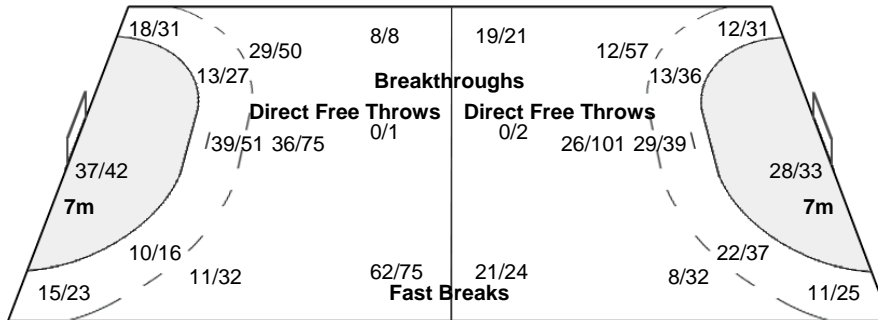

XX Women's World Championship 2011

Brasil

Cumulative Statistics

NOR - Norway

Shots Distribution

Players

Goals / Shots

Player	Goals	Shots	Blocked	Missed	Post
1 GRIMSBØ K	0	0	0	0	0
2 MOLID M	0	0	0	0	0
4 OFTEDAL S	1/1	1/1	1/1	0	0
5 ALSTAD I	0/1	1/2	4/6	0	0
6 LØKE H	1/2	3/3	2/2	0	0
7 NØSTVOLD T	1/1	1/1	1/2	0	0
8 BREIVANG K	4/4	1/1	5/6	0	0
9 LUNDE-BORGENSEN K	7/9	0/2	3/4	0	0
11 JOHANSEN K	3/4	3/4	2/2	0	0
13 FRAFJORD M	1/2	3/3	0/1	0	0
16 HARALDSEN K	0	0	0	0	0
17 SULLAND L	6/6	1/1	15/15	0	0
18 RIEGELHUTH L	5/5	1/2	0	0	0
21 SNORROEGGEN G	1/2	0/1	2/3	0	0
22 KURTOVIC A	5/5	2/2	3/3	0	0
23 HERREM C	1/1	9/9	0	0	0

Team Goals / Shots

34/40	18/23	47/54
36/49	0/10	33/47
49/58	13/22	48/59

27-Missed 21-Post 20-Blocked

Offence

Goalkeepers Saves / Shots

7/28	7/19	10/34
30/58	16/16	32/64
14/52	11/38	16/35

1 GRIMSBØ K

1/7	0/3	3/6
4/7	2/2	5/9
3/7	0/9	2/5

16 HARALDSEN K

6/21	7/16	7/28
26/51	14/14	27/55
11/45	11/29	14/30

LEGEND		
%	Efficiency	
AS	Assists	
G/S	Goals/Shots	
QF	Quarterfinal	
TO	Turnovers	
2Min	2 Minute Suspensions	
BS	Blocked Shots	
GM	Gold Medal Match	
RC	Red Cards	
TP	Time Played	
6m	6-metre Shots	
BT	Breakthroughs	
MP	Matches Played	
S/S	Saves/Shots	
Wing	Wing Shots	
7m	7-metre Shots	
DR	Disqualification with report	
n/a	not applicable	
SF	Semifinal	
YC	Yellow Cards	
9m	9-metre Shots	
FB	Fast Breaks	
PR	Preliminary Round	
ST	Steals