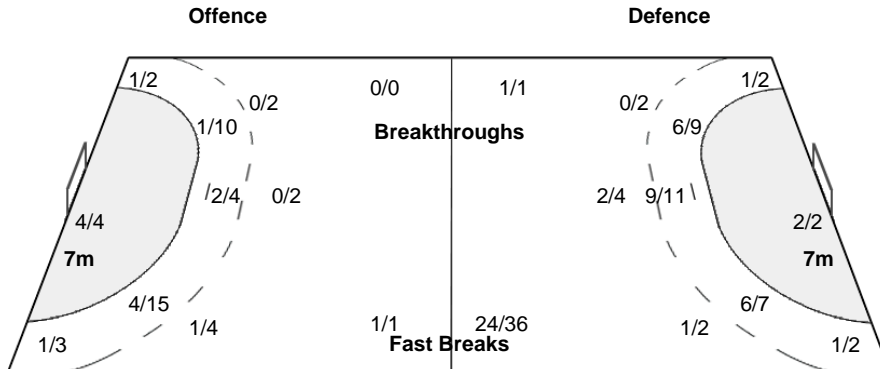

Barueri

XX Women's World Championship 2011 Brasil

SUN 4 DEC 2011
20:15

Preliminaries - Group B

Match Team Statistics

Match No: 18

AUS 15 - 53 NED
(6 - 27) (9 - 26)

Attendance: 300

Referees: GJEDING Martin / HANSEN Mads (DEN)

AUS - Australia

Shots Distribution

Players

Goals / Shots

1 HARBORT J	2 FLETCHER V	3 HUDSON-GOFERS A	4 CONDON M	5 MURRAY C	6 KELLY V	7 KEIGHLEY A
	0/1 0/1 2/2	1/1 0/1 0/2 0/1				
		3-Missed	1-Blocked			1-Blocked

9 KELLY M	10 COOK D	12 KENT C	14 McAFEE M	15 TENNANT K	16 BOYD R
1/2 1/1	1/1 0/1 2/4		1/1 0/1		1/1 0/1 0/1 1/1
1-Missed	3-Missed 2-Post 1-Blocked		2-Missed		2-Missed 1-Post

Team Goals / Shots

2/2	0/2	
2/8	0/3	5/8
4/4		2/2
11-Missed	3-Post	3-Blocked

Goalkeepers Saves / Shots

1/4	0/3	0/13
7/11	0/1	4/8
1/16	0/1	0/9

1 HARBORT J

1/3	0/3	0/8
3/3	0/1	3/6
0/2	0/1	0/6

12 KENT C

0/1		0/5
4/8		1/2
1/14		0/3