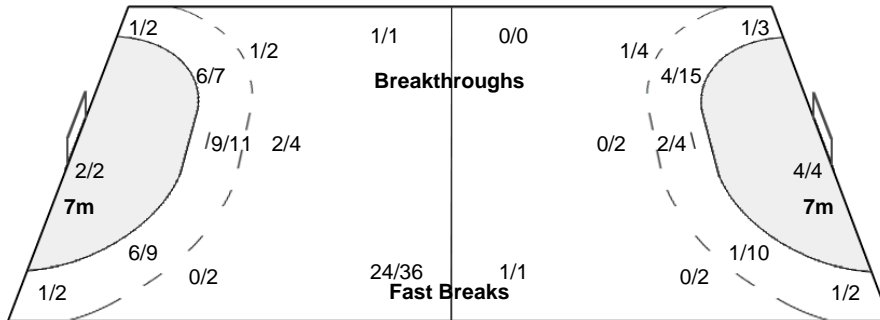

Barueri

XX Women's World Championship 2011 Brasil

SUN 4 DEC 2011
20:15

Preliminaries - Group B

Match Team Statistics

Match No: 18

AUS 15 - 53 NED
(6 - 27) (9 - 26)

Attendance: 300

Referees: GJEDING Martin / HANSEN Mads (DEN)

NED - Netherlands

Shots Distribution

Players

Goals / Shots

1 van der WAL M	2 ROELOFS I	5 KRAMER J	6 van der HEIJDEN L	7 BONT D	8 ABBINGH L	9 HILSTER J
		1/1 0/3 2/2	1/1 0/1 2/2		3/3 2/2 3/3	2/2 0/2 1/1
		1-Post	1-Missed		1-Post 1-Blocked	1-Missed
10 SNELDER D	12 LAMEIN D	13 BROCH Y	14 KARSTEN W	15 VISSER M	19 van der WISSEL P	26 MALESTEIN A
2/2 3/4	1/1 1/1	0/1 1/1	1/1 0/1 2/2	1/1 0/1		1/2 0/1 1/1
1-Post	1-Missed	1-Missed	1-Post			1-Post
79 POLMAN E	88 BURREKERS M					
1/1 1/1 3/3	1/1 1/1 4/4					
2-Missed						

Team Goals / Shots

3/4	3/3	13/13
4/11	1/1	4/8
15/16	1/1	9/9
6-Missed	5-Post	1-Blocked

Offence

Defence

Goalkeepers Saves / Shots

0/2	2/2
6/8	3/3
0/4	0/2

1 van der WAL M

0/2	
1/1	0/1
0/2	

2 ROELOFS I

	1/1
1/1	2/2
0/1	0/1

88 BURREKERS M

	1/1
4/6	1/1
0/1	0/1

LEGEND	% Efficiency	2Min 2 Minute Suspensions	6m 6-metre Shots	7m 7-metre Shots	9m 9-metre Shots
AS Assists	BS Blocked Shots	BT Breakthroughs	DR Disqualification with report	FB Fast Breaks	
G/S Goals/Shots	n/a not applicable	RC Red Cards	S/S Saves/Shots	ST Steals	
TO Turnover	TP Time Played	Wing Wing Shots	YC Yellow Cards