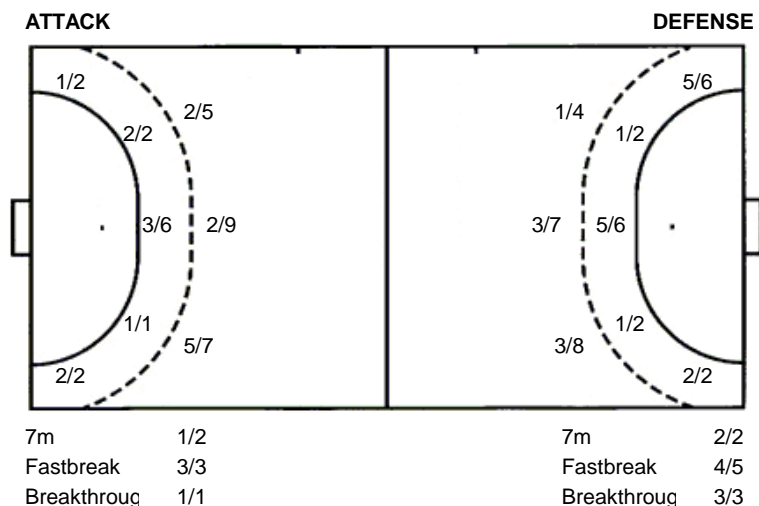

P.R. of China
Faroe Islands

23 (7)
30 (15)

Group D
Hall: Orlovetz Hall (Gabrovo)
Referees: Youcef Belkhiri and Sid Ali Hamidi
Start: 12.6.2017 16:00

Match finished

Shot distribution by player

7 C. Ma	8 Q. Xie	9 Z. Liu	10 Y. Cheng	13 X. Wang	17 Z. He	18 J. Fu
		1/1 0/1	1/1 1/1	0/1	0/1	
		1/2 1/1	2/2 0/1	0/1		
		3/3	1/1		1/1	
		3 missed 2 blocked				1 post
21 L. Pang	22 A. Zhou	23 J. Wang	25 M. Ma	26 A. Wei		
	0/1	1/1 2/4				
		0/1	1/1			
		3/3	1/1	1/1 1/1		
		1 missed				

TOTAL

1/2	4/7	1/2
2/2	1/5	2/3
6/6		5/5

1 post 4 missed 2 blocked

Shots by position