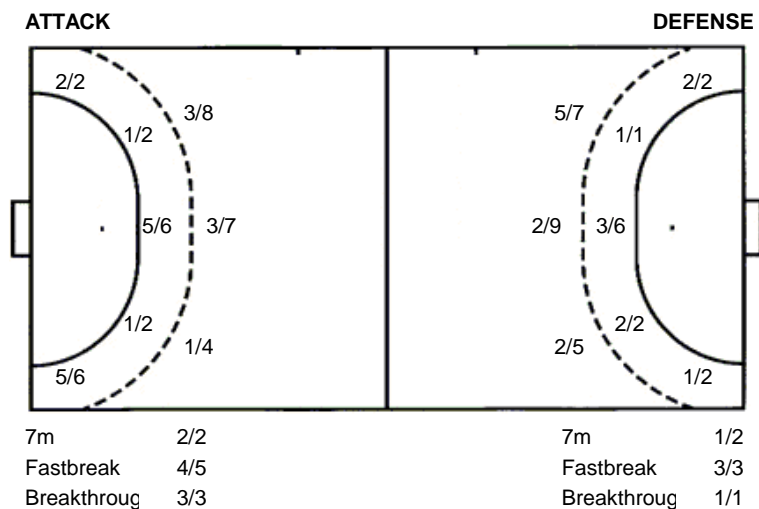

2 post 1 missed

28 F. Askildsen

	0/1	0/1
1/1		

1 post

TOTAL

4/6	3/3	1/1
1/1	0/6	4/6
5/5	3/3	9/9

6 post 1 missed

Shots by position

Jersey number Tot. Total shooting 6m 6m (line) shooting 9m 9m shooting Wng. Wing shooting Fst. Fastbreak sh. 7m 7m penalty sh.
Brk. Breakthrough sh. Ast. Assists E7m Earned 7m pen. Trn. Turnovers Stl. Steals 2m 2m punishments C7m. Committed 7m
E2m Earned 2m pun. Yel. Yellow cards Red Red cards