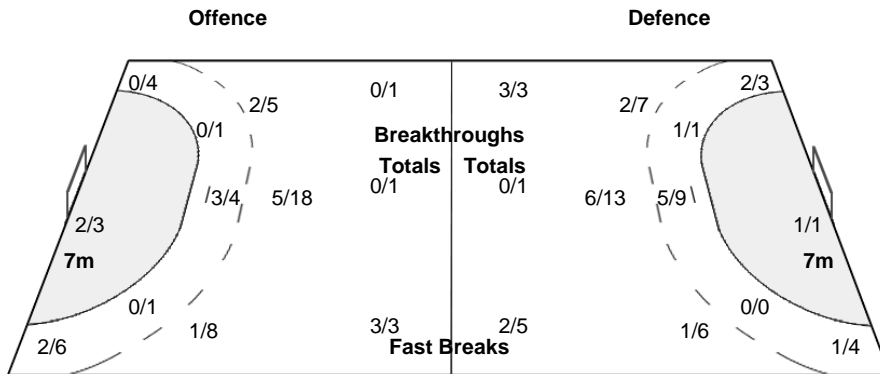

Belgrade

XXI Women's World Championship 2013

Serbia

Semifinal

FRI 20 DEC 2013
18:00

Match Team Statistics

Match No: 82

POL 18 - 24 SRB

(6 - 14) (12 - 10)

Referees: BONAVENTURA Charlotte / BONAVENTURA Julie (FRA)

POL - Poland

Shots Distribution

Players

Goals / Shots

1 GAPSKA M	4 STACHOWSKA M	5 NIEDZWIEDZ I	6 SIODMIAK K	11 GRZYB K	14 KUDLACZ K	21 KONIUSZANIEC K
		0/1	0/1	0/1	0/1	0/1
		1/1	1/2	1/1	1/1	1/3
		0/1	0/1	0/1	0/2	1/1
		0/1	1/2	1/1		
		1-Post	2-Missed	1-Missed	1-Missed	1-Post

28 WOJTAS A	29 SEMENIUK-OLCHAWA K	32 SZWED-ORNEBORG K	33 MIGALA M	40 WYSOKINSKA A	41 STASIAK M	55 JOCHYMEK A
		1/1				
		1/1	0/1			
0/1	0/1	0/1				
		1/2				
		1/1			1/1	
1-Missed 2-Post		1-Missed 2-Post	1-Blocked			

77 KULWINSKA P	89 BYZDRA K
1/2	
1/1	
	0/2
1-Post	

Team
Goals / Shots

3/8	2/2	4/7
0/4	0/2	1/7
2/2	0/1	6/8
6-Missed	7-Post	1-Blocked

Goalkeepers
Saves / Shots

1/2	1/3	2/5
0/3	1/1	2/3
2/9	4/7	2/6

1 GAPSKA M

0/1		2/4
0/2		1/1
1/7	4/6	1/2

40 WYSOKINSKA A

1/1	1/3	0/1
0/1	1/1	1/2
1/2	0/1	1/4