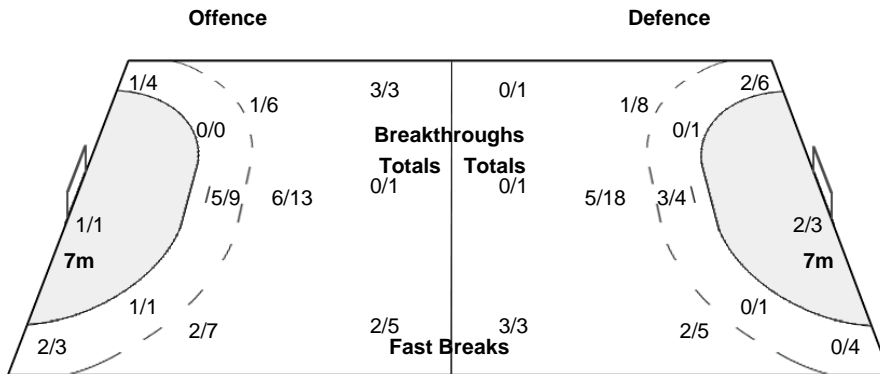

Belgrade

XXI Women's World Championship 2013

Serbia

Semifinal

FRI 20 DEC 2013
18:00

Match Team Statistics

Match No: 82

POL 18 - 24 SRB

(6 - 14) (12 - 10)

Referees: BONAVENTURA Charlotte / BONAVENTURA Julie (FRA)

SRB - Serbia

Shots Distribution

Players

Goals / Shots

3 KRPEZ K	4 POPOVIC J	7 LEKIC A	9 ZIVKOVIC J	11 DAMNJANOVIC S	15 ERIC J	16 RISOVIC J
0/1	0/1	3/3	1/1	0/1 1/1 1/1		
0/1	1/1	2/2 2/3 1/2	0/1 1/2	1/2 0/2 1/1		1/1
		1-Blocked 2-Missed	2-Blocked 2-Missed	1-Blocked 2-Missed 1-Post	1-Blocked	

17 RAJOVIC S	21 OGNJENOVIC S	26 FILIPOVIC B	27 TOMASEVIC K	30 NISAVIC J	33 STOILJKOVIC J	71 LISCEVIC K
	2/2			1/1		0/1
1-Missed						

72 CVIJIC D	83 LOJPUR M
1/1	
0/1	
3/4	1/2
1-Missed	

Team
Goals / Shots

1/2	2/3	3/5
3/3	0/1	1/3
7/9	3/7	4/6
8-Missed	1-Post	5-Blocked

Goalkeepers
Saves / Shots

5/8	0/2	3/7
4/4	2/2	6/7
0/2	1/1	2/8

16 RISOVIC J

1/3		1/2
		2/2
	1/1	1/2

27 TOMASEVIC K

4/5	0/2	2/5
4/4	2/2	4/5
0/2		1/6

LEGEND

%	Efficiency	2Min	2 Minute Suspensions	6m	6-metre Shots	7m	7-metre Shots	9m	9-metre Shots
AS	Assists	BS	Blocked Shots	BT	Breakthroughs	DR	Disqualification with report	FB	Fast Breaks
G/S	Goals/Shots	N/A	not applicable	RC	Red Cards	S/S	Saves/Shots	ST	Steals
TO	Turnover	TP	Time Played	Wing	Wing Shots	YC	Yellow Cards