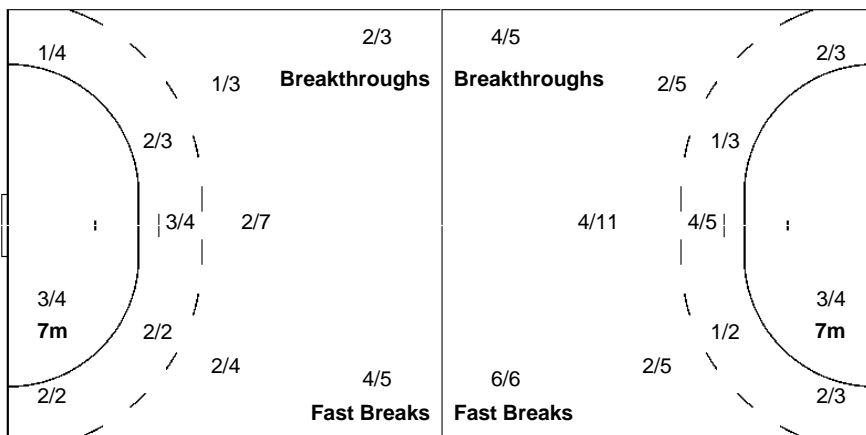

3/3	1/2	3/3
2/3	1/1	1/5
4/5	4/5	6/10

1-Missed 1-Post 3-Blocked

Offence

Defence

Goalkeepers
Saves / Shots

0/9	1/1	2/4
2/3		4/5
2/9	1/5	4/11

1 SZMAL S

		0/1