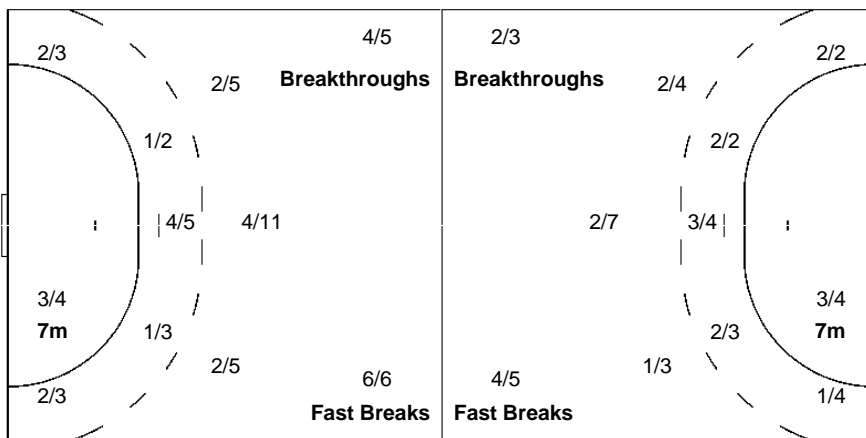

Match Team Statistics

Estatística da partida por equipe / Statistiques du match par équipe

Match 37

POL 25 - 31 GER

(13 - 17) (12 - 14)

Referees: HORACEK Vaclav / NOVOTNY Jiri (CZE)

GER - Germany

Shots Distribution

Players

Goals / Shots

3 GENSHEIMER U	6 LEMKE F	7 WIENCEK P	9 REICHMANN T	10 WIEDE F	12 HEINEVETTER S	13 PEKELER H
1/1		2/2 0/1 1/1	5/5 0/1	1/1		
0/1						
1/1 2/2 2/4		1/1 1/1	1/1	1/1 0/1		1/1

1-Post

17 WEINHOLD S	19 STROBEL M	23 FATH S	25 HAFNER K	33 WOLFF A	35 KUHN J	95 DRUX P
1/2 0/2					1/1 0/1	
1/1 1/2			0/1 0/1		2/3 1/1	1/1 2/2

2-Blocked

1-Missed

1-Missed

Team
Goals / Shots

9/9	0/1	2/4
1/3		1/5
7/9	4/5	7/11

2-Missed 1-Post 2-Blocked

Offence

Defence

Goalkeepers
Saves / Shots

0/3	1/2	0/3
1/3	0/1	4/5
1/5	1/5	4/10

12 HEINEVETTER S

	0/1	

33 WOLFF A

0/3	1/2	0/3
1/3		4/5
1/5	1/4	4/10

Legend:	% Efficiency	2Min 2 Minute Suspensions	6m 6 metre Shots	7m 7 metre Shots	9m 9 metre Shots
AS Assists	BS Blocked Shots	BT Breakthroughs	BC Blue Cards	FB Fast Breaks	S/S Saves/Shots
G/S Goals/Shots	N/A Not Applicable	No. Uniform Number	RC Red Cards	S/S Saves/Shots	YC Yellow Cards
ST Steals	TO Turnover	TP Time Played	Wing Wing Shots