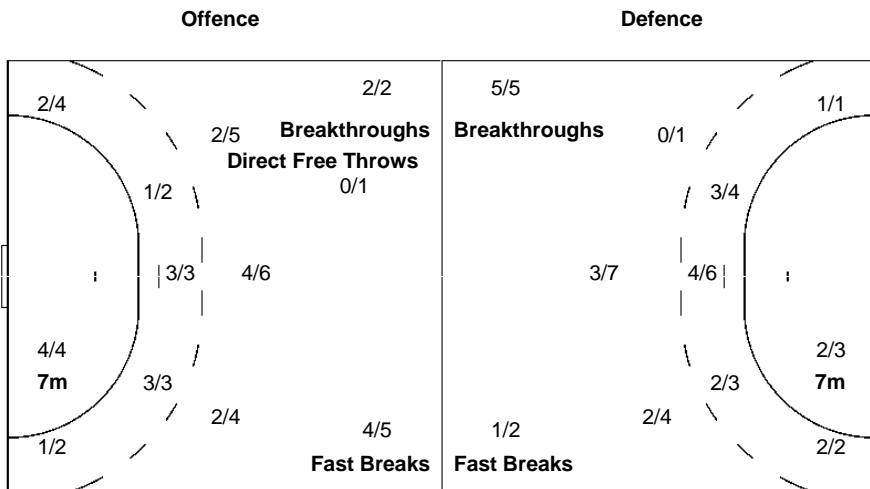

Team
Goals / Shots

	2/4	2/2
3/3		1/4
6/6	7/8	7/8

3-Missed 2-Post 1-Blocked

Goalkeepers
Saves / Shots

1/4	0/2	1/2
0/1	1/1	1/4
2/9	1/3	2/8

12 HEINEVETTER S

33 WOLFF A

1/4	0/1	1/2
0/1	1/1	1/4
2/9	1/3	2/7