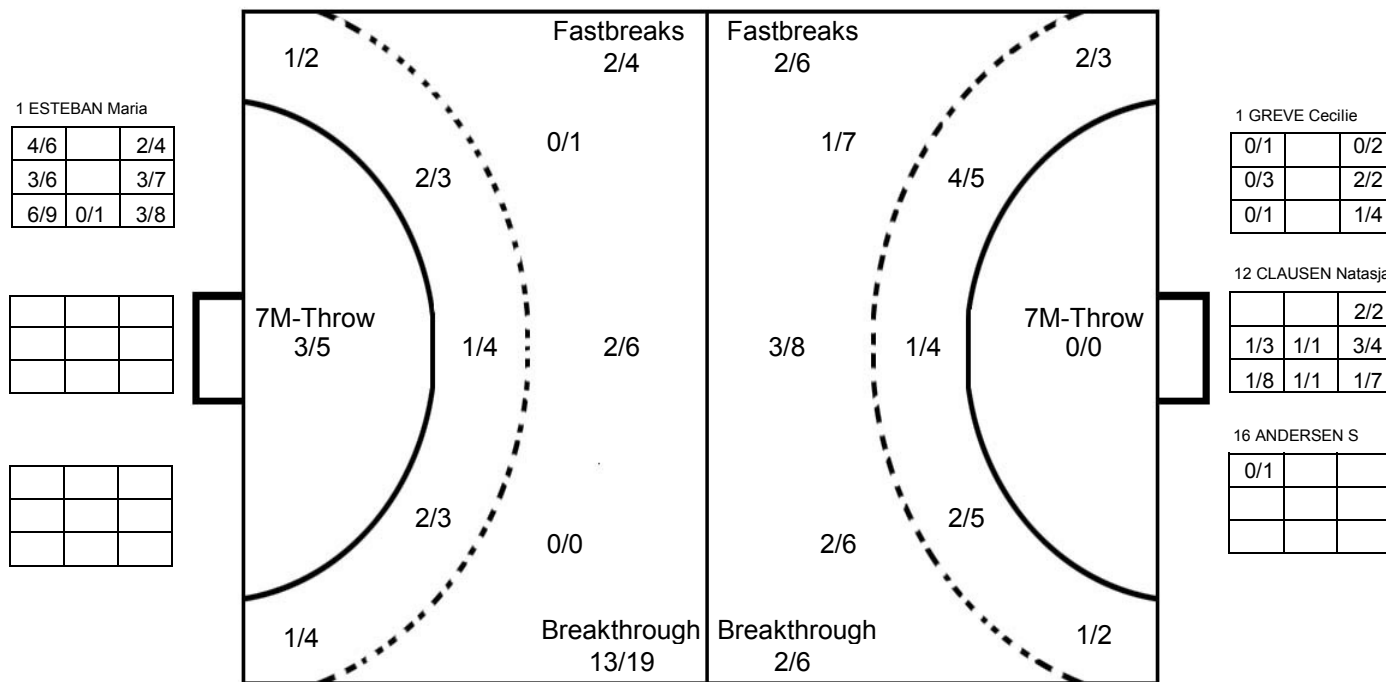

III WOMEN'S YOUTH WORLD CHAMPIONSHIP 2010 IN DOM
MATCH SHOT REPORT

ROUND 9

MATCH 62

100802062-41-1/1

SPAIN

Table listing player statistics for Spain, including names like ESTEBAN Maria, GONZALEZ Lara, CIFUENTES C, etc., and their respective goal counts in a grid format.

DENMARK

Table listing player statistics for Denmark, including names like GREVE Cecilie, BILTOFT Mia, PEDERSEN Anne, etc., and their respective goal counts in a grid format.