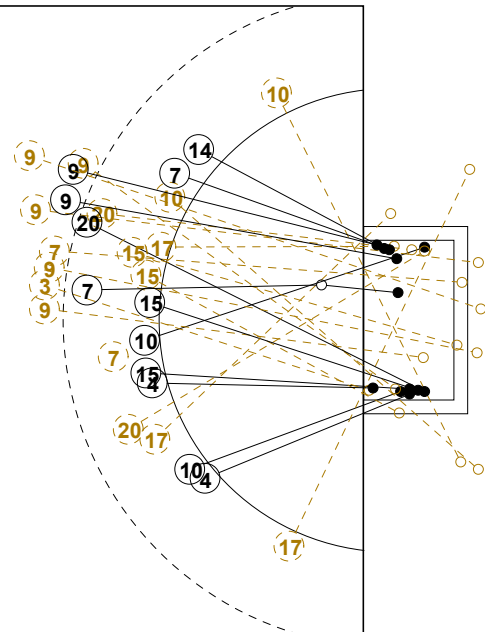

III WOMEN'S YOUTH WORLD CHAMPIONSHIP 2010 IN DOM PICTORIAL MATCH STATISTICS

ROUND 10

MATCH 63

100802063-21-1/1

1st Half
10 : 12

2nd Half
26 : 27

III WOMEN'S YOUTH WORLD CHAMPIONSHIP 2010 IN DOM
MATCH SHOT REPORT