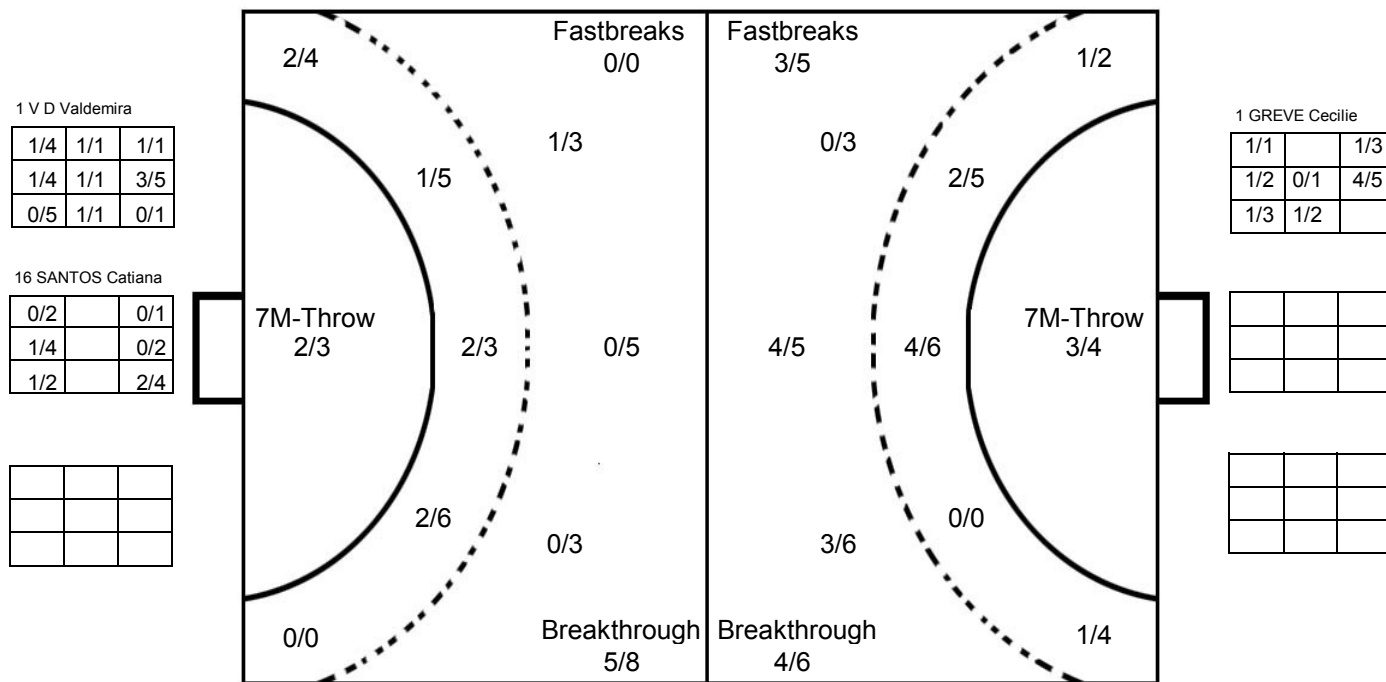

III WOMEN'S YOUTH WORLD CHAMPIONSHIP 2010 IN DOM
MATCH SHOT REPORT

ROUND 3

MATCH 5

100802005-41-1/1

ANGOLA

1 V D Valdemira	2 ANTONIO Jeovania	3 YANDA Jocelina	4 CAILO Irina	5 CAZANGA Suzete	6 SAMUCONGA E	7 EDUARDO Isabel	8 MATAMBA Luzia
<table border="1"><tr><td></td><td></td><td></td></tr><tr><td></td><td></td><td></td></tr><tr><td></td><td></td><td></td></tr></table>	<table border="1"><tr><td></td><td></td><td></td></tr><tr><td></td><td></td><td></td></tr><tr><td></td><td></td><td></td></tr></table>	<table border="1"><tr><td></td><td></td><td>1</td></tr><tr><td></td><td></td><td></td></tr><tr><td></td><td></td><td></td></tr></table>	<table border="1"><tr><td></td><td></td><td></td></tr><tr><td></td><td></td><td></td></tr><tr><td></td><td></td><td></td></tr></table>	<table border="1"><tr><td></td><td></td><td></td></tr><tr><td></td><td></td><td></td></tr><tr><td></td><td></td><td>1</td></tr></table>	<table border="1"><tr><td></td><td></td><td></td></tr><tr><td></td><td></td><td></td></tr><tr><td></td><td></td><td></td></tr></table>	<table border="1"><tr><td></td><td></td><td>1</td></tr><tr><td></td><td></td><td></td></tr><tr><td></td><td></td><td></td></tr></table>	<table border="1"><tr><td></td><td></td><td></td></tr><tr><td></td><td></td><td></td></tr><tr><td></td><td></td><td></td></tr></table>
Post - 0 Miss - 0 Block - 0	Post - 0 Miss - 0 Block - 0	Post - 0 Miss - 0 Block - 0	Post - 0 Miss - 0 Block - 0	Post - 0 Miss - 1 Block - 2	Post - 0 Miss - 0 Block - 0	Post - 0 Miss - 1 Block - 0	Post - 0 Miss - 0 Block - 0
10 QUINZOLE Iovania	11 BARROS Ana	13 LUIS Sara	14 KANKA Ngalula	15 MAMBRIO A	16 SANTOS Catiana		
<table border="1"><tr><td></td><td></td><td></td></tr><tr><td></td><td></td><td></td></tr><tr><td>1</td><td></td><td></td></tr></table>	<table border="1"><tr><td></td><td></td><td></td></tr><tr><td></td><td></td><td></td></tr><tr><td></td><td>2</td><td></td></tr></table>	<table border="1"><tr><td></td><td></td><td></td></tr><tr><td></td><td></td><td></td></tr><tr><td></td><td></td><td>2</td></tr></table>	<table border="1"><tr><td></td><td></td><td>1</td></tr><tr><td>1</td><td></td><td>1</td></tr><tr><td>1</td><td>1</td><td>2</td></tr></table>	<table border="1"><tr><td></td><td></td><td></td></tr><tr><td></td><td></td><td></td></tr><tr><td></td><td></td><td></td></tr></table>	<table border="1"><tr><td></td><td></td><td></td></tr><tr><td></td><td></td><td></td></tr><tr><td></td><td></td><td></td></tr></table>		
Post - 0 Miss - 0 Block - 0	Post - 0 Miss - 0 Block - 0	Post - 0 Miss - 0 Block - 0	Post - 0 Miss - 1 Block - 2	Post - 0 Miss - 0 Block - 2	Post - 0 Miss - 0 Block - 0		

DENMARK

1 GREVE Cecilie	2 BILTOFT Mia	3 PEDERSEN Anne	4 CHRISTIANSEN C	6 HEINDAHL K	7 KRISTIANSEN S	8 NIELSEN Anne	11 KRISTENSEN L
<table border="1"><tr><td></td><td></td><td></td></tr><tr><td></td><td></td><td></td></tr><tr><td></td><td></td><td></td></tr></table>	<table border="1"><tr><td></td><td></td><td></td></tr><tr><td>2</td><td></td><td></td></tr><tr><td>1</td><td></td><td></td></tr></table>	<table border="1"><tr><td></td><td></td><td></td></tr><tr><td></td><td></td><td></td></tr><tr><td></td><td></td><td></td></tr></table>	<table border="1"><tr><td></td><td></td><td>1</td></tr><tr><td>1</td><td></td><td></td></tr><tr><td></td><td></td><td></td></tr></table>	<table border="1"><tr><td></td><td></td><td></td></tr><tr><td>1</td><td></td><td></td></tr><tr><td>1</td><td></td><td></td></tr></table>	<table border="1"><tr><td></td><td></td><td></td></tr><tr><td></td><td></td><td>1</td></tr><tr><td></td><td></td><td>1</td></tr></table>	<table border="1"><tr><td></td><td></td><td>1</td></tr><tr><td></td><td></td><td></td></tr><tr><td></td><td></td><td></td></tr></table>	<table border="1"><tr><td></td><td></td><td></td></tr><tr><td></td><td></td><td></td></tr><tr><td></td><td></td><td></td></tr></table>
Post - 0 Miss - 0 Block - 0	Post - 0 Miss - 0 Block - 0	Post - 1 Miss - 1 Block - 1	Post - 1 Miss - 0 Block - 0	Post - 0 Miss - 0 Block - 0	Post - 0 Miss - 0 Block - 0	Post - 0 Miss - 0 Block - 0	Post - 2 Miss - 0 Block - 0
12 CLAUSEN Natasja	14 MOGENSEN M	15 WOLLER Fie	16 ANDERSEN S	19 BURGAARD Louise	22 KRISTENSEN M	24 ANDERSEN Janne	
<table border="1"><tr><td></td><td></td><td></td></tr><tr><td></td><td></td><td></td></tr><tr><td></td><td></td><td></td></tr></table>	<table border="1"><tr><td></td><td></td><td></td></tr><tr><td>2</td><td></td><td>1</td></tr><tr><td></td><td></td><td></td></tr></table>	<table border="1"><tr><td></td><td></td><td></td></tr><tr><td></td><td></td><td>1</td></tr><tr><td>1</td><td></td><td></td></tr></table>	<table border="1"><tr><td></td><td></td><td></td></tr><tr><td></td><td></td><td></td></tr><tr><td></td><td></td><td></td></tr></table>	<table border="1"><tr><td></td><td></td><td>4</td></tr><tr><td></td><td></td><td>1</td></tr><tr><td>1</td><td></td><td>2</td></tr></table>	<table border="1"><tr><td></td><td></td><td></td></tr><tr><td></td><td></td><td></td></tr><tr><td></td><td></td><td></td></tr></table>	<table border="1"><tr><td></td><td></td><td></td></tr><tr><td>1</td><td></td><td></td></tr><tr><td></td><td></td><td></td></tr></table>	<table border="1"><tr><td></td><td></td><td></td></tr><tr><td></td><td></td><td></td></tr><tr><td></td><td></td><td></td></tr></table>
Post - 0 Miss - 0 Block - 0	Post - 0 Miss - 0 Block - 0	Post - 0 Miss - 0 Block - 0	Post - 0 Miss - 0 Block - 0	Post - 1 Miss - 1 Block - 0	Post - 0 Miss - 0 Block - 0	Post - 0 Miss - 0 Block - 0