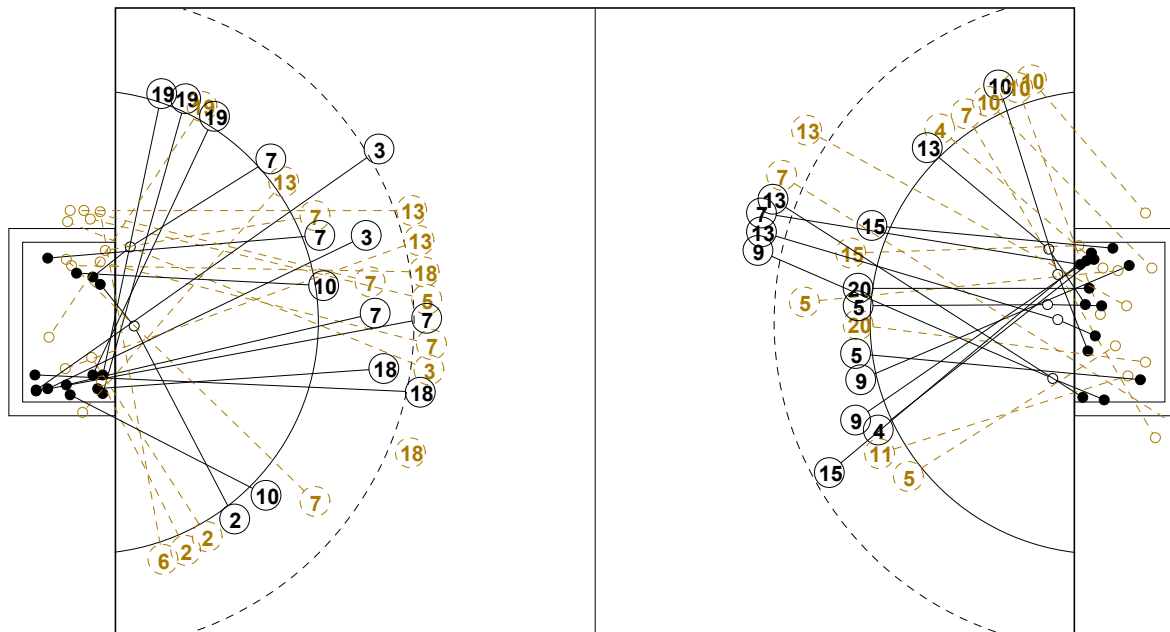

III WOMEN'S YOUTH WORLD CHAMPIONSHIP 2010 IN DOM PICTORIAL MATCH STATISTICS

ROUND 8

MATCH 54

100802054-21-1/1