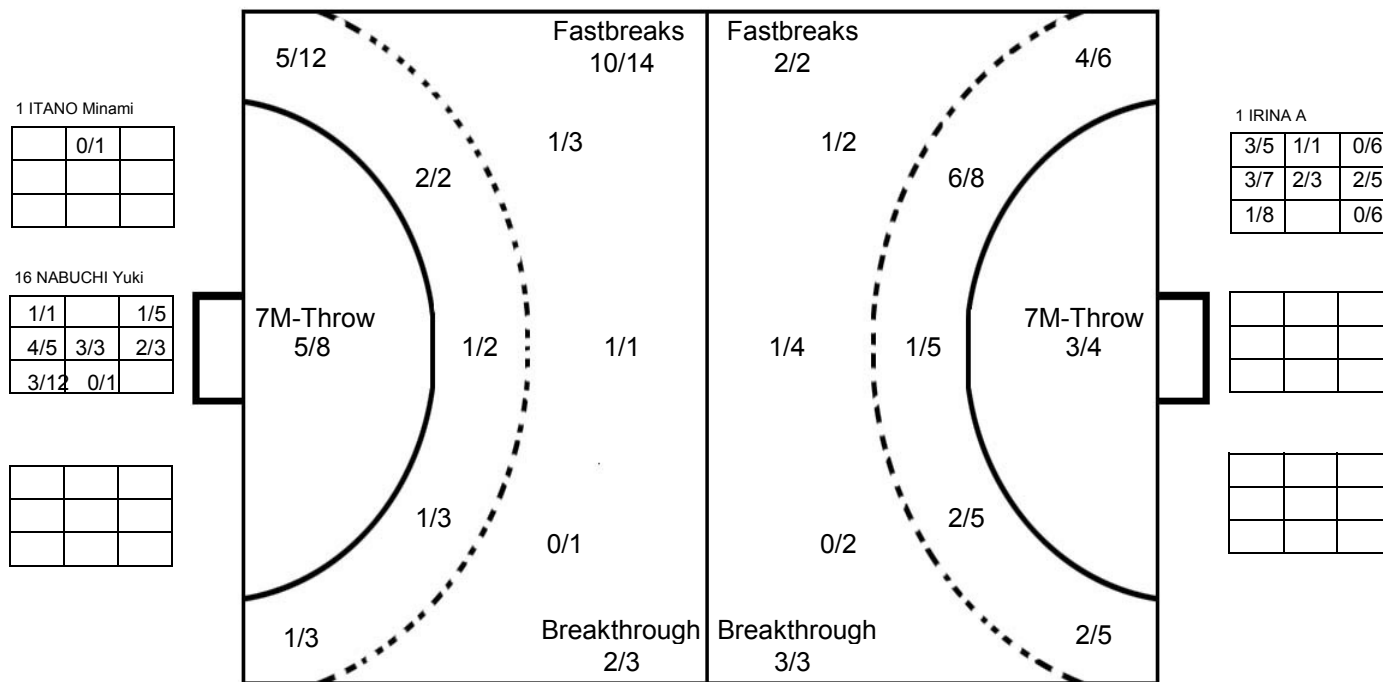

KAZAKHSTAN

Table with 8 columns representing players: 1 IRINA A, 2 MARIYA Zaytseva, 3 MARINA Bazhina, 4 AKMARAL B, 5 ALYONA T, 7 OLGA Dergunova, 9 AIDA Z, 10 ANASTASSIYA K, 11 YEVGENIYA L, 13 YELSHAT, 14 DINARA U, 19 ELVIRA Akhmet. Each player has a 3x3 grid for shot statistics and a line for Post - Miss - Block - 0.