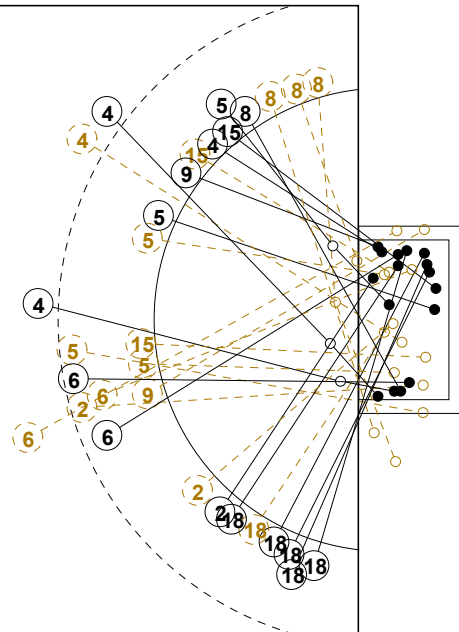

III WOMEN'S YOUTH WORLD CHAMPIONSHIP 2010 IN DOM PICTORIAL MATCH STATISTICS

ROUND 10

MATCH 64

100802064-21-1/1

1st Half
10 : 17

2nd Half
34 : 29

III WOMEN'S YOUTH WORLD CHAMPIONSHIP 2010 IN DOM
MATCH SHOT REPORT