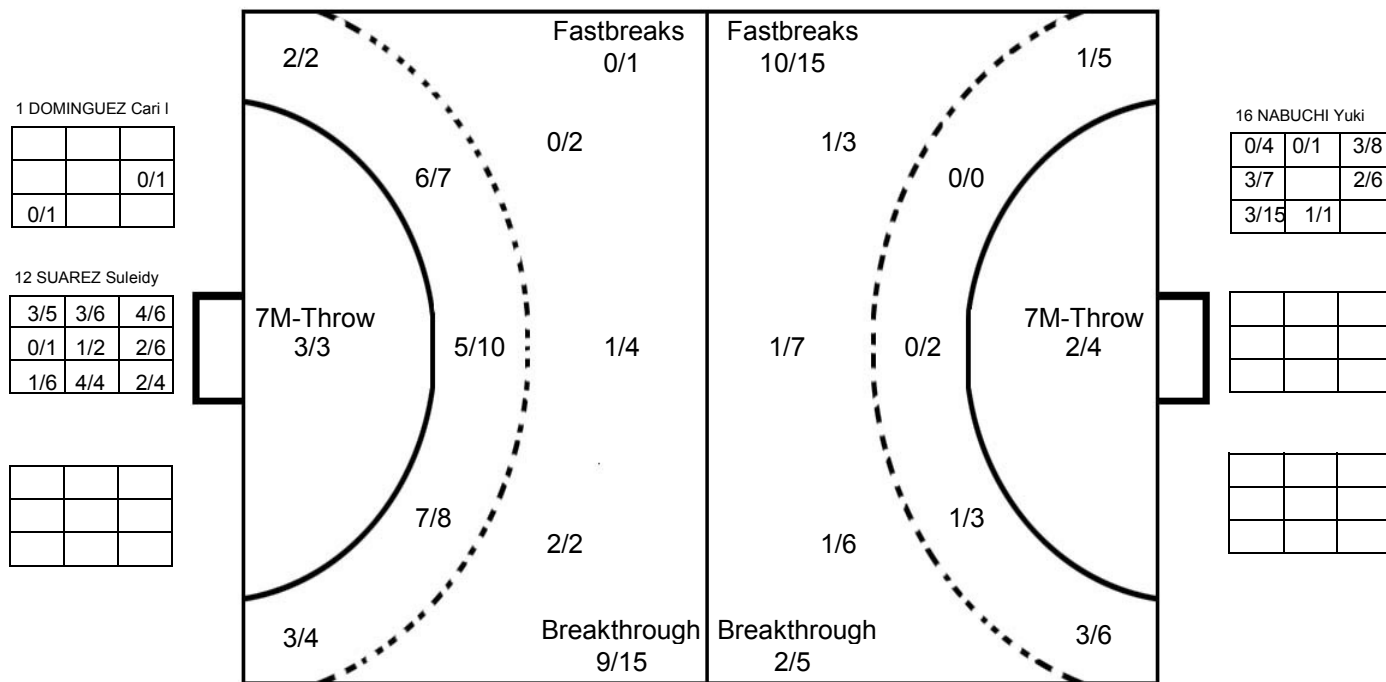

ROUND 4

MATCH 16

100802016-41-1/1

DOMINICAN

Table with 13 columns representing Dominican players (1 DOMINGUEZ Cari I to 13 LOPEZ Carolina) and 3 rows of shot statistics (Goals, Misses, Blocks).

JAPAN

Table with 16 columns representing Japanese players (1 ITANO Minami to 16 NABUCHI Yuki) and 3 rows of shot statistics (Goals, Misses, Blocks).