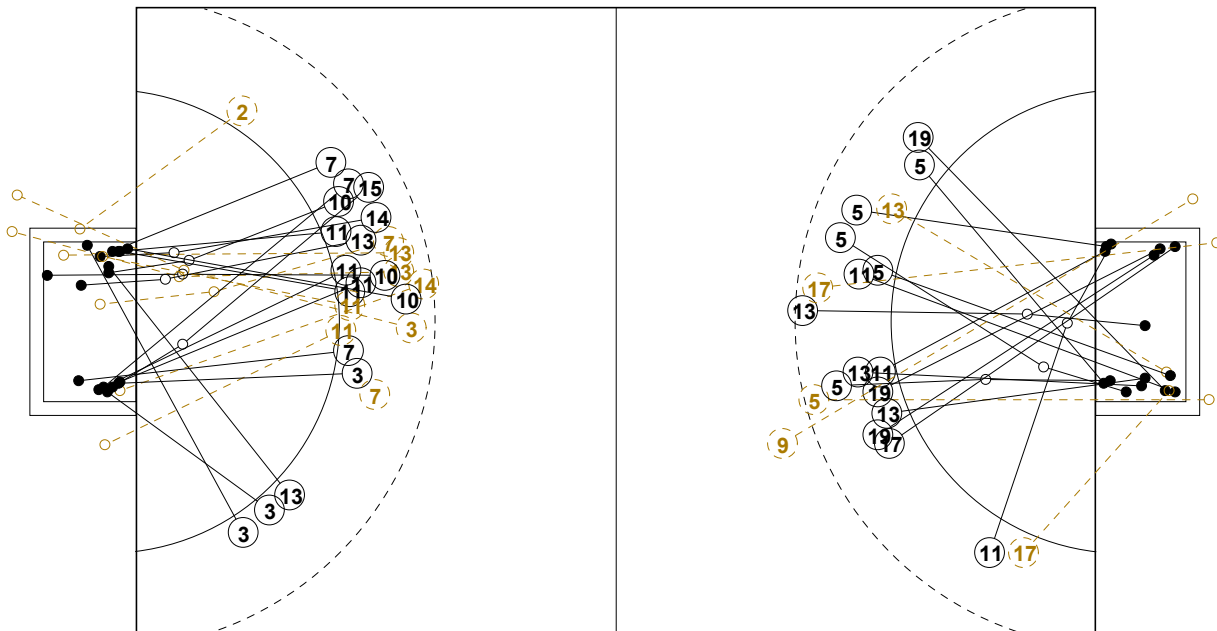

1st Half
17 : 13