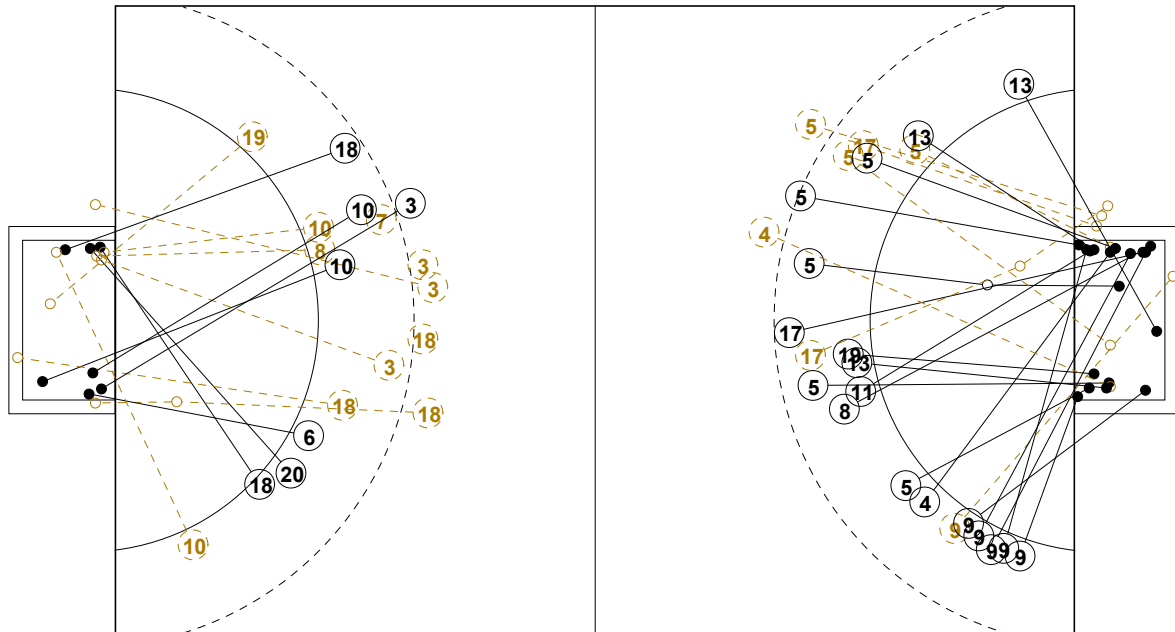

III WOMEN'S YOUTH WORLD CHAMPIONSHIP 2010 IN DOM PICTORIAL MATCH STATISTICS

ROUND 2

MATCH 4

100802004-21-1/1