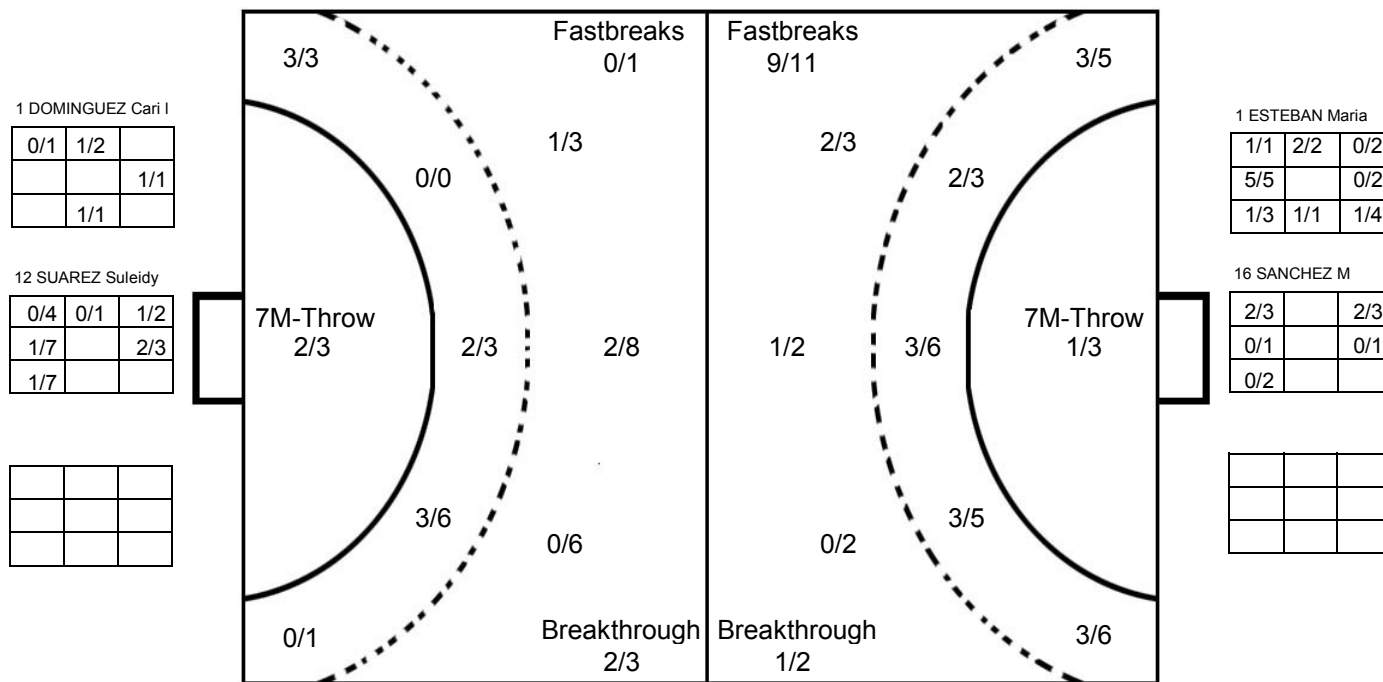

III WOMEN'S YOUTH WORLD CHAMPIONSHIP 2010 IN DOM
MATCH SHOT REPORT

ROUND 8

MATCH 57

100802057-41-1/1

DOMINICAN

Table listing player statistics for the Dominican team, including names like DOMINGUEZ Cari I, DE LA ROSA I, JIMENEZ Claudia, etc., and their respective shot counts and statistics.

SPAIN

Table listing player statistics for the Spain team, including names like ESTEBAN Maria, GONZALEZ Lara, CIFUENTES C, etc., and their respective shot counts and statistics.