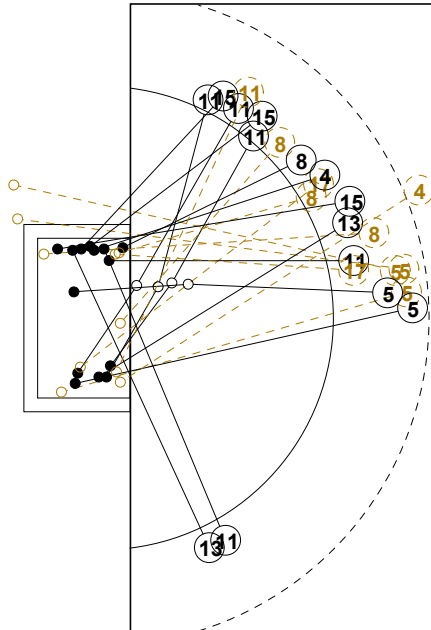

III WOMEN'S YOUTH WORLD CHAMPIONSHIP 2010 IN DOM PICTORIAL MATCH STATISTICS

ROUND 1

MATCH 1

100802001-21-1/1