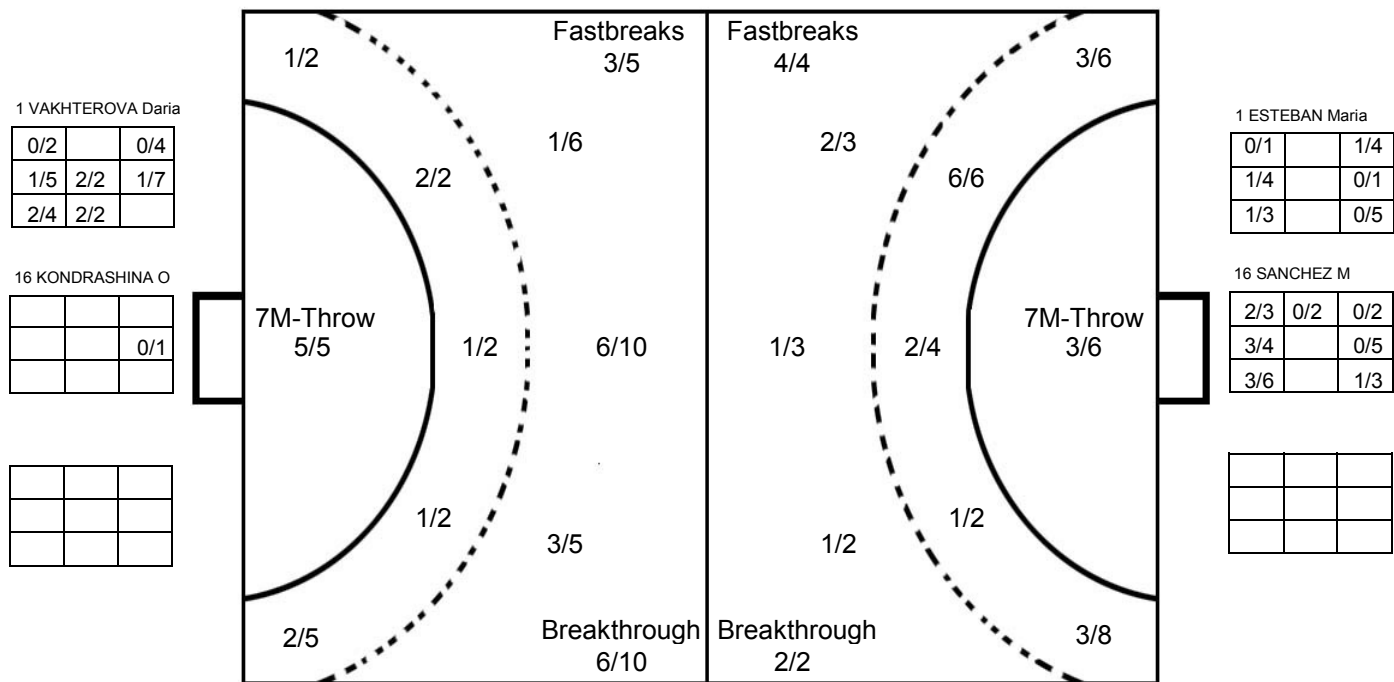

III WOMEN'S YOUTH WORLD CHAMPIONSHIP 2010 IN DOM
MATCH SHOT REPORT

ROUND 2

MATCH 33

100802033-41-1/1

RUSSIA

Table of player statistics for Russia, including names like VAKHTEROVA Daria, DANSHINA N, and GARANINA V, with columns for goals, misses, and blocks.

SPAIN

Table of player statistics for Spain, including names like ESTEBAN Maria, GONZALEZ Lara, and CIFUENTES C, with columns for goals, misses, and blocks.