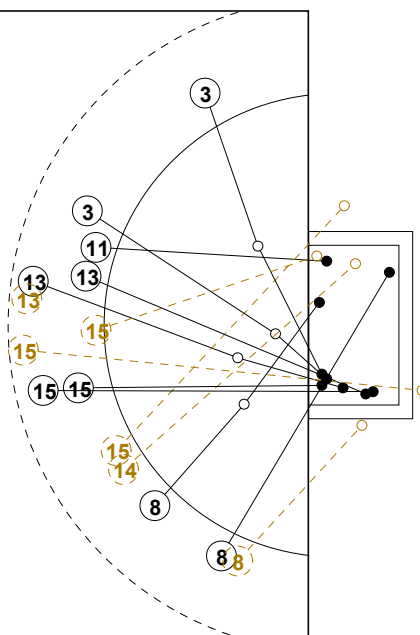

1st Half
9 : 10