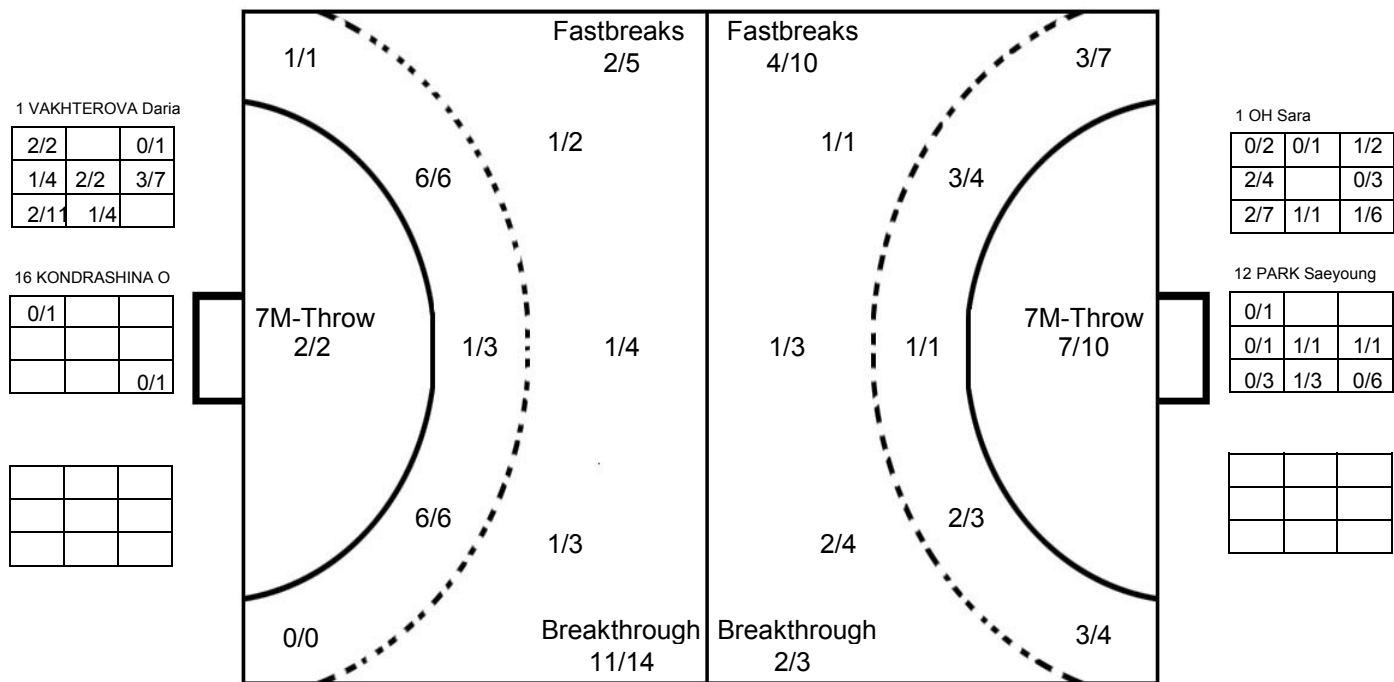

III WOMEN'S YOUTH WORLD CHAMPIONSHIP 2010 IN DOM
MATCH SHOT REPORT

ROUND 6

MATCH 39

100802039-41-1/1

RUSSIA

Table listing player statistics for Russia, including names like VAKHTEROVA Daria, DANSHINA N, CHOPIKYAN Tamara, etc., and their respective goal counts in a grid format.

KOREA

Table listing player statistics for Korea, including names like OH Sara, PARK Joeun, KIM Jinsil, etc., and their respective goal counts in a grid format.