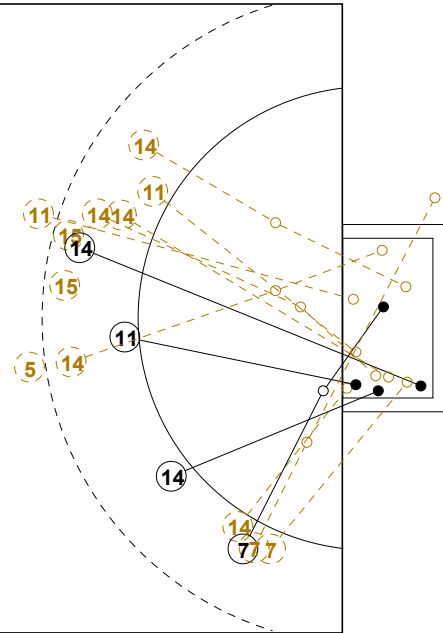

III WOMEN'S YOUTH WORLD CHAMPIONSHIP 2010 IN DOM PICTORIAL MATCH STATISTICS

ROUND 3

MATCH 5

100802005-21-1/1