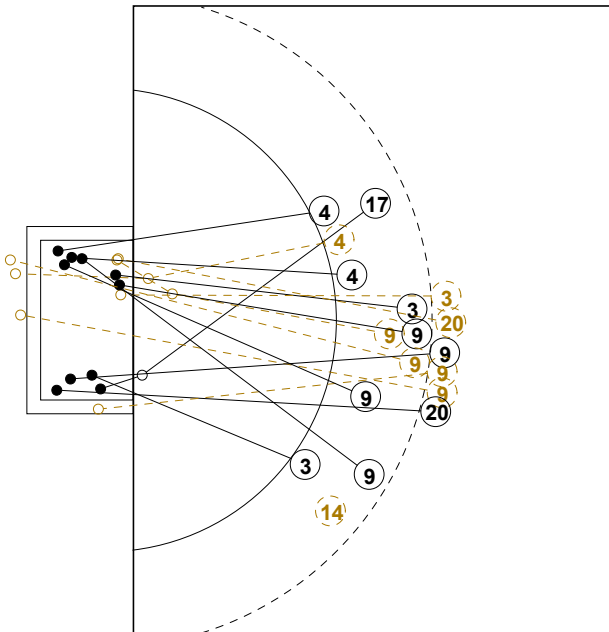

III WOMEN'S YOUTH WORLD CHAMPIONSHIP 2010 IN DOM PICTORIAL MATCH STATISTICS

ROUND 9

MATCH 60

100802060-21-1/1