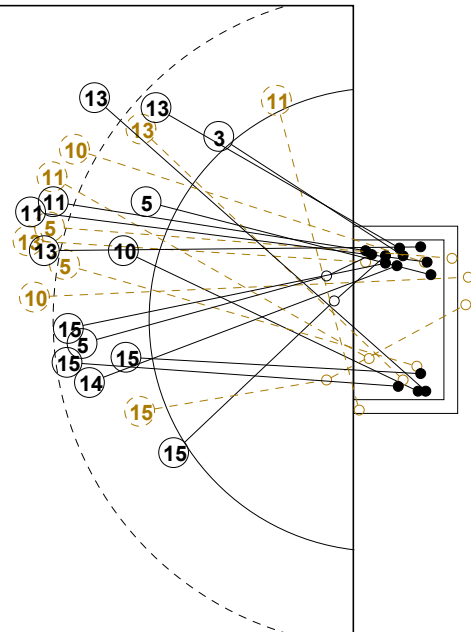

III WOMEN'S YOUTH WORLD CHAMPIONSHIP 2010 IN DOM PICTORIAL MATCH STATISTICS

ROUND 4

MATCH 26

100802026-21-1/1

1st Half
22 : 13

2nd Half
30 : 36

III WOMEN'S YOUTH WORLD CHAMPIONSHIP 2010 IN DOM
MATCH SHOT REPORT