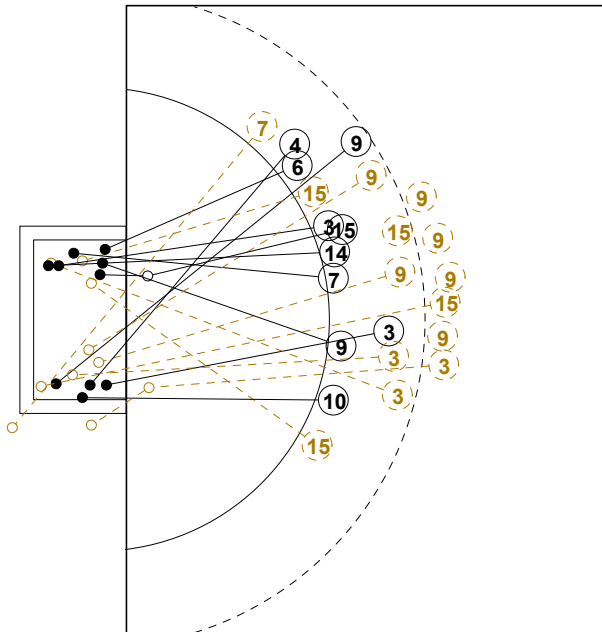

1st Half
18 : 12