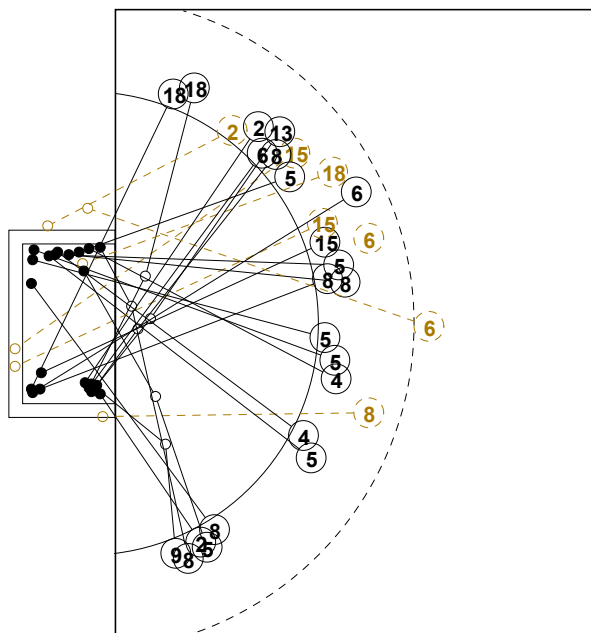

III WOMEN'S YOUTH WORLD CHAMPIONSHIP 2010 IN DOM PICTORIAL MATCH STATISTICS

ROUND 3

MATCH 15

100802015-21-1/1

1st Half
8 : 12

2nd Half
34 : 28

III WOMEN'S YOUTH WORLD CHAMPIONSHIP 2010 IN DOM
MATCH SHOT REPORT