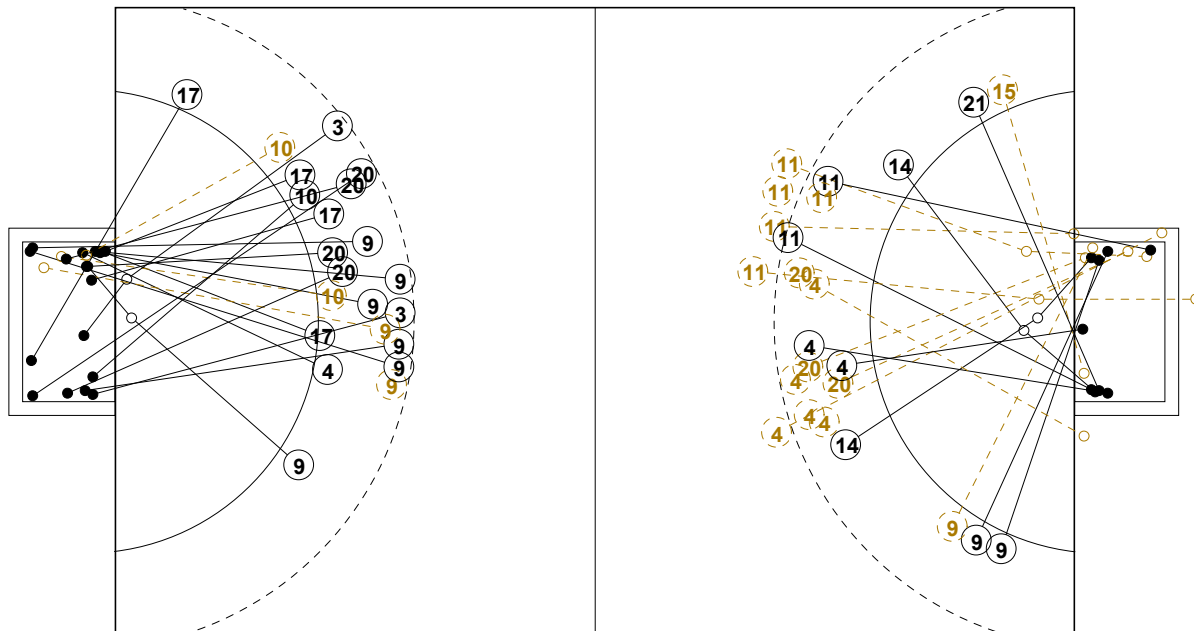

1st Half
12 : 12