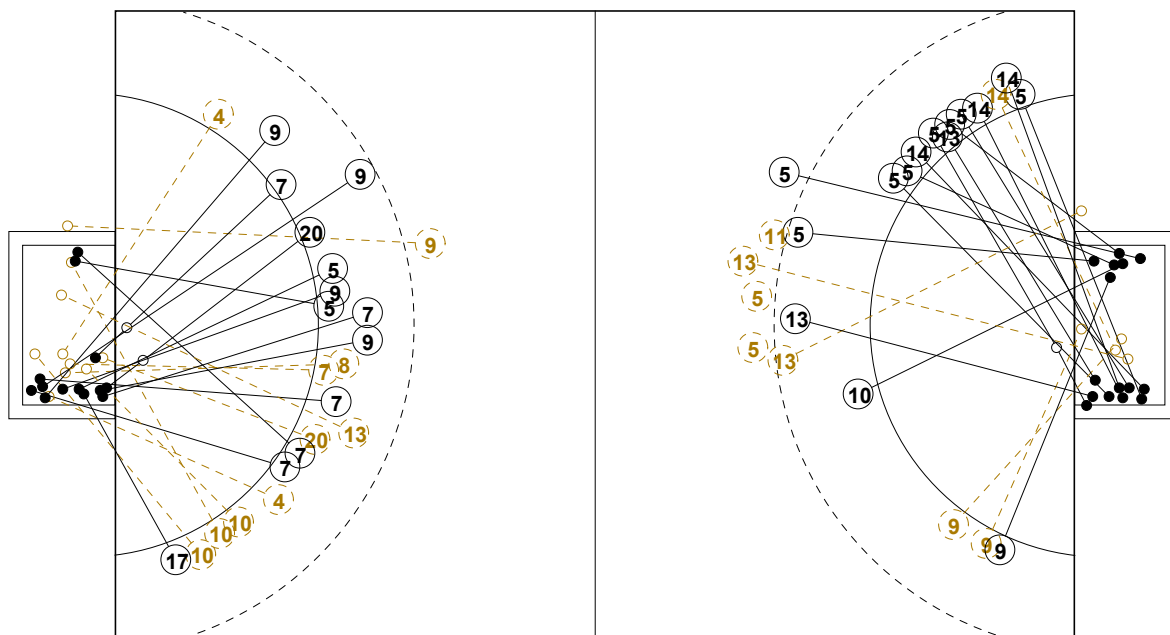

III WOMEN'S YOUTH WORLD CHAMPIONSHIP 2010 IN DOM PICTORIAL MATCH STATISTICS

ROUND 4

MATCH 36

100802036-21-1/1