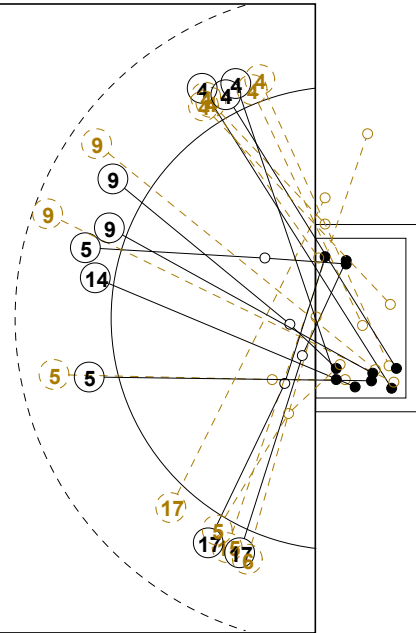

III WOMEN'S YOUTH WORLD CHAMPIONSHIP 2010 IN DOM PICTORIAL MATCH STATISTICS

ROUND 5

MATCH 18

100802018-21-1/1

1st Half
21 : 12

2nd Half
29 : 41

III WOMEN'S YOUTH WORLD CHAMPIONSHIP 2010 IN DOM
MATCH SHOT REPORT