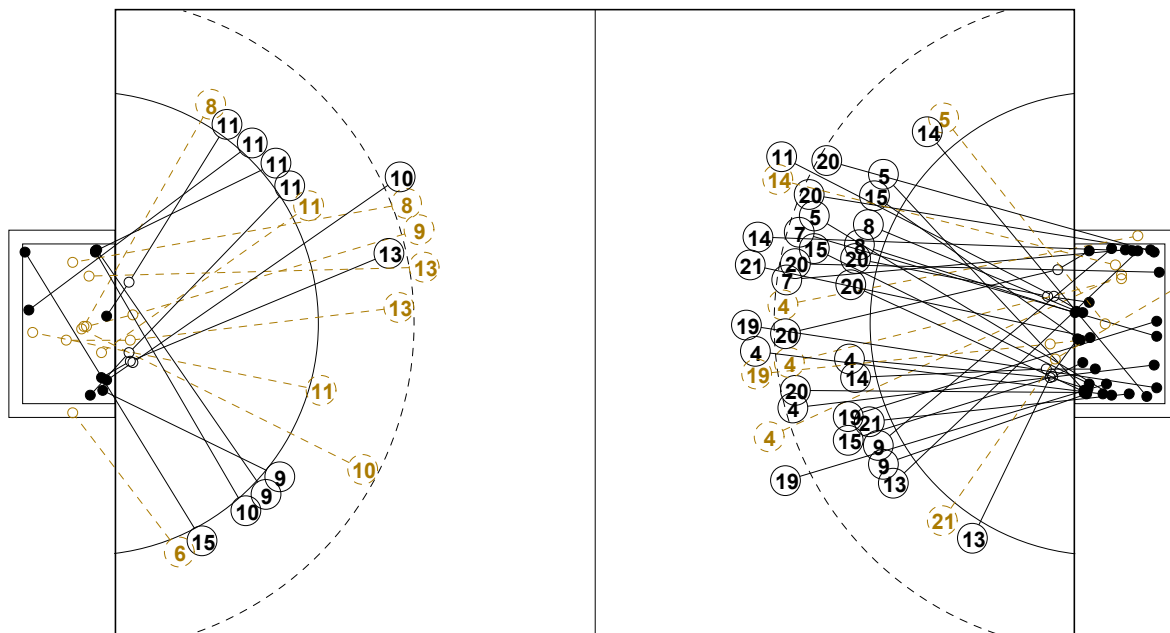

III WOMEN'S YOUTH WORLD CHAMPIONSHIP 2010 IN DOM PICTORIAL MATCH STATISTICS

ROUND 5

MATCH 38

100802038-21-1/1

1st Half
25 : 8

2nd Half
20 : 57

III WOMEN'S YOUTH WORLD CHAMPIONSHIP 2010 IN DOM
MATCH SHOT REPORT