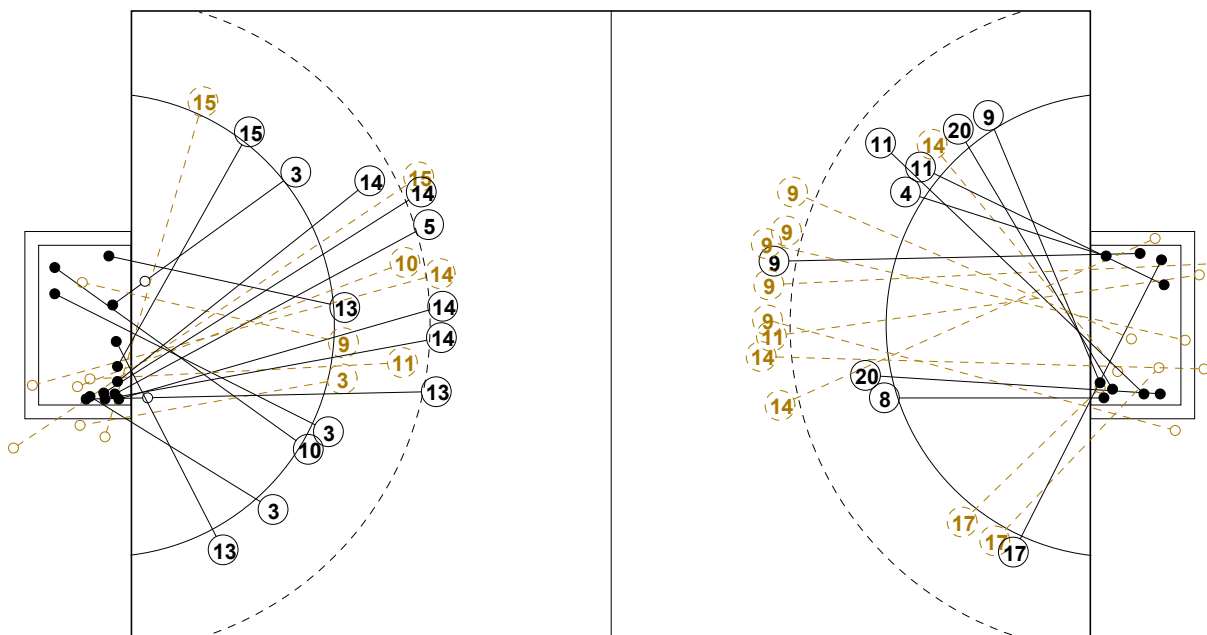

III WOMEN'S YOUTH WORLD CHAMPIONSHIP 2010 IN DOM PICTORIAL MATCH STATISTICS

ROUND 3

MATCH 25

100802025-21-1/1