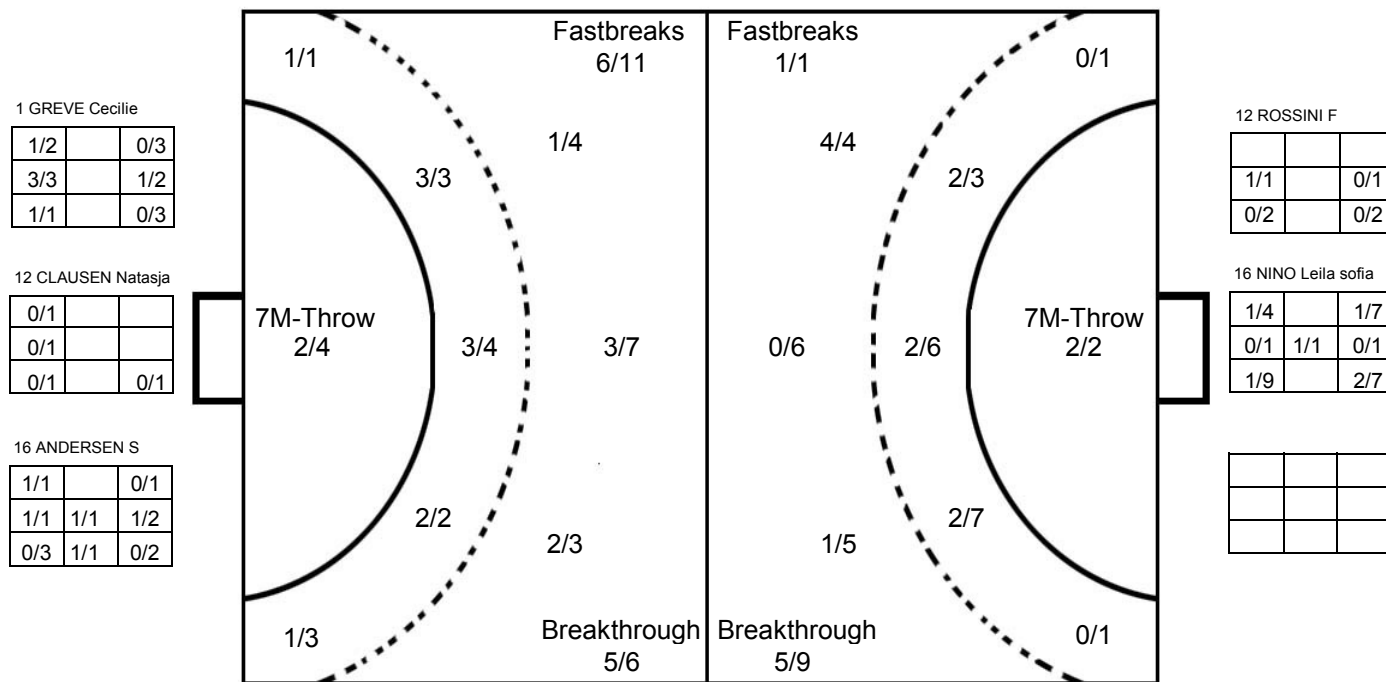

III WOMEN'S YOUTH WORLD CHAMPIONSHIP 2010 IN DOM MATCH SHOT REPORT

ROUND 2

MATCH 3

100802003-41-1/1

DENMARK

1 GREVE Cecilie	2 BILTOFT Mia	3 PEDERSEN Anne	4 CHRISTIANSEN C	6 HEINDAHL Kathrin	7 KRISTIANSEN S	8 NIELSEN Anne	9 KNUDSEN Stine
<table border="1"><tr><td></td><td></td><td></td></tr><tr><td></td><td></td><td></td></tr><tr><td></td><td></td><td></td></tr></table>	<table border="1"><tr><td></td><td></td><td></td></tr><tr><td></td><td></td><td></td></tr><tr><td></td><td></td><td></td></tr></table>	<table border="1"><tr><td></td><td></td><td></td></tr><tr><td></td><td></td><td></td></tr><tr><td>1</td><td></td><td>1</td></tr></table>	<table border="1"><tr><td>2</td><td></td><td>1</td></tr><tr><td></td><td></td><td></td></tr><tr><td></td><td></td><td></td></tr></table>	<table border="1"><tr><td></td><td></td><td></td></tr><tr><td></td><td></td><td>1</td></tr><tr><td>4</td><td></td><td>1</td></tr></table>	<table border="1"><tr><td>1</td><td></td><td>2</td></tr><tr><td>1</td><td></td><td></td></tr><tr><td></td><td></td><td></td></tr></table>	<table border="1"><tr><td></td><td></td><td></td></tr><tr><td></td><td></td><td></td></tr><tr><td></td><td></td><td></td></tr></table>	<table border="1"><tr><td></td><td></td><td>1</td></tr><tr><td></td><td></td><td>1</td></tr><tr><td>2</td><td></td><td>1</td></tr></table>
Post - 0 Miss - 0 Block - 0	Post - 1 Miss - 0 Block - 0	Post - 0 Miss - 1 Block - 1	Post - 0 Miss - 0 Block - 0	Post - 0 Miss - 0 Block - 0	Post - 1 Miss - 0 Block - 0	Post - 0 Miss - 2 Block - 0	Post - 0 Miss - 0 Block - 0
11 KRISTENSEN L	12 CLAUSEN Natasja	14 MOGENSEN	15 WOLLER Fie	16 ANDERSEN S	19 BURGAARD Louise	22 KRISTENSEN M	24 ANDERSEN Janne
<table border="1"><tr><td></td><td></td><td></td></tr><tr><td></td><td></td><td></td></tr><tr><td></td><td></td><td></td></tr></table>	<table border="1"><tr><td></td><td></td><td></td></tr><tr><td></td><td></td><td></td></tr><tr><td></td><td></td><td></td></tr></table>	<table border="1"><tr><td></td><td></td><td></td></tr><tr><td></td><td></td><td></td></tr><tr><td></td><td></td><td></td></tr></table>	<table border="1"><tr><td></td><td></td><td></td></tr><tr><td></td><td></td><td>1</td></tr><tr><td></td><td></td><td></td></tr></table>	<table border="1"><tr><td></td><td></td><td></td></tr><tr><td></td><td></td><td></td></tr><tr><td></td><td></td><td></td></tr></table>	<table border="1"><tr><td></td><td></td><td></td></tr><tr><td>3</td><td></td><td>3</td></tr><tr><td></td><td></td><td></td></tr></table>	<table border="1"><tr><td></td><td></td><td></td></tr><tr><td></td><td></td><td></td></tr><tr><td></td><td></td><td></td></tr></table>	<table border="1"><tr><td></td><td></td><td>2</td></tr><tr><td></td><td></td><td></td></tr><tr><td></td><td></td><td></td></tr></table>
Post - 1 Miss - 0 Block - 0	Post - 0 Miss - 0 Block - 0	Post - 0 Miss - 0 Block - 0	Post - 1 Miss - 1 Block - 0	Post - 0 Miss - 0 Block - 0	Post - 1 Miss - 0 Block - 0	Post - 0 Miss - 0 Block - 0	Post - 1 Miss - 1 Block - 0

ARGENTINA

2 MOSCIARO Paula	3 HOH Carolina	4 CHIATTI Fernanda	5 IACOI Xoana	6 MURAS Agustina	7 GANDULFO	8 MENENDEZ Gisell	9 OCANTO Rocio
<table border="1"><tr><td></td><td></td><td></td></tr><tr><td></td><td></td><td></td></tr><tr><td></td><td></td><td></td></tr></table>	<table border="1"><tr><td></td><td></td><td></td></tr><tr><td></td><td></td><td></td></tr><tr><td></td><td></td><td></td></tr></table>	<table border="1"><tr><td></td><td></td><td>1</td></tr><tr><td></td><td></td><td></td></tr><tr><td></td><td></td><td>1</td></tr></table>	<table border="1"><tr><td></td><td></td><td></td></tr><tr><td></td><td></td><td></td></tr><tr><td></td><td></td><td></td></tr></table>	<table border="1"><tr><td></td><td></td><td></td></tr><tr><td>1</td><td></td><td>1</td></tr><tr><td></td><td></td><td></td></tr></table>	<table border="1"><tr><td></td><td></td><td></td></tr><tr><td></td><td></td><td>1</td></tr><tr><td>1</td><td></td><td></td></tr></table>	<table border="1"><tr><td></td><td></td><td></td></tr><tr><td></td><td></td><td></td></tr><tr><td></td><td></td><td></td></tr></table>	<table border="1"><tr><td>1</td><td></td><td>1</td></tr><tr><td>1</td><td></td><td></td></tr><tr><td>1</td><td></td><td></td></tr></table>
Post - 1 Miss - 0 Block - 0	Post - 0 Miss - 0 Block - 0	Post - 0 Miss - 0 Block - 0	Post - 0 Miss - 0 Block - 0	Post - 0 Miss - 1 Block - 0	Post - 0 Miss - 0 Block - 0	Post - 0 Miss - 0 Block - 0	Post - 1 Miss - 4 Block - 0
10 VICO Natalia	11 DIEGUEZ F	12 ROSSINI F	13 RODRIGUEZ Sofia	14 ALONSO Macarena	15 DE URIARTE Maria	16 NINO Leila sofia	17 FABRICATORE L
<table border="1"><tr><td>1</td><td></td><td>2</td></tr><tr><td></td><td></td><td></td></tr><tr><td>1</td><td></td><td>3</td></tr></table>	<table border="1"><tr><td></td><td></td><td></td></tr><tr><td></td><td></td><td></td></tr><tr><td></td><td></td><td></td></tr></table>	<table border="1"><tr><td></td><td></td><td></td></tr><tr><td></td><td></td><td></td></tr><tr><td></td><td></td><td></td></tr></table>	<table border="1"><tr><td></td><td></td><td></td></tr><tr><td></td><td></td><td></td></tr><tr><td></td><td></td><td></td></tr></table>	<table border="1"><tr><td></td><td></td><td></td></tr><tr><td></td><td></td><td></td></tr><tr><td></td><td></td><td></td></tr></table>	<table border="1"><tr><td></td><td></td><td></td></tr><tr><td></td><td></td><td></td></tr><tr><td></td><td></td><td></td></tr></table>	<table border="1"><tr><td></td><td></td><td></td></tr><tr><td></td><td></td><td></td></tr><tr><td></td><td></td><td></td></tr></table>	<table border="1"><tr><td></td><td></td><td>1</td></tr><tr><td></td><td></td><td>1</td></tr><tr><td></td><td></td><td></td></tr></table>
Post - 1 Miss - 2 Block - 2	Post - 1 Miss - 0 Block - 0	Post - 0 Miss - 0 Block - 0	Post - 0 Miss - 0 Block - 0	Post - 0 Miss - 0 Block - 0	Post - 0 Miss - 0 Block - 1	Post - 0 Miss - 0 Block - 0	Post - 0 Miss - 2 Block - 0