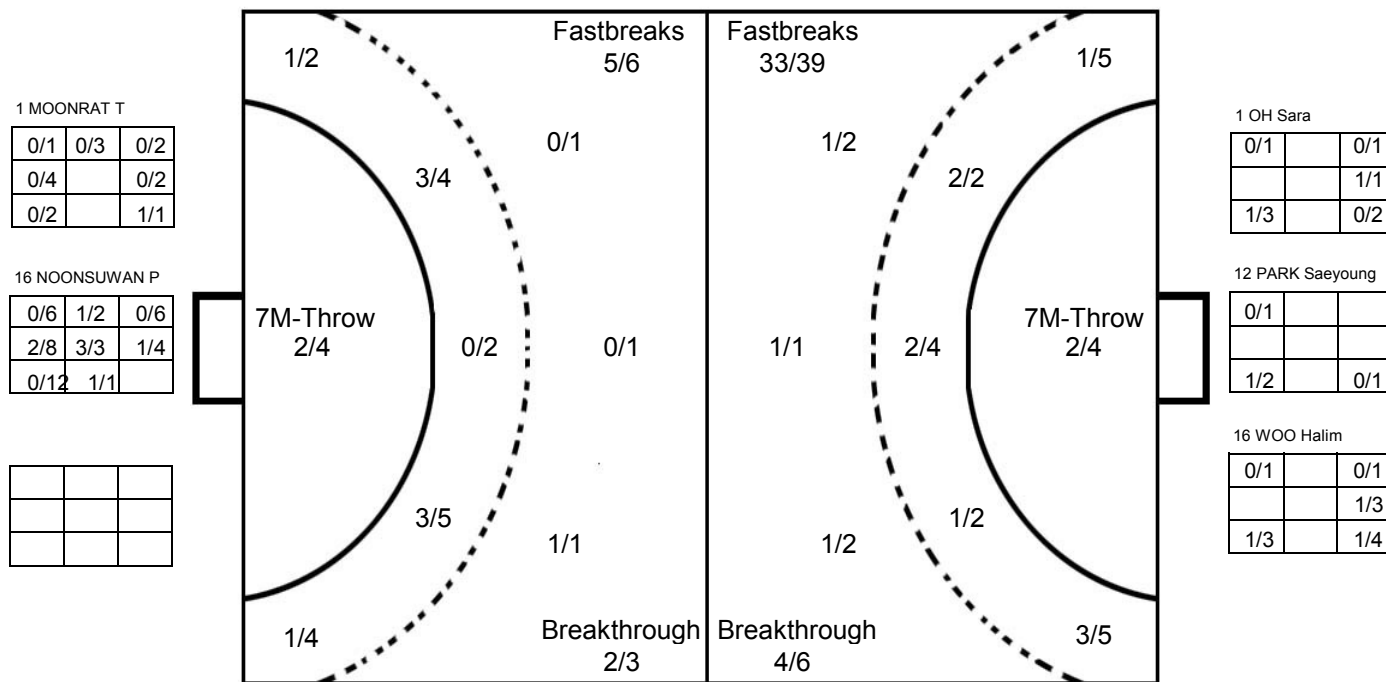

III WOMEN'S YOUTH WORLD CHAMPIONSHIP 2010 IN DOM
MATCH SHOT REPORT

ROUND 2

MATCH 34

100802034-41-1/1

THAILAND

Table listing player statistics for Thailand, including names like MOONRAT T, BOONMI S, KAOSALAB S, etc., and their respective shot counts and statistics.

KOREA

Table listing player statistics for Korea, including names like OH Sara, PARK Joeun, KIM Jinsil, etc., and their respective shot counts and statistics.