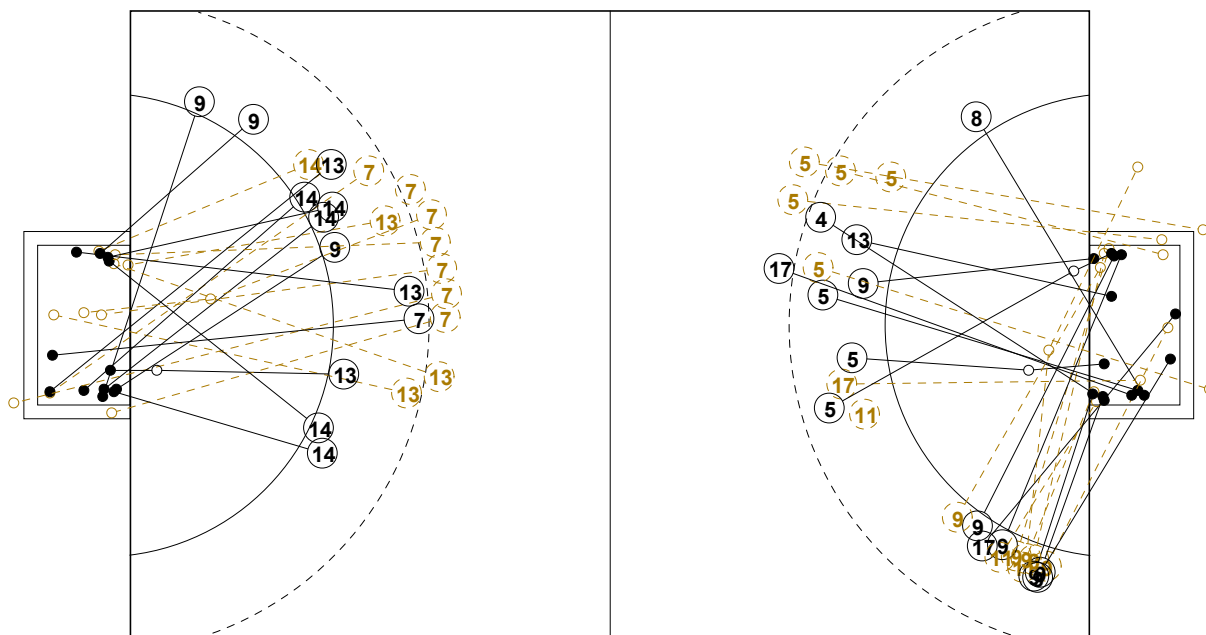

III WOMEN'S YOUTH WORLD CHAMPIONSHIP 2010 IN DOM PICTORIAL MATCH STATISTICS

ROUND 7

MATCH 47

100802047-21-1/1