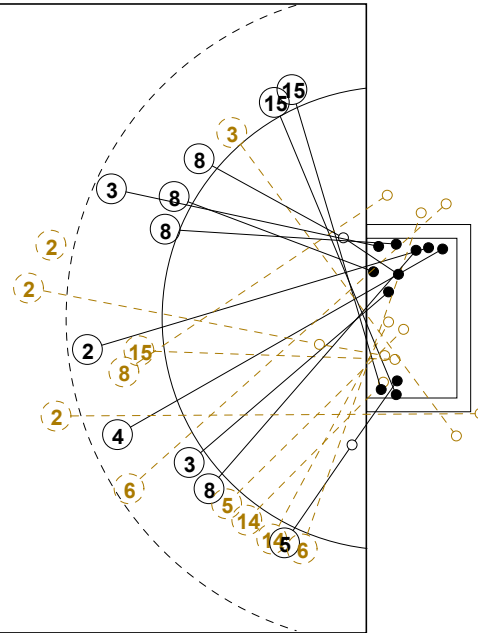

JPN 7M

1st Half
17 : 12