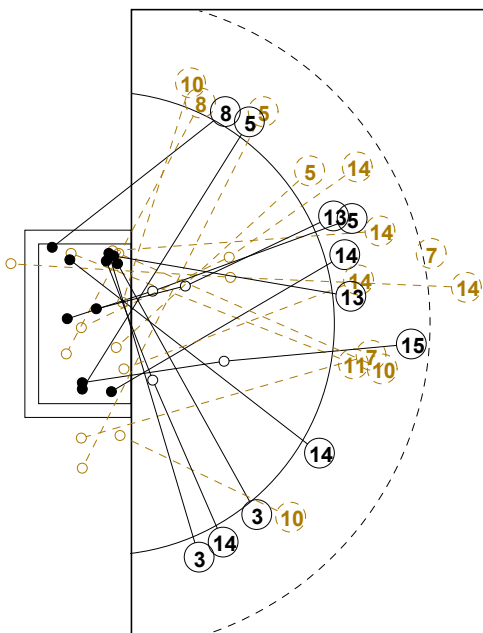

1st Half
9 : 10