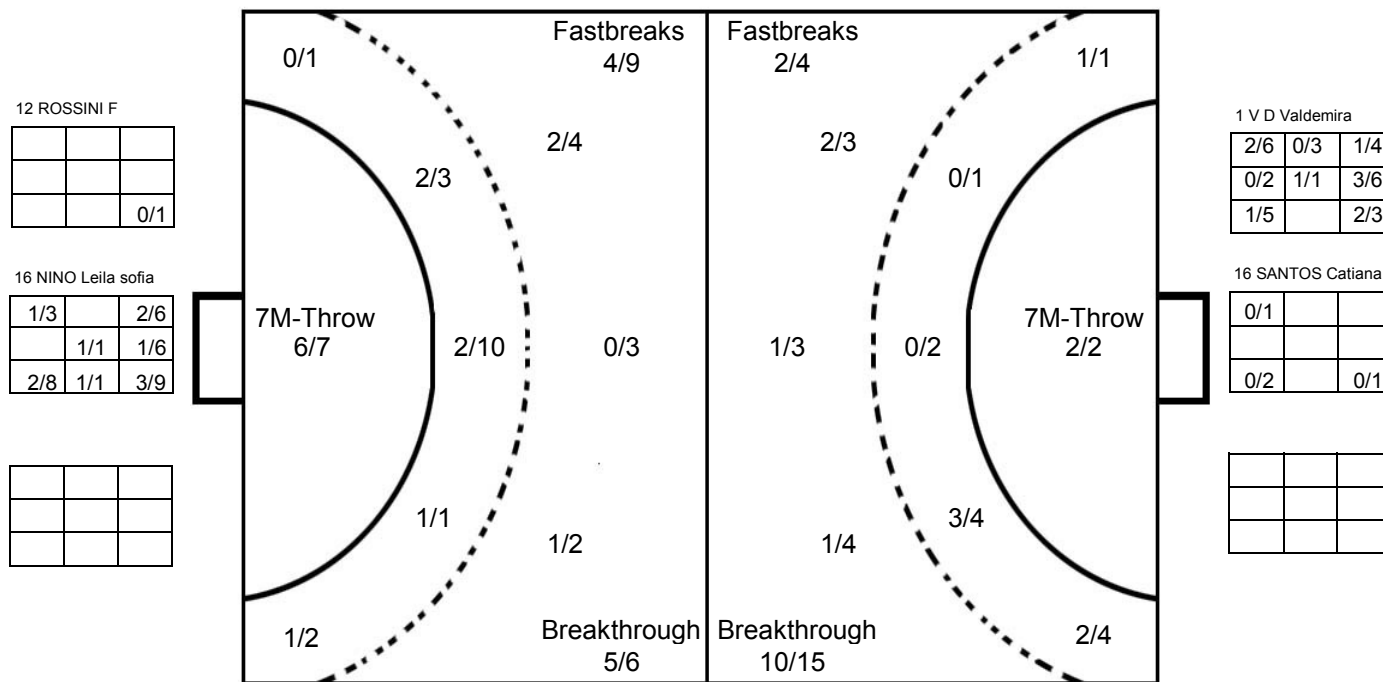

III WOMEN'S YOUTH WORLD CHAMPIONSHIP 2010 IN DOM
MATCH SHOT REPORT

ROUND 6

MATCH 10

100802010-41-1/1

ARGENTINA

Player statistics table for Argentina including names like MOSCIARO Paula, HOH Carolina, CHIATTI Fernanda, etc., with columns for goals, misses, and blocks.

ANGOLA

Player statistics table for Angola including names like V D Valdemira, ANTONIO Jeovania, YANDA Jocelina, etc., with columns for goals, misses, and blocks.