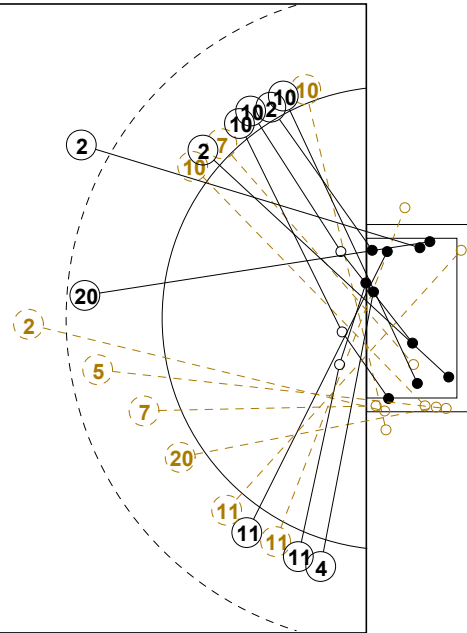

III WOMEN'S YOUTH WORLD CHAMPIONSHIP 2010 IN DOM PICTORIAL MATCH STATISTICS

ROUND 6

MATCH 40

100802040-21-1/1