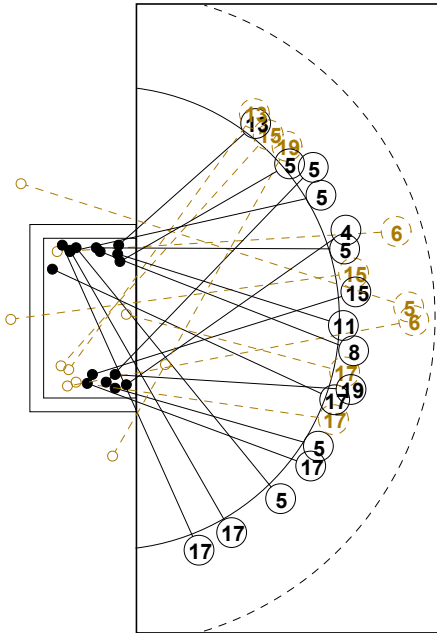

III WOMEN'S YOUTH WORLD CHAMPIONSHIP 2010 IN DOM PICTORIAL MATCH STATISTICS

ROUND 5

MATCH 18

100802018-21-1/1