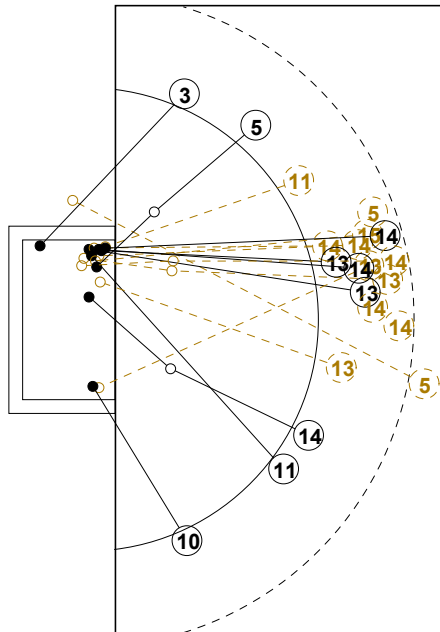

1st Half
16 : 6