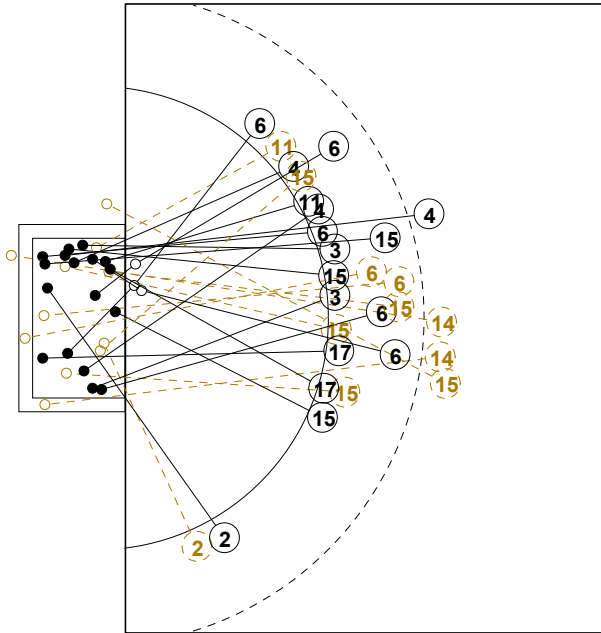

III WOMEN'S YOUTH WORLD CHAMPIONSHIP 2010 IN DOM PICTORIAL MATCH STATISTICS

ROUND 7

MATCH 46

100802046-21-1/1