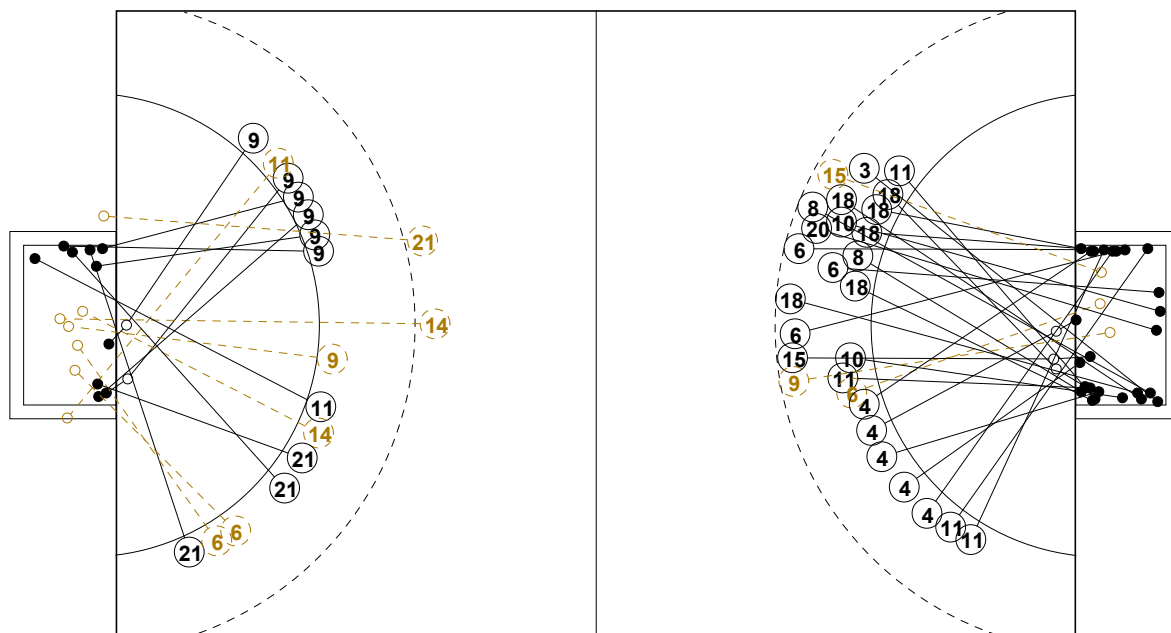

III WOMEN'S YOUTH WORLD CHAMPIONSHIP 2010 IN DOM PICTORIAL MATCH STATISTICS

ROUND 4

MATCH 37

100802037-21-1/1