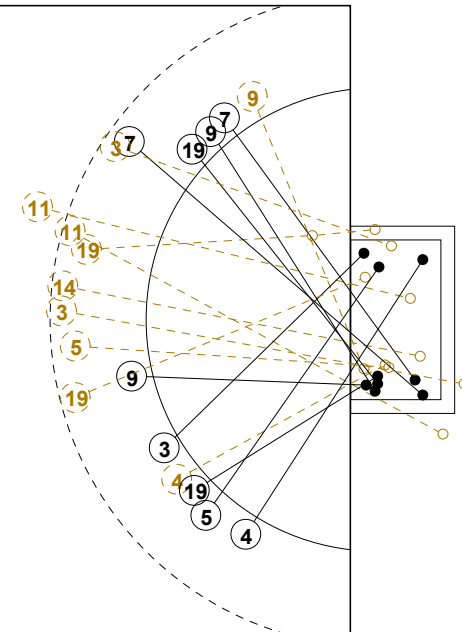

III WOMEN'S YOUTH WORLD CHAMPIONSHIP 2010 IN DOM PICTORIAL MATCH STATISTICS

ROUND 2

MATCH 23

100802023-21-1/1

1st Half
7 : 20

2nd Half
49 : 18

III WOMEN'S YOUTH WORLD CHAMPIONSHIP 2010 IN DOM
MATCH SHOT REPORT