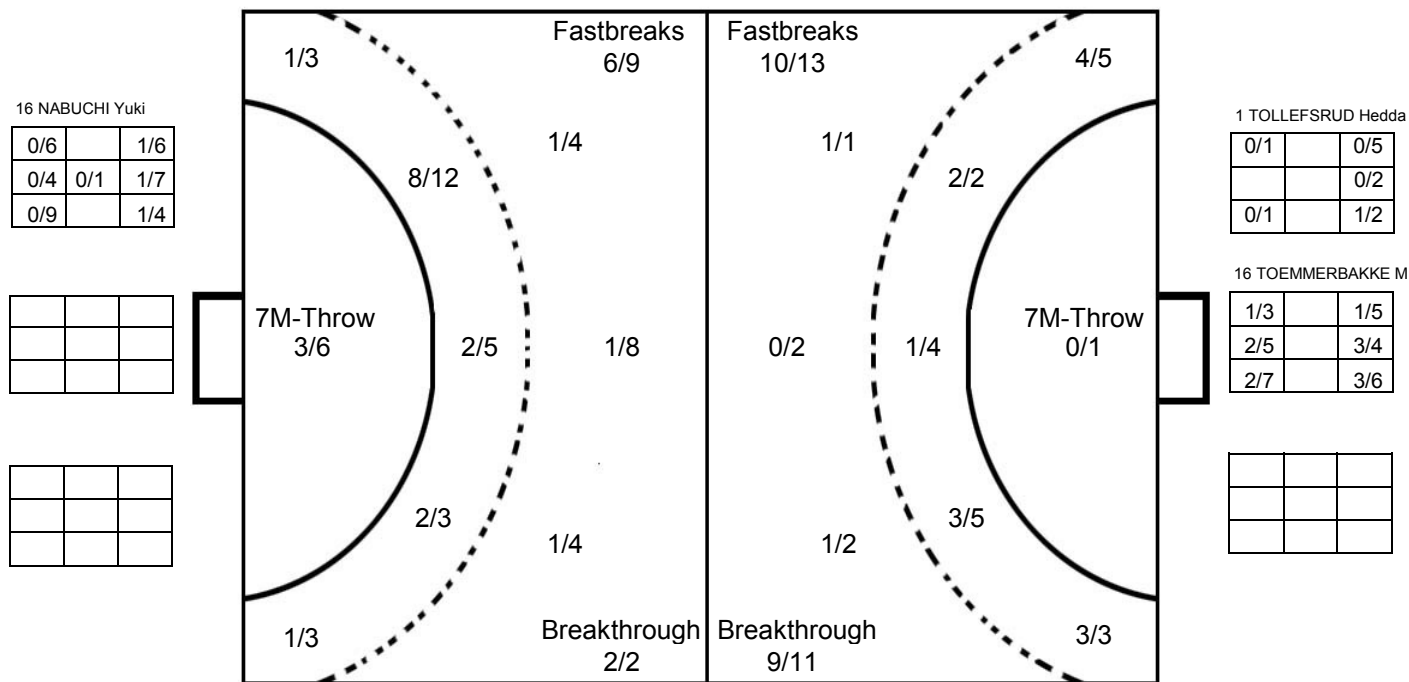

III WOMEN'S YOUTH WORLD CHAMPIONSHIP 2010 IN DOM
MATCH SHOT REPORT

ROUND 3

MATCH 15

100802015-41-1/1

JAPAN

Table with 8 columns representing players: 1 ITANO Minami, 2 IKKI Yukari, 3 WATANABE Hirona, 4 KODATE Miki, 5 KAWABATA Hiromi, 6 HAYASHI Runa, 7 HASHIMOTO Aya, 8 OTANI Kanami, 9 KANO Akiho, 10 SHIONO Mayu, 11 ASAKURA Yuki, 12 WAKABAYASHI C, 13 NAKATA Chie, 14 KUROGI Seiko, 15 KOSEKI Haruna, 16 NABUCHI Yuki. Each player has a 3x3 grid for shot statistics and a line for Post-Miss, Miss, and Block counts.

NORWAY

Table with 11 columns representing players: 1 TOLLEFSRUD, 2 LIED Maren roll, 4 RASMUSSEN C, 5 HENRIKSEN Marie, 6 HANSEN Anette, 8 WAHLQUIST Hege, 9 SMITH Carolina, 11 SKIBENES Sofie, 13 SKOGRAND Stine, 14 BAKKERUD H, 15 STOERDAL Guro, 16 TOEMMERBAKKE, 17 DOLMSETH Malin, 18 BIOERNSEN Line, 19 CHRISTENSEN E. Each player has a 3x3 grid for shot statistics and a line for Post-Miss, Miss, and Block counts.