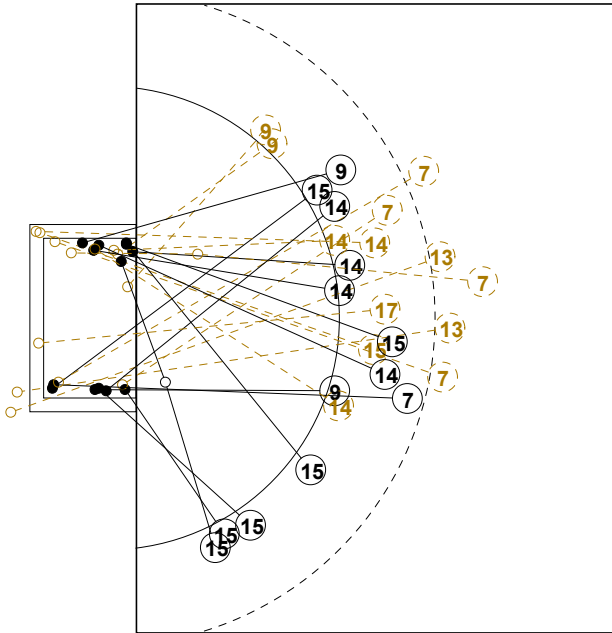

III WOMEN'S YOUTH WORLD CHAMPIONSHIP 2010 IN DOM PICTORIAL MATCH STATISTICS

ROUND 2

MATCH 14

100802014-21-1/1