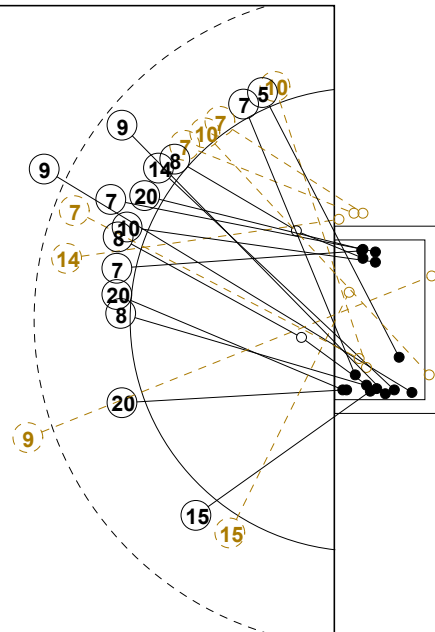

III WOMEN'S YOUTH WORLD CHAMPIONSHIP 2010 IN DOM PICTORIAL MATCH STATISTICS

ROUND 6

MATCH 40

100802040-21-1/1

1st Half
10 : 15

2nd Half
29 : 25

III WOMEN'S YOUTH WORLD CHAMPIONSHIP 2010 IN DOM
MATCH SHOT REPORT