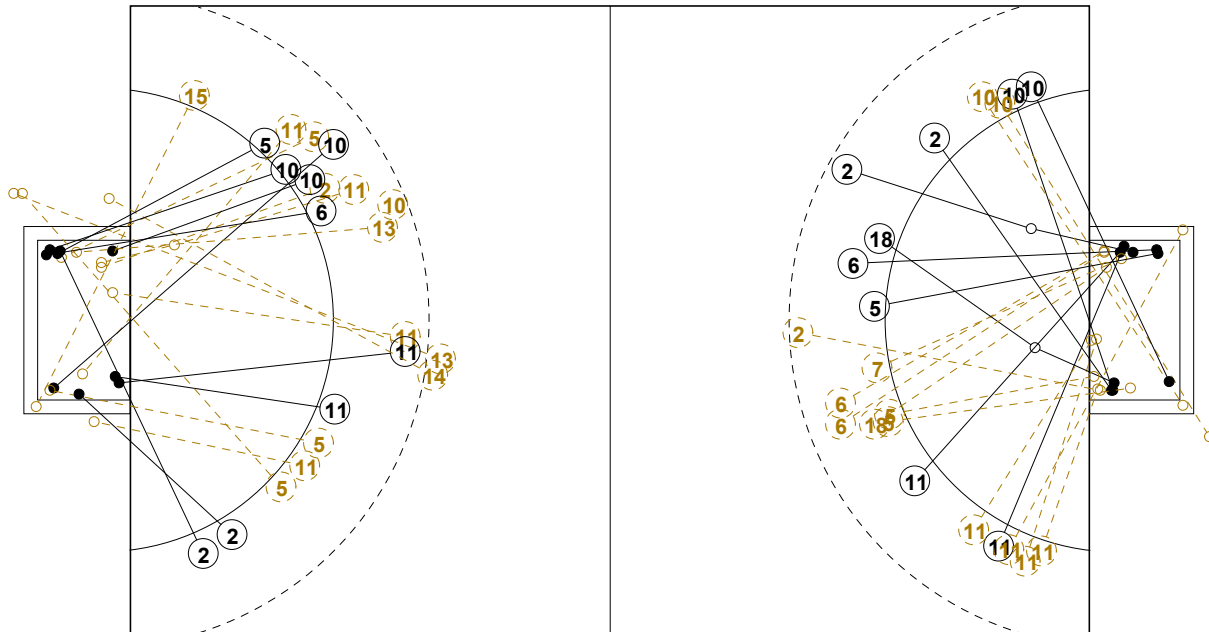

III WOMEN'S YOUTH WORLD CHAMPIONSHIP 2010 IN DOM PICTORIAL MATCH STATISTICS

ROUND 7

MATCH 48

100802048-21-1/1