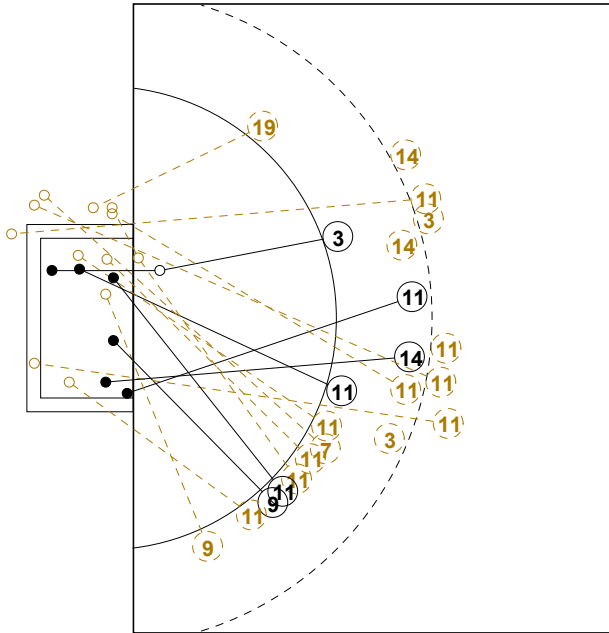

III WOMEN'S YOUTH WORLD CHAMPIONSHIP 2010 IN DOM PICTORIAL MATCH STATISTICS

ROUND 2

MATCH 23

100802023-21-1/1