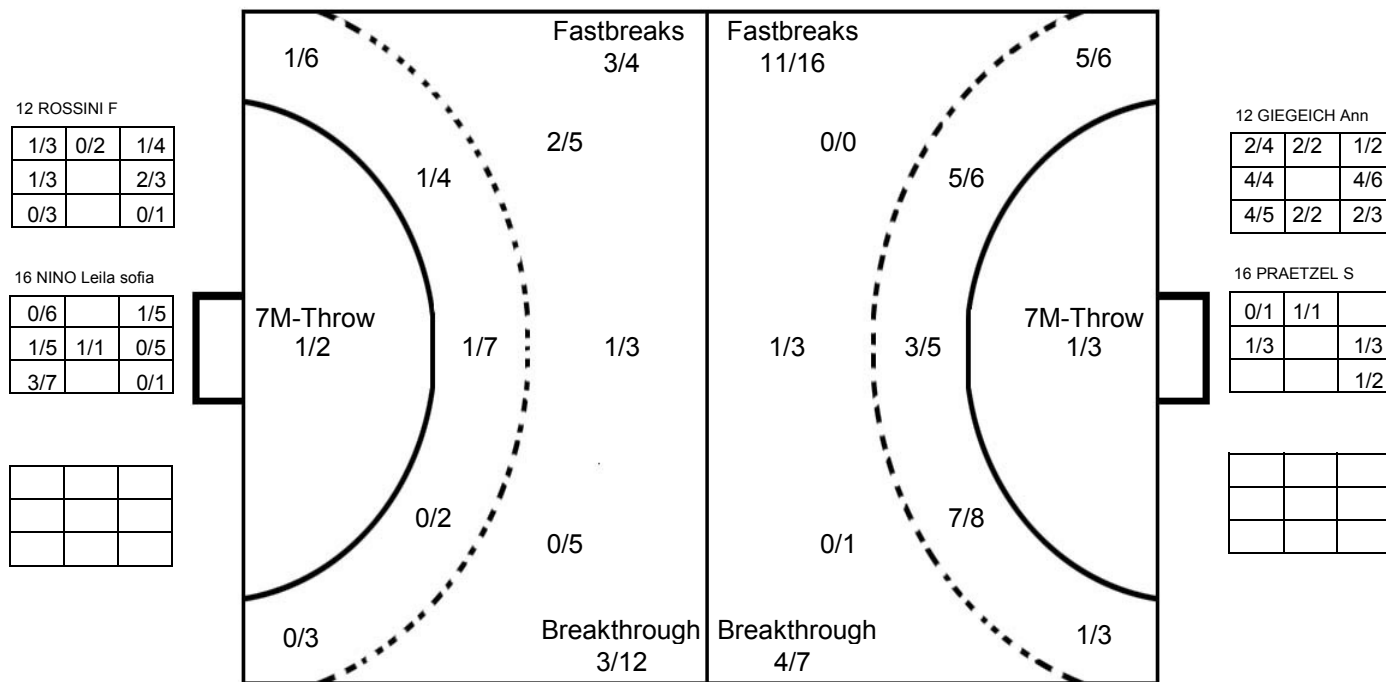

III WOMEN'S YOUTH WORLD CHAMPIONSHIP 2010 IN DOM
MATCH SHOT REPORT

ROUND 4

MATCH 7

100802007-41-1/1

ARGENTINA

2 MOSCIARO Paula	3 HOH Carolina	4 CHIATTI Fernanda	5 IACOI Xoana	6 MURAS Agustina	7 GANDULFO M	8 MENENDEZ Gisell	9 OCANTO Rocio
<table border="1"><tr><td></td><td></td><td></td></tr><tr><td></td><td></td><td></td></tr><tr><td></td><td></td><td></td></tr></table>	<table border="1"><tr><td></td><td></td><td></td></tr><tr><td>1</td><td></td><td>1</td></tr><tr><td></td><td></td><td>1</td></tr></table>	<table border="1"><tr><td></td><td></td><td></td></tr><tr><td></td><td></td><td></td></tr><tr><td></td><td></td><td>1</td></tr></table>	<table border="1"><tr><td></td><td></td><td></td></tr><tr><td></td><td></td><td></td></tr><tr><td></td><td></td><td></td></tr></table>	<table border="1"><tr><td></td><td></td><td></td></tr><tr><td></td><td></td><td></td></tr><tr><td></td><td></td><td></td></tr></table>	<table border="1"><tr><td></td><td></td><td></td></tr><tr><td>1</td><td></td><td></td></tr><tr><td></td><td></td><td></td></tr></table>	<table border="1"><tr><td></td><td></td><td></td></tr><tr><td></td><td></td><td>2</td></tr><tr><td></td><td></td><td></td></tr></table>	<table border="1"><tr><td></td><td>2</td><td></td><td>1</td></tr><tr><td></td><td></td><td></td><td></td></tr><tr><td></td><td></td><td></td><td></td></tr></table>
Post - 1 Miss - 0 Block - 0	Post - 0 Miss - 0 Block - 0	Post - 0 Miss - 0 Block - 0	Post - 0 Miss - 0 Block - 0	Post - 0 Miss - 1 Block - 0	Post - 0 Miss - 0 Block - 0	Post - 0 Miss - 0 Block - 0	Post - 1 Miss - 3 Block - 0
10 VICO Natalia	11 DIEGUEZ F	12 ROSSINI F	13 RODRIGUEZ Sofia	14 ALONSO Macarena	15 DE URIARTE Maria	16 NINO Leila sofia	17 FABRICATORE L
<table border="1"><tr><td></td><td></td><td></td></tr><tr><td></td><td></td><td>1</td></tr><tr><td>1</td><td></td><td></td></tr></table>	<table border="1"><tr><td></td><td></td><td></td></tr><tr><td></td><td></td><td></td></tr><tr><td></td><td></td><td></td></tr></table>	<table border="1"><tr><td></td><td></td><td></td></tr><tr><td></td><td></td><td></td></tr><tr><td></td><td></td><td></td></tr></table>	<table border="1"><tr><td></td><td></td><td></td></tr><tr><td></td><td></td><td></td></tr><tr><td></td><td></td><td></td></tr></table>	<table border="1"><tr><td></td><td>1</td><td></td><td></td></tr><tr><td></td><td></td><td></td><td></td></tr><tr><td></td><td></td><td></td><td></td></tr></table>	<table border="1"><tr><td></td><td></td><td></td><td></td></tr><tr><td></td><td></td><td></td><td></td></tr><tr><td></td><td></td><td></td><td></td></tr></table>	<table border="1"><tr><td></td><td></td><td></td><td></td></tr><tr><td></td><td></td><td></td><td></td></tr><tr><td></td><td></td><td></td><td></td></tr></table>	<table border="1"><tr><td></td><td></td><td></td><td></td></tr><tr><td></td><td></td><td></td><td></td></tr><tr><td></td><td></td><td></td><td></td></tr></table>
Post - 2 Miss - 3 Block - 1	Post - 0 Miss - 0 Block - 0	Post - 0 Miss - 0 Block - 0	Post - 0 Miss - 1 Block - 0	Post - 0 Miss - 1 Block - 0	Post - 0 Miss - 1 Block - 0	Post - 0 Miss - 0 Block - 0	Post - 0 Miss - 1 Block - 0

GERMANY

1 VEITH Melanie	2 RITTER Sina	3 HUBINGER Anne	5 BERGER Alisa	6 WINDISCH Marlene	7 MAZZUCCO A	8 HUMMEL Stefanie	10 STONAWSKI Freya
<table border="1"><tr><td></td><td></td><td></td></tr><tr><td></td><td></td><td></td></tr><tr><td></td><td></td><td></td></tr></table>	<table border="1"><tr><td></td><td></td><td>1</td></tr><tr><td></td><td></td><td>1</td></tr><tr><td>1</td><td></td><td></td></tr></table>	<table border="1"><tr><td>1</td><td></td><td>2</td></tr><tr><td></td><td></td><td>1</td></tr><tr><td></td><td></td><td></td></tr></table>	<table border="1"><tr><td></td><td></td><td>2</td></tr><tr><td>1</td><td></td><td></td></tr><tr><td></td><td></td><td></td></tr></table>	<table border="1"><tr><td>1</td><td></td><td></td></tr><tr><td></td><td></td><td></td></tr><tr><td></td><td></td><td></td></tr></table>	<table border="1"><tr><td>1</td><td></td><td></td></tr><tr><td></td><td></td><td>1</td></tr><tr><td>1</td><td></td><td>1</td></tr></table>	<table border="1"><tr><td></td><td>1</td><td></td></tr><tr><td>1</td><td></td><td>2</td></tr><tr><td>1</td><td></td><td></td></tr></table>	<table border="1"><tr><td></td><td></td><td></td><td>1</td></tr><tr><td></td><td></td><td></td><td></td></tr><tr><td></td><td></td><td></td><td></td></tr></table>
Post - 0 Miss - 0 Block - 0	Post - 1 Miss - 0 Block - 0	Post - 1 Miss - 2 Block - 0	Post - 0 Miss - 1 Block - 0	Post - 0 Miss - 0 Block - 0	Post - 0 Miss - 0 Block - 0	Post - 1 Miss - 0 Block - 0	Post - 0 Miss - 0 Block - 0
12 GIEGEICH Ann	13 BEHNKE Julia	16 PRAETZEL S	17 HERTLEIN Helena	18 MINEVSKAJA E	19 DIEHL Kaya	20 HUMMEL Jaqueline	
<table border="1"><tr><td></td><td></td><td></td></tr><tr><td></td><td></td><td></td></tr><tr><td></td><td></td><td></td></tr></table>	<table border="1"><tr><td></td><td>1</td><td></td><td>1</td></tr><tr><td></td><td></td><td></td><td></td></tr><tr><td></td><td></td><td></td><td></td></tr></table>	<table border="1"><tr><td></td><td></td><td></td></tr><tr><td></td><td></td><td></td></tr><tr><td></td><td></td><td></td></tr></table>	<table border="1"><tr><td>1</td><td>1</td><td></td></tr><tr><td>2</td><td></td><td></td></tr><tr><td>1</td><td></td><td></td></tr></table>	<table border="1"><tr><td>1</td><td></td><td></td></tr><tr><td></td><td></td><td></td></tr><tr><td></td><td></td><td></td></tr></table>	<table border="1"><tr><td>1</td><td></td><td></td></tr><tr><td>1</td><td></td><td></td></tr><tr><td>1</td><td></td><td>1</td></tr></table>	<table border="1"><tr><td>1</td><td></td><td></td></tr><tr><td></td><td></td><td>1</td></tr><tr><td></td><td></td><td></td></tr></table>	<table border="1"><tr><td></td><td></td><td></td><td></td></tr><tr><td></td><td></td><td></td><td></td></tr><tr><td></td><td></td><td></td><td></td></tr></table>
Post - 0 Miss - 0 Block - 0	Post - 0 Miss - 0 Block - 0	Post - 0 Miss - 0 Block - 0	Post - 0 Miss - 0 Block - 0	Post - 0 Miss - 0 Block - 0	Post - 0 Miss - 1 Block - 0	Post - 1 Miss - 1 Block - 0