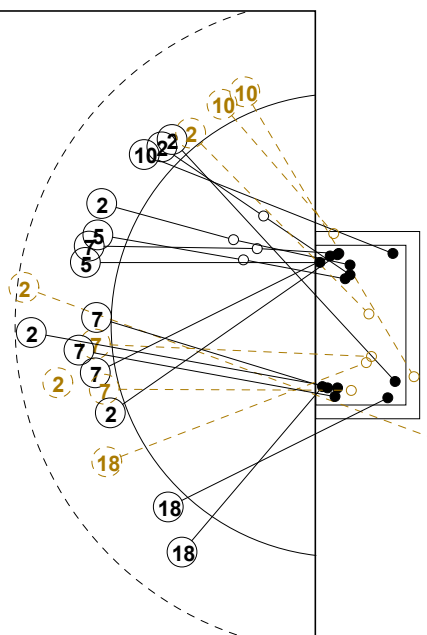

III WOMEN'S YOUTH WORLD CHAMPIONSHIP 2010 IN DOM PICTORIAL MATCH STATISTICS

ROUND 9

MATCH 62

100802062-21-1/1

1st Half
9 : 15

2nd Half
27 : 20

III WOMEN'S YOUTH WORLD CHAMPIONSHIP 2010 IN DOM
MATCH SHOT REPORT