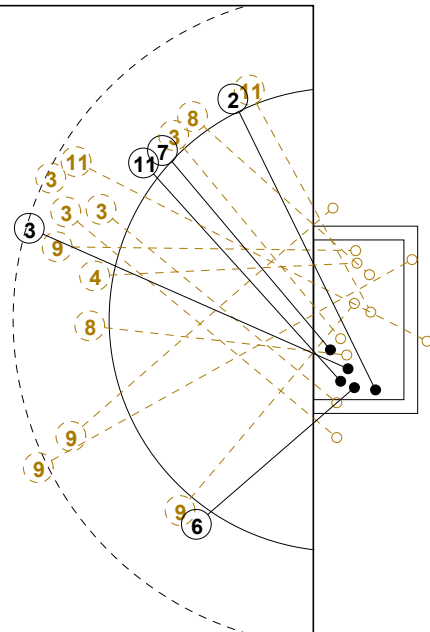

III WOMEN'S YOUTH WORLD CHAMPIONSHIP 2010 IN DOM PICTORIAL MATCH STATISTICS

ROUND 5

MATCH 28

100802028-21-1/1

1st Half
6 : 13

2nd Half
35 : 13

III WOMEN'S YOUTH WORLD CHAMPIONSHIP 2010 IN DOM
MATCH SHOT REPORT