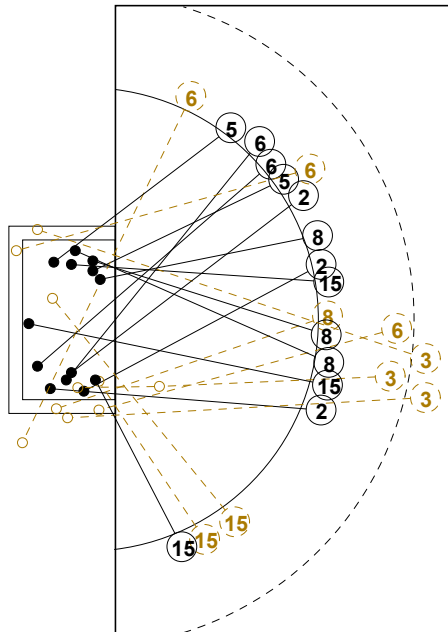

III WOMEN'S YOUTH WORLD CHAMPIONSHIP 2010 IN DOM PICTORIAL MATCH STATISTICS

ROUND 7

MATCH 43

100802043-21-1/1

7M GER

JPN 7M

1st Half
17 : 12

7M JPN

GER 7M

2nd Half
29 : 32

2