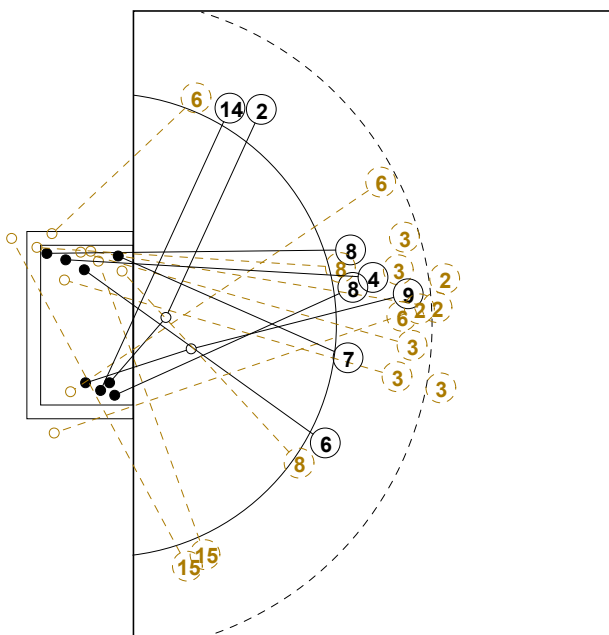

III WOMEN'S YOUTH WORLD CHAMPIONSHIP 2010 IN DOM PICTORIAL MATCH STATISTICS

ROUND 3

MATCH 15

100802015-21-1/1