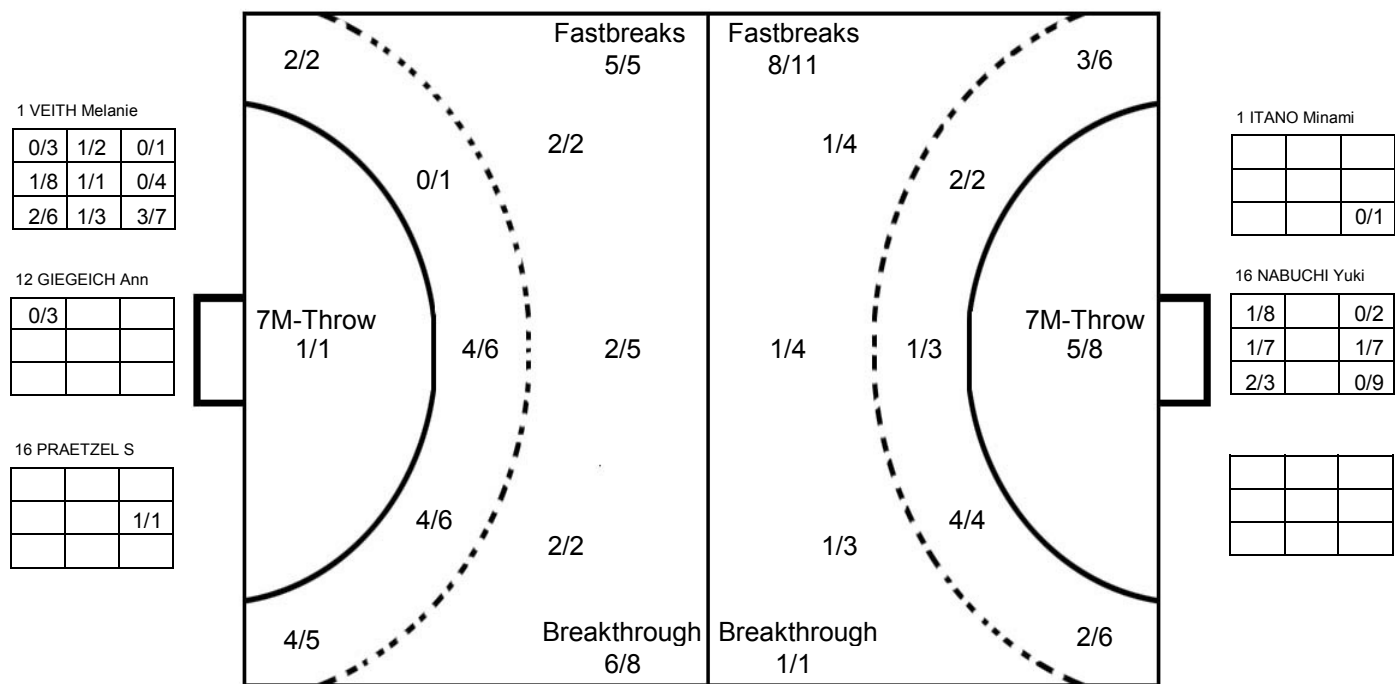

III WOMEN'S YOUTH WORLD CHAMPIONSHIP 2010 IN DOM

MATCH SHOT REPORT

ROUND 7

MATCH 43

100802043-41-1/1

GERMANY

1 VEITH Melanie	2 RITTER Sina	3 HUBINGER Anne	5 BERGER Alisa	6 WINDISCH Marlene	7 MAZZUCCO A	8 HUMMEL Stefanie	10 STONAWSKI Freya
	2			2			
				1	1	1	
			1				2
		2	1			3	
Post - 0 Miss - 0 Block - 0	Post - 0 Miss - 0 Block - 0	Post - 1 Miss - 1 Block - 0	Post - 0 Miss - 1 Block - 0	Post - 0 Miss - 0 Block - 0	Post - 0 Miss - 0 Block - 0	Post - 0 Miss - 1 Block - 0	Post - 0 Miss - 0 Block - 0
12 GIEGEICH Ann	13 BEHNKE Julia	16 PRAETZEL S	17 HERTLEIN Helena	18 MINEVSKAJA E	19 DIEHL Kaya	20 HUMMEL Jaqueline	
				1	1	1	
				2		1	
				1			
						2	
Post - 0 Miss - 0 Block - 0	Post - 0 Miss - 0 Block - 0	Post - 0 Miss - 0 Block - 0	Post - 0 Miss - 0 Block - 0	Post - 1 Miss - 1 Block - 0	Post - 0 Miss - 0 Block - 0	Post - 0 Miss - 0 Block - 0	

JAPAN

1 ITANO Minami	2 IKKI Yukari	3 WATANABE Hirona	4 KODATE Miki	5 KAWABATA Hiromi	6 HAYASHI Runa	7 HASHIMOTO Aya	8 OTANI Kanami
	4		1		1		
	3				1		3
	1	1			1		1
		1					
		1					
Post - 0 Miss - 0 Block - 0	Post - 0 Miss - 2 Block - 1	Post - 1 Miss - 2 Block - 0	Post - 0 Miss - 0 Block - 0	Post - 0 Miss - 0 Block - 0	Post - 2 Miss - 3 Block - 0	Post - 0 Miss - 0 Block - 0	Post - 1 Miss - 1 Block - 0
9 KANO Akiho	10 SHIONO Mayu	11 ASAKURA Yuki	12 WAKABAYASHI C	13 NAKATA Chie	14 KUROGI Seiko	15 KOSEKI Haruna	16 NABUCHI Yuki
						1	
						2	
						1	
						1	
Post - 0 Miss - 0 Block - 0	Post - 0 Miss - 0 Block - 0	Post - 0 Miss - 0 Block - 0	Post - 0 Miss - 0 Block - 0	Post - 0 Miss - 0 Block - 0	Post - 0 Miss - 0 Block - 0	Post - 0 Miss - 0 Block - 0	Post - 0 Miss - 0 Block - 0