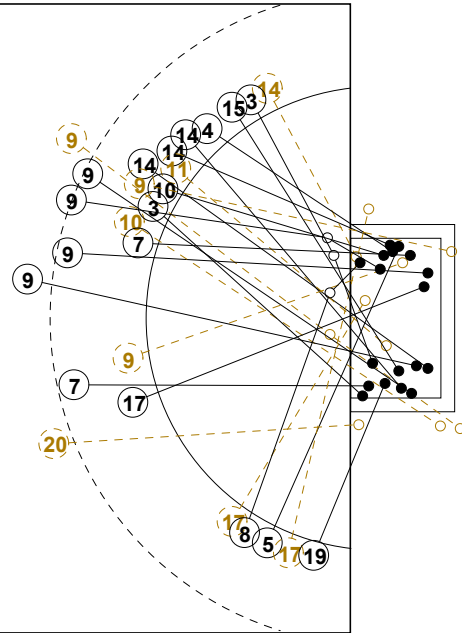

III WOMEN'S YOUTH WORLD CHAMPIONSHIP 2010 IN DOM PICTORIAL MATCH STATISTICS

ROUND 2

MATCH 23

100802023-21-1/1

1st Half
7 : 20

2nd Half
49 : 18

III WOMEN'S YOUTH WORLD CHAMPIONSHIP 2010 IN DOM
MATCH SHOT REPORT