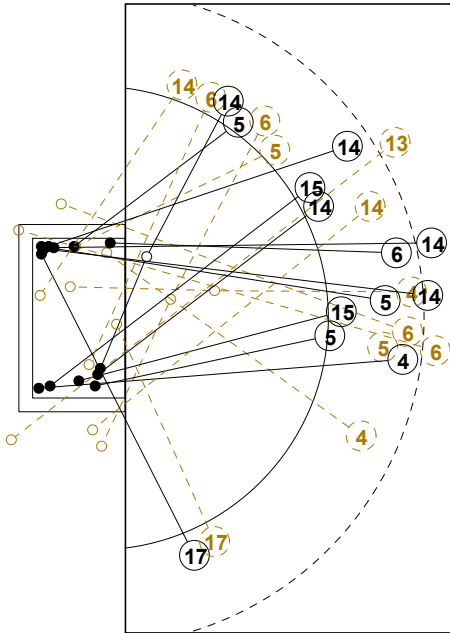

III WOMEN'S YOUTH WORLD CHAMPIONSHIP 2010 IN DOM PICTORIAL MATCH STATISTICS

ROUND 7

MATCH 49

100802049-21-1/1