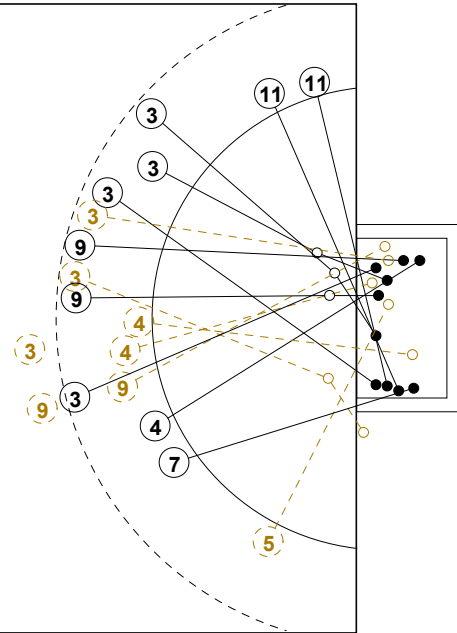

1st Half
18 : 12