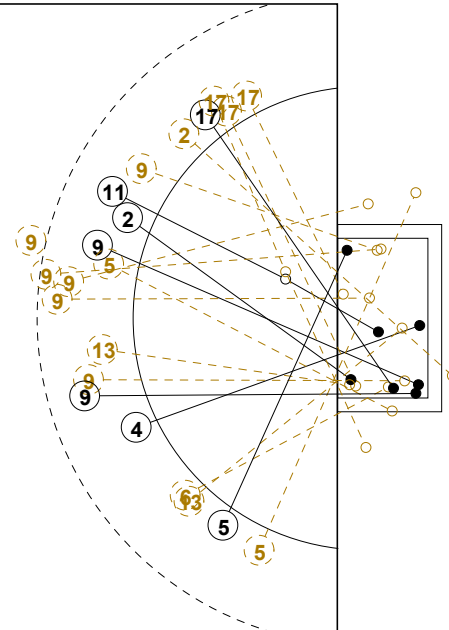

III WOMEN'S YOUTH WORLD CHAMPIONSHIP 2010 IN DOM PICTORIAL MATCH STATISTICS

ROUND 1

MATCH 1

100802001-21-1/1

1st Half
17 : 9

2nd Half
20 : 33

III WOMEN'S YOUTH WORLD CHAMPIONSHIP 2010 IN DOM
MATCH SHOT REPORT