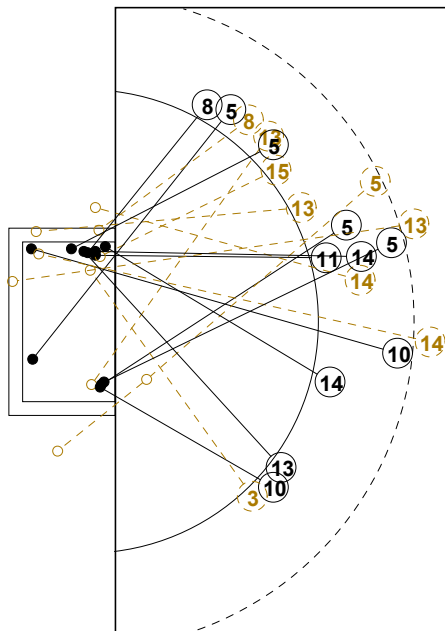

1st Half
13 : 11