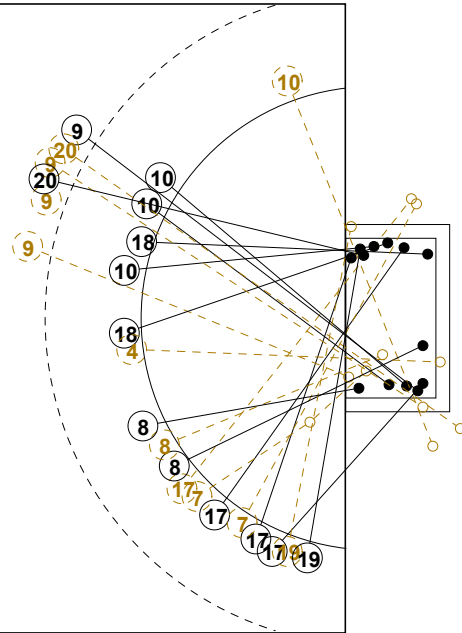

1st Half
6 : 13