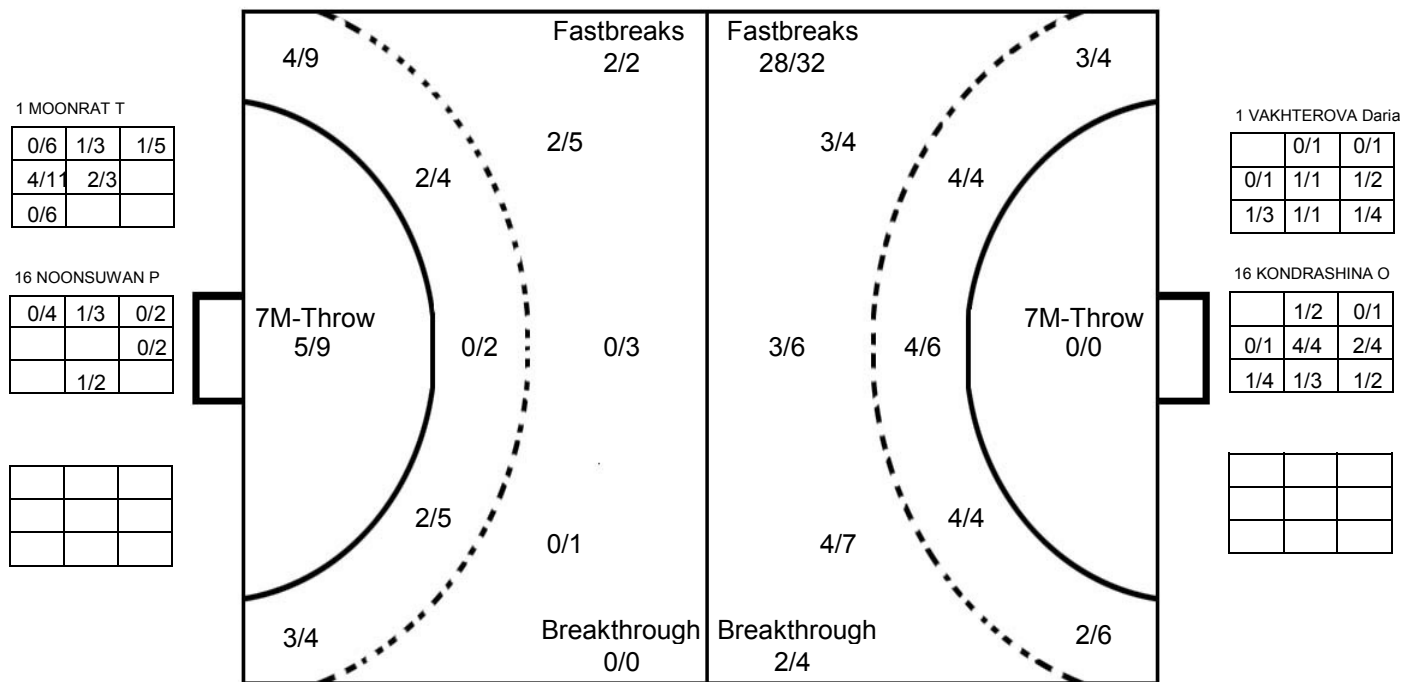

III WOMEN'S YOUTH WORLD CHAMPIONSHIP 2010 IN DOM
MATCH SHOT REPORT

ROUND 5

MATCH 38

100802038-41-1/1

THAILAND

Table with 18 columns representing players: 1 MOONRAT T, 3 BOONMI S, 5 KAOSALAB S, 6 INTHALAI W, 7 PUMPUNG C, 8 BAIBUA Duangdao, 9 CHANGKORLO Y, 10 CHAIVISET P, 11 WONGNARA O, 12 BOONKHOKSI K, 13 PAOCHANOUAN J, 14 POEMSAP, 15 CHAIKERD, 16 NOONSUWAN P, 17 PONGPRAPUNT K, 21 PIMAN Wipaporn. Each column contains a 3x3 grid for shot statistics and a line for Post-Miss, Block, and other stats.

RUSSIA

Table with 13 columns representing Russian players: 1 VAKHTEROVA Daria, 4 DANSHINA N, 5 CHOPIKYAN, 7 KOROBKOVA Oxana, 8 PASTUKH Nadezda, 9 SHUKALOVA Anna, 11 MILOVA Ksenia, 13 VYAKHIREVA Anna, 14 GARANINA V, 15 ANISIMOVA N, 16 KONDRASHINA O, 18 PAVLOVA Karina, 19 VEDEKHINA Polina, 20 DIVAK Viktoria, 21 CHERNOBROVINA. Each column contains a 3x3 grid for shot statistics and a line for Post-Miss, Block, and other stats.