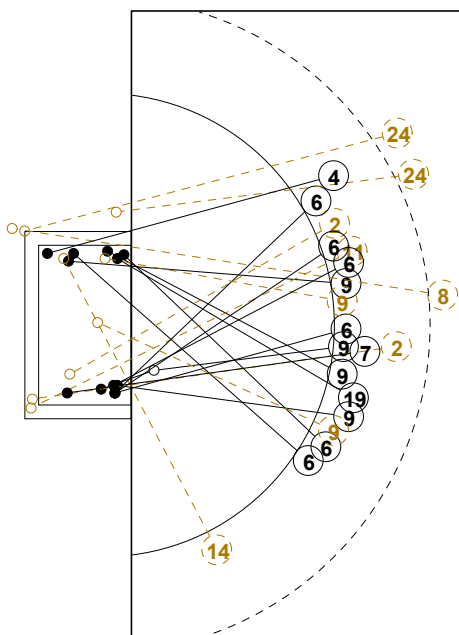

III WOMEN'S YOUTH WORLD CHAMPIONSHIP 2010 IN DOM PICTORIAL MATCH STATISTICS

ROUND 2

MATCH 3

100802003-21-1/1