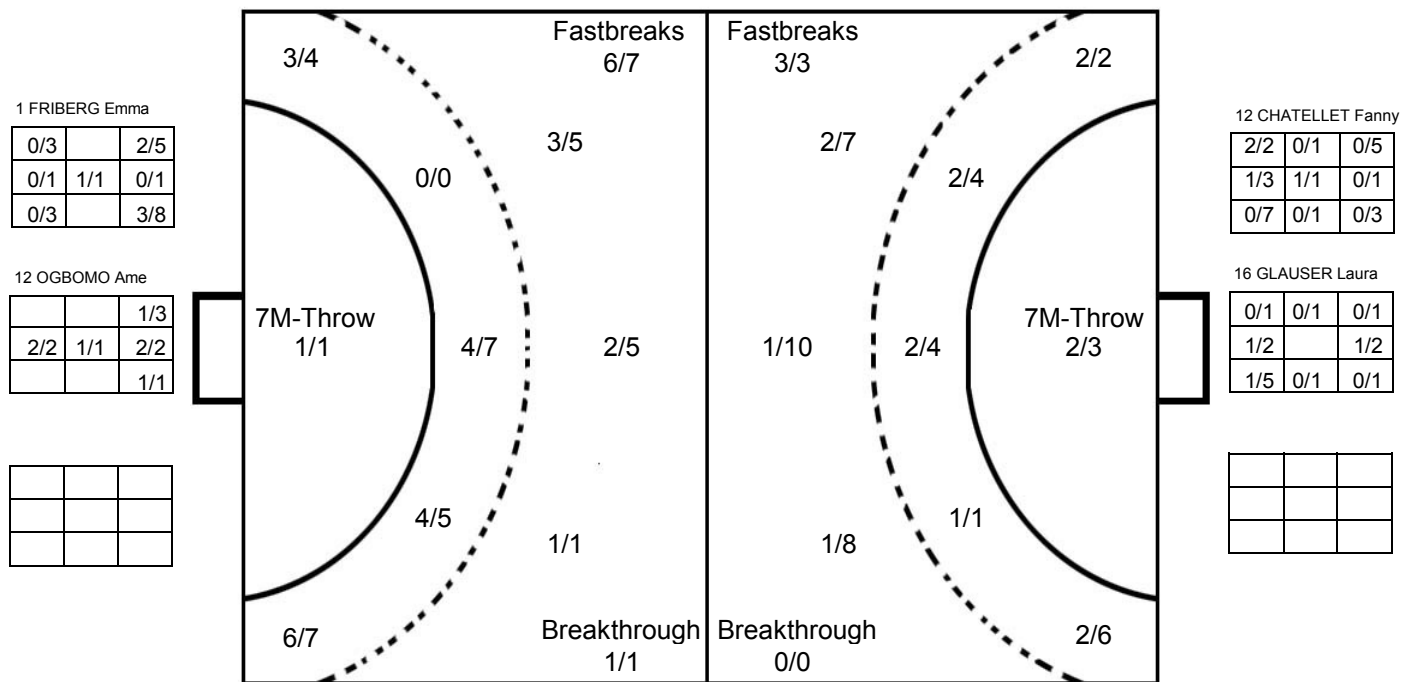

ROUND 3

MATCH 25

100802025-41-1/1

SWEDEN

Table with 15 columns representing players: 1 FRIBERG Emma, 2 WALL Marie, 3 BLOHM Linn, 4 LINDH Maria, 5 TELLENMARK V, 6 DOMEIJ Alexandra, 8 HALLBERG Linn, 9 DANIELSSON Clara, 10 STROMBERG Carin, 11 ADLER Maria, 12 OGBOMO Ame, 13 LARSSON Lina, 14 CLAESON Linnea, 15 LARSSON Linn. Each column contains a 3x3 grid for shot statistics and a line for Post - Miss - Block - 0.