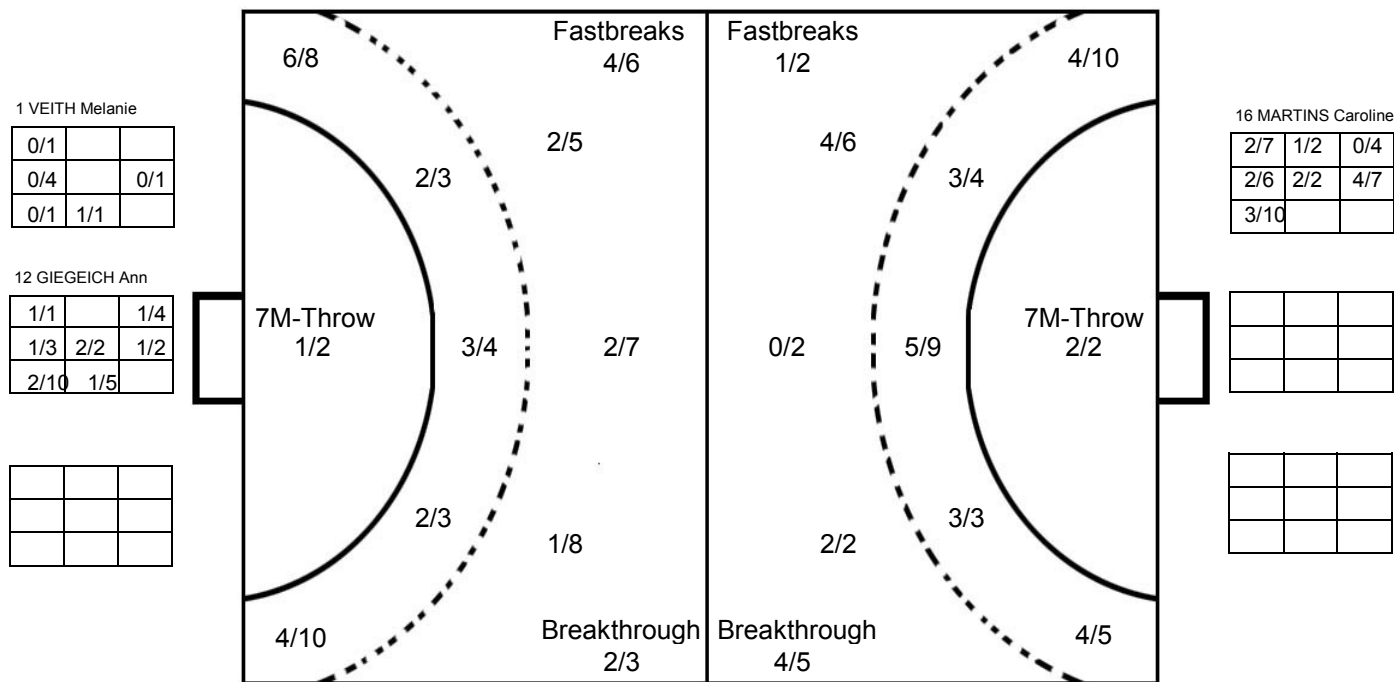

ROUND 8

MATCH 54

100802054-41-1/1

GERMANY

Table listing player statistics for Germany, including names like VEITH Melanie, RITTER Sina, HUBINGER Anne, etc., and their respective shot counts.

BRAZIL

Table listing player statistics for Brazil, including names like SILVA Lais, SOUZA Daise, ROCHA Francielle, etc., and their respective shot counts.