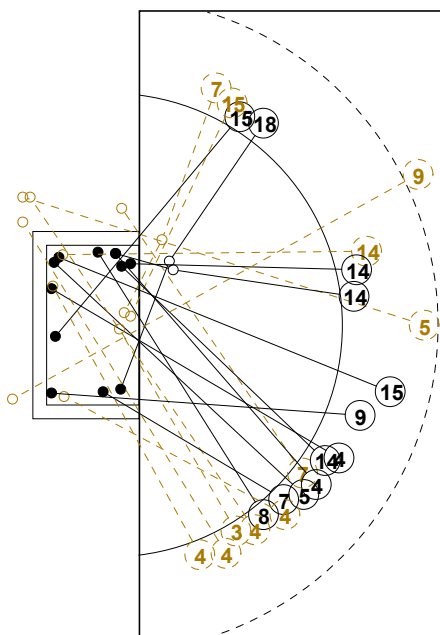

III WOMEN'S YOUTH WORLD CHAMPIONSHIP 2010 IN DOM PICTORIAL MATCH STATISTICS

ROUND 1

MATCH 11

100802011-21-1/1