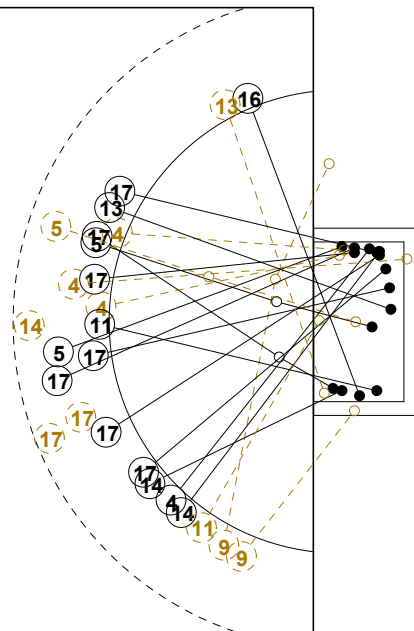

III WOMEN'S YOUTH WORLD CHAMPIONSHIP 2010 IN DOM PICTORIAL MATCH STATISTICS

ROUND 10

MATCH 63

100802063-21-1/1

1st Half
10 : 12

2nd Half
26 : 27

III WOMEN'S YOUTH WORLD CHAMPIONSHIP 2010 IN DOM
MATCH SHOT REPORT