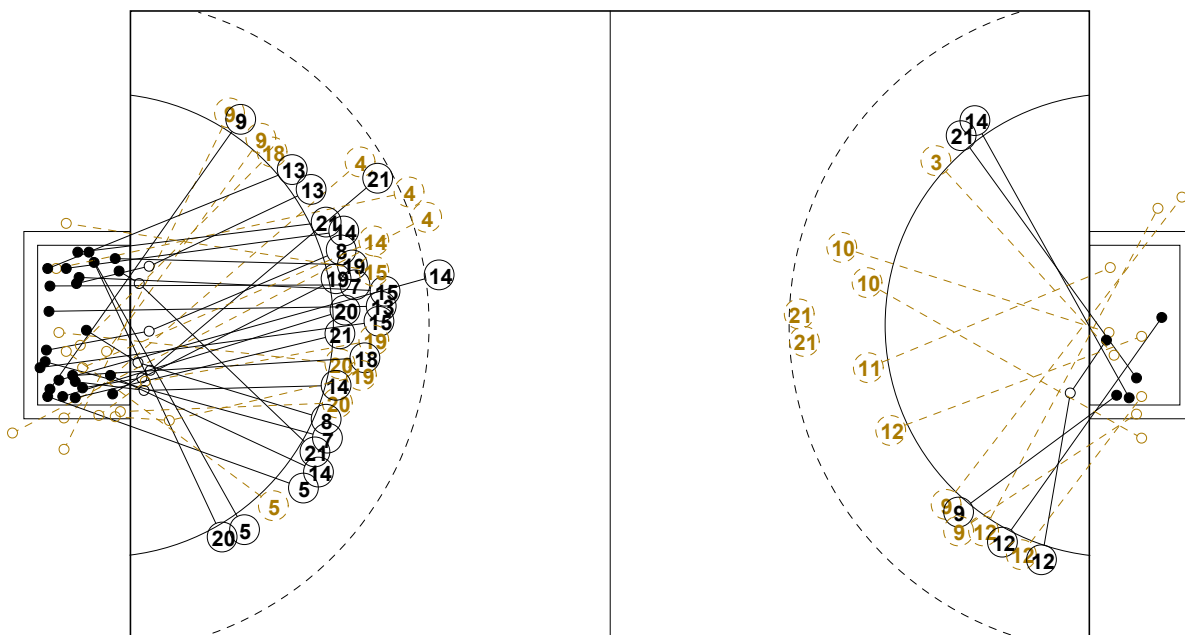

III WOMEN'S YOUTH WORLD CHAMPIONSHIP 2010 IN DOM PICTORIAL MATCH STATISTICS

ROUND 5

MATCH 38

100802038-21-1/1