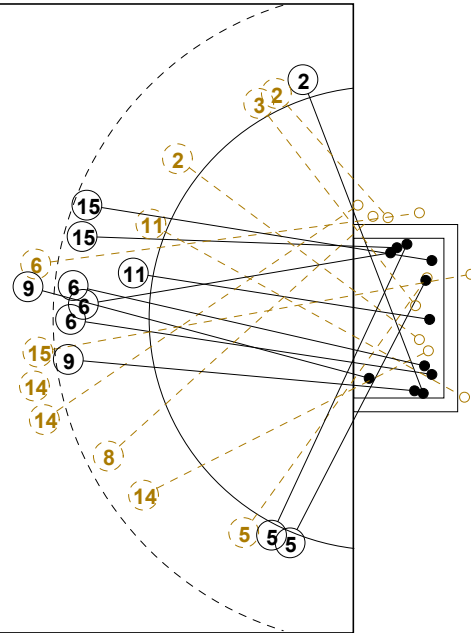

III WOMEN'S YOUTH WORLD CHAMPIONSHIP 2010 IN DOM PICTORIAL MATCH STATISTICS

ROUND 4

MATCH 26

100802026-21-1/1

1st Half
22 : 13

2nd Half
30 : 36

III WOMEN'S YOUTH WORLD CHAMPIONSHIP 2010 IN DOM
MATCH SHOT REPORT