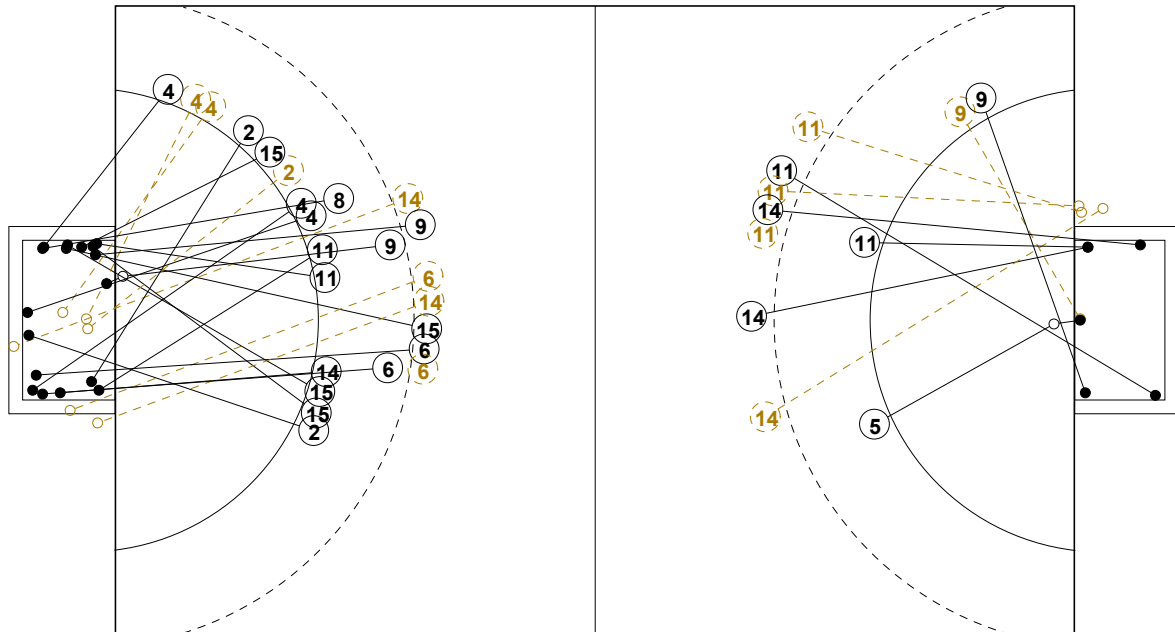

III WOMEN'S YOUTH WORLD CHAMPIONSHIP 2010 IN DOM PICTORIAL MATCH STATISTICS

ROUND 3

MATCH 21

100802021-21-1/1