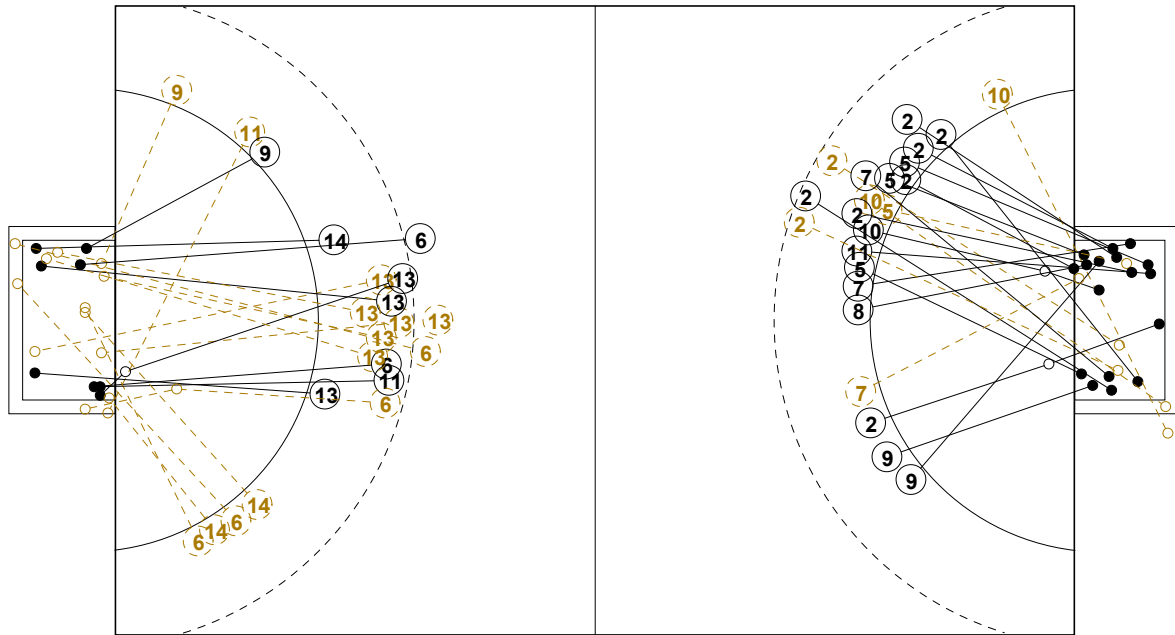

III WOMEN'S YOUTH WORLD CHAMPIONSHIP 2010 IN DOM PICTORIAL MATCH STATISTICS

ROUND 1

MATCH 31

100802031-21-1/1