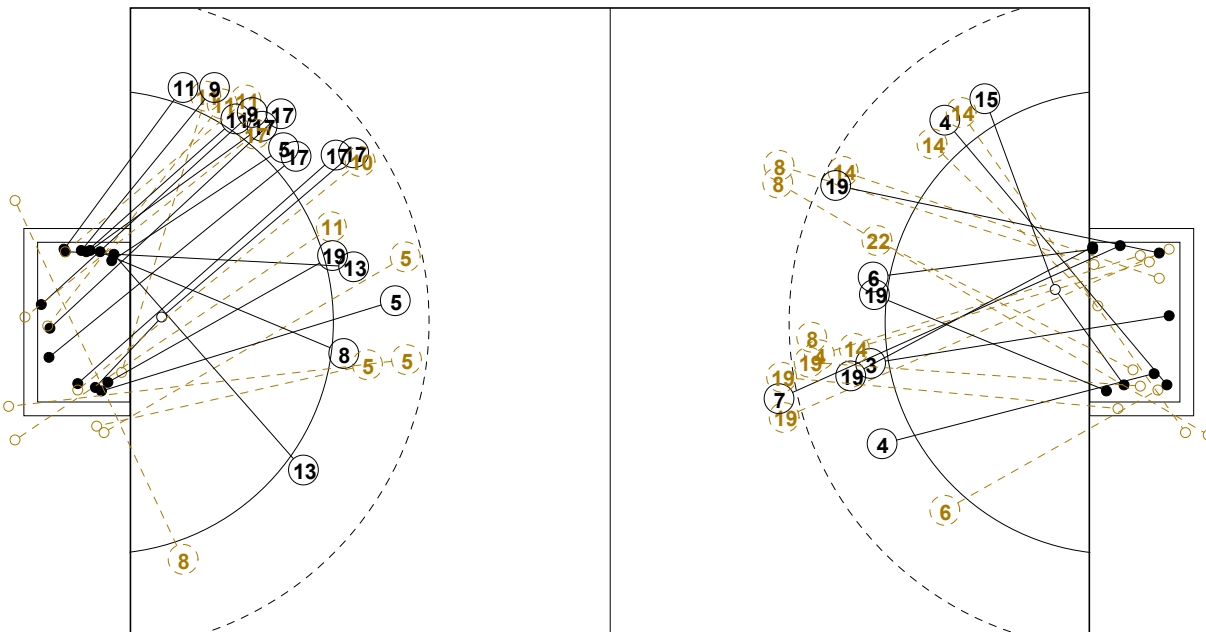

III WOMEN'S YOUTH WORLD CHAMPIONSHIP 2010 IN DOM PICTORIAL MATCH STATISTICS

ROUND 6

MATCH 9

100802009-21-1/1