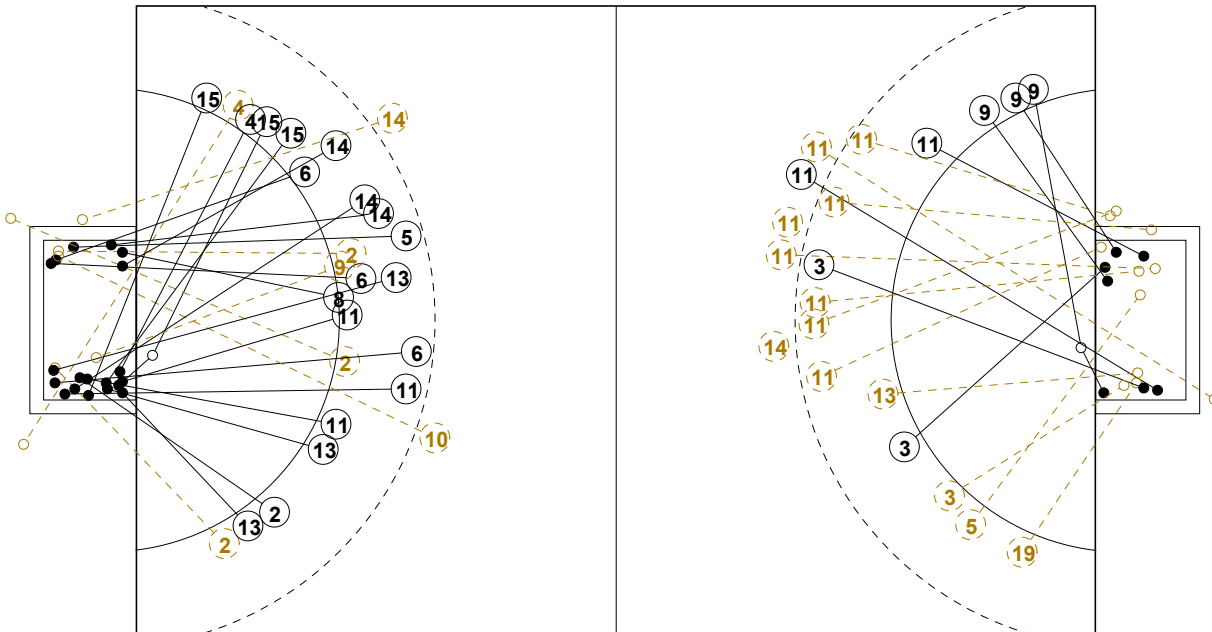

III WOMEN'S YOUTH WORLD CHAMPIONSHIP 2010 IN DOM PICTORIAL MATCH STATISTICS

ROUND 6

MATCH 30

100802030-21-1/1