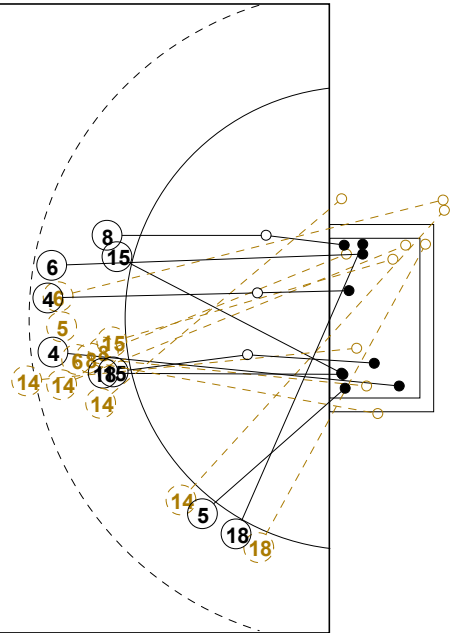

III WOMEN'S YOUTH WORLD CHAMPIONSHIP 2010 IN DOM PICTORIAL MATCH STATISTICS

ROUND 6

MATCH 19

100802019-21-1/1