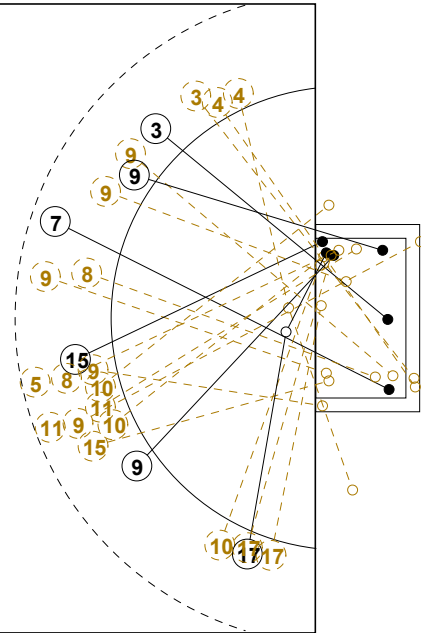

III WOMEN'S YOUTH WORLD CHAMPIONSHIP 2010 IN DOM PICTORIAL MATCH STATISTICS

ROUND 2

MATCH 14

100802014-21-1/1

1st Half
13 : 8

2nd Half
33 : 26

III WOMEN'S YOUTH WORLD CHAMPIONSHIP 2010 IN DOM MATCH SHOT REPORT