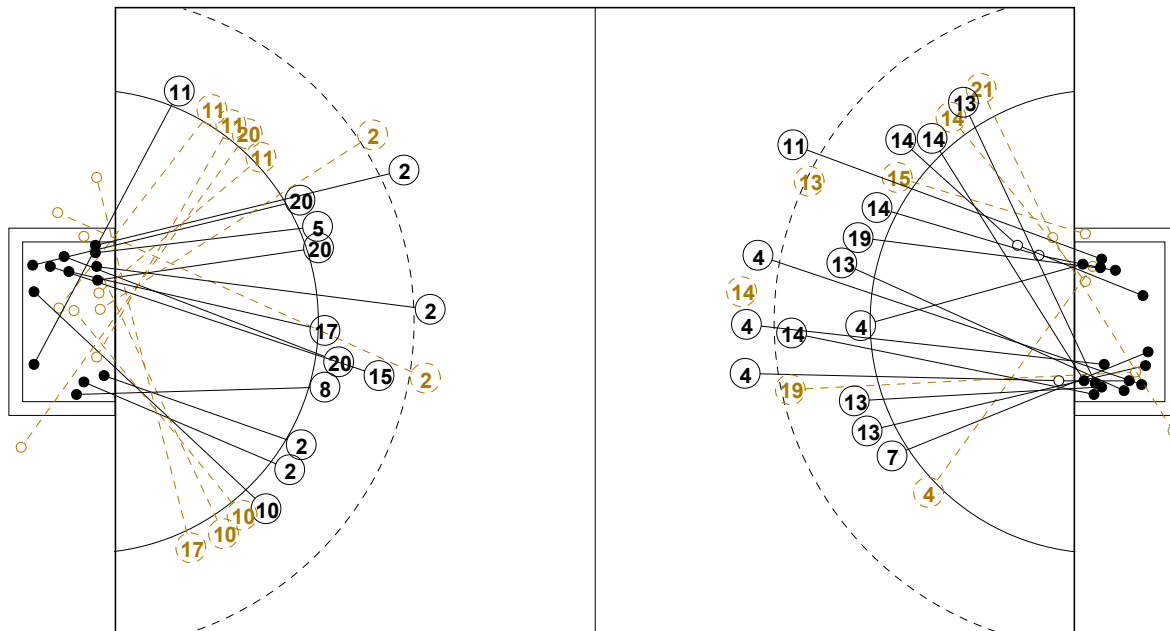

1st Half
13 : 13