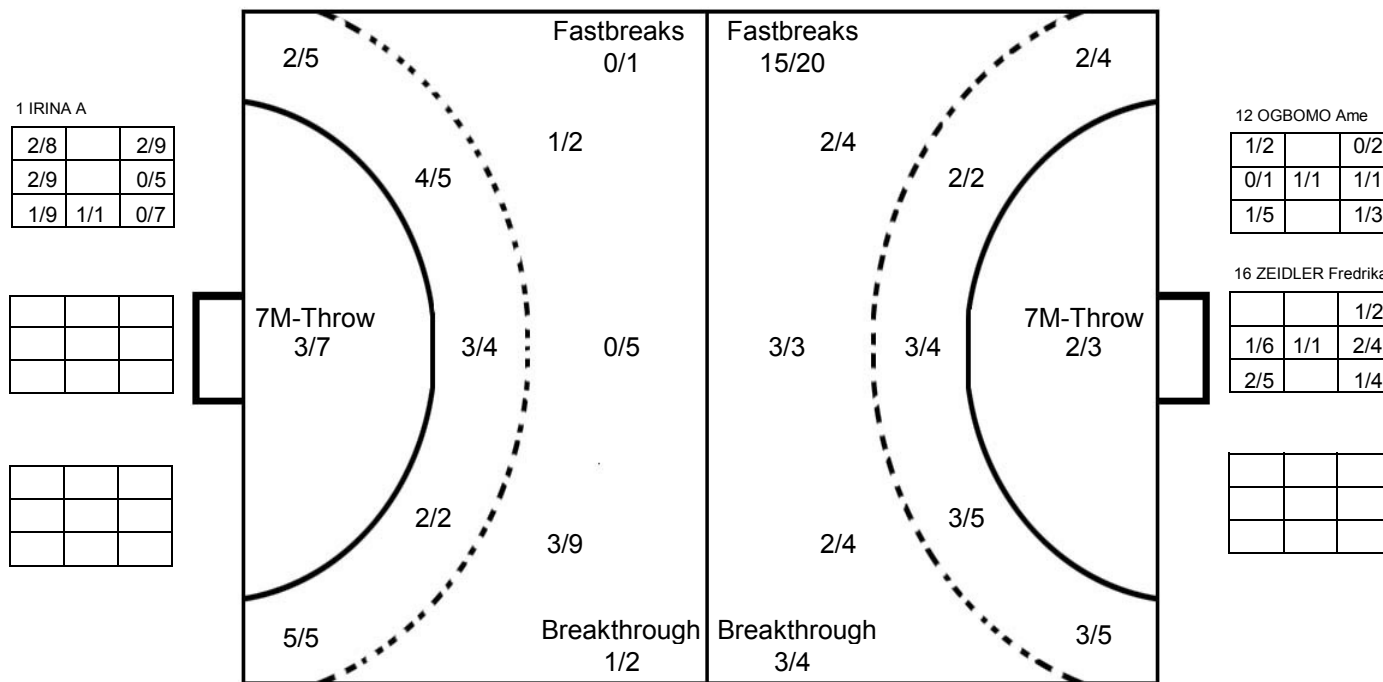

ROUND 6

MATCH 30

100802030-41-1/1

KAZAKHSTAN

Player statistics for Kazakhstan including IRINA A, MARIYA Zaytseva, MARINA Bazhina, AKMARAL B, ALYONA T, OLGA Dergunova, AIDA Z, ANASTASSIYA K, YEVGENIYA L, YELSHAT, DINARA U, and ELVIRA Akhmet.