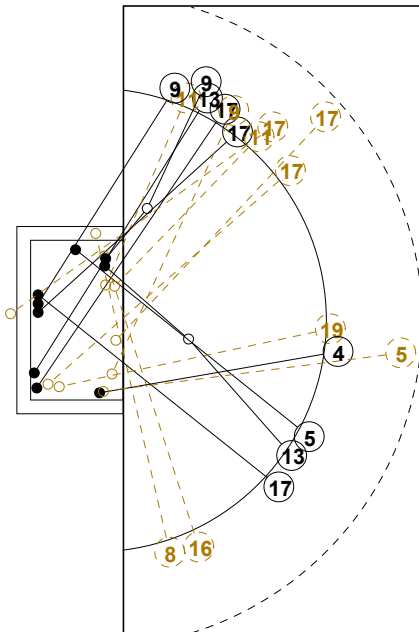

III WOMEN'S YOUTH WORLD CHAMPIONSHIP 2010 IN DOM PICTORIAL MATCH STATISTICS

ROUND 10

MATCH 63

100802063-21-1/1