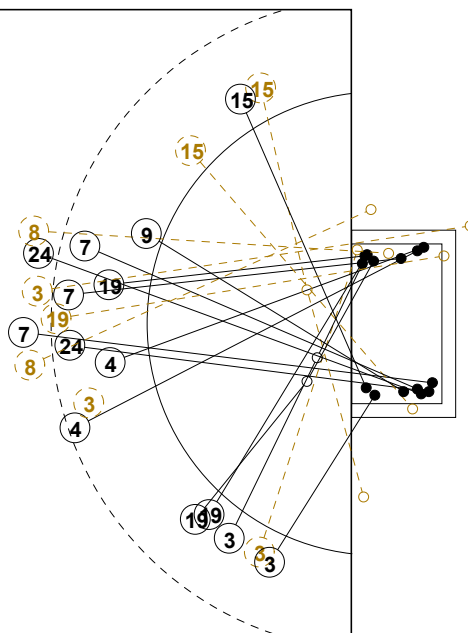

2nd Half
19 : 29