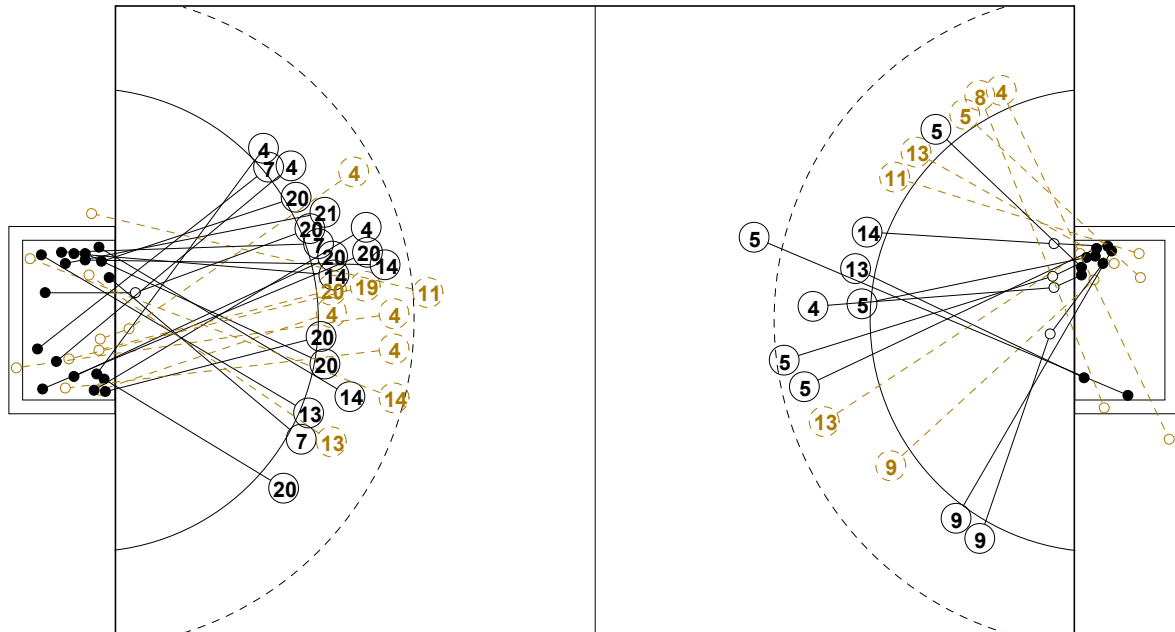

III WOMEN'S YOUTH WORLD CHAMPIONSHIP 2010 IN DOM PICTORIAL MATCH STATISTICS

ROUND 6

MATCH 39

100802039-21-1/1