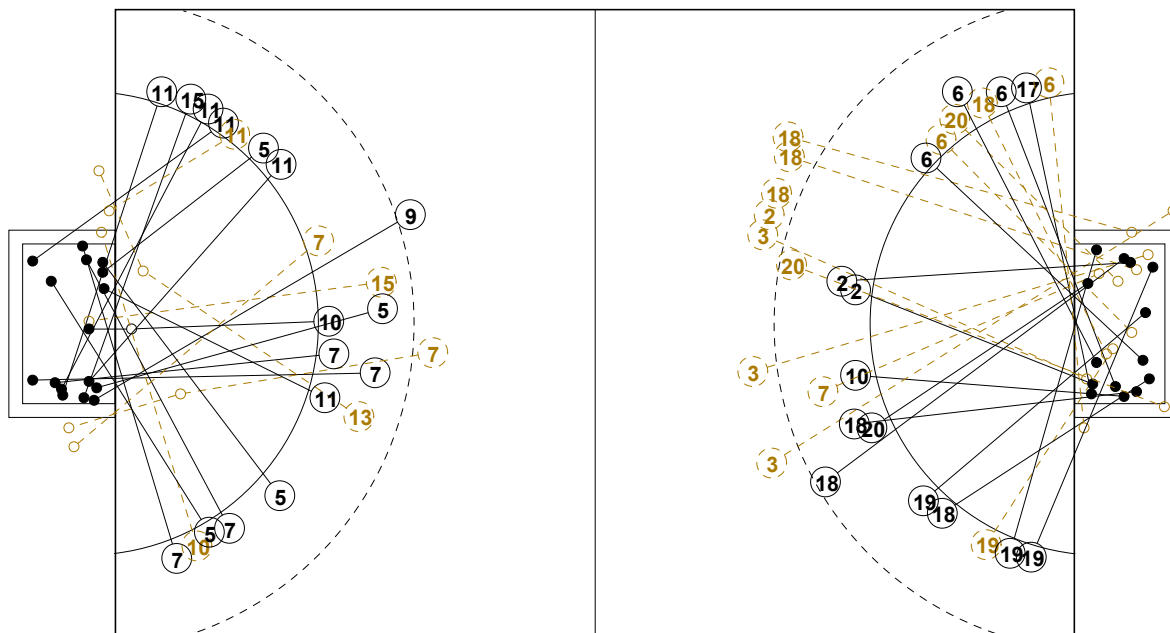

1st Half
14 : 15