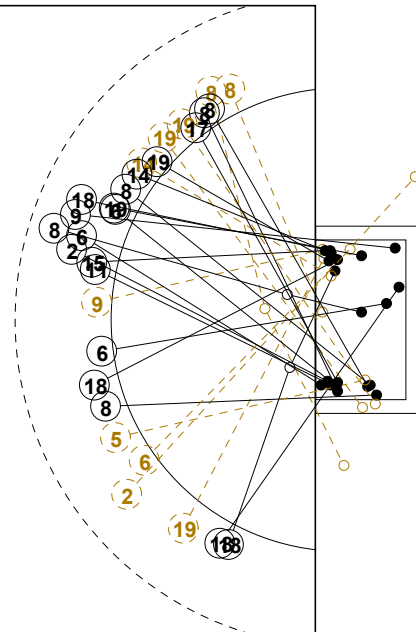

III WOMEN'S YOUTH WORLD CHAMPIONSHIP 2010 IN DOM PICTORIAL MATCH STATISTICS

ROUND 5

MATCH 18

100802018-21-1/1

1st Half
21 : 12

2nd Half
29 : 41

III WOMEN'S YOUTH WORLD CHAMPIONSHIP 2010 IN DOM
MATCH SHOT REPORT