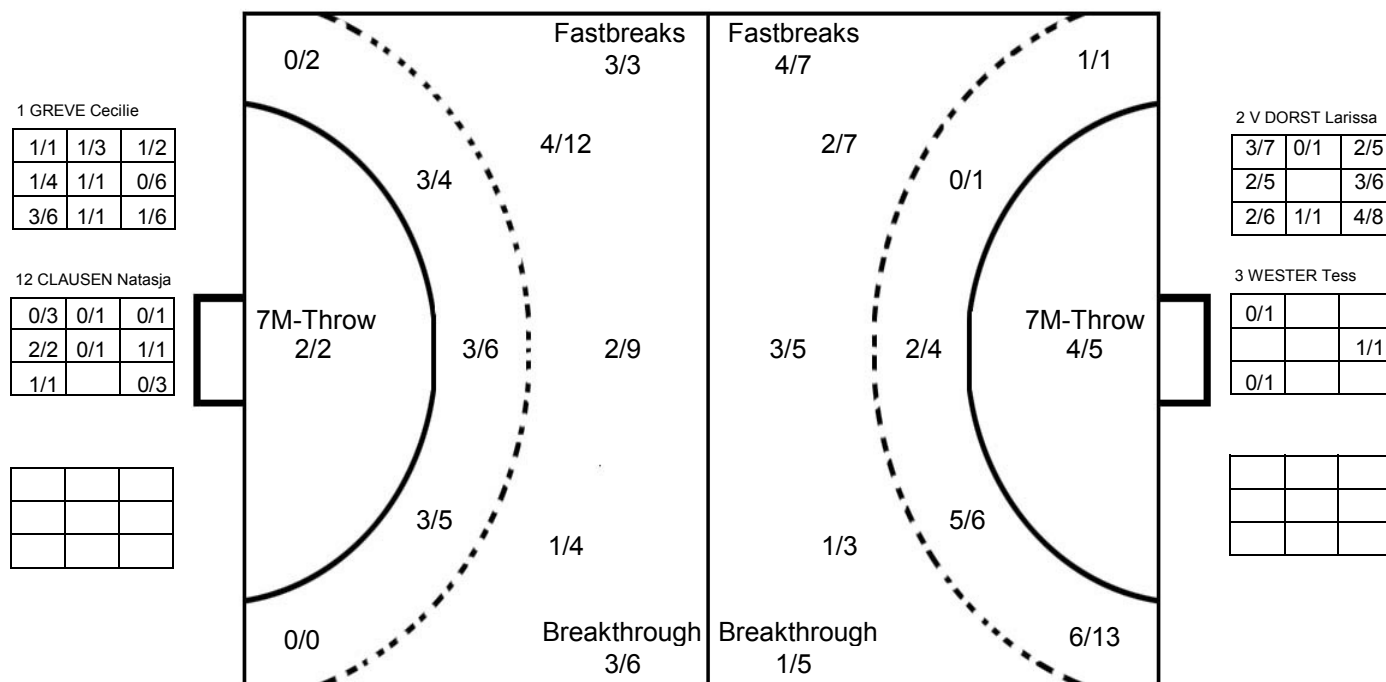

III WOMEN'S YOUTH WORLD CHAMPIONSHIP 2010 IN DOM

MATCH SHOT REPORT

ROUND 6

MATCH 9

100802009-41-1/1

DENMARK

1 GREVE Cecilie	2 BILTOFT Mia	3 PEDERSEN Anne	4 CHRISTIANSEN C	6 HEINDAHL K	7 KRISTIANSEN S	8 NIELSEN Anne	9 KNUDSEN Stine
<table border="1"><tr><td></td><td></td><td></td></tr><tr><td></td><td></td><td></td></tr><tr><td></td><td></td><td></td></tr></table>	<table border="1"><tr><td>2</td><td></td><td></td></tr><tr><td></td><td></td><td>1</td></tr><tr><td></td><td></td><td></td></tr></table>	<table border="1"><tr><td></td><td>1</td><td></td></tr><tr><td></td><td></td><td></td></tr><tr><td></td><td></td><td></td></tr></table>	<table border="1"><tr><td></td><td></td><td>2</td></tr><tr><td></td><td></td><td></td></tr><tr><td></td><td></td><td></td></tr></table>	<table border="1"><tr><td></td><td></td><td></td></tr><tr><td></td><td></td><td></td></tr><tr><td>1</td><td></td><td>1</td></tr></table>	<table border="1"><tr><td></td><td></td><td></td></tr><tr><td>1</td><td></td><td></td></tr><tr><td>2</td><td></td><td>1</td></tr></table>	<table border="1"><tr><td></td><td></td><td></td></tr><tr><td></td><td></td><td>1</td></tr><tr><td></td><td></td><td></td></tr></table>	<table border="1"><tr><td></td><td></td><td></td></tr><tr><td></td><td></td><td></td></tr><tr><td>1</td><td></td><td></td></tr></table>
Post - 0 Miss - 0 Block - 0	Post - 0 Miss - 0 Block - 0	Post - 0 Miss - 1 Block - 0	Post - 1 Miss - 0 Block - 0	Post - 0 Miss - 0 Block - 0	Post - 0 Miss - 0 Block - 0	Post - 1 Miss - 1 Block - 1	Post - 0 Miss - 0 Block - 0
12 CLAUSEN Natasja	14 MOGENSEN M	15 WOLLER Fie	19 BURGAARD Louise	22 KRISTENSEN M	24 ANDERSEN Janne		
<table border="1"><tr><td></td><td></td><td></td></tr><tr><td></td><td></td><td></td></tr><tr><td></td><td></td><td></td></tr></table>	<table border="1"><tr><td>1</td><td></td><td></td></tr><tr><td></td><td></td><td></td></tr><tr><td></td><td></td><td></td></tr></table>	<table border="1"><tr><td></td><td></td><td>1</td></tr><tr><td></td><td></td><td></td></tr><tr><td></td><td></td><td></td></tr></table>	<table border="1"><tr><td>1</td><td></td><td></td></tr><tr><td>1</td><td></td><td></td></tr><tr><td>1</td><td></td><td>2</td></tr></table>	<table border="1"><tr><td></td><td></td><td></td></tr><tr><td></td><td></td><td></td></tr><tr><td></td><td></td><td></td></tr></table>	<table border="1"><tr><td>2</td><td></td><td></td></tr><tr><td></td><td></td><td></td></tr><tr><td></td><td></td><td></td></tr></table>		
Post - 0 Miss - 0 Block - 0	Post - 0 Miss - 1 Block - 0	Post - 0 Miss - 0 Block - 0	Post - 1 Miss - 0 Block - 3	Post - 0 Miss - 0 Block - 0	Post - 0 Miss - 1 Block - 0		

NETHERLAND

2 V DORST Larissa	3 WESTER Tess	4 VAN DE WIEL A	5 ABBINGH Lois	7 PRAK Lotte	8 VAN DER MAST S	9 VAN DER PIJL T	10 KORNET Monika
<table border="1"><tr><td></td><td></td><td></td></tr><tr><td></td><td></td><td></td></tr><tr><td></td><td></td><td></td></tr></table>	<table border="1"><tr><td></td><td></td><td></td></tr><tr><td></td><td></td><td></td></tr><tr><td></td><td></td><td></td></tr></table>	<table border="1"><tr><td></td><td></td><td></td></tr><tr><td></td><td></td><td></td></tr><tr><td></td><td></td><td></td></tr></table>	<table border="1"><tr><td>2</td><td></td><td></td></tr><tr><td>1</td><td>1</td><td>2</td></tr><tr><td>1</td><td></td><td>2</td></tr></table>	<table border="1"><tr><td></td><td></td><td></td></tr><tr><td></td><td></td><td></td></tr><tr><td></td><td></td><td></td></tr></table>	<table border="1"><tr><td></td><td></td><td></td></tr><tr><td></td><td></td><td></td></tr><tr><td></td><td></td><td>1</td></tr></table>	<table border="1"><tr><td></td><td>1</td><td></td></tr><tr><td></td><td></td><td>1</td></tr><tr><td></td><td></td><td></td></tr></table>	<table border="1"><tr><td></td><td></td><td></td></tr><tr><td></td><td></td><td></td></tr><tr><td></td><td></td><td></td></tr></table>
Post - 0 Miss - 0 Block - 0	Post - 0 Miss - 0 Block - 0	Post - 0 Miss - 0 Block - 0	Post - 2 Miss - 5 Block - 1	Post - 0 Miss - 0 Block - 0	Post - 0 Miss - 2 Block - 0	Post - 0 Miss - 0 Block - 0	Post - 0 Miss - 0 Block - 0
11 MALESTEIN	13 SCHOENAKER M	14 ZWINKELS Lisanne	16 MAARSE Sharelle	17 POLMAN Estavana	19 SINGER Riekie		
<table border="1"><tr><td></td><td></td><td>1</td></tr><tr><td></td><td></td><td>1</td></tr><tr><td></td><td></td><td>1</td></tr></table>	<table border="1"><tr><td></td><td>1</td><td>1</td></tr><tr><td></td><td></td><td></td></tr><tr><td></td><td></td><td>3</td></tr></table>	<table border="1"><tr><td></td><td></td><td></td></tr><tr><td></td><td></td><td></td></tr><tr><td></td><td></td><td></td></tr></table>	<table border="1"><tr><td></td><td></td><td></td></tr><tr><td></td><td></td><td>1</td></tr><tr><td></td><td></td><td></td></tr></table>	<table border="1"><tr><td>1</td><td>1</td><td></td></tr><tr><td>2</td><td></td><td>1</td></tr><tr><td></td><td></td><td>1</td></tr></table>	<table border="1"><tr><td></td><td></td><td></td></tr><tr><td></td><td></td><td></td></tr><tr><td>2</td><td></td><td></td></tr></table>		
Post - 0 Miss - 3 Block - 0	Post - 0 Miss - 0 Block - 0	Post - 0 Miss - 0 Block - 0	Post - 0 Miss - 0 Block - 0	Post - 1 Miss - 0 Block - 0	Post - 0 Miss - 0 Block - 0