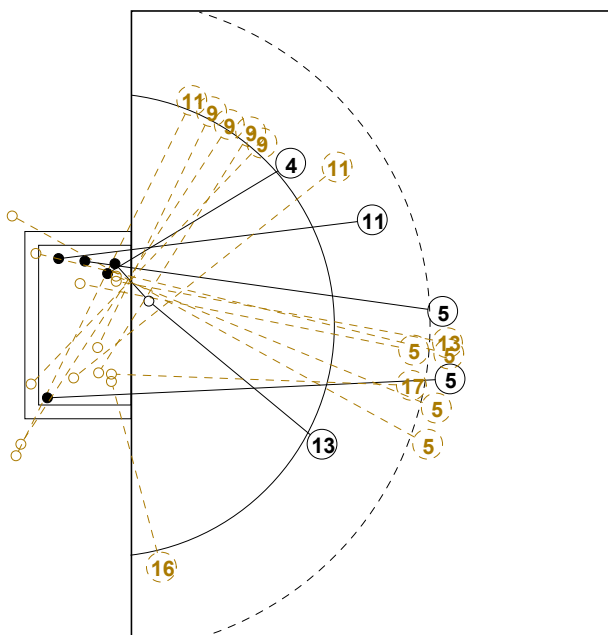

III WOMEN'S YOUTH WORLD CHAMPIONSHIP 2010 IN DOM PICTORIAL MATCH STATISTICS

ROUND 9

MATCH 59

100802059-21-1/1