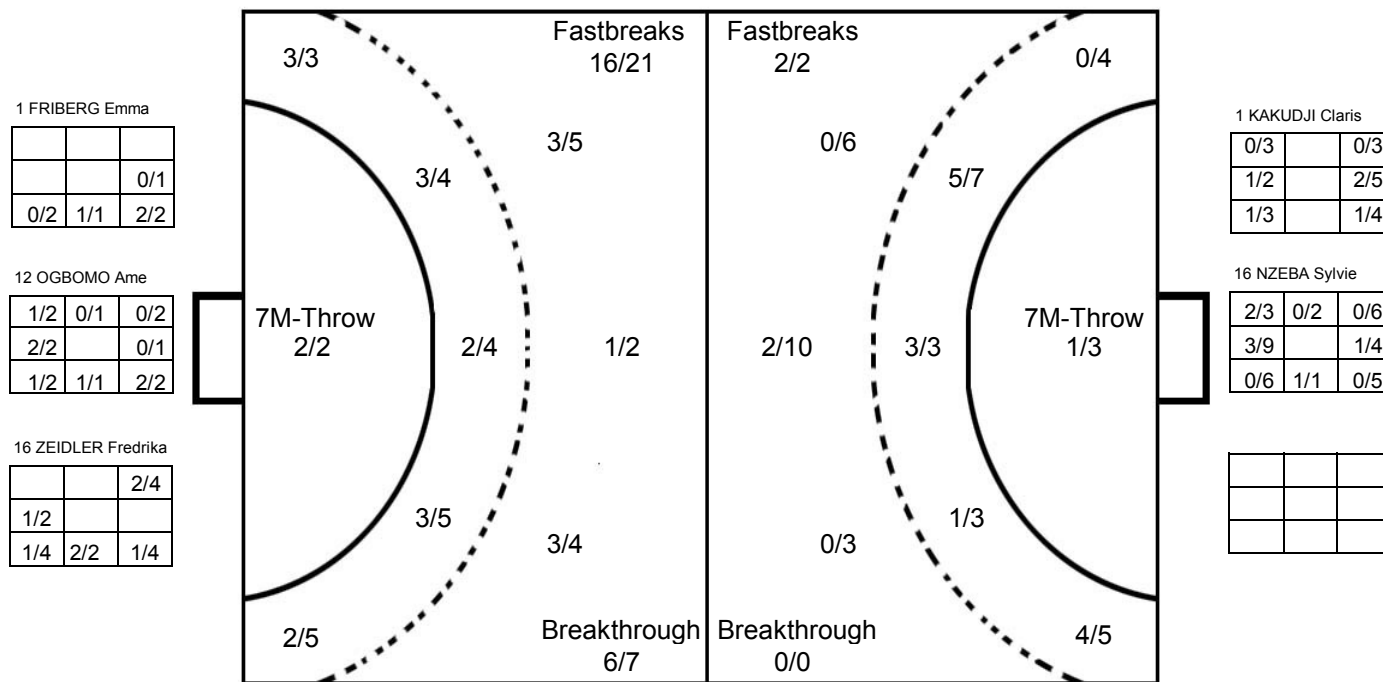

ROUND 1

MATCH 22

100802022-41-1/1

SWEDEN

Table with 16 columns representing players: 1 FRIBERG Emma, 2 WALL Marie, 3 BLOHM Linn, 4 LINDH Maria, 5 TELLENMARK V, 6 DOMEIJ Alexandra, 7 JOHANSSON Sara, 8 HALLBERG Linn, 9 DANIELSSON Clara, 10 STROMBERG Carin, 11 ADLER Maria, 12 OGBOMO Ame, 13 LARSSON Lina, 14 CLAESON Linnea, 15 LARSSON Linn, 16 ZEIDLER Fredrika. Each column contains a 3x3 grid for shot statistics and a line for Post - Miss - Block - 0.