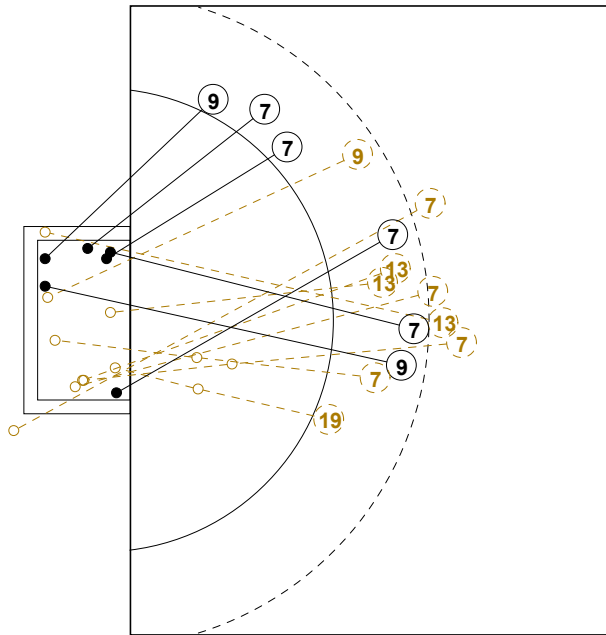

III WOMEN'S YOUTH WORLD CHAMPIONSHIP 2010 IN DOM PICTORIAL MATCH STATISTICS

ROUND 8

MATCH 57

100802057-21-1/1

1st Half
7 : 14