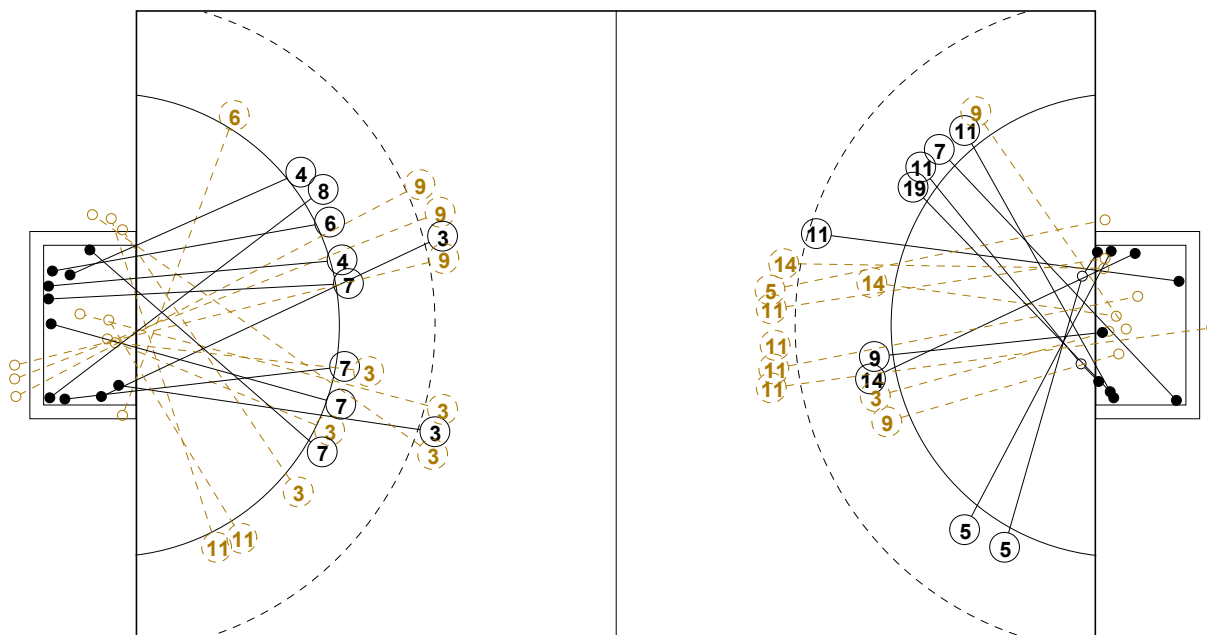

III WOMEN'S YOUTH WORLD CHAMPIONSHIP 2010 IN DOM PICTORIAL MATCH STATISTICS

ROUND 4

MATCH 27

100802027-21-1/1