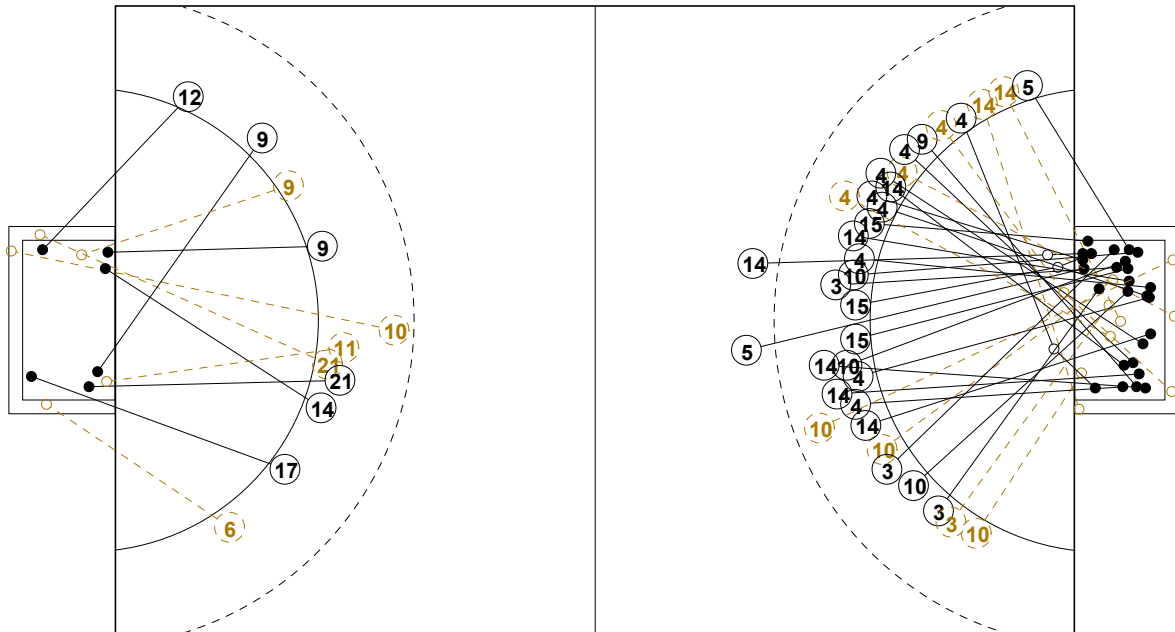

III WOMEN'S YOUTH WORLD CHAMPIONSHIP 2010 IN DOM PICTORIAL MATCH STATISTICS

ROUND 2

MATCH 34

100802034-21-1/1