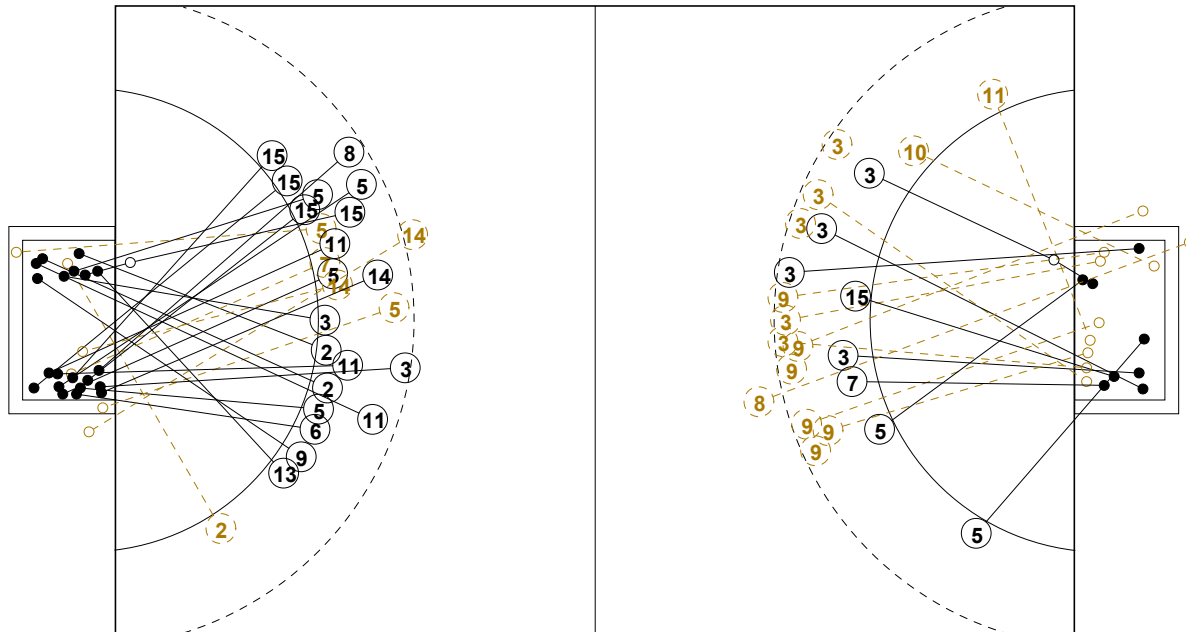

III WOMEN'S YOUTH WORLD CHAMPIONSHIP 2010 IN DOM PICTORIAL MATCH STATISTICS

ROUND 1

MATCH 22

100802022-21-1/1