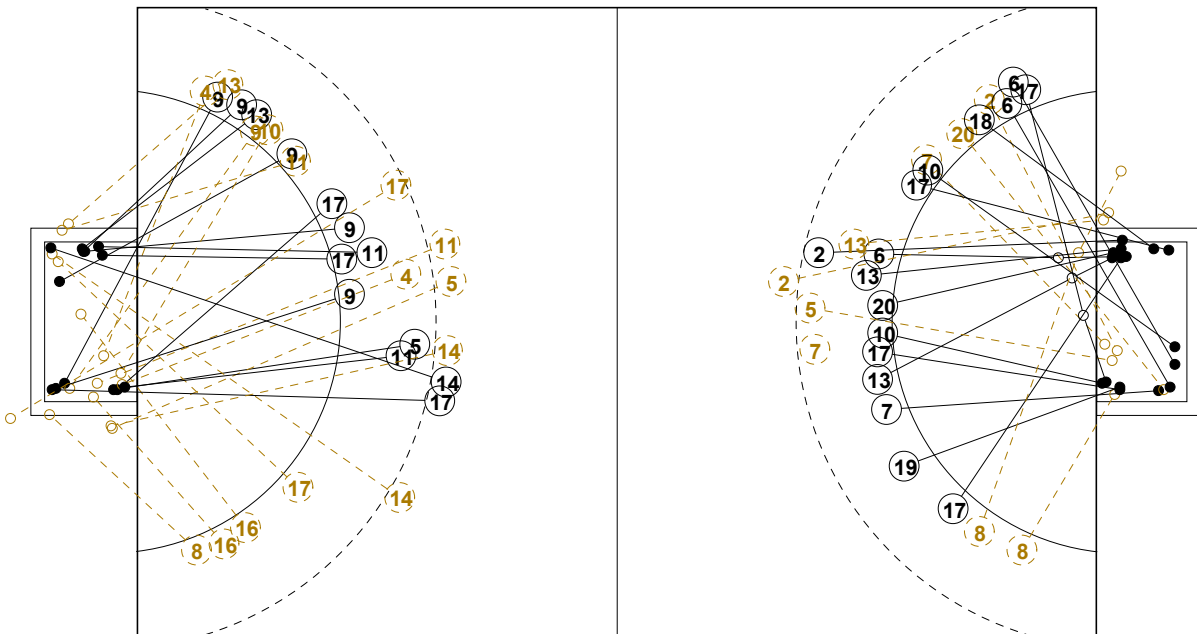

1st Half
9 : 21