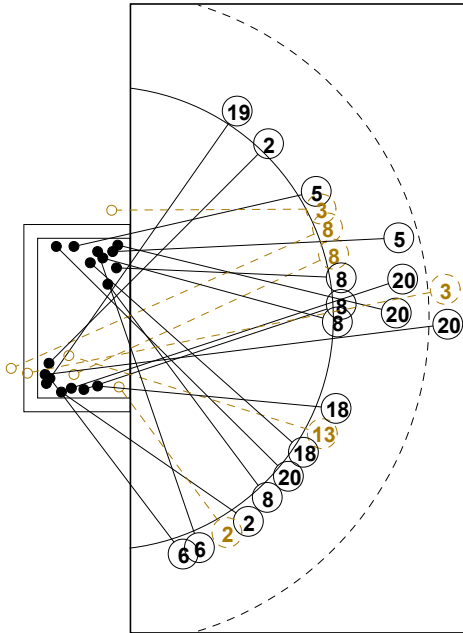

III WOMEN'S YOUTH WORLD CHAMPIONSHIP 2010 IN DOM PICTORIAL MATCH STATISTICS

ROUND 7

MATCH 43

100802043-21-1/1

7M GER