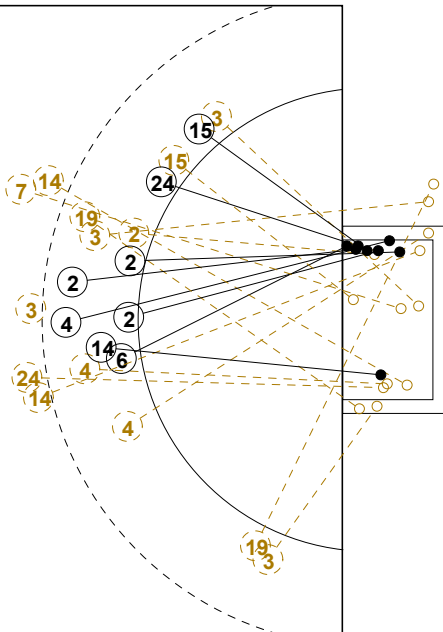

1st Half
16 : 6