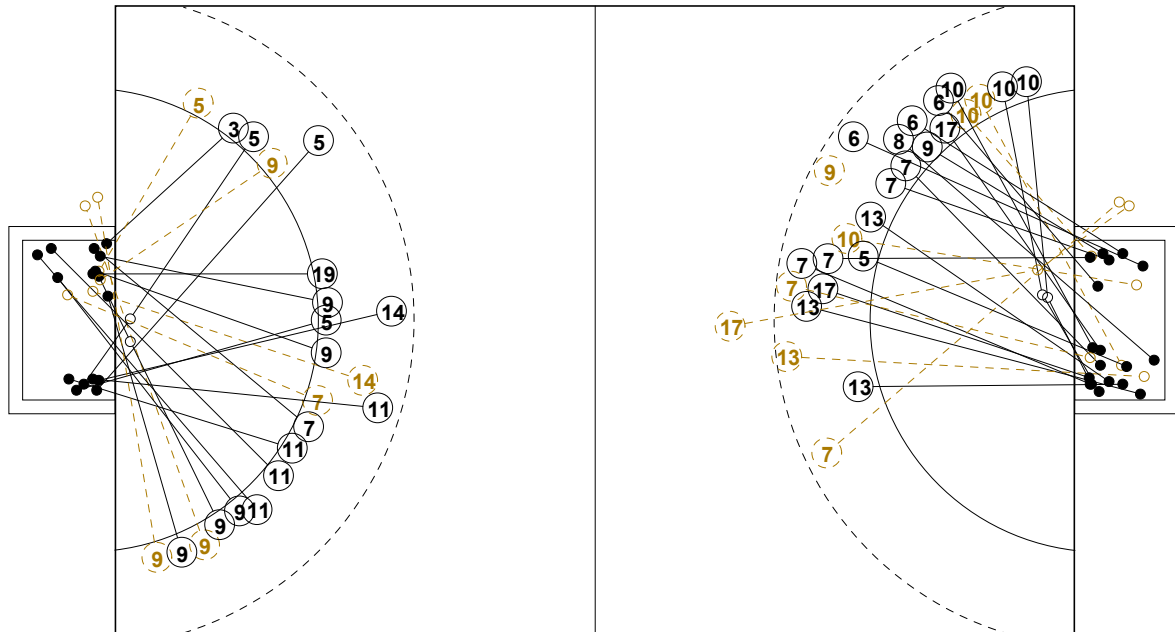

III WOMEN'S YOUTH WORLD CHAMPIONSHIP 2010 IN DOM PICTORIAL MATCH STATISTICS

ROUND 7

MATCH 44

100802044-21-1/1