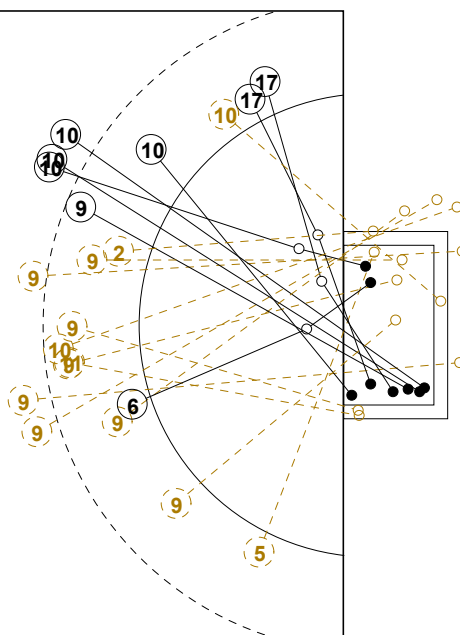

1st Half
14 : 8