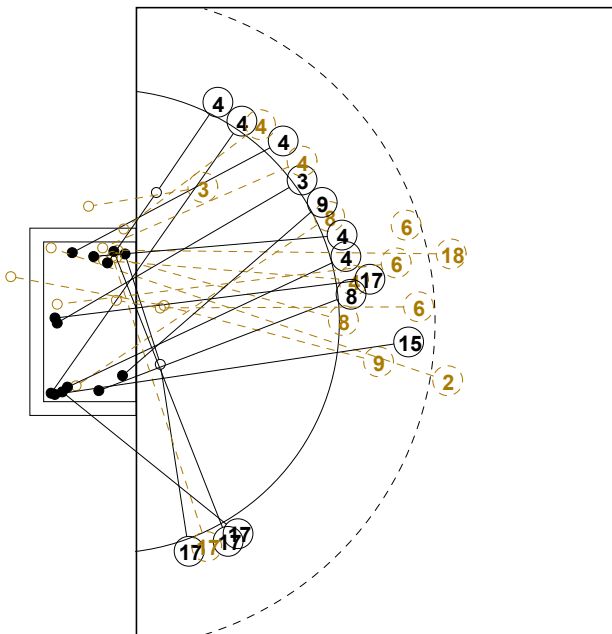

III WOMEN'S YOUTH WORLD CHAMPIONSHIP 2010 IN DOM PICTORIAL MATCH STATISTICS

ROUND 8

MATCH 57

100802057-21-1/1

1st Half
7 : 14

2nd Half
28 : 15