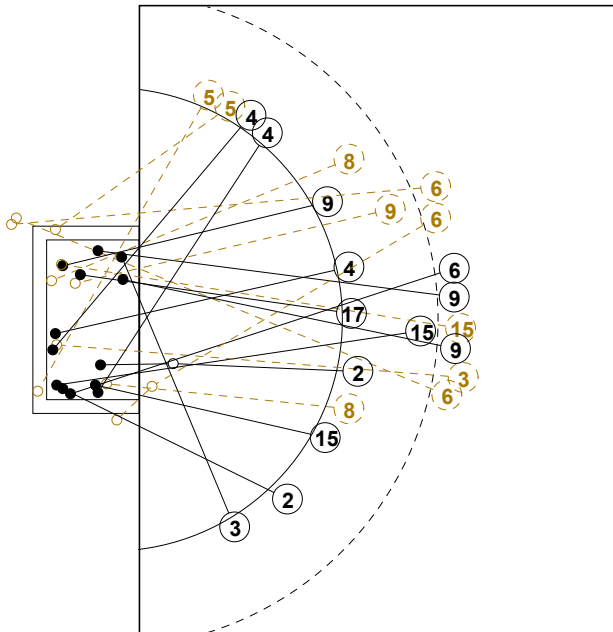

III WOMEN'S YOUTH WORLD CHAMPIONSHIP 2010 IN DOM PICTORIAL MATCH STATISTICS

ROUND 4

MATCH 26

100802026-21-1/1

1st Half
22 : 13

2nd Half
30 : 36

III WOMEN'S YOUTH WORLD CHAMPIONSHIP 2010 IN DOM
MATCH SHOT REPORT