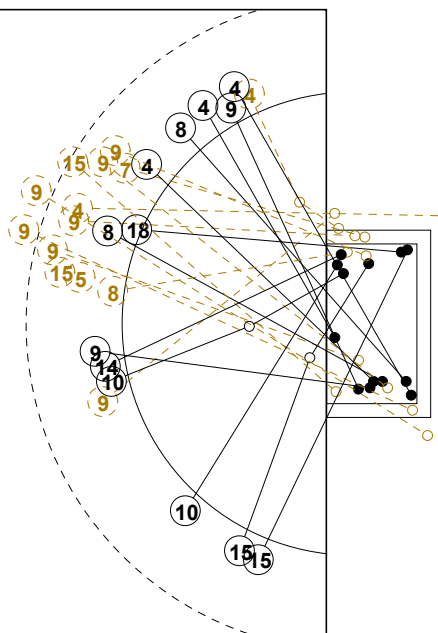

III WOMEN'S YOUTH WORLD CHAMPIONSHIP 2010 IN DOM PICTORIAL MATCH STATISTICS

ROUND 1

MATCH 11

100802011-21-1/1

1st Half
13 : 12

2nd Half
34 : 27

III WOMEN'S YOUTH WORLD CHAMPIONSHIP 2010 IN DOM MATCH SHOT REPORT