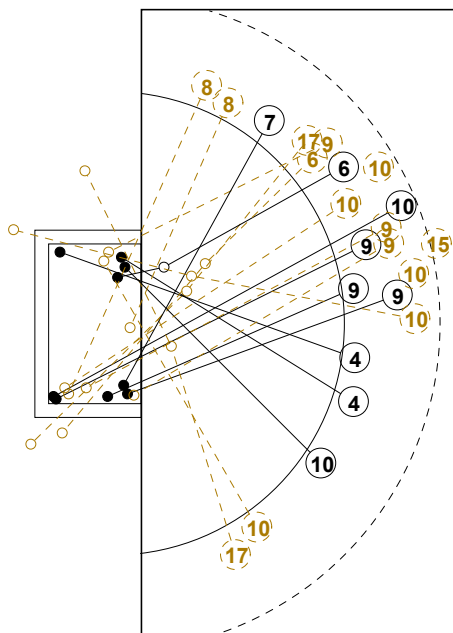

1st Half
14 : 8