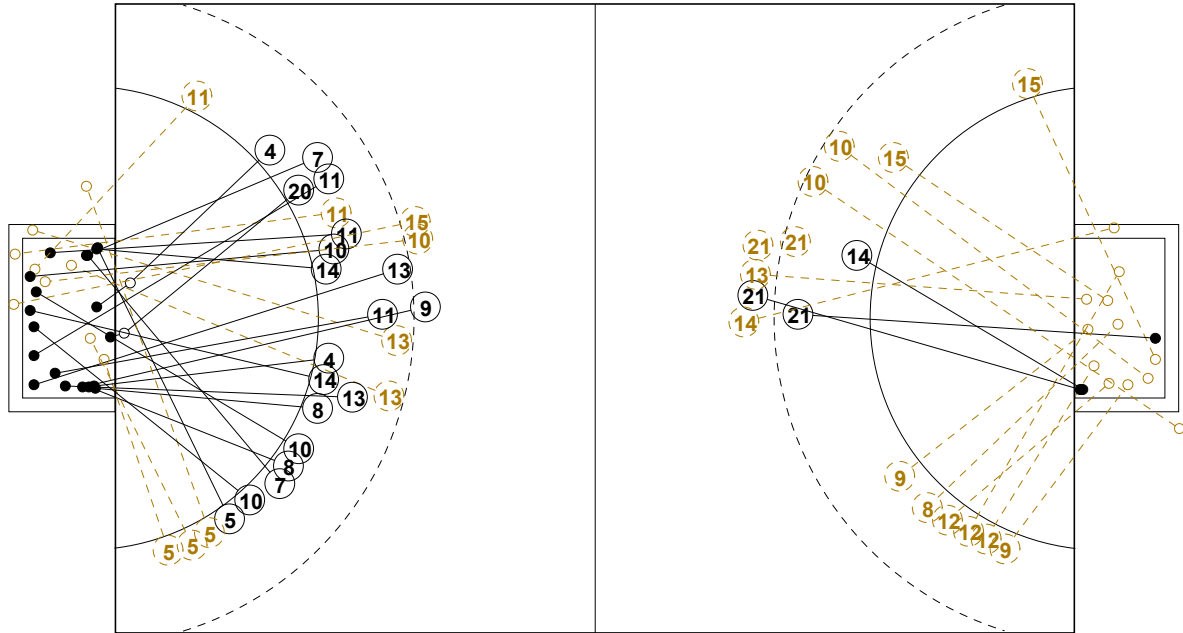

III WOMEN'S YOUTH WORLD CHAMPIONSHIP 2010 IN DOM PICTORIAL MATCH STATISTICS

ROUND 1

MATCH 32

100802032-21-1/1