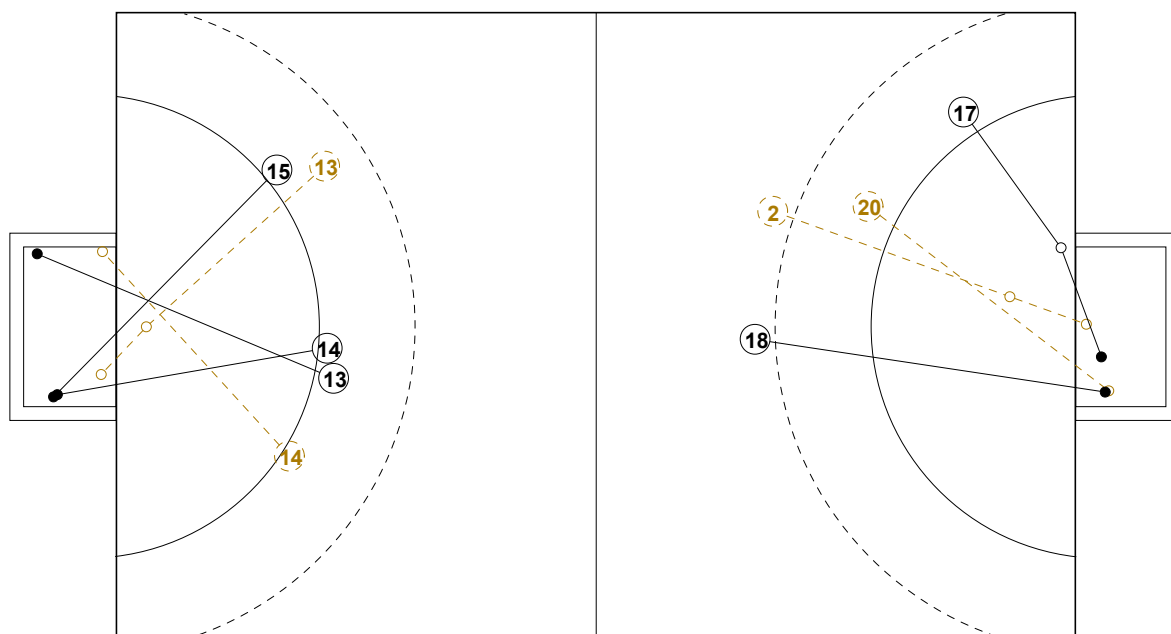

ROUND 7

MATCH 48

100802048-21-1/1

Extra 1-1
20 : 21

Extra 1-2
24 : 22

III WOMEN'S YOUTH WORLD CHAMPIONSHIP 2010 IN DOM
MATCH SHOT REPORT

ROUND 7

MATCH 48