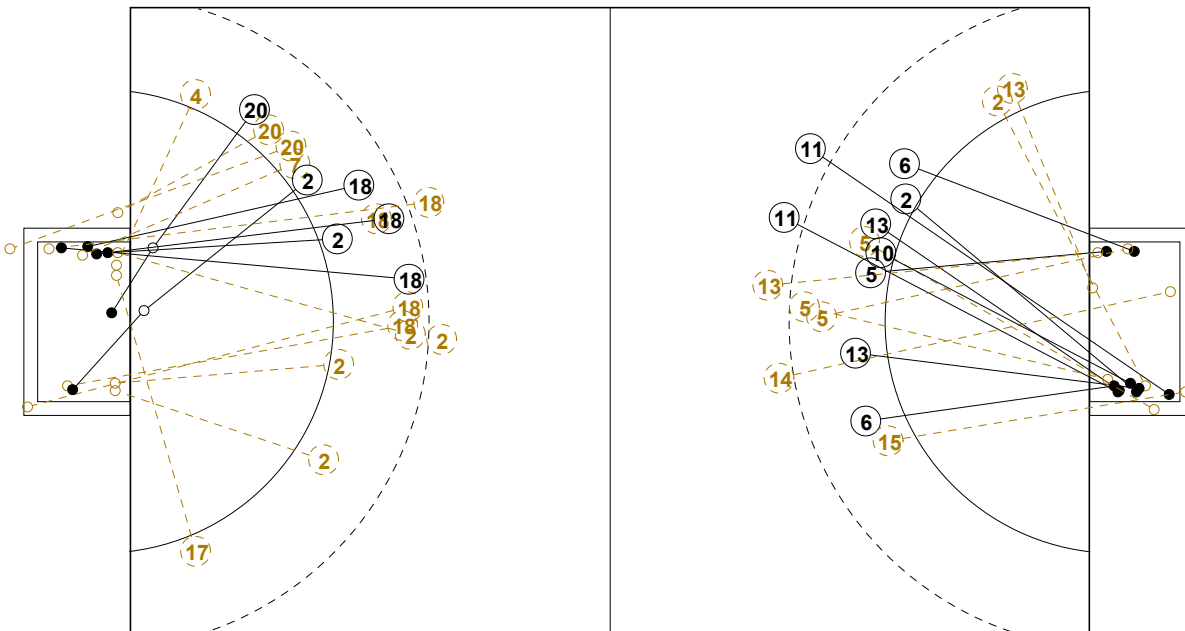

1st Half
10 : 10