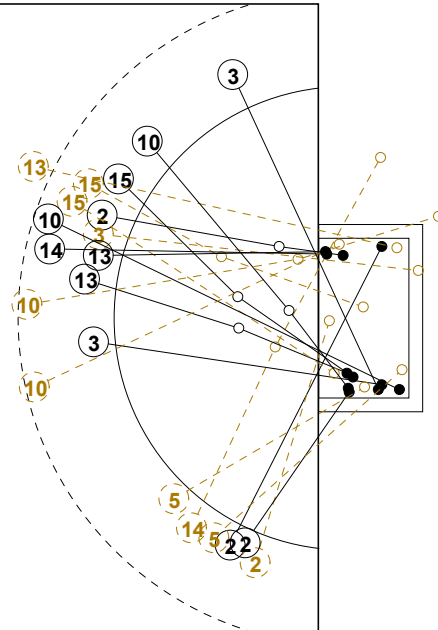

III WOMEN'S YOUTH WORLD CHAMPIONSHIP 2010 IN DOM PICTORIAL MATCH STATISTICS

ROUND 6

MATCH 10

100802010-21-1/1

1st Half
13 : 11

2nd Half
24 : 24

III WOMEN'S YOUTH WORLD CHAMPIONSHIP 2010 IN DOM
MATCH SHOT REPORT