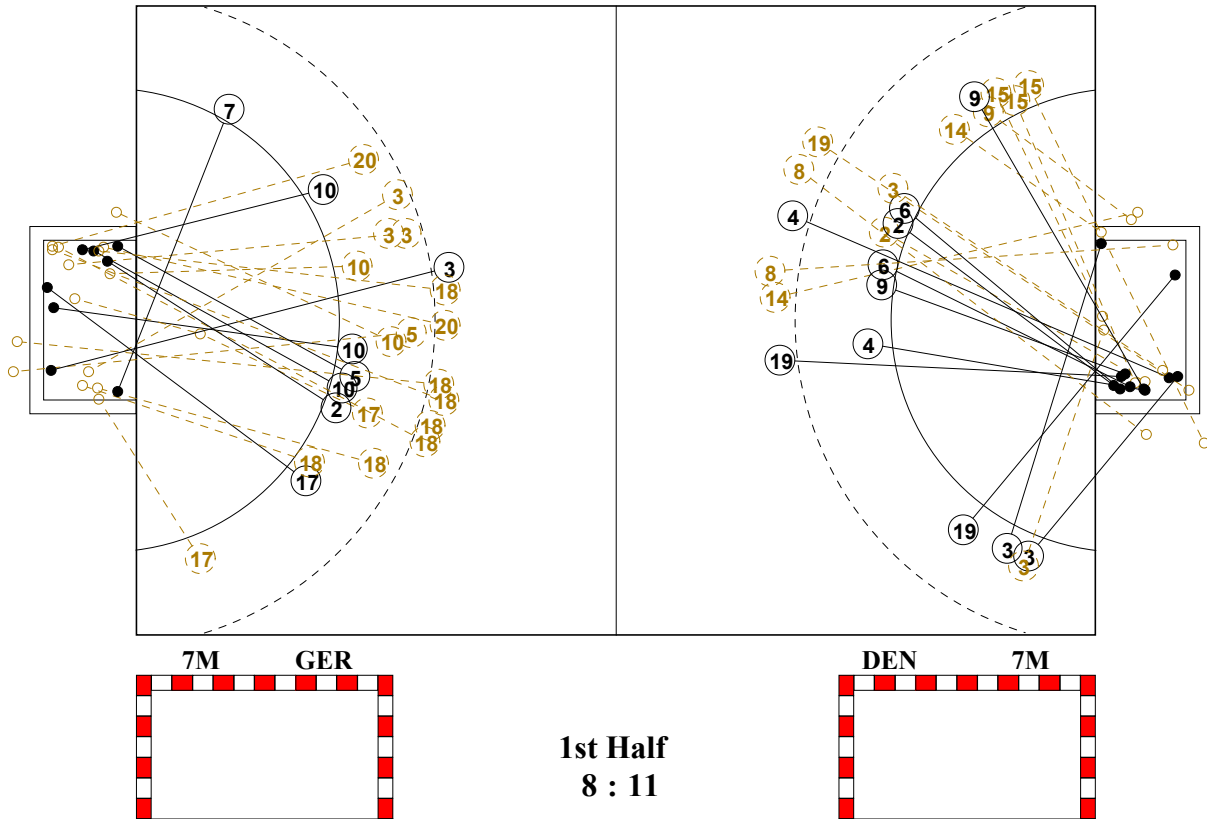

III WOMEN'S YOUTH WORLD CHAMPIONSHIP 2010 IN DOM

INDV/TEAM MATCH STATISTICS

OFFICIAL
HANDBALL
YOUTH WOMEN

PRELIMINARY
ROUND 5

GROUP A
MATCH 8

100802008-14-2/2
Handball Pavillion
06/08/2010 18:00

No.	Name	Field Shot	Line Shot	Wing Shot	Fast Brk.	Brk. Thr.	Free Thr.	7m Thr.	Total	Rate %	ASST.	ERR.	WAR.	2'	DIS. EXC.	TIME
DENMARK(DEN)																
<i>(COURT PLAYER)</i>																
1	GREVE Cecilie									0.0%		1				00:55:51
2	BILTOFT Mia		1/2						1/2	50.0%		1	1			00:29:30
3	PEDERSEN Anne		0/1	3/4	1/1				4/6	66.7%		4				00:50:49
4	CHRISTIANSEN C	1/1	0/1			1/1			2/3	66.7%	2	1				00:28:59
6	HEINDAHL K		6/6						6/6	100%						00:33:19
7	KRISTIANSEN S	1/4							1/4	25.0%	1					00:20:53
8	NIELSEN Anne	0/3	1/2						1/5	20.0%	5	1				00:29:29
9	KNUDSEN Stine			0/1	1/1	1/1			2/3	66.7%						00:19:36
12	CLAUSEN Natasja									0.0%						00:04:09
14	MOGENSEN M	0/1	0/1			0/1			0/3	0.0%	1	3				00:20:16
15	WOLLER Fie			1/4	1/1				2/5	40.0%						00:40:21
19	BURGAARD Louise	0/1	0/1	2/2			1/1	1/1	4/6	66.7%	1	2				00:46:02
22	KRISTENSEN M		1/2				1/1		2/3	66.7%		1	1			00:20:44
24	ANDERSEN Janne			0/1	1/1				1/2	50.0%			1			00:19:58
Total		2/10	9/16	6/12	4/4	2/3	2/2	1/1	26/48	54.2%	10	14	3			
<i>(GOALKEEPER)</i>																
1	GREVE Cecilie	15/19	4/7	1/5	1/5	1/1	2/2		24/39	61.5%		1				00:55:51
12	CLAUSEN Natasja	1/1						0/1	1/2	50.0%						00:04:09
Total		16/20	4/7	1/5	1/5	1/1	2/2	0/1	25/41	61.0%		1				

COURT PLAYER: GOALS/SHOTS

GOALKEEPER: SAVED/SHOTS

TEAM TOTALS	GOALS	SAVED	MISSED	POST	BLOCKED	TOTAL	RATE(%)
Field Shot	2	4	3	1		10	20.0%
Line Shot	9	3	2	2		16	56.3%
Wing Shot	6	3	2	1		12	50.0%
Fastbreak	4					4	100.0%
Breakthrough	2			1		3	66.7%
Free Throw	2					2	100.0%
7M-Throw	1					1	100.0%

III WOMEN'S YOUTH WORLD CHAMPIONSHIP 2010 IN DOM PICTORIAL MATCH STATISTICS

ROUND 5

MATCH 8

100802008-21-1/1