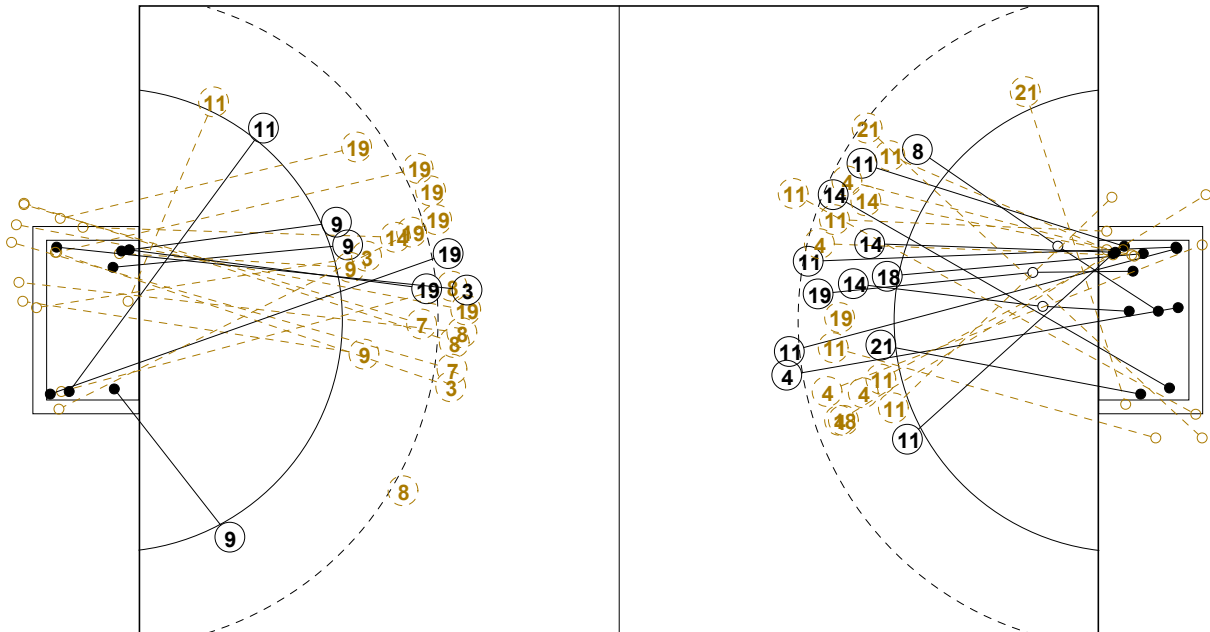

III WOMEN'S YOUTH WORLD CHAMPIONSHIP 2010 IN DOM PICTORIAL MATCH STATISTICS

ROUND 8

MATCH 58

100802058-21-1/1