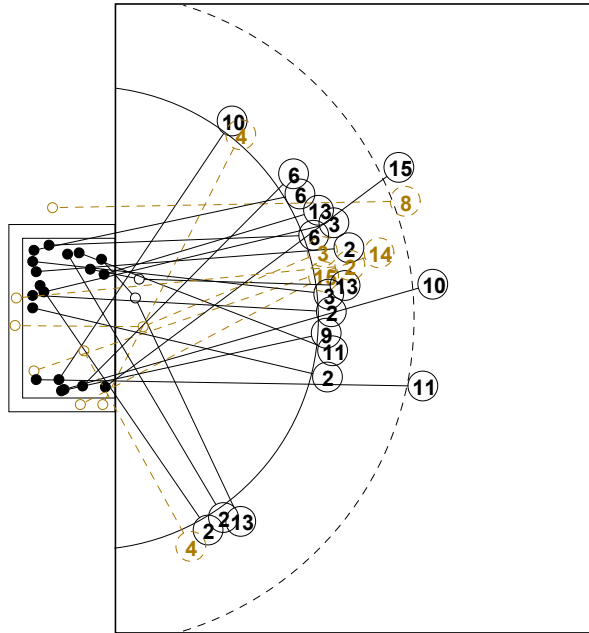

III WOMEN'S YOUTH WORLD CHAMPIONSHIP 2010 IN DOM PICTORIAL MATCH STATISTICS

ROUND 4

MATCH 26

100802026-21-1/1