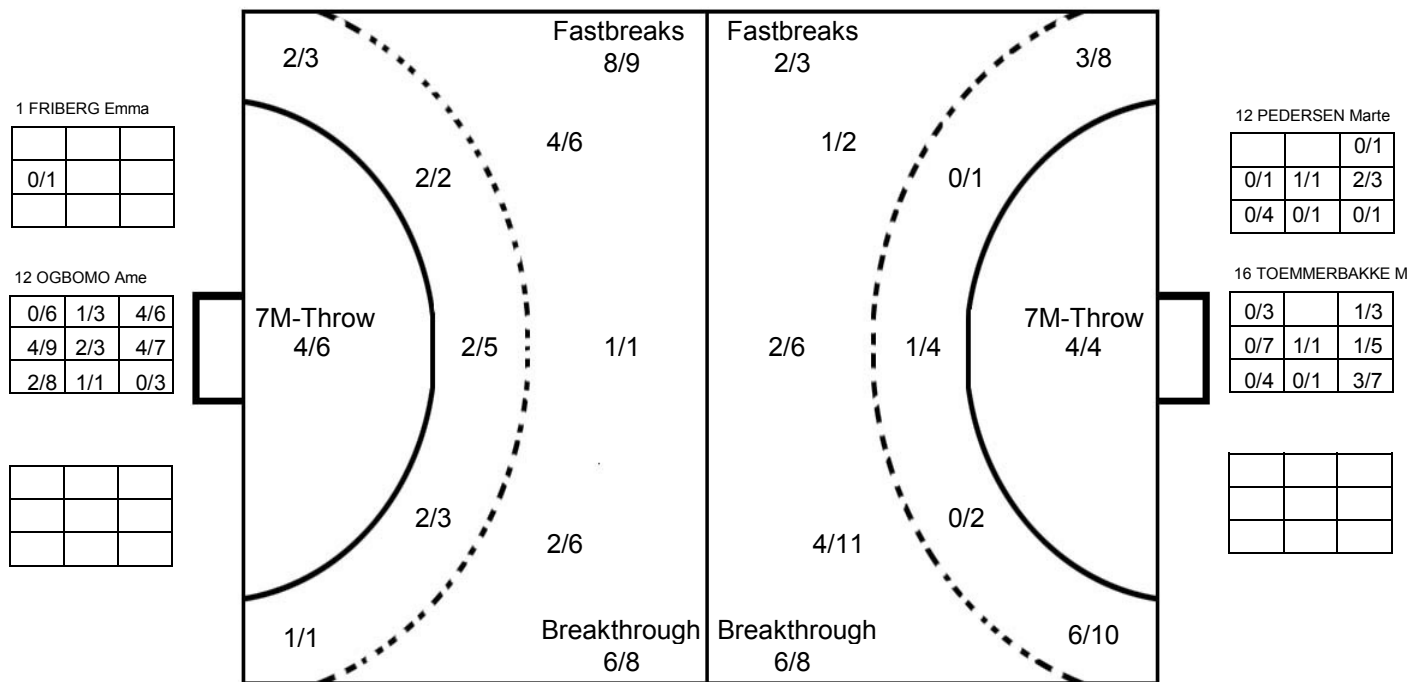

ROUND 10

MATCH 64

100802064-41-1/1

SWEDEN

Table with 16 columns representing players: 1 FRIBERG Emma, 2 WALL Marie, 3 BLOHM Linn, 4 LINDH Maria, 5 TELLENMARK V, 6 DOMEIJ Alexandra, 7 JOHANSSON Sara, 8 HALLBERG Linn, 9 DANIELSSON Clara, 10 STROMBERG Carin, 11 ADLER Maria, 12 OGBOMO Ame, 13 LARSSON Lina, 14 CLAESON Linnea, 15 LARSSON Linn, 16 ZEIDLER Fredrika. Each player has a 3x3 grid for shot statistics and a line for Post - Miss - Block - 0.