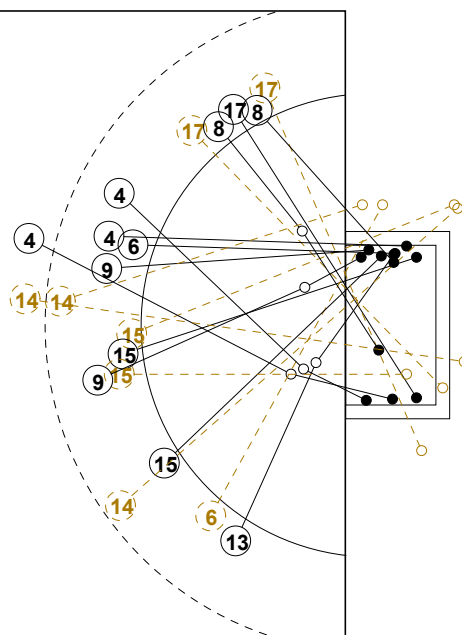

III WOMEN'S YOUTH WORLD CHAMPIONSHIP 2010 IN DOM PICTORIAL MATCH STATISTICS

ROUND 3

MATCH 15

100802015-21-1/1

1st Half
8 : 12

2nd Half
34 : 28

III WOMEN'S YOUTH WORLD CHAMPIONSHIP 2010 IN DOM
MATCH SHOT REPORT