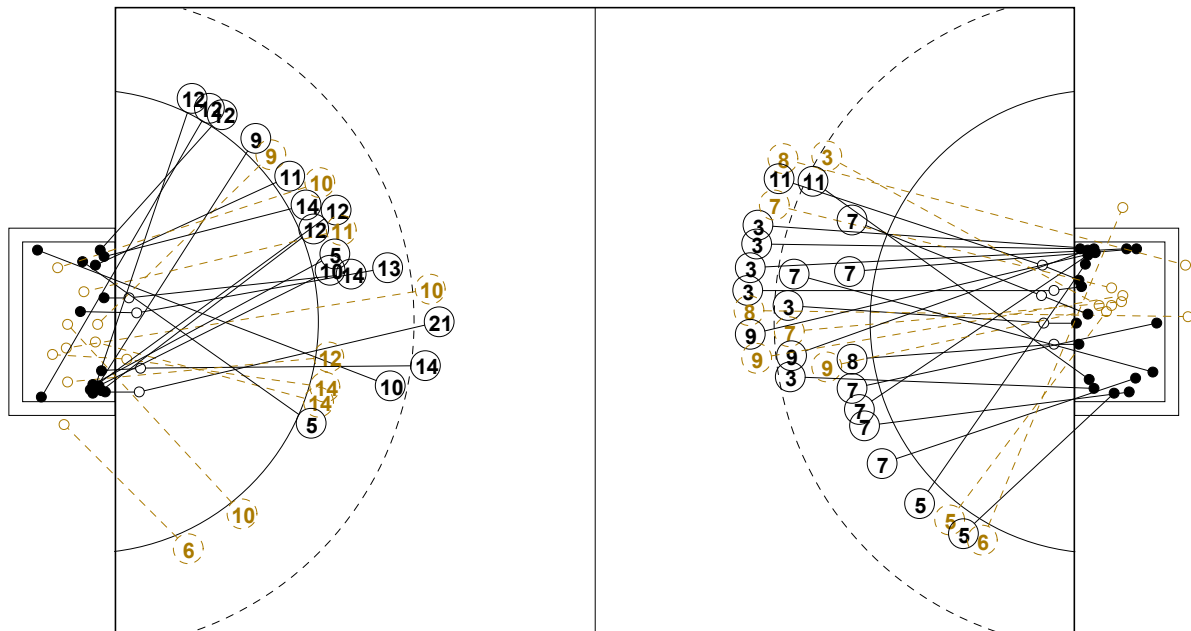

1st Half
12 : 12