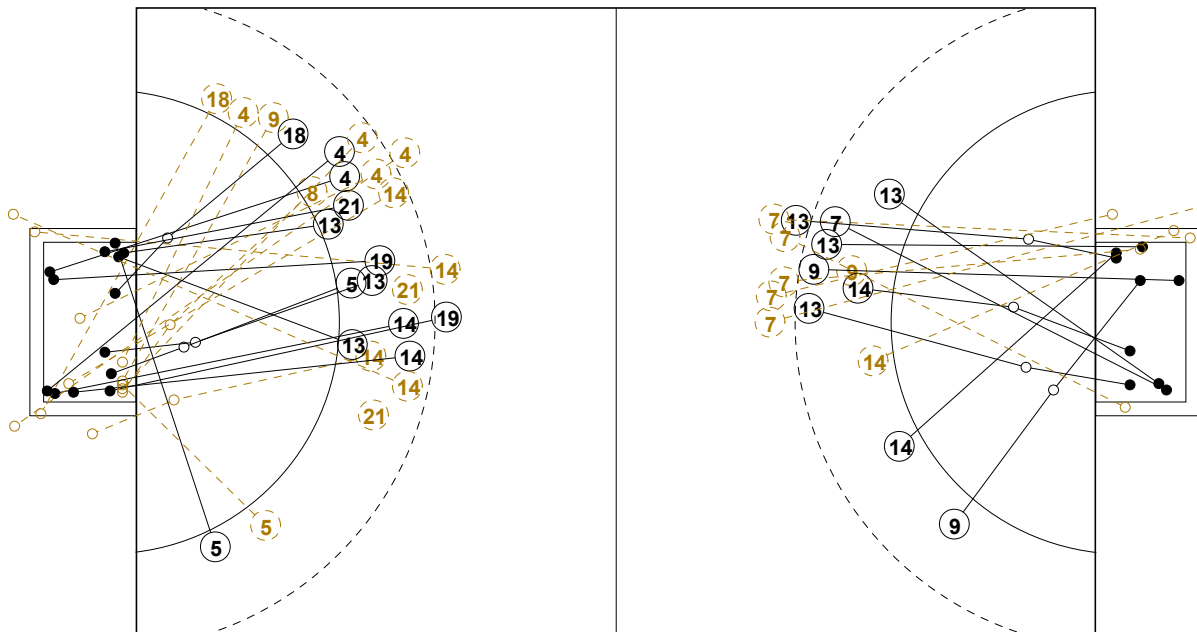

III WOMEN'S YOUTH WORLD CHAMPIONSHIP 2010 IN DOM PICTORIAL MATCH STATISTICS

ROUND 9

MATCH 61

100802061-21-1/1