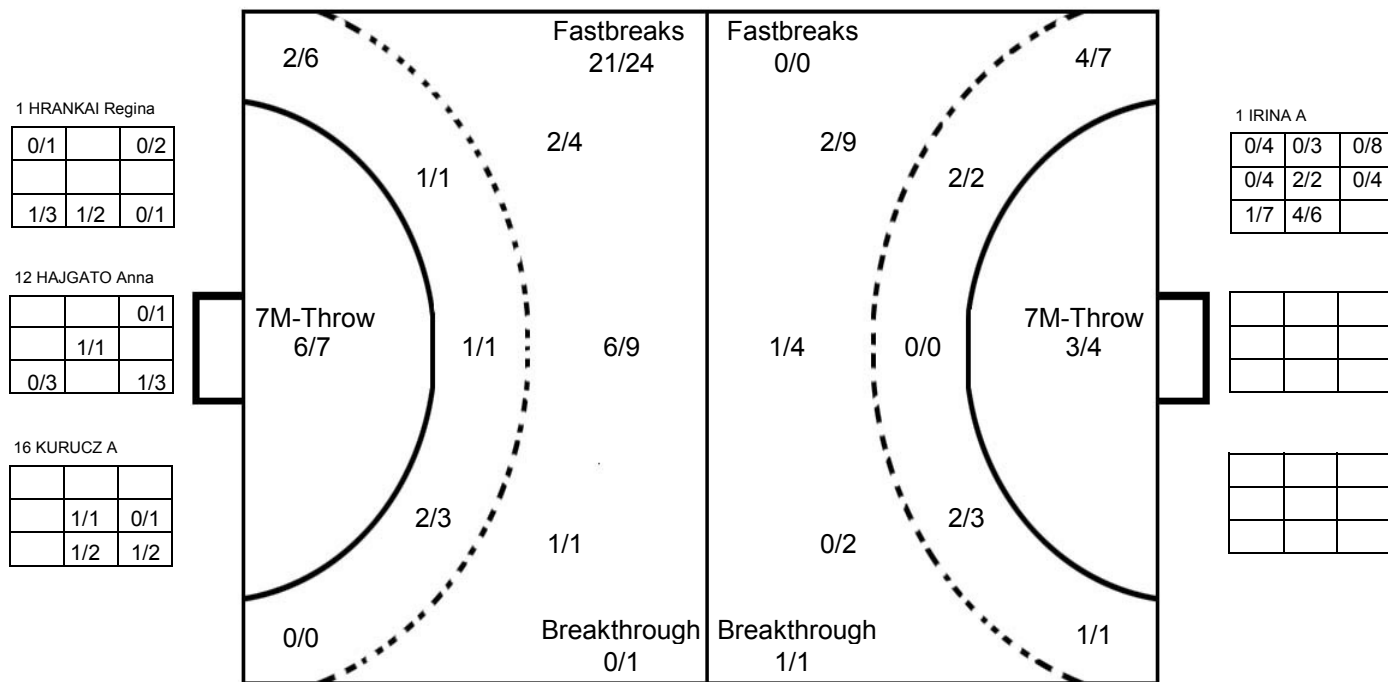

KAZAKHSTAN

Table with 8 columns representing players: 1 IRINA A, 2 MARIYA Zaytseva, 3 MARINA Bazhina, 4 AKMARAL B, 5 ALYONA T, 7 OLGA Dergunova, 9 AIDA Z, 10 ANASTASSIYA K, 11 YEVGENIYA L, 13 YELSHAT, 14 DINARA U, 19 ELVIRA Akhmet. Each player has a 3x3 grid for shot statistics and a line for Post - Miss - Block - 0.