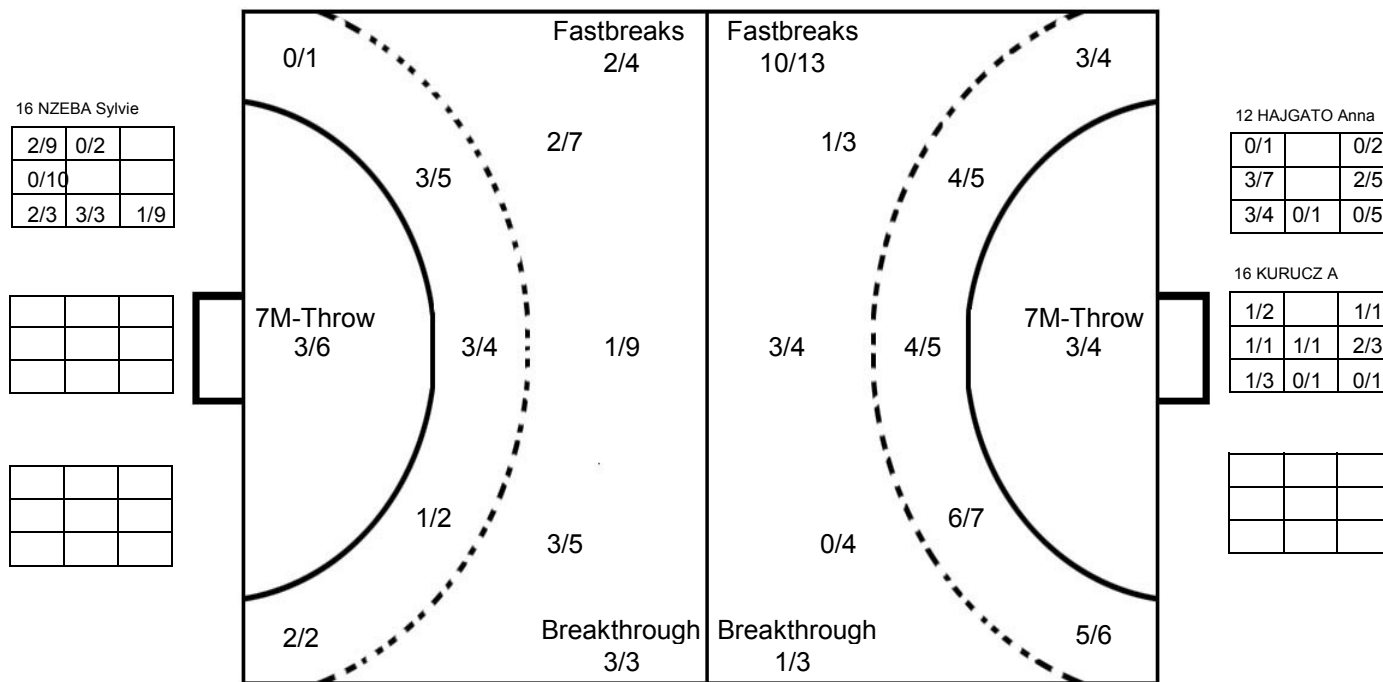

ROUND 2

MATCH 24

100802024-41-1/1

DR CONGO

Table with 16 columns representing players (1 KAKUDJI Claris to 16 NZEBA Sylvie) and 3 rows for shot statistics (Goals, Misses, Blocks). Includes Post - 0 Miss - 0 Block - 0 for each player.