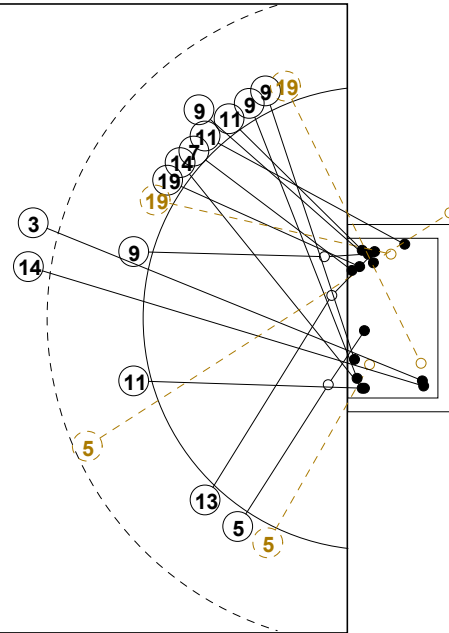

III WOMEN'S YOUTH WORLD CHAMPIONSHIP 2010 IN DOM PICTORIAL MATCH STATISTICS

ROUND 8

MATCH 53

100802053-21-1/1