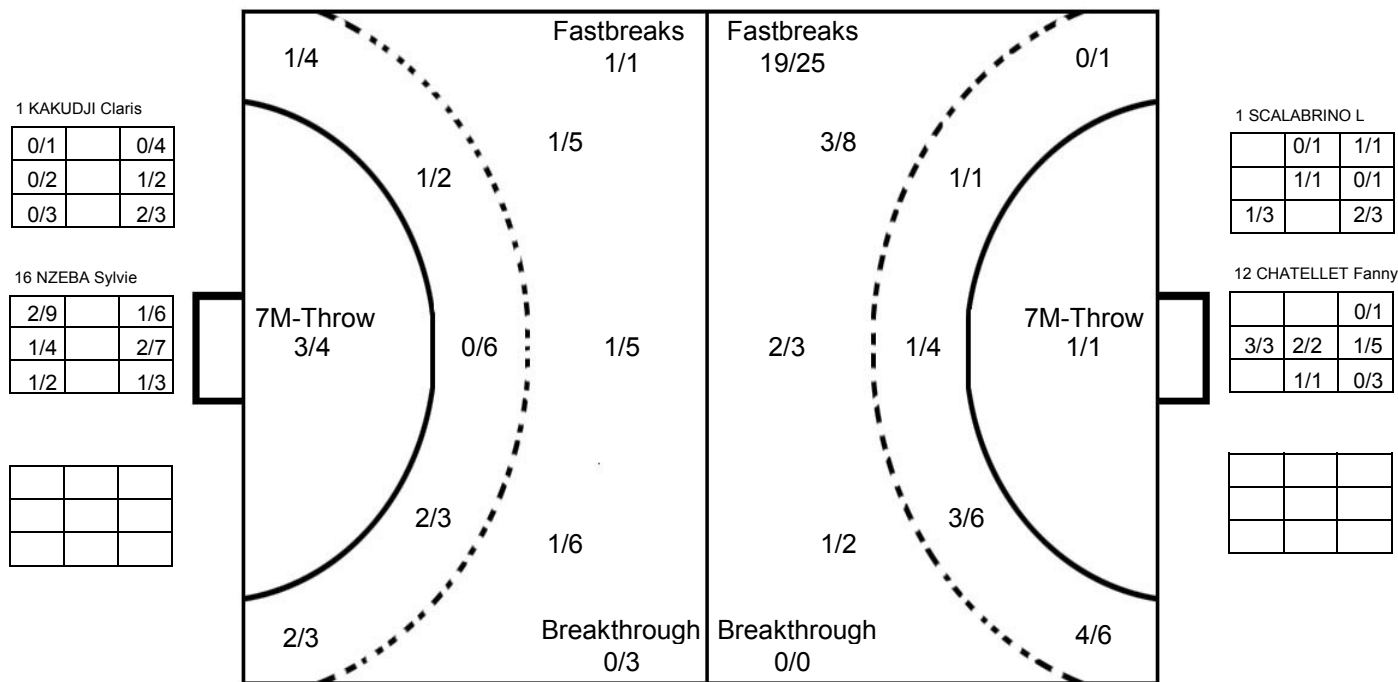

ROUND 5

MATCH 28

100802028-41-1/1

DR CONGO

Table with 16 columns representing players: 1 KAKUDJI Claris, 2 NGOIE Nicole, 3 BETU MVITA Julie, 4 KELE Mirnelle, 5 NDAMPIA Marie, 6 MALASI Awah, 7 NGATSE Cyrielle, 8 MAFANI Shada, 9 MBOMBO Gracia, 10 MBOYO Cynthia, 11 BEGO Nordeline, 12 DIAZABAKANA F, 13 MUMBALA Laetitia, 14 MPAKA Marlyse, 15 CHALWE Patience, 16 NZEBA Sylvie. Each column contains a 3x3 grid for shot statistics and a line for post-match stats (Post - Miss - Block).