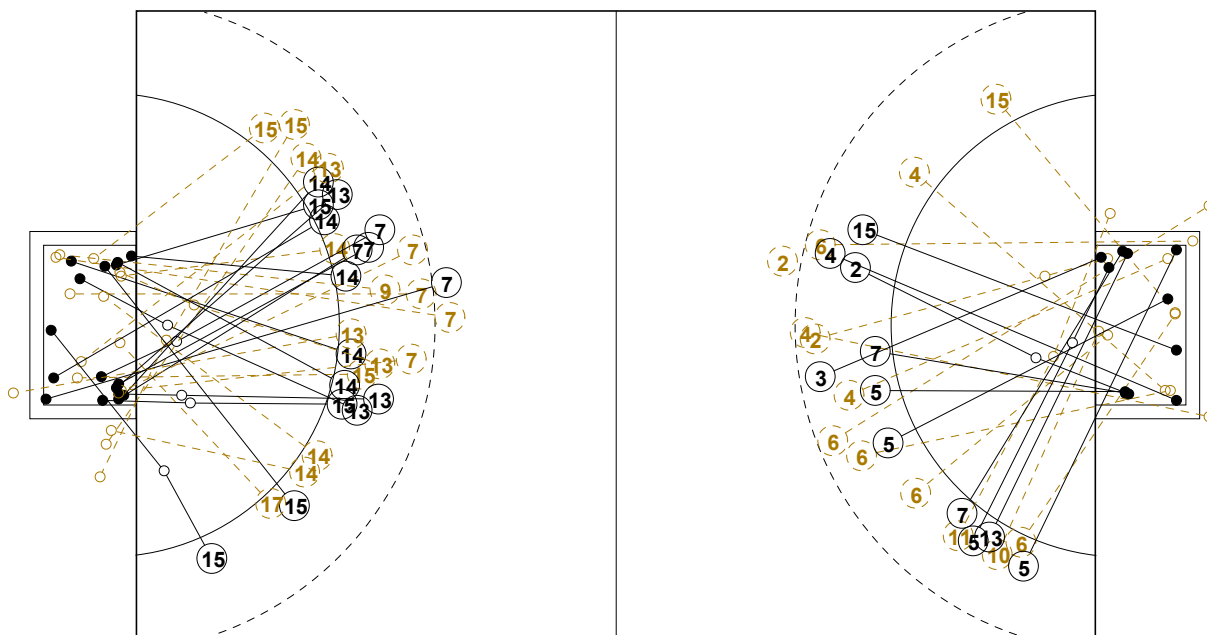

III WOMEN'S YOUTH WORLD CHAMPIONSHIP 2010 IN DOM PICTORIAL MATCH STATISTICS

ROUND 4

MATCH 16

100802016-21-1/1