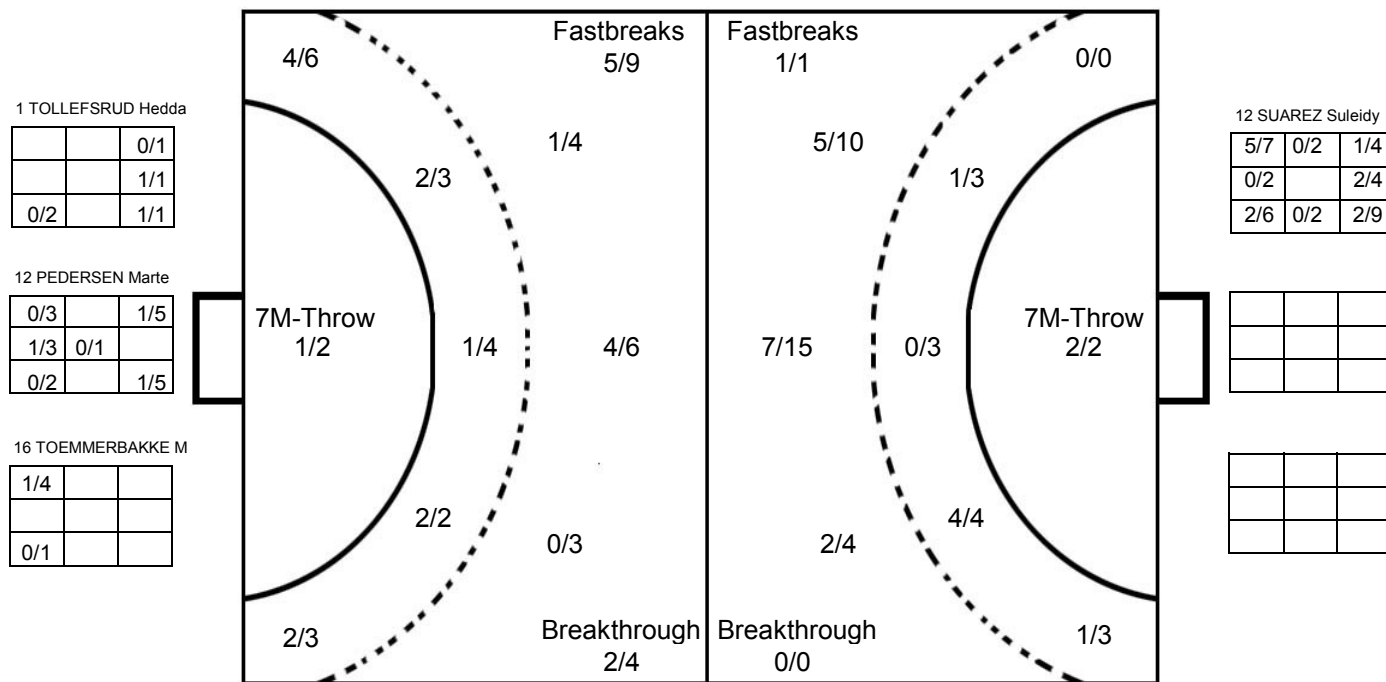

III WOMEN'S YOUTH WORLD CHAMPIONSHIP 2010 IN DOM
MATCH SHOT REPORT

ROUND 6

MATCH 19

100802019-41-1/1

NORWAY

Table listing player statistics for Norway, including names like TOLLEFSRUD, LIED, RASMUSSEN, etc., and their respective shot counts and statistics.

DOMINICAN

Table listing player statistics for Dominican Republic, including names like DOMINGUEZ, DE LA ROSA, JIMENEZ, etc., and their respective shot counts and statistics.