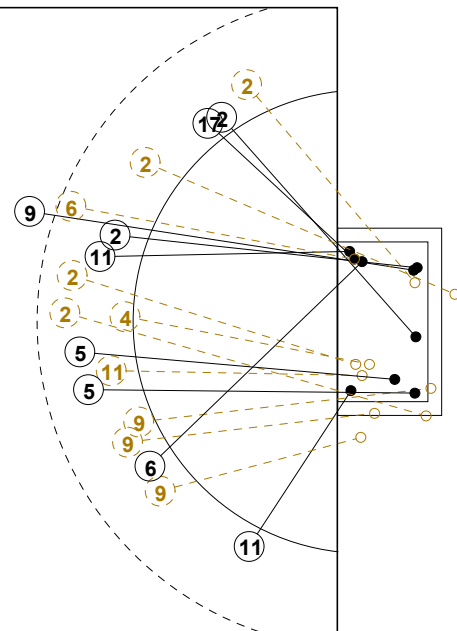

III WOMEN'S YOUTH WORLD CHAMPIONSHIP 2010 IN DOM PICTORIAL MATCH STATISTICS

ROUND 6

MATCH 10

100802010-21-1/1

1st Half
13 : 11

2nd Half
24 : 24

III WOMEN'S YOUTH WORLD CHAMPIONSHIP 2010 IN DOM
MATCH SHOT REPORT