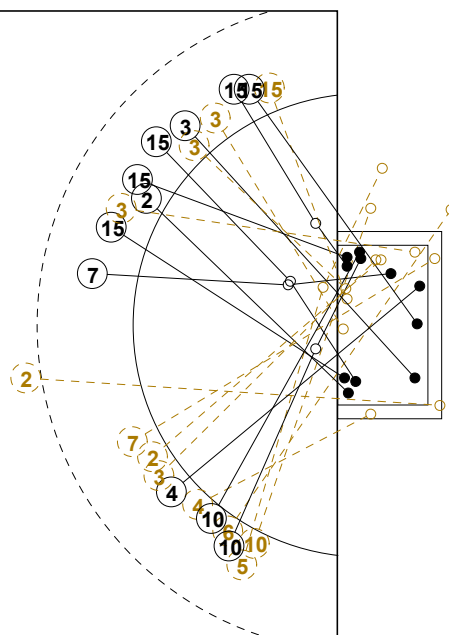

III WOMEN'S YOUTH WORLD CHAMPIONSHIP 2010 IN DOM PICTORIAL MATCH STATISTICS

ROUND 1

MATCH 11

100802011-21-1/1