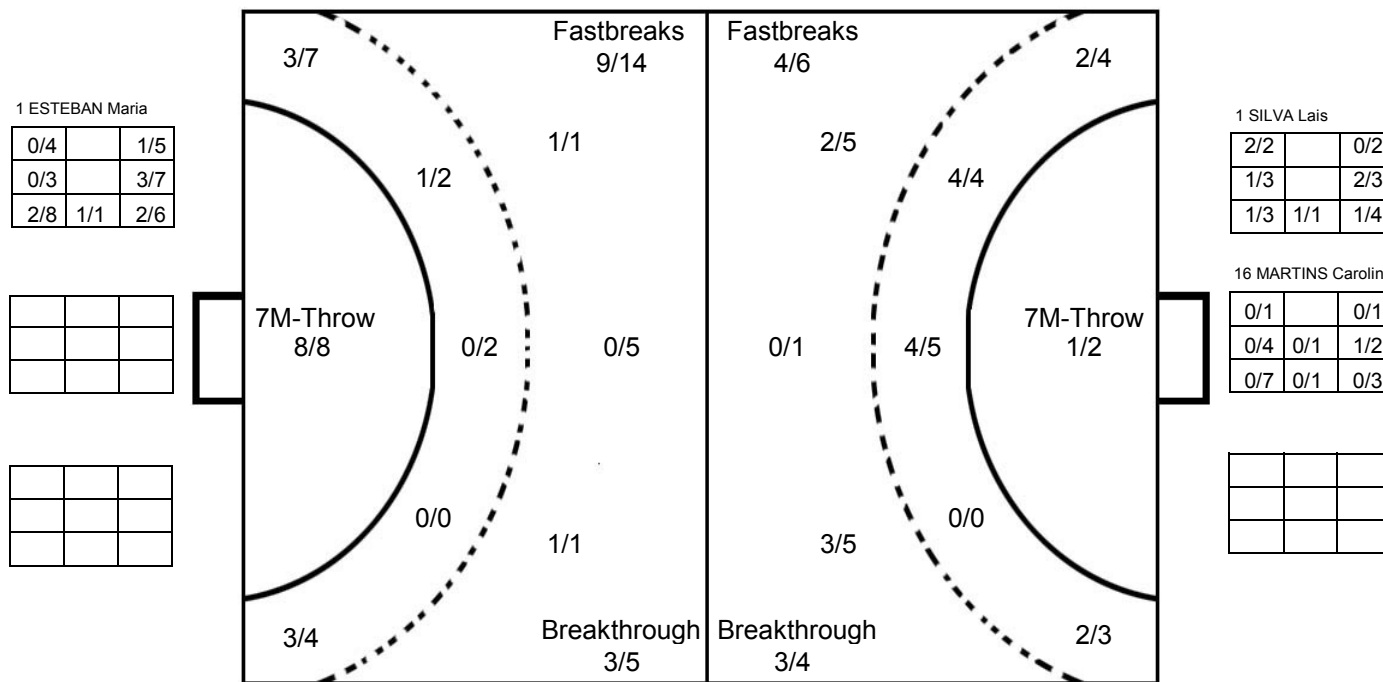

III WOMEN'S YOUTH WORLD CHAMPIONSHIP 2010 IN DOM
MATCH SHOT REPORT

ROUND 6

MATCH 40

100802040-41-1/1

SPAIN

Table listing player statistics for Spain, including names like ESTEBAN Maria, GONZALEZ Lara, CIFUENTES C, etc., and their respective goal counts and shot statistics.

BRAZIL

Table listing player statistics for Brazil, including names like SILVA Lais, SOUZA Daise, ROCHA Francielle, etc., and their respective goal counts and shot statistics.