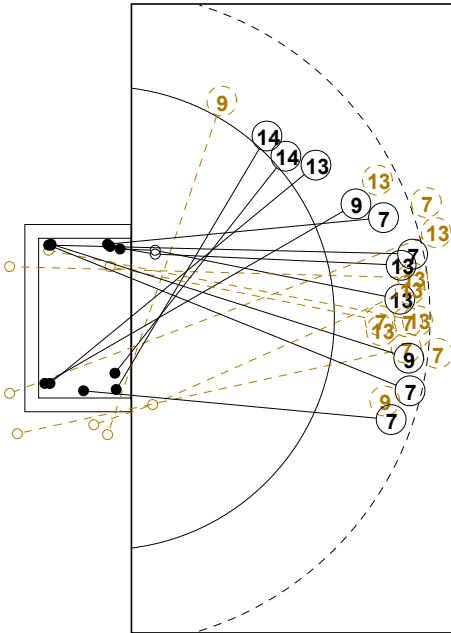

III WOMEN'S YOUTH WORLD CHAMPIONSHIP 2010 IN DOM PICTORIAL MATCH STATISTICS

ROUND 6

MATCH 19

100802019-21-1/1