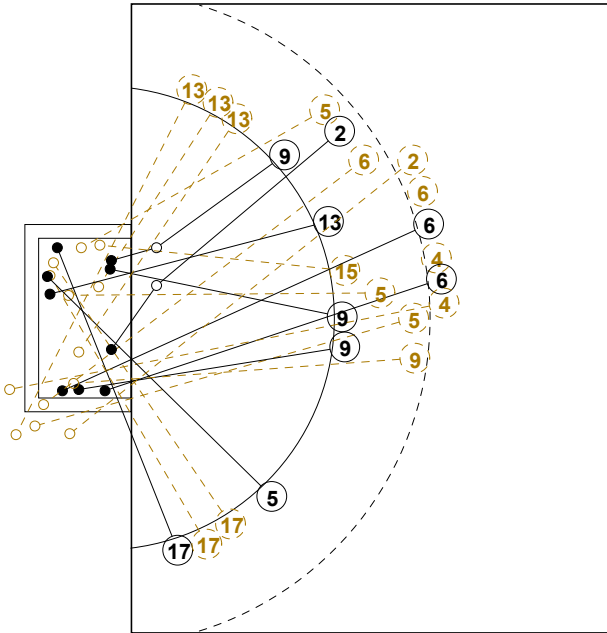

III WOMEN'S YOUTH WORLD CHAMPIONSHIP 2010 IN DOM PICTORIAL MATCH STATISTICS

ROUND 10

MATCH 64

100802064-21-1/1