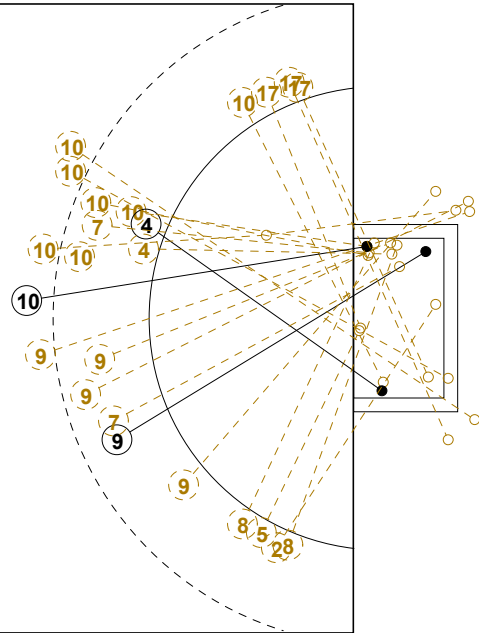

1st Half
16 : 4