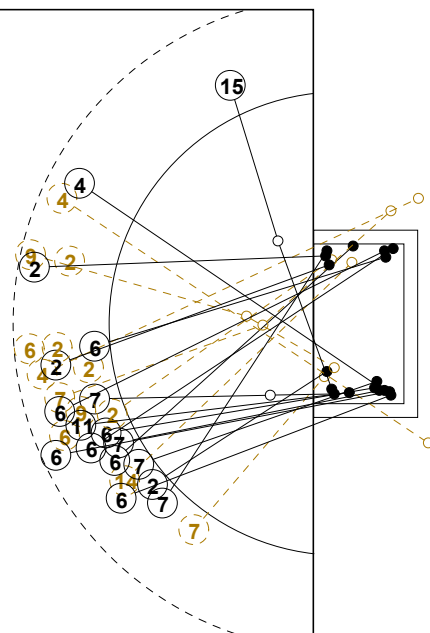

III WOMEN'S YOUTH WORLD CHAMPIONSHIP 2010 IN DOM PICTORIAL MATCH STATISTICS

ROUND 3

MATCH 15

100802015-21-1/1

1st Half
8 : 12

2nd Half
34 : 28

III WOMEN'S YOUTH WORLD CHAMPIONSHIP 2010 IN DOM
MATCH SHOT REPORT