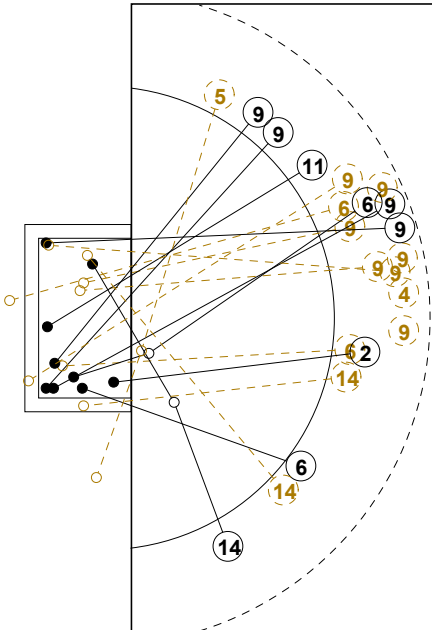

III WOMEN'S YOUTH WORLD CHAMPIONSHIP 2010 IN DOM PICTORIAL MATCH STATISTICS

ROUND 6

MATCH 10

100802010-21-1/1