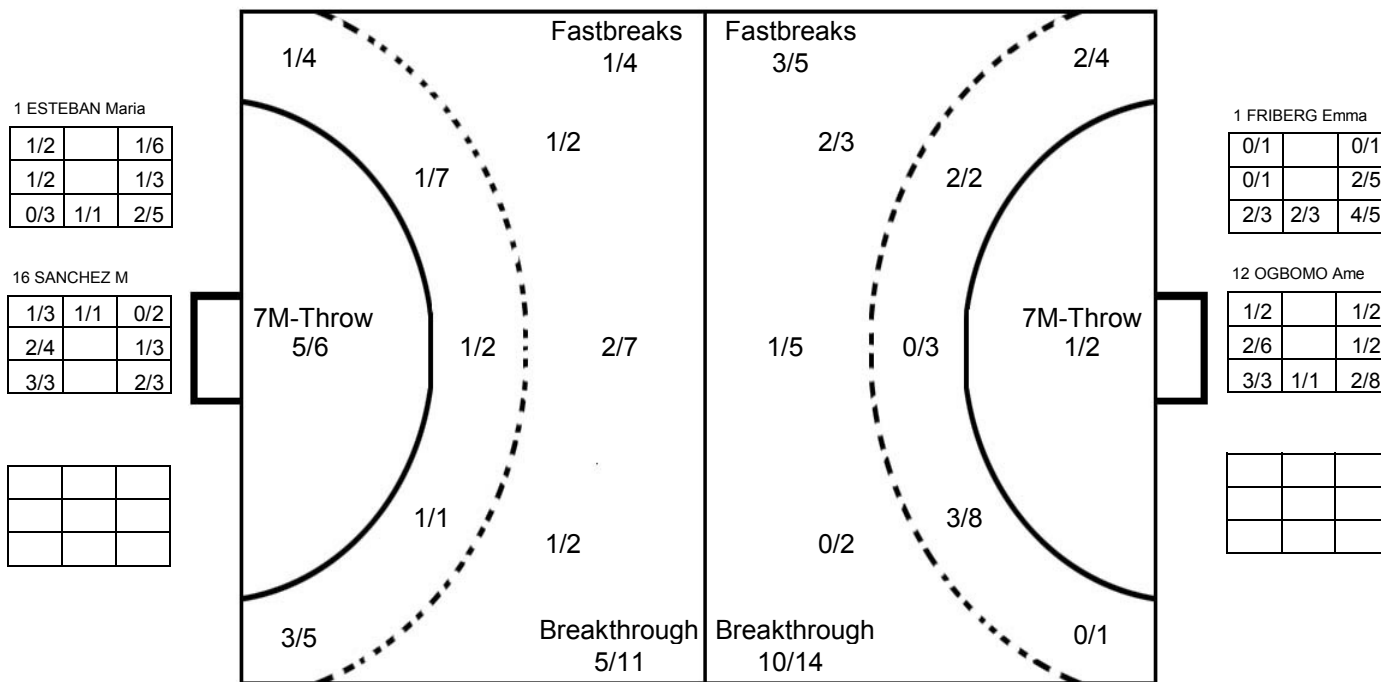

III WOMEN'S YOUTH WORLD CHAMPIONSHIP 2010 IN DOM
MATCH SHOT REPORT

ROUND 7

MATCH 48

100802048-41-1/1

SPAIN

Table listing player statistics for Spain, including names like ESTEBAN Maria, GONZALEZ Lara, CIFUENTES C, etc., and their respective goal counts and shot statistics.

SWEDEN

Table listing player statistics for Sweden, including names like FRIBERG Emma, WALL Marie, BLOHM Linn, etc., and their respective goal counts and shot statistics.