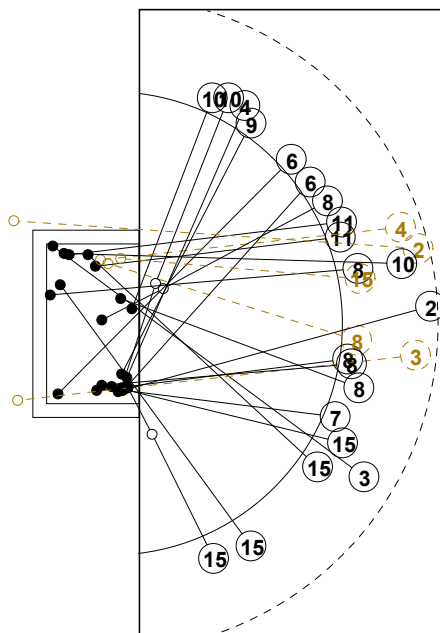

III WOMEN'S YOUTH WORLD CHAMPIONSHIP 2010 IN DOM PICTORIAL MATCH STATISTICS

ROUND 1

MATCH 11

100802011-21-1/1

1st Half
13 : 12

2nd Half
34 : 27

III WOMEN'S YOUTH WORLD CHAMPIONSHIP 2010 IN DOM MATCH SHOT REPORT