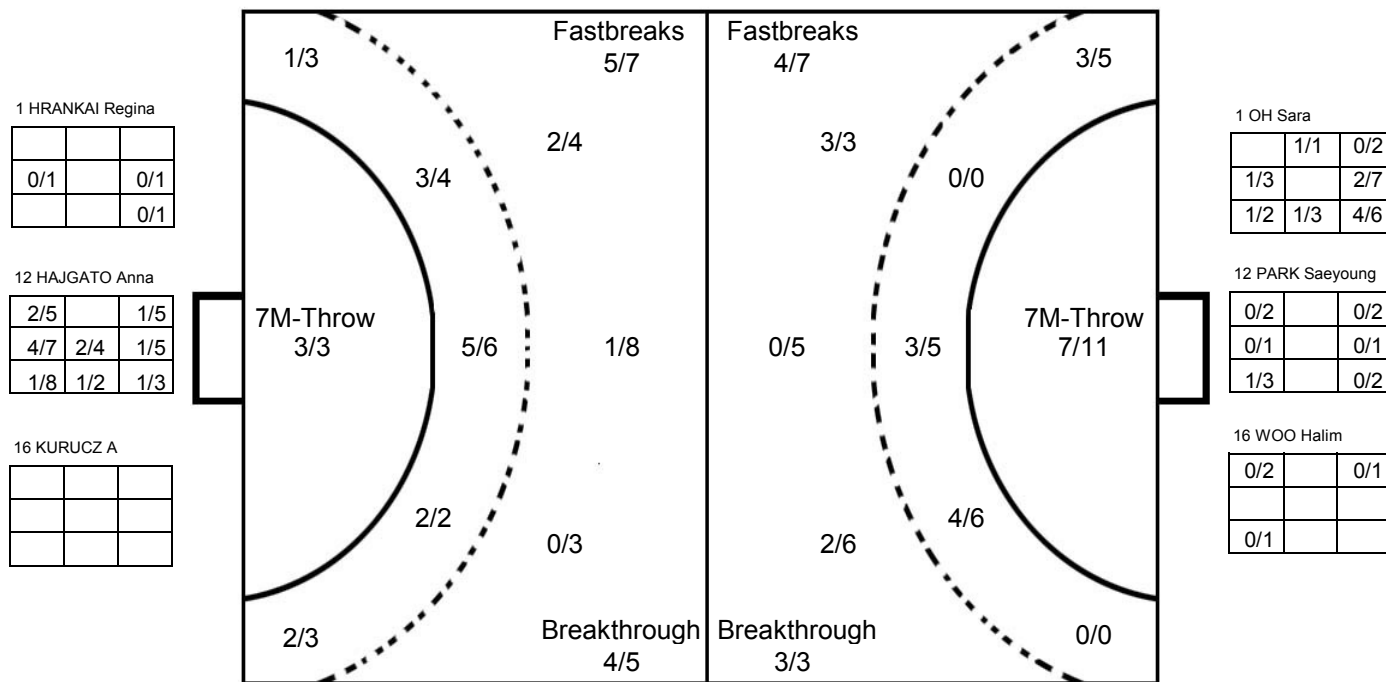

KOREA

Table with 16 columns representing players: 1 OH Sara, 2 PARK Joeoun, 3 KIM Jinsil, 4 KIM Mingyeong, 5 NOH Hyeona, 6 KIM Jinyi, 7 KIM Baeyeong, 8 SHIN Ryeojin, 9 CHOI Darae, 10 KIM Gyeongun, 11 YOON Soobin, 12 PARK Saeyoung, 13 KIM Jungeun, 14 CHO Jinsun, 15 GU Yejin, 16 WOO Halim. Each player has a 3x3 grid for shot statistics and a line for Post - Miss - Block - 0.