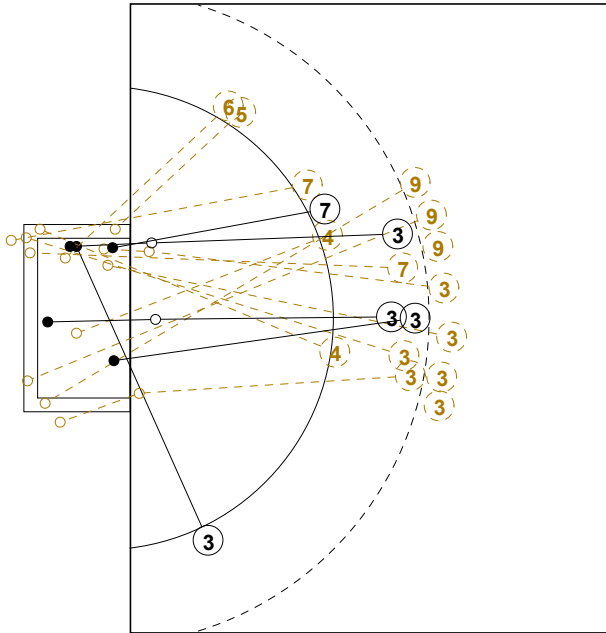

III WOMEN'S YOUTH WORLD CHAMPIONSHIP 2010 IN DOM PICTORIAL MATCH STATISTICS

ROUND 5

MATCH 28

100802028-21-1/1