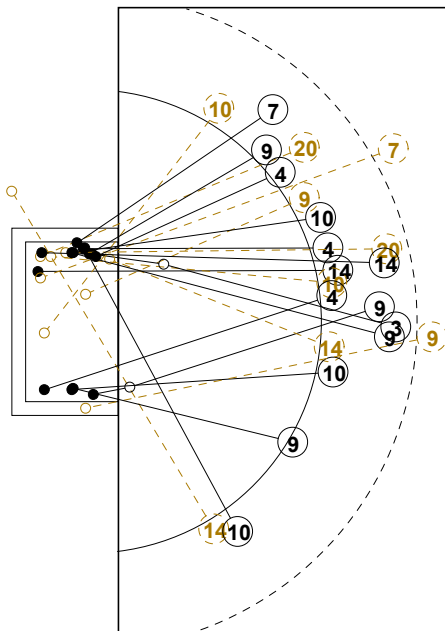

III WOMEN'S YOUTH WORLD CHAMPIONSHIP 2010 IN DOM PICTORIAL MATCH STATISTICS

ROUND 10

MATCH 63

100802063-21-1/1

1st Half
10 : 12

2nd Half
26 : 27

III WOMEN'S YOUTH WORLD CHAMPIONSHIP 2010 IN DOM
MATCH SHOT REPORT