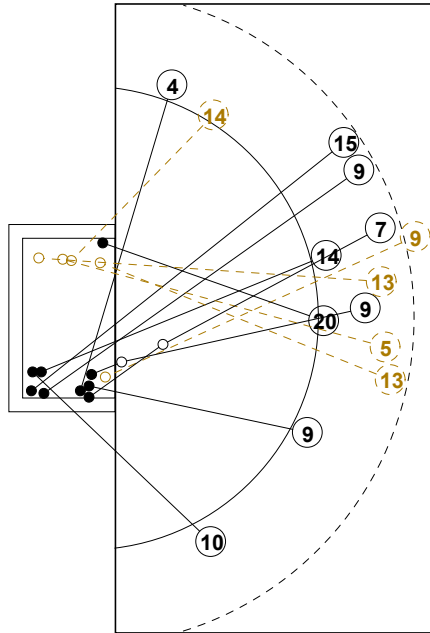

III WOMEN'S YOUTH WORLD CHAMPIONSHIP 2010 IN DOM PICTORIAL MATCH STATISTICS

ROUND 6

MATCH 40

100802040-21-1/1