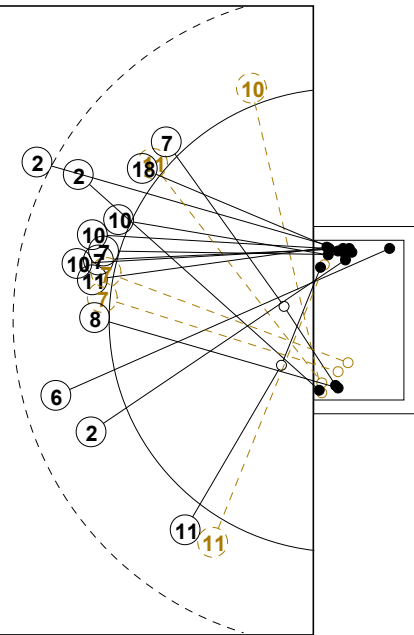

III WOMEN'S YOUTH WORLD CHAMPIONSHIP 2010 IN DOM PICTORIAL MATCH STATISTICS

ROUND 8

MATCH 57

100802057-21-1/1

1st Half
7 : 14

2nd Half
28 : 15