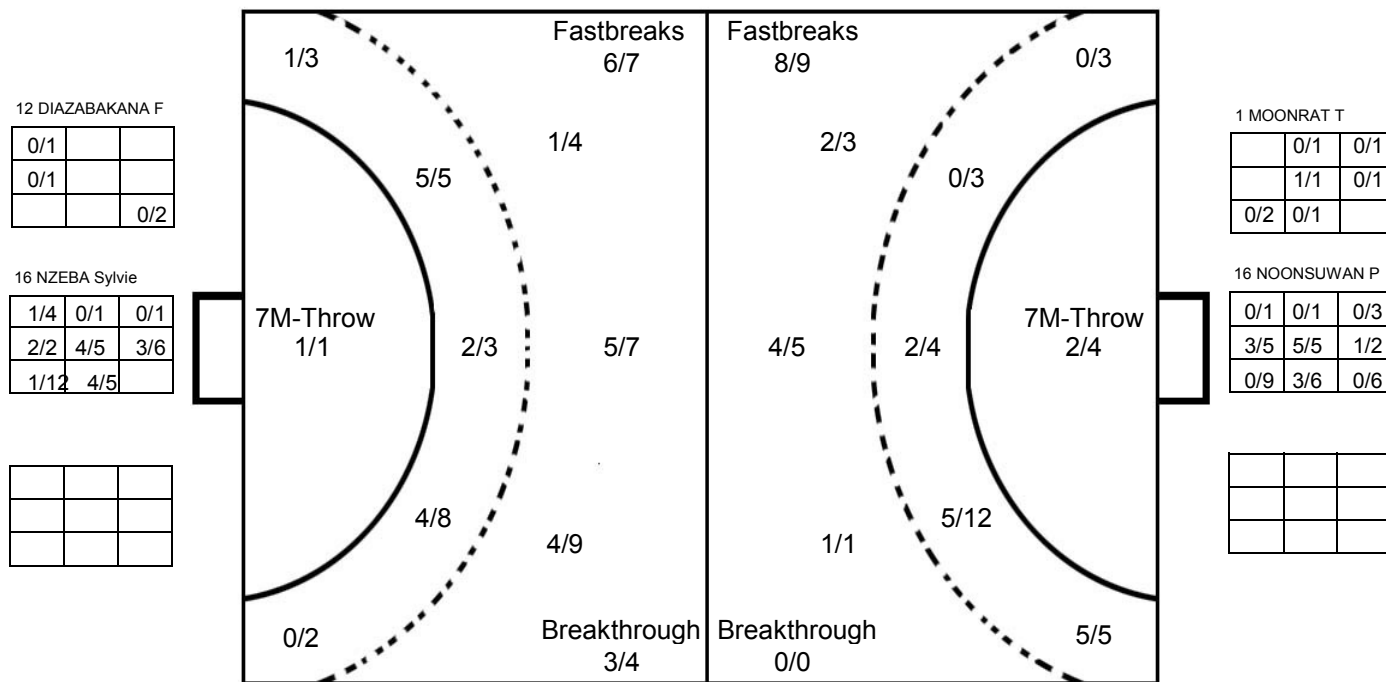

ROUND 7

MATCH 42

100802042-41-1/1

DR CONGO

Table with 16 columns representing players (1 KAKUDJI Claris to 16 NZEBA Sylvie) and 3 rows for shot statistics (Goals, Misses, Blocks).

THAILAND

Table with 12 columns representing players (1 MOONRAT T to 12 PIMAN Wipaporn) and 3 rows for shot statistics (Goals, Misses, Blocks).