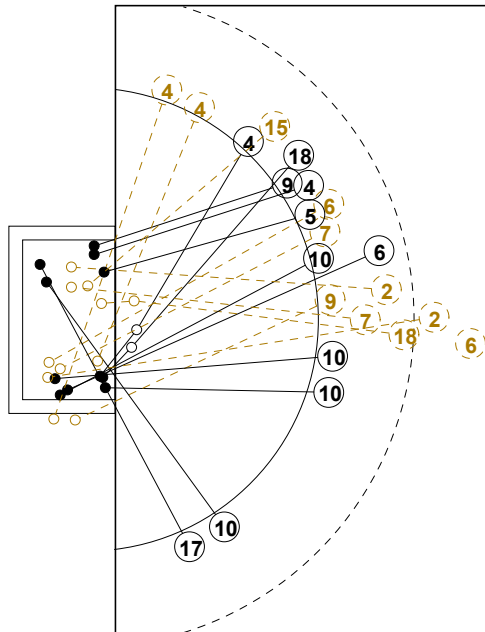

III WOMEN'S YOUTH WORLD CHAMPIONSHIP 2010 IN DOM PICTORIAL MATCH STATISTICS

ROUND 6

MATCH 40

100802040-21-1/1

1st Half
10 : 15

2nd Half
29 : 25

III WOMEN'S YOUTH WORLD CHAMPIONSHIP 2010 IN DOM
MATCH SHOT REPORT