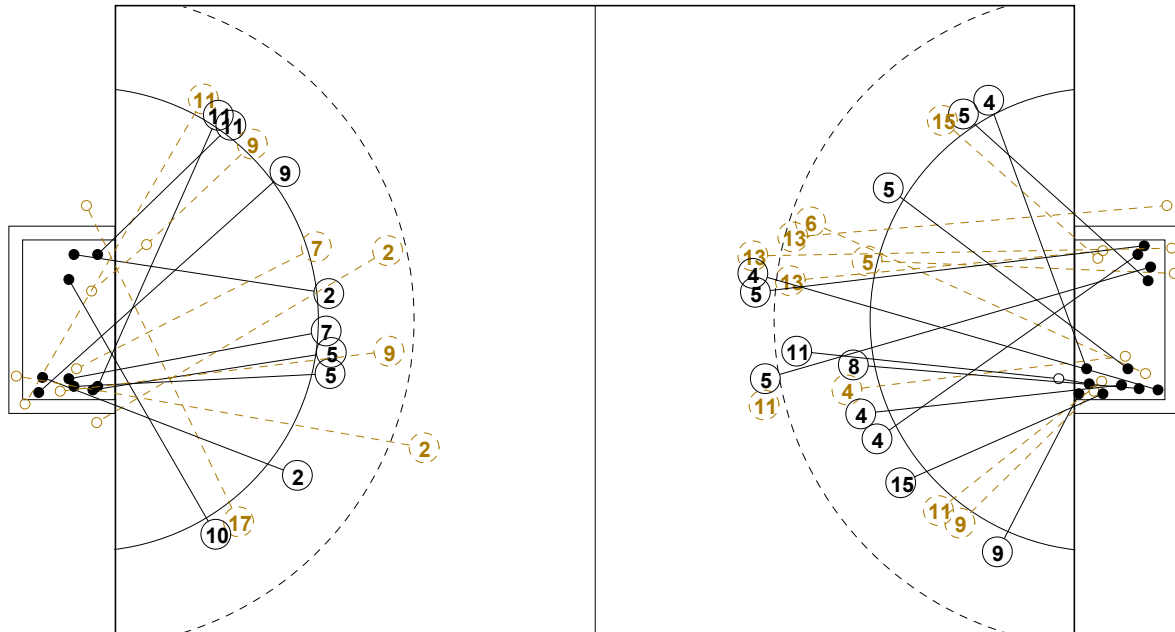

1st Half
11 : 18