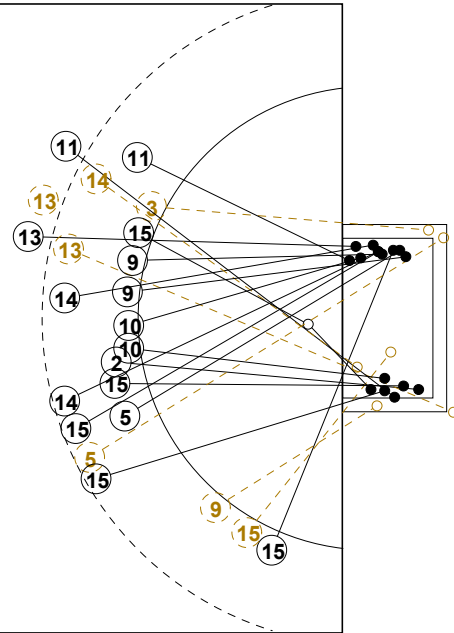

III WOMEN'S YOUTH WORLD CHAMPIONSHIP 2010 IN DOM PICTORIAL MATCH STATISTICS

ROUND 10

MATCH 64

100802064-21-1/1

1st Half
10 : 17

2nd Half
34 : 29

III WOMEN'S YOUTH WORLD CHAMPIONSHIP 2010 IN DOM
MATCH SHOT REPORT