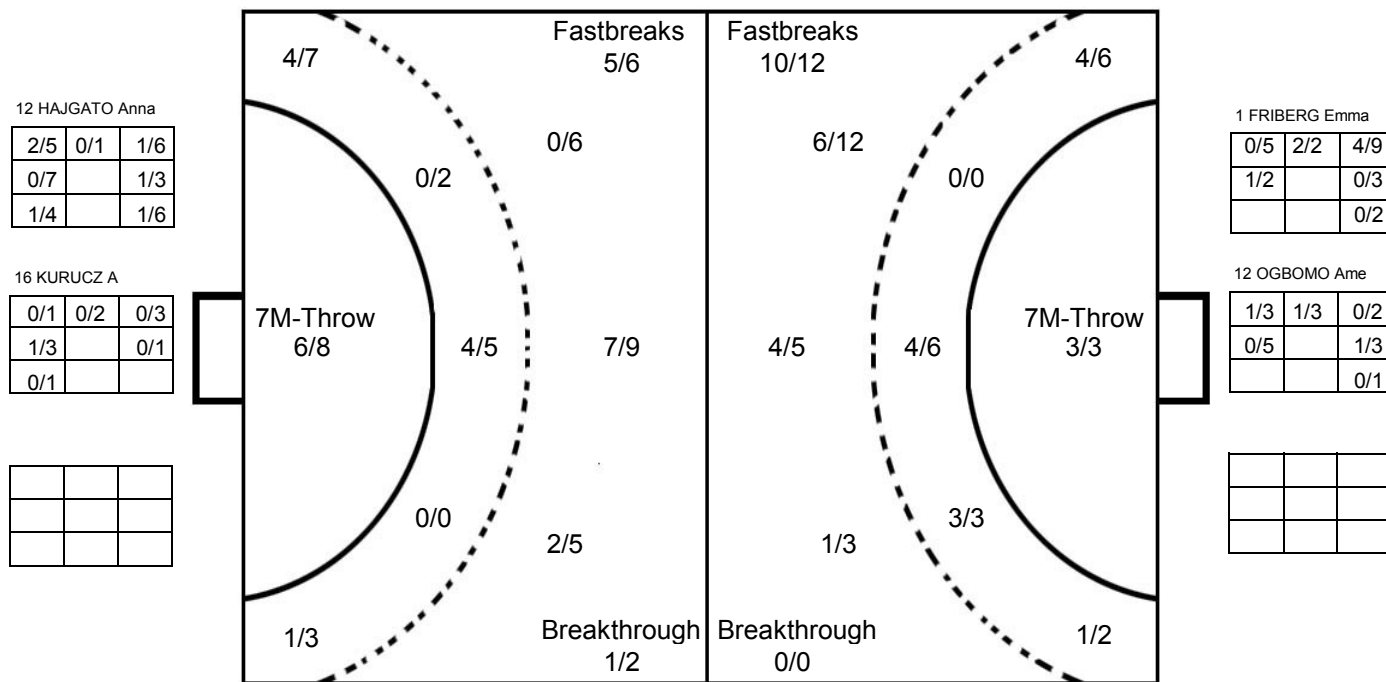

III WOMEN'S YOUTH WORLD CHAMPIONSHIP 2010 IN DOM
MATCH SHOT REPORT

ROUND 4

MATCH 26

100802026-41-1/1

HUNGARY

Table with 9 columns representing players: 1 HRANKAI Regina, 2 TOTH Orsolya, 3 GAVAI Szonja, 4 SUCH Nelly, 5 TAKACS Lili, 6 TOTH Eszter, 8 KOPECZ Barbara, 9 SZEKERCZES Luca, 10 KRIZSAN A, 11 PALKO Fruzsina, 12 HAJGATO Anna, 14 PLANETA S, 15 KLIVINYI Kinga, 16 KURUCZ A, 17 TARJANYI Szilvia. Each player has a 3x3 grid for shot statistics and a line for Post - Miss - Block.

SWEDEN

Table with 9 columns representing players: 1 FRIBERG Emma, 2 WALL Marie, 3 BLOHM Linn, 4 LINDH Maria, 5 TELLENMARK V, 6 DOMEIJ Alexandra, 8 HALLBERG Linn, 9 DANIELSSON Clara, 10 STROMBERG, 11 ADLER Maria, 12 OGBOMO Ame, 13 LARSSON Lina, 14 CLAESON Linnea, 15 LARSSON Linn. Each player has a 3x3 grid for shot statistics and a line for Post - Miss - Block.