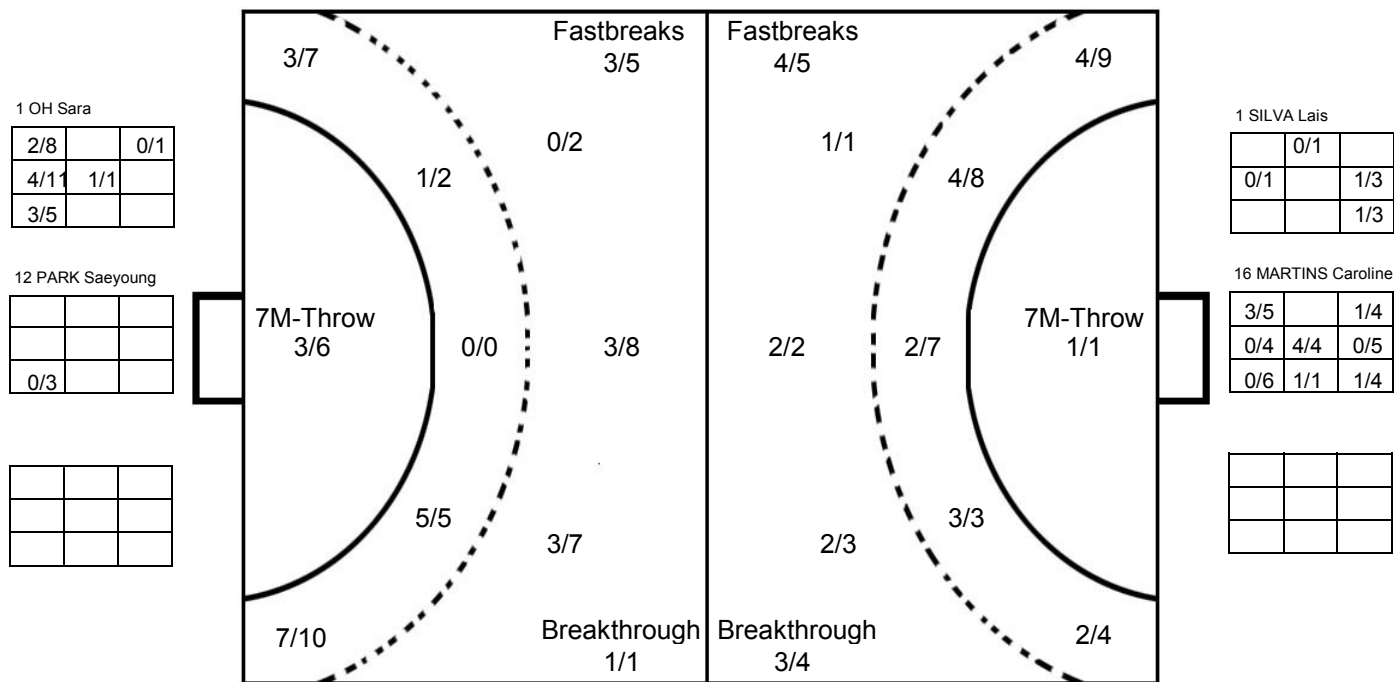

III WOMEN'S YOUTH WORLD CHAMPIONSHIP 2010 IN DOM MATCH SHOT REPORT

ROUND 4

MATCH 36

100802036-41-1/1

KOREA

1 OH Sara	2 PARK Joeun	3 KIM Jinsil	4 KIM Mingyeong	5 NOH Hyeona	6 KIM Jinyi	7 KIM Baeyeong	9 CHOI Darae
				2 1 2			
				2 3			2
				1 1			1
Post - 0 Miss - 0 Block - 0	Post - 0 Miss - 0 Block - 0	Post - 0 Miss - 0 Block - 0	Post - 0 Miss - 0 Block - 0	Post - 1 Miss - 0 Block - 2	Post - 0 Miss - 0 Block - 0	Post - 0 Miss - 0 Block - 0	Post - 0 Miss - 0 Block - 0
10 KIM Gyeongun	11 YOON Soobin	12 PARK Saeyoung	13 KIM Jungeun	14 CHO Jinsun	15 GU Yejin	16 WOO Halim	
1							
	1 1		2 3				
1							
Post - 0 Miss - 0 Block - 0	Post - 1 Miss - 0 Block - 2	Post - 0 Miss - 0 Block - 0	Post - 1 Miss - 2 Block - 1	Post - 1 Miss - 1 Block - 0	Post - 0 Miss - 0 Block - 0	Post - 0 Miss - 0 Block - 0	

BRAZIL

1 SILVA Lais	4 SOUZA Daise	5 ROCHA Francielle	6 ALVES Keila	7 ARAUJO Juliana	8 BARBOSA Elaine	9 SILVA Patricia	10 ARAUJO Larissa
		1 1		2 1 1		3 2 2	1
		1 1		3 1	1		1
Post - 0 Miss - 0 Block - 0	Post - 0 Miss - 0 Block - 0	Post - 1 Miss - 0 Block - 0	Post - 0 Miss - 0 Block - 0	Post - 0 Miss - 1 Block - 0	Post - 0 Miss - 2 Block - 0	Post - 0 Miss - 1 Block - 0	Post - 1 Miss - 1 Block - 0
11 CONSTANTINO G	13 JESUS Patricia	14 NUNES Deborah	15 VIEIRA Eduarda	16 MARTINS Caroline	17 ANSOLIN Isabella	19 GALVAO Mirian	20 MARQUES
		1	1 2		1		
							1
Post - 0 Miss - 0 Block - 0	Post - 0 Miss - 0 Block - 0	Post - 0 Miss - 0 Block - 0	Post - 0 Miss - 0 Block - 0	Post - 0 Miss - 0 Block - 0	Post - 0 Miss - 0 Block - 0	Post - 0 Miss - 0 Block - 0	Post - 0 Miss - 0 Block - 0