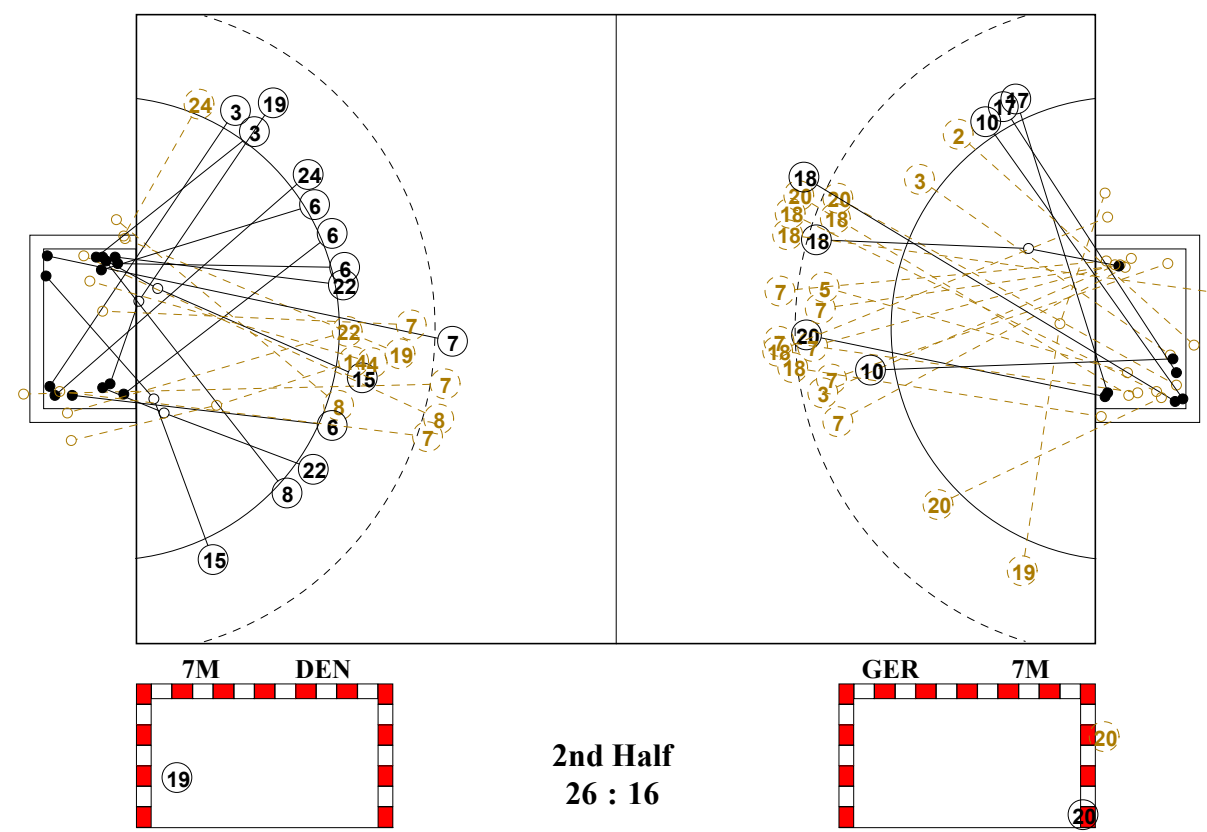

III WOMEN'S YOUTH WORLD CHAMPIONSHIP 2010 IN DOM

INDV/TEAM MATCH STATISTICS

OFFICIAL
HANDBALL
YOUTH WOMEN

PRELIMINARY
ROUND 5

GROUP A
MATCH 8

100802008-14-2/2
Handball Pavillion
06/08/2010 18:00

No.	Name	Field Shot	Line Shot	Wing Shot	Fast Brk.	Brk. Thr.	Free Thr.	7m Thr.	Total	Rate %	ASST.	ERR.	WAR.	2'	DIS. EXC.	TIME
DENMARK(DEN)																
<i>(COURT PLAYER)</i>																
1	GREVE Cecilie									0.0%		1				00:55:51
2	BILTOFT Mia		1/2						1/2	50.0%		1	1			00:29:30
3	PEDERSEN Anne		0/1	3/4	1/1				4/6	66.7%		4				00:50:49
4	CHRISTIANSEN C	1/1	0/1			1/1			2/3	66.7%	2	1				00:28:59
6	HEINDAHL K		6/6						6/6	100%						00:33:19
7	KRISTIANSEN S	1/4							1/4	25.0%	1					00:20:53
8	NIELSEN Anne	0/3	1/2						1/5	20.0%	5	1				00:29:29
9	KNUDSEN Stine			0/1	1/1	1/1			2/3	66.7%						00:19:36
12	CLAUSEN Natasja									0.0%						00:04:09
14	MOGENSEN M	0/1	0/1			0/1			0/3	0.0%	1	3				00:20:16
15	WOLLER Fie			1/4	1/1				2/5	40.0%						00:40:21
19	BURGAARD Louise	0/1	0/1	2/2			1/1	1/1	4/6	66.7%	1	2				00:46:02
22	KRISTENSEN M		1/2				1/1		2/3	66.7%		1	1			00:20:44
24	ANDERSEN Janne			0/1	1/1				1/2	50.0%			1			00:19:58
Total		2/10	9/16	6/12	4/4	2/3	2/2	1/1	26/48	54.2%	10	14	3			
<i>(GOALKEEPER)</i>																
1	GREVE Cecilie	15/19	4/7	1/5	1/5	1/1	2/2		24/39	61.5%		1				00:55:51
12	CLAUSEN Natasja	1/1						0/1	1/2	50.0%						00:04:09
Total		16/20	4/7	1/5	1/5	1/1	2/2	0/1	25/41	61.0%		1				

COURT PLAYER: GOALS/SHOTS

GOALKEEPER: SAVED/SHOTS

TEAM TOTALS	GOALS	SAVED	MISSED	POST	BLOCKED	TOTAL	RATE(%)
Field Shot	2	4	3	1		10	20.0%
Line Shot	9	3	2	2		16	56.3%
Wing Shot	6	3	2	1		12	50.0%
Fastbreak	4					4	100.0%
Breakthrough	2			1		3	66.7%
Free Throw	2					2	100.0%
7M-Throw	1					1	100.0%

III WOMEN'S YOUTH WORLD CHAMPIONSHIP 2010 IN DOM PICTORIAL MATCH STATISTICS

ROUND 5

MATCH 8

100802008-21-1/1