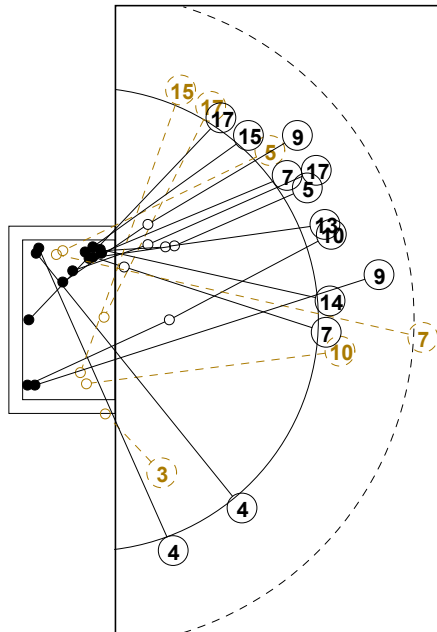

1st Half
21 : 12