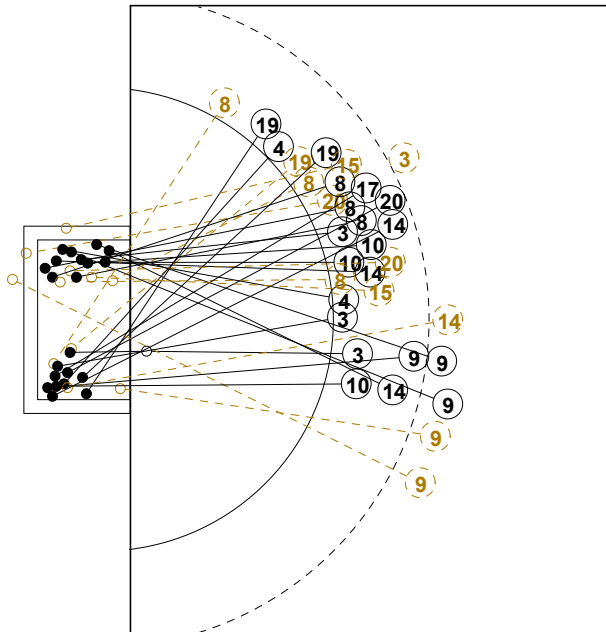

1st Half
6 : 13