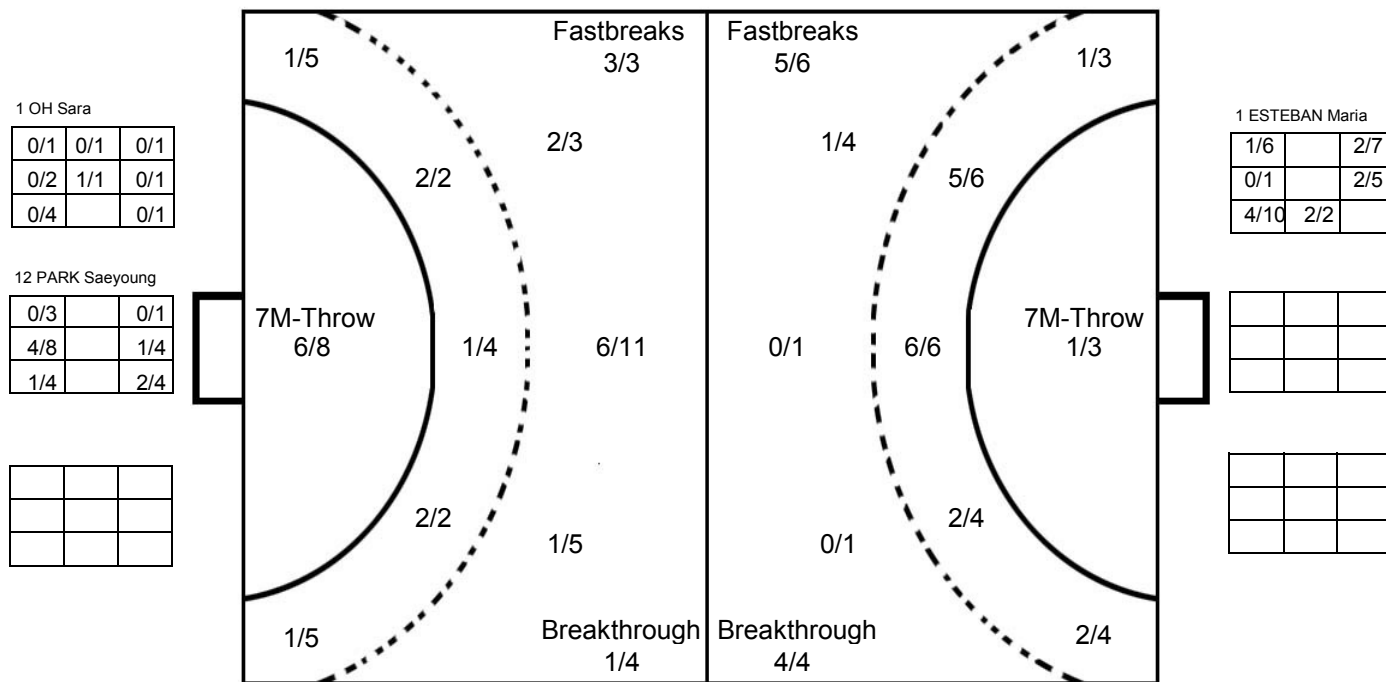

ROUND 1

MATCH 31

100802031-41-1/1

KOREA

Table with 16 columns representing players (1 OH Sara to 16 WOO Halim) and 3 rows for shot statistics (Goals, Misses, Blocks). Includes post-match statistics for each player.