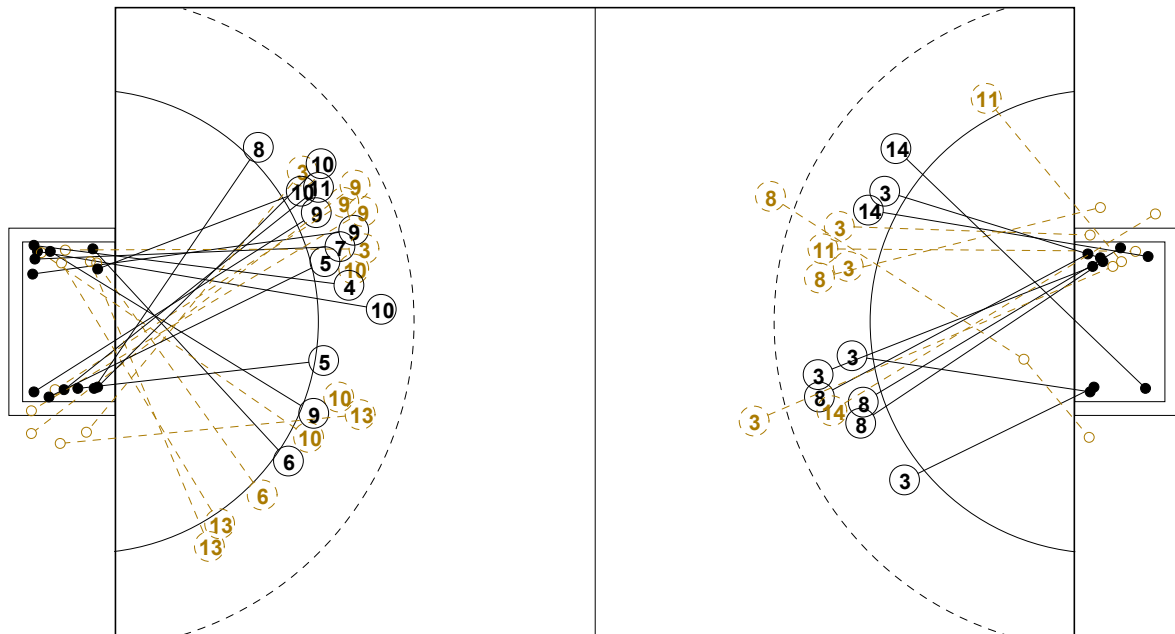

1st Half
10 : 14