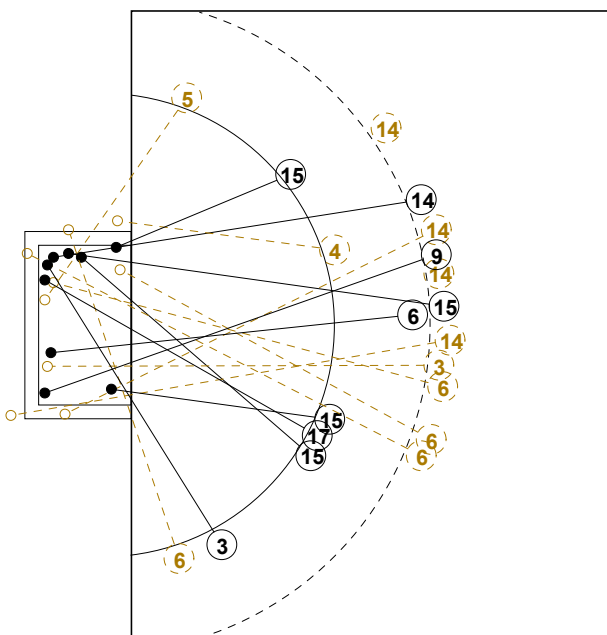

III WOMEN'S YOUTH WORLD CHAMPIONSHIP 2010 IN DOM PICTORIAL MATCH STATISTICS

ROUND 6

MATCH 29

100802029-21-1/1