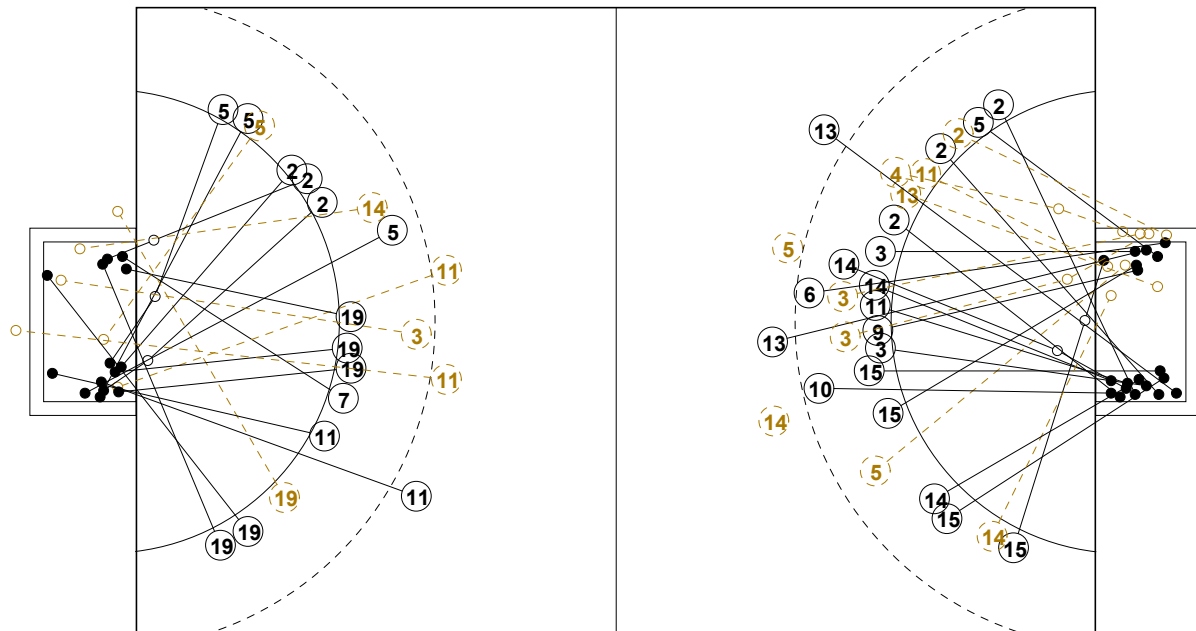

1st Half
19 : 8