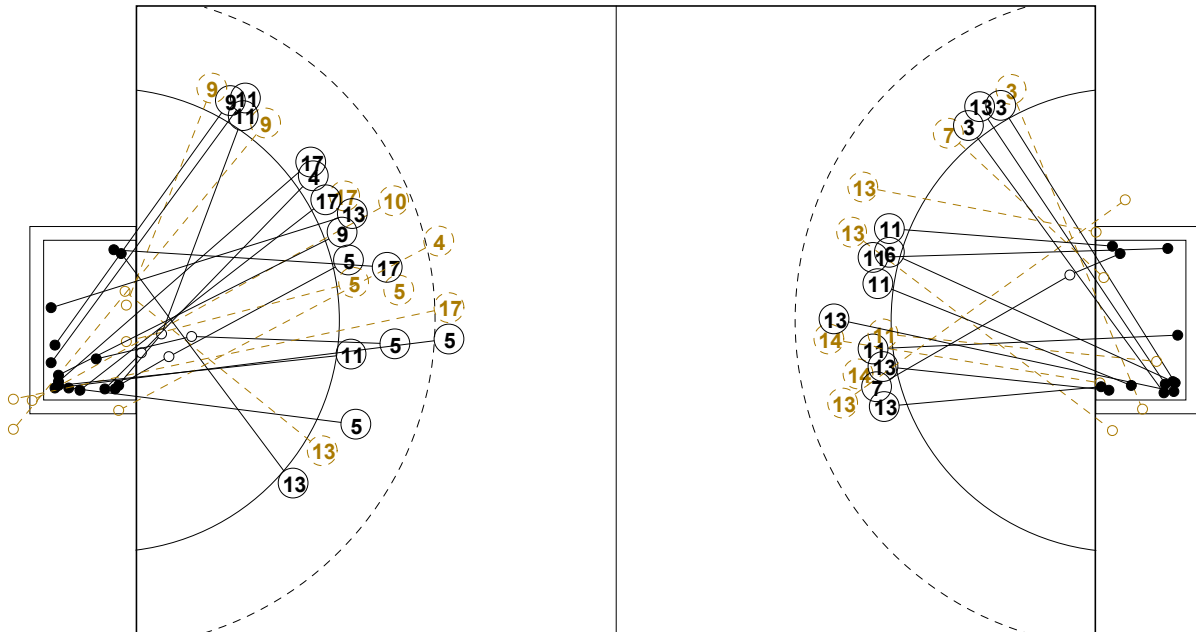

III WOMEN'S YOUTH WORLD CHAMPIONSHIP 2010 IN DOM PICTORIAL MATCH STATISTICS

ROUND 4

MATCH 6

100802006-21-1/1