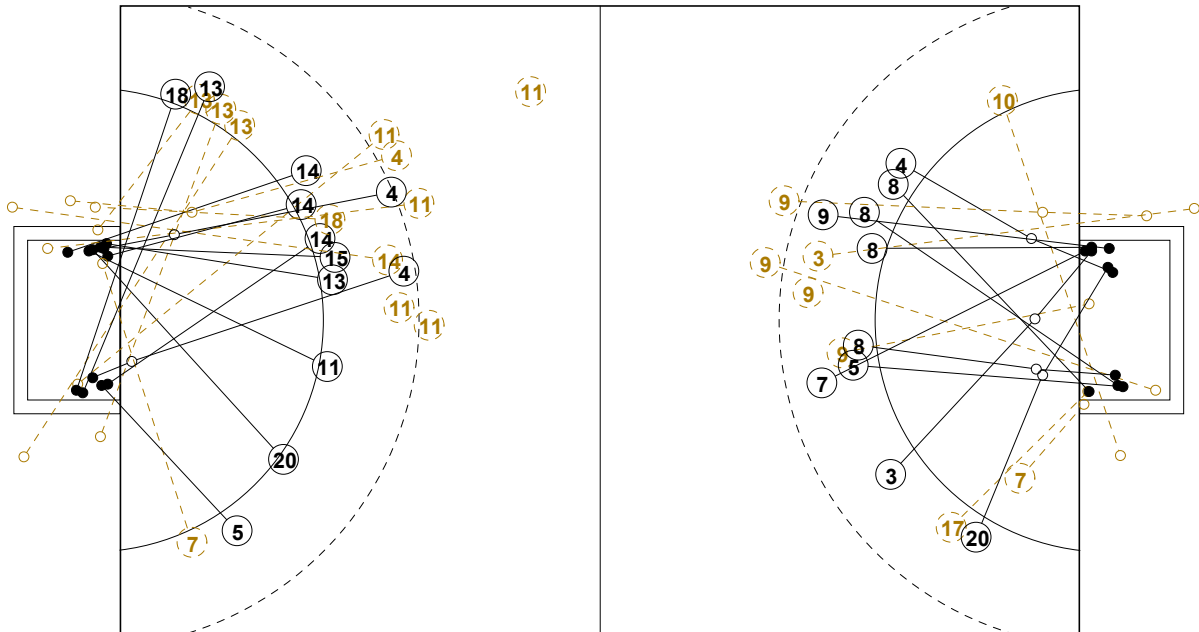

III WOMEN'S YOUTH WORLD CHAMPIONSHIP 2010 IN DOM PICTORIAL MATCH STATISTICS

ROUND 7

MATCH 50

100802050-21-1/1