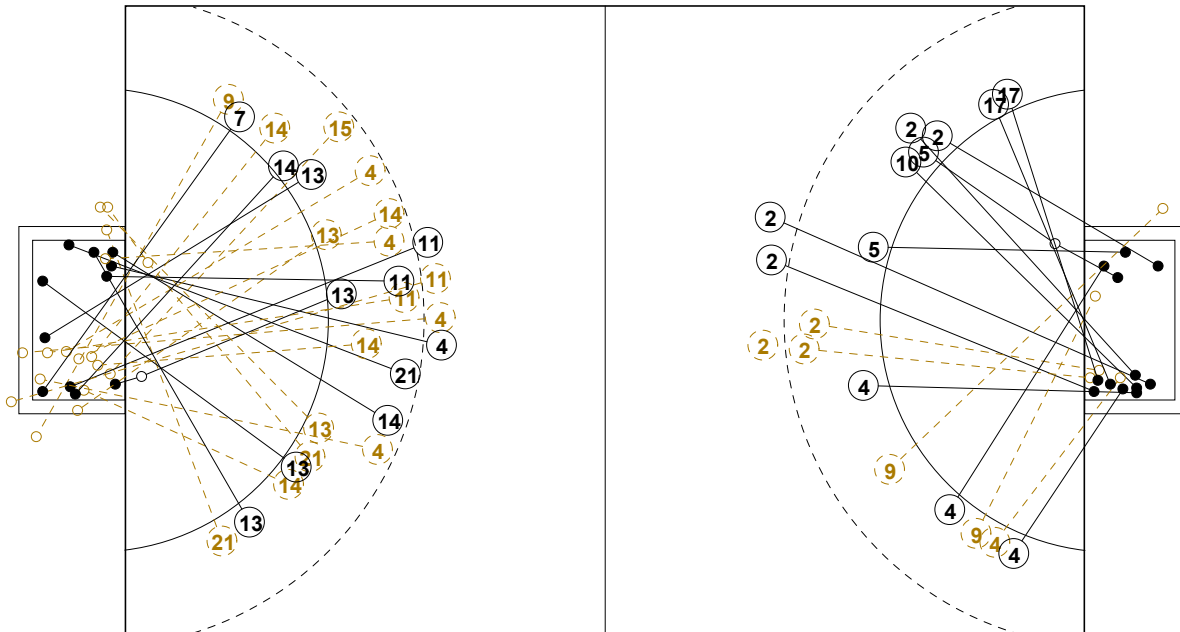

III WOMEN'S YOUTH WORLD CHAMPIONSHIP 2010 IN DOM PICTORIAL MATCH STATISTICS

ROUND 2

MATCH 33

100802033-21-1/1