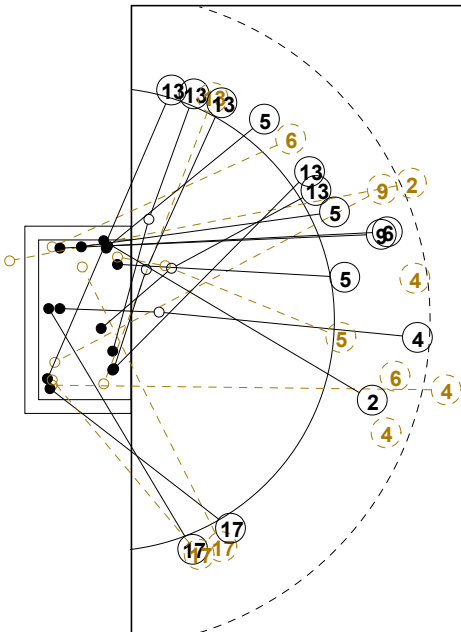

III WOMEN'S YOUTH WORLD CHAMPIONSHIP 2010 IN DOM PICTORIAL MATCH STATISTICS

ROUND 6

MATCH 19

100802019-21-1/1

1st Half
11 : 10

2nd Half
24 : 23

III WOMEN'S YOUTH WORLD CHAMPIONSHIP 2010 IN DOM
MATCH SHOT REPORT