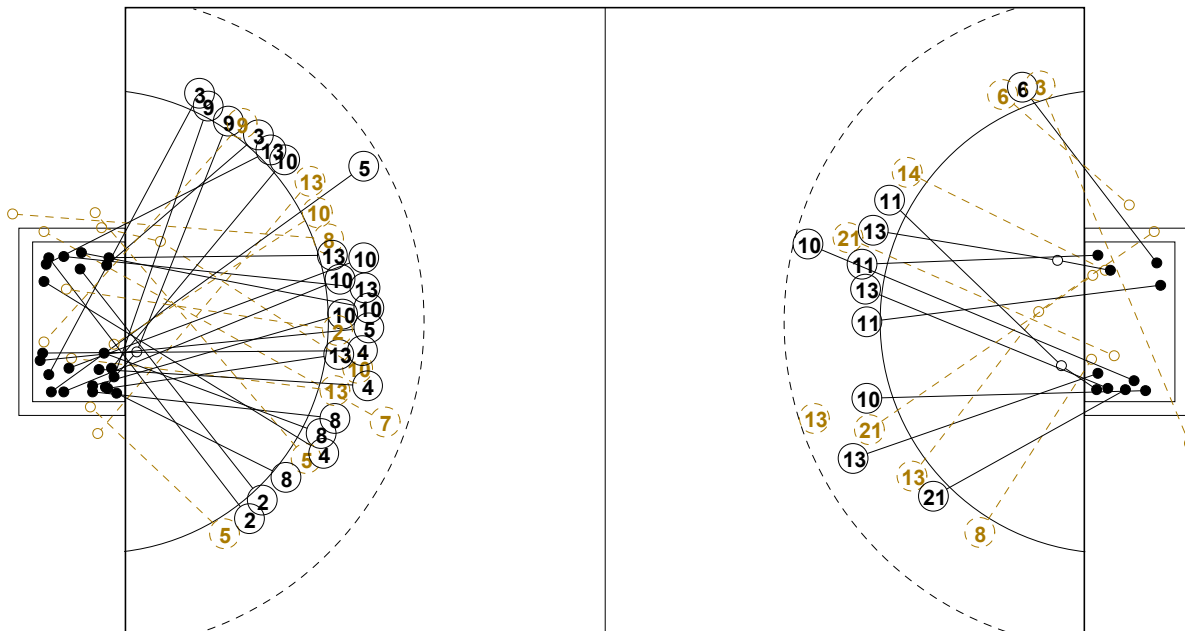

III WOMEN'S YOUTH WORLD CHAMPIONSHIP 2010 IN DOM PICTORIAL MATCH STATISTICS

ROUND 2

MATCH 34

100802034-21-1/1

1st Half
6 : 27

2nd Half
51 : 18

III WOMEN'S YOUTH WORLD CHAMPIONSHIP 2010 IN DOM
MATCH SHOT REPORT