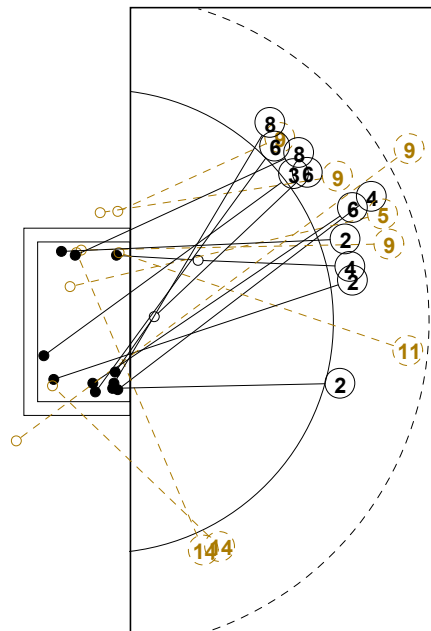

III WOMEN'S YOUTH WORLD CHAMPIONSHIP 2010 IN DOM PICTORIAL MATCH STATISTICS

ROUND 1

MATCH 1

100802001-21-1/1

1st Half
17 : 9

2nd Half
20 : 33

III WOMEN'S YOUTH WORLD CHAMPIONSHIP 2010 IN DOM
MATCH SHOT REPORT