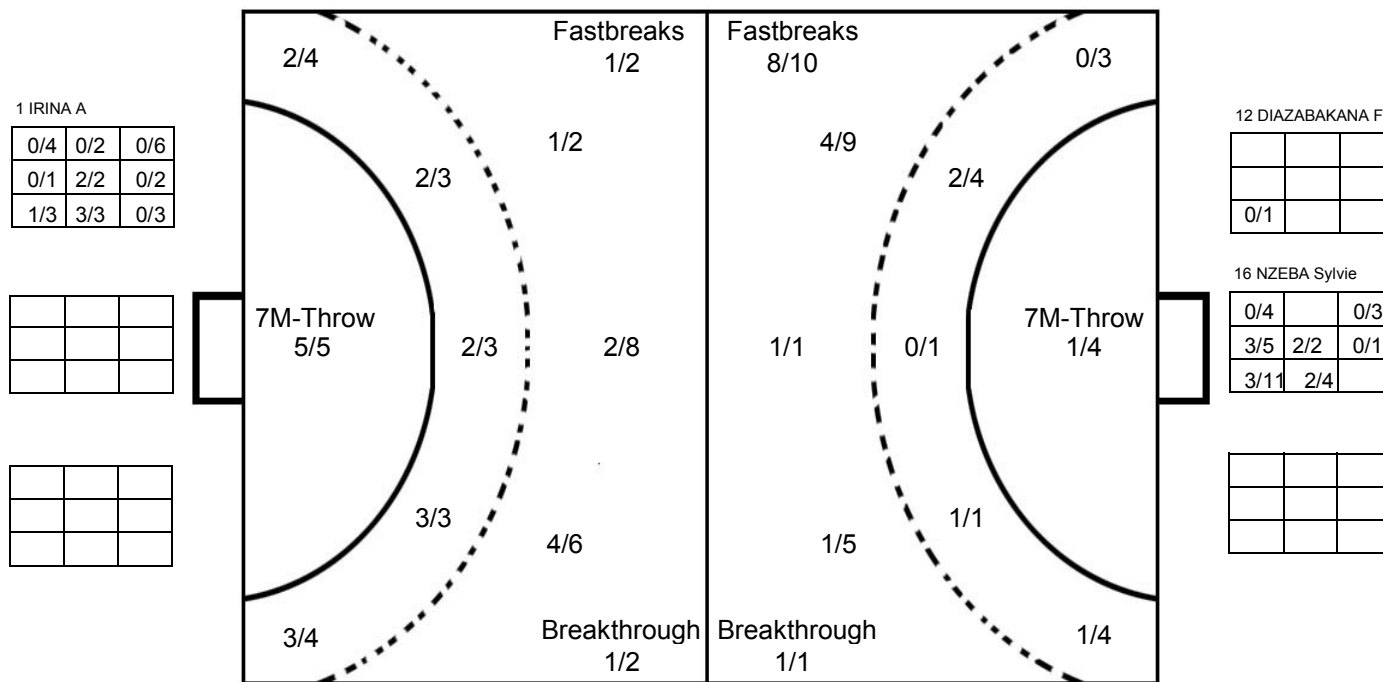

ROUND 4

MATCH 27

100802027-41-1/1

KAZAKHSTAN

Table listing player statistics for Kazakhstan, including names like IRINA A, MARIYA Zaytseva, MARINA Bazhina, AKMARAL B, ALYONA T, OLGA Dergunova, AIDA Z, ANASTASSIYA K, YEVGENIYA L, YELSHAT, DINARA U, and ELVIRA Akhmet, with their respective goal counts and shot statistics.