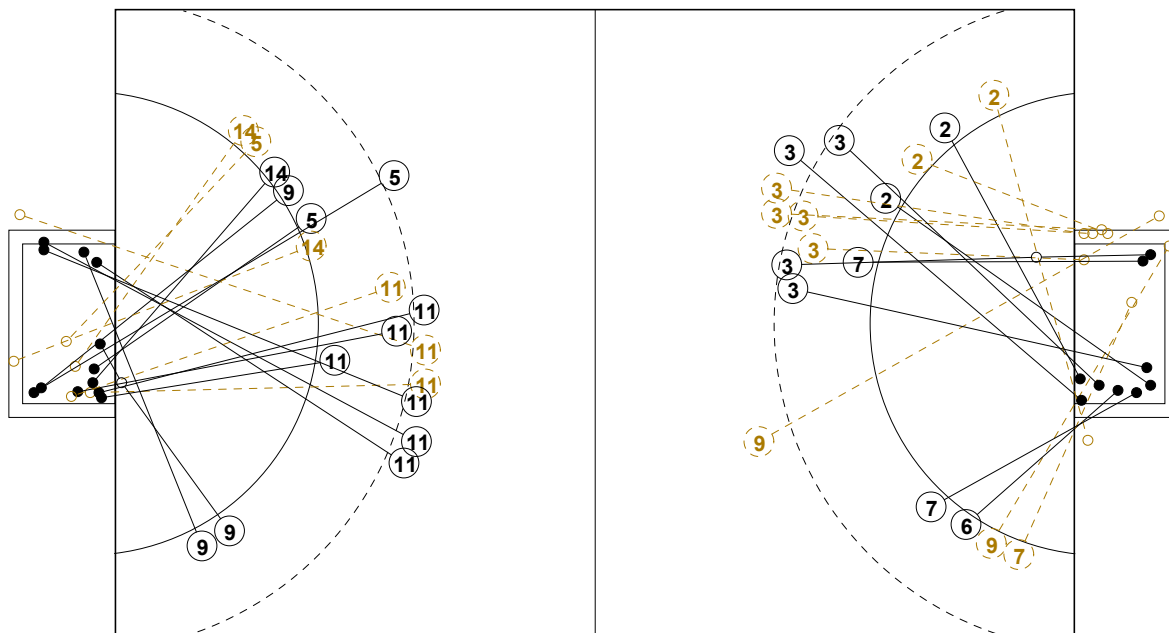

1st Half
10 : 11