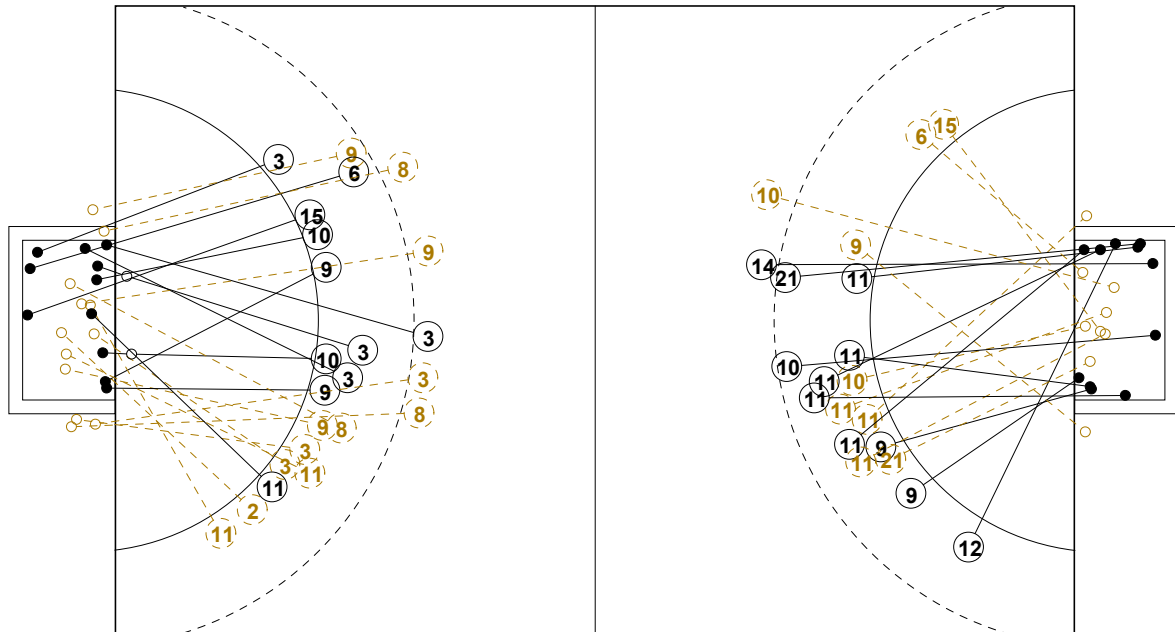

III WOMEN'S YOUTH WORLD CHAMPIONSHIP 2010 IN DOM PICTORIAL MATCH STATISTICS

ROUND 7

MATCH 42

100802042-21-1/1