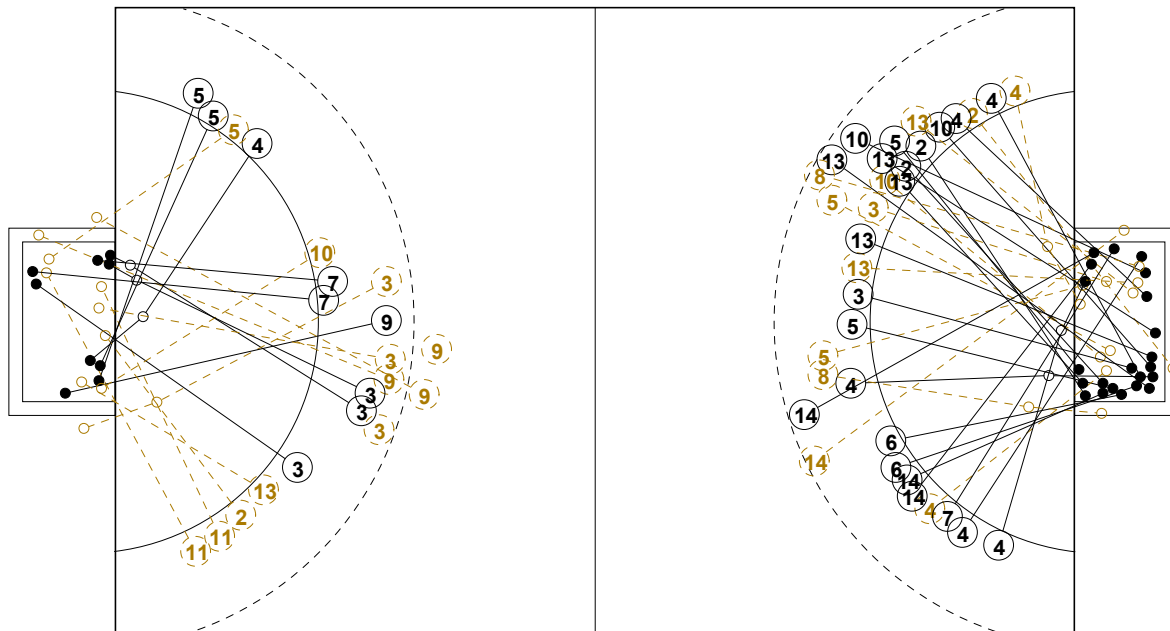

1st Half
22 : 9