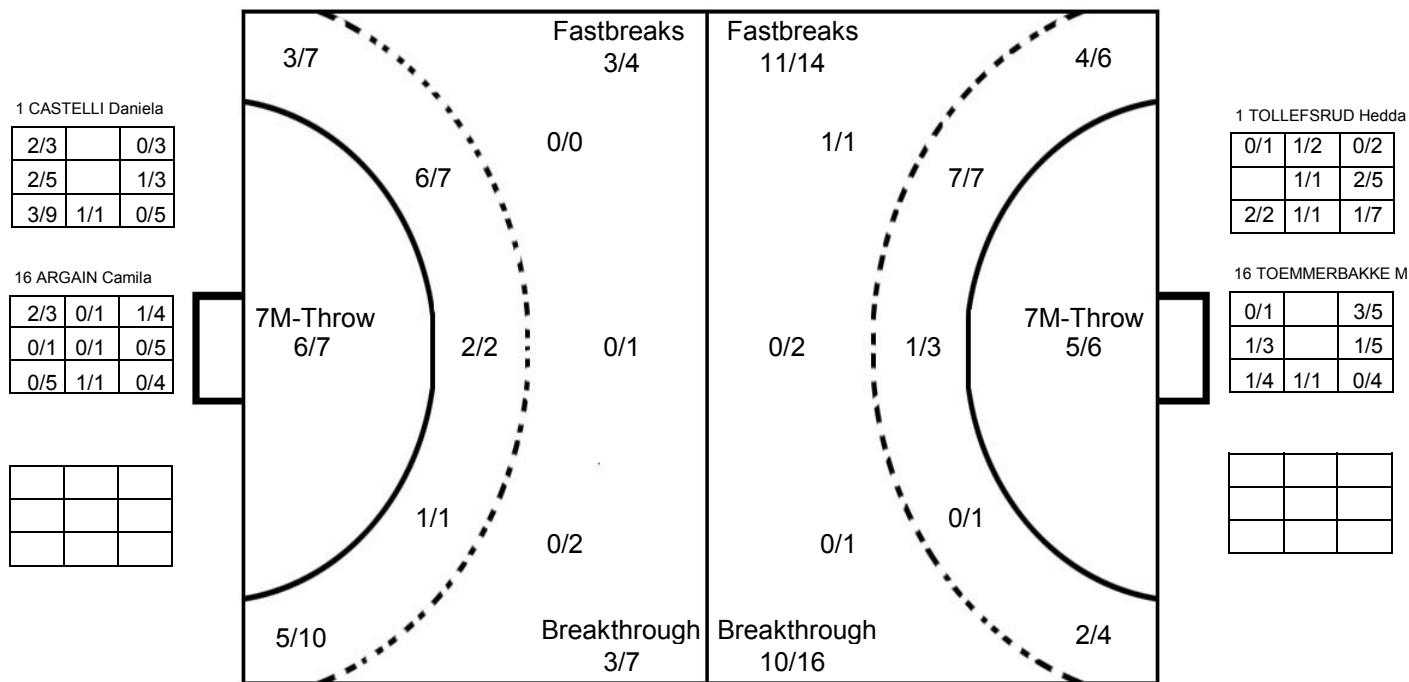

ROUND 5

MATCH 18

100802018-41-1/1

URUGUAY

Table with 8 columns representing players: 1 CASTELLI Daniela, 3 RAMOS Sofia, 4 CURA Federica, 5 SCARRONE A, 6 BAIRO Sofia, 7 BERMUDEZ Deborah, 8 COLAMONICI A, 9 SAIZ Mercedes, 10 FERRARI Viviana, 11 BELTRAN Joaquina, 13 BELLBE Camila, 14 BONTEMPI Sofia, 15 GROSSO Iara, 16 ARGAIN Camila, 17 ALVAREZ Mayte, 18 ROSILLO Joaquina. Each player has a 3x3 grid for shot statistics and a line for Post-Miss-Block counts.