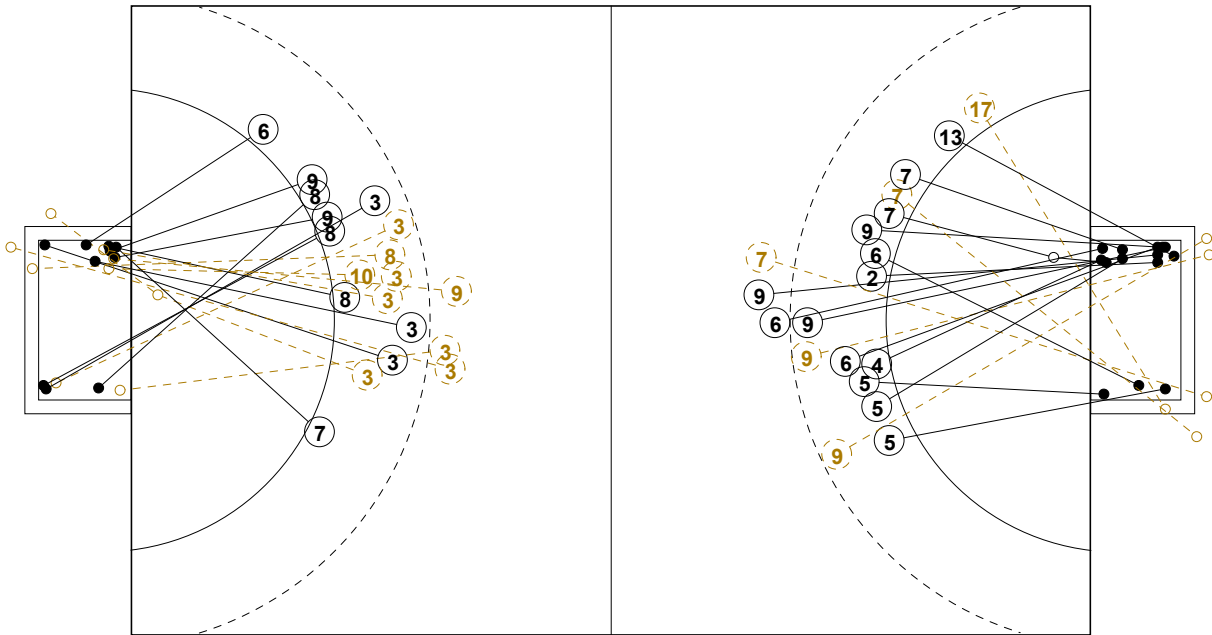

III WOMEN'S YOUTH WORLD CHAMPIONSHIP 2010 IN DOM PICTORIAL MATCH STATISTICS

ROUND 8

MATCH 52

100802052-21-1/1