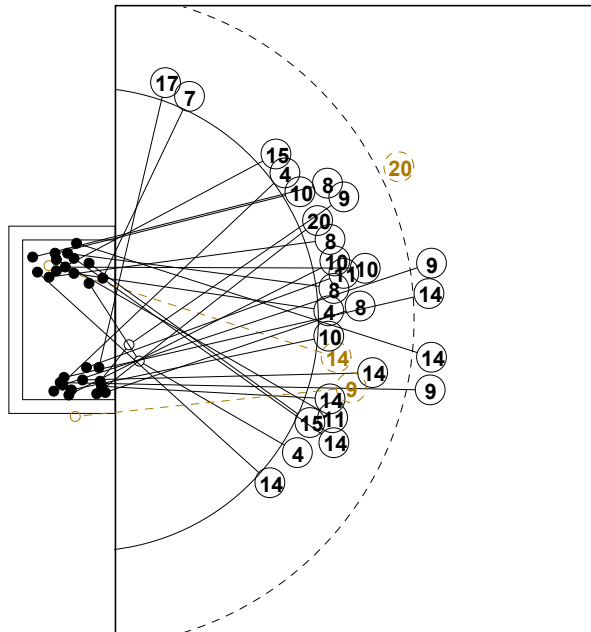

III WOMEN'S YOUTH WORLD CHAMPIONSHIP 2010 IN DOM PICTORIAL MATCH STATISTICS

ROUND 2

MATCH 23

100802023-21-1/1

1st Half
7 : 20

2nd Half
49 : 18

III WOMEN'S YOUTH WORLD CHAMPIONSHIP 2010 IN DOM
MATCH SHOT REPORT