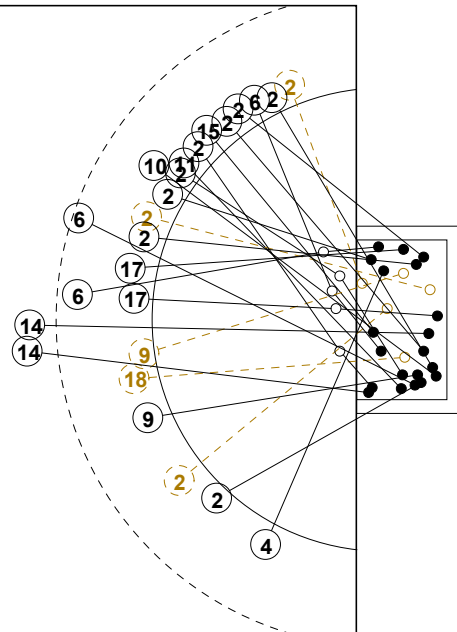

2nd Half
23 : 40