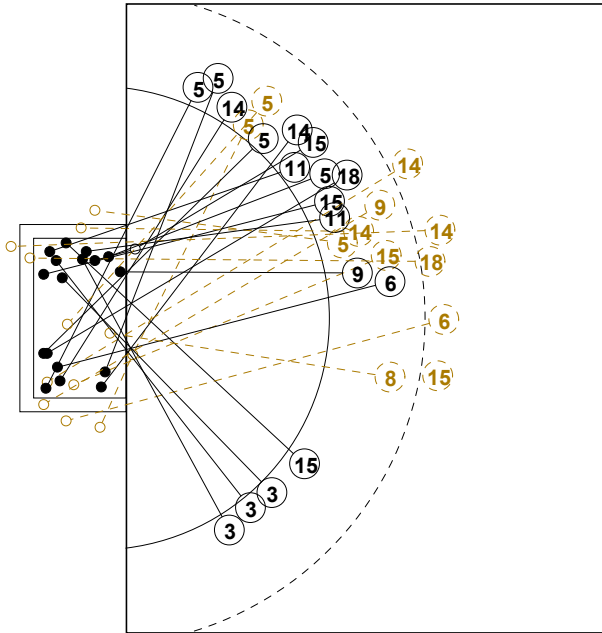

III WOMEN'S YOUTH WORLD CHAMPIONSHIP 2010 IN DOM PICTORIAL MATCH STATISTICS

ROUND 2

MATCH 24

100802024-21-1/1