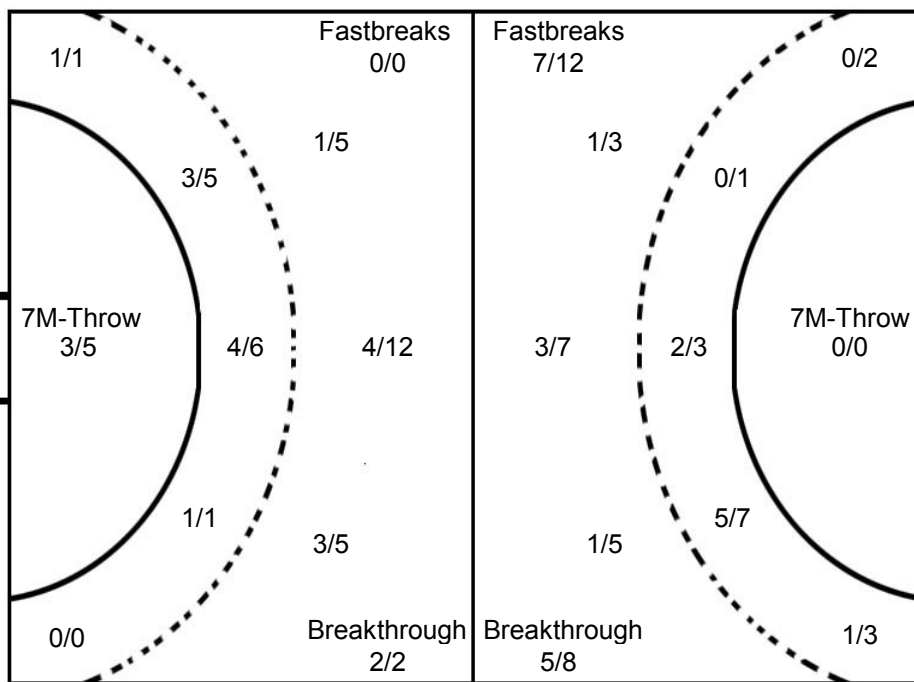

III WOMEN'S YOUTH WORLD CHAMPIONSHIP 2010 IN DOM
MATCH SHOT REPORT

ROUND 9

MATCH 61

100802061-41-1/1

DOMINICAN

Table with 14 columns representing players from the Dominican team and their shot statistics (Goals, Misses, Blocks).

Shot statistics for player 12 SUAREZ Suleidy.

Shot statistics for player 1 VAKHTEROVA Daria.

Shot statistics for player 16 KONDRASHINA O.

Empty shot statistics table.

Empty shot statistics table.

RUSSIA

Table with 13 columns representing players from the Russian team and their shot statistics.