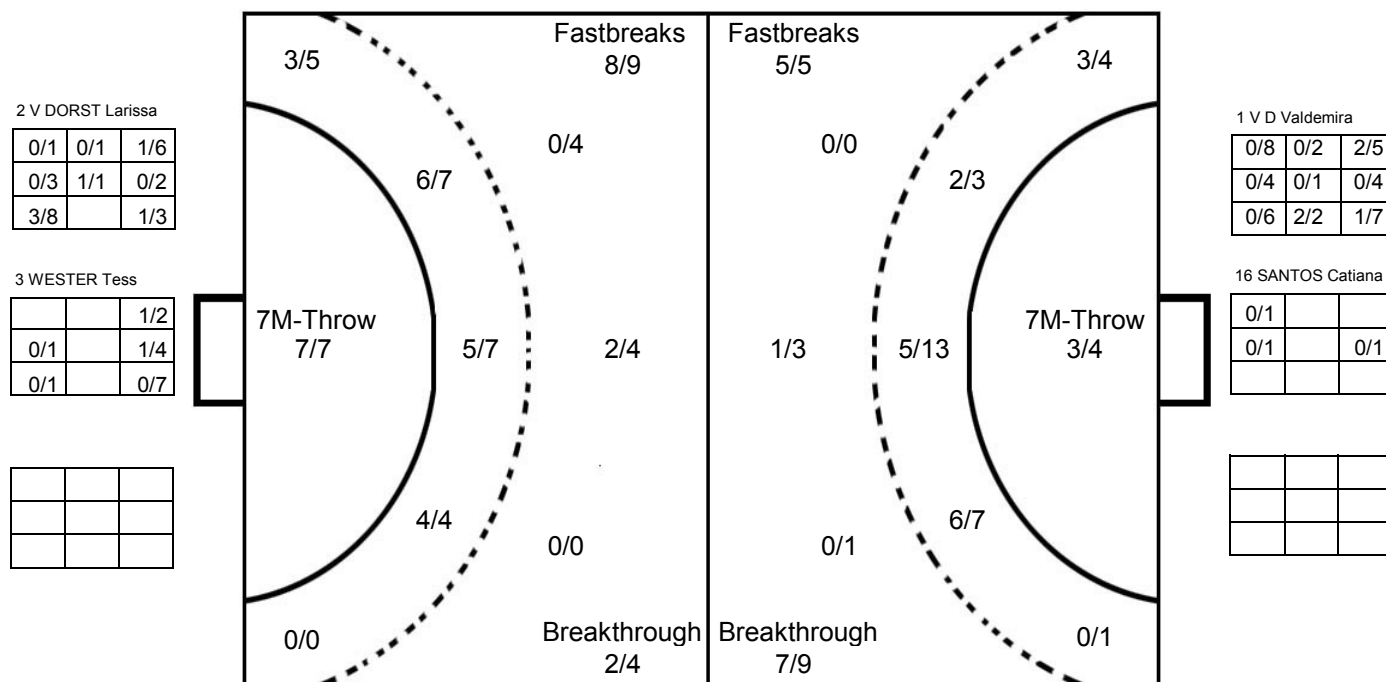

III WOMEN'S YOUTH WORLD CHAMPIONSHIP 2010 IN DOM

MATCH SHOT REPORT

ROUND 4

MATCH 6

100802006-41-1/1

NETHERLAND

2 V DORST Larissa	3 WESTER Tess	4 VAN DE WIEL A	5 ABBINGH Lois	7 PRAK Lotte	8 VAN DER MAST S	9 VAN DER PIJL T	10 KORNET Monika
			3 1			1 1	
		1	2 2				
			3 3				
Post - 0 Miss - 0 Block - 0	Post - 0 Miss - 0 Block - 0	Post - 1 Miss - 0 Block - 0	Post - 0 Miss - 1 Block - 1	Post - 0 Miss - 0 Block - 0	Post - 0 Miss - 0 Block - 0	Post - 0 Miss - 2 Block - 0	Post - 1 Miss - 0 Block - 0
11 MALESTEIN Angela	13 SCHOENAKER M	14 ZWINKELS Lisanne	16 MAARSE Sharelle	17 POLMAN Estavana	19 SINGER Riekie		
2 1	1 3			2	1 1		
	1 3			1	1		
3							
Post - 0 Miss - 0 Block - 0	Post - 0 Miss - 0 Block - 0	Post - 0 Miss - 0 Block - 0	Post - 0 Miss - 0 Block - 0	Post - 0 Miss - 2 Block - 1	Post - 0 Miss - 0 Block - 0		

ANGOLA

1 V D Valdemira	2 ANTONIO Jeovania	3 YANDA Jocelina	4 CAILO Irina	5 CAZANGA Suzete	6 SAMUCONGA E	7 EDUARDO Isabel	8 MATAMBA Luzia
		2 1			1	3	
		2				1 2	
Post - 0 Miss - 0 Block - 0	Post - 1 Miss - 0 Block - 0	Post - 1 Miss - 1 Block - 0	Post - 0 Miss - 0 Block - 0	Post - 0 Miss - 0 Block - 0	Post - 0 Miss - 0 Block - 0	Post - 0 Miss - 0 Block - 1	Post - 0 Miss - 0 Block - 0
10 QUINZOLE Iovania	11 BARROS Ana	13 LUIS Sara	14 KANKA Ngalula	15 MAMBRIO A	16 SANTOS Catiana		
1 1	1 1	2 1	1				
1 1	1 1	1 1					
2	2 2	3		1			
Post - 0 Miss - 0 Block - 0	Post - 0 Miss - 1 Block - 0	Post - 1 Miss - 3 Block - 0	Post - 0 Miss - 0 Block - 1	Post - 0 Miss - 0 Block - 0	Post - 0 Miss - 0 Block - 0