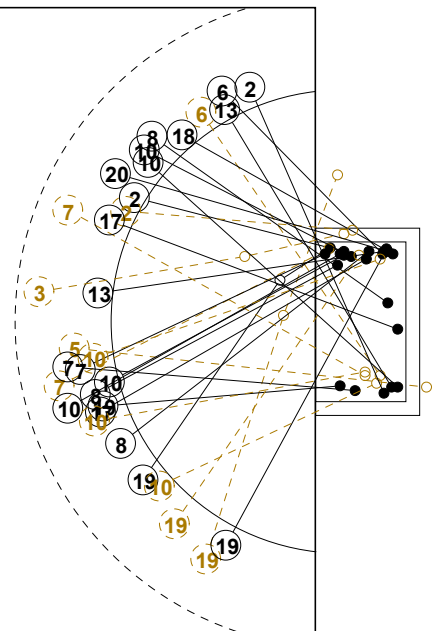

III WOMEN'S YOUTH WORLD CHAMPIONSHIP 2010 IN DOM PICTORIAL MATCH STATISTICS

ROUND 4

MATCH 7

100802007-21-1/1

1st Half
16 : 4

2nd Half
13 : 38

III WOMEN'S YOUTH WORLD CHAMPIONSHIP 2010 IN DOM
MATCH SHOT REPORT