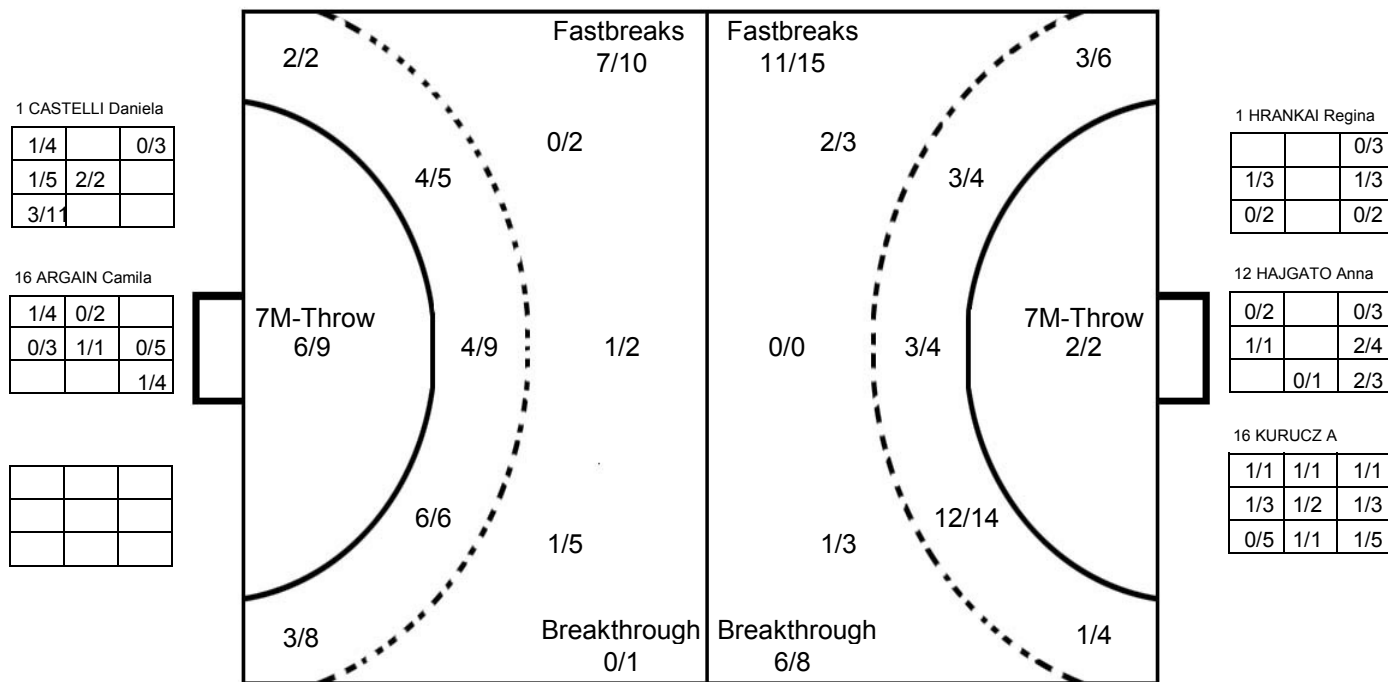

ROUND 8

MATCH 55

100802055-41-1/1

URUGUAY

Table with 18 columns representing players (1 CASTELLI Daniela to 18 ROSILLO Joaquina) and 3 rows of shot statistics (Goals, Misses, Blocks).

HUNGARY

Table with 18 columns representing players (1 HRANKAI Regina to 18 TARJANYI Szilvia) and 3 rows of shot statistics (Goals, Misses, Blocks).