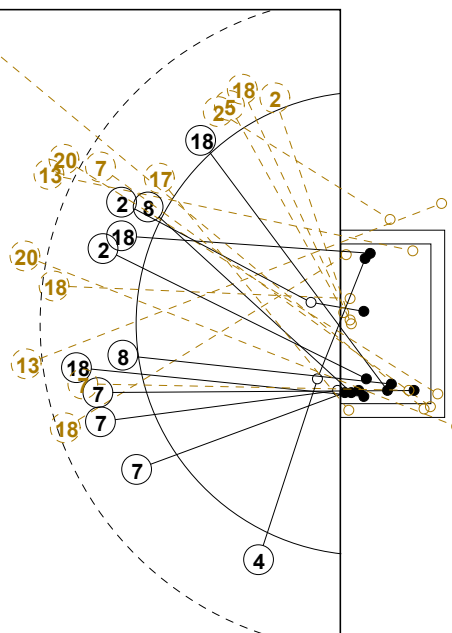

2nd Half
23 : 22