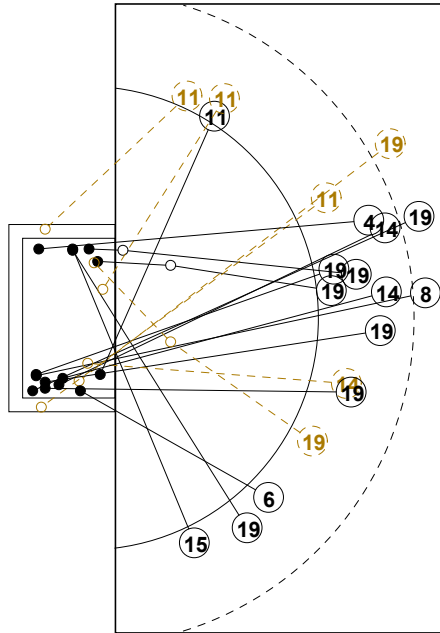

III WOMEN'S YOUTH WORLD CHAMPIONSHIP 2010 IN DOM PICTORIAL MATCH STATISTICS

ROUND 3

MATCH 5

100802005-21-1/1