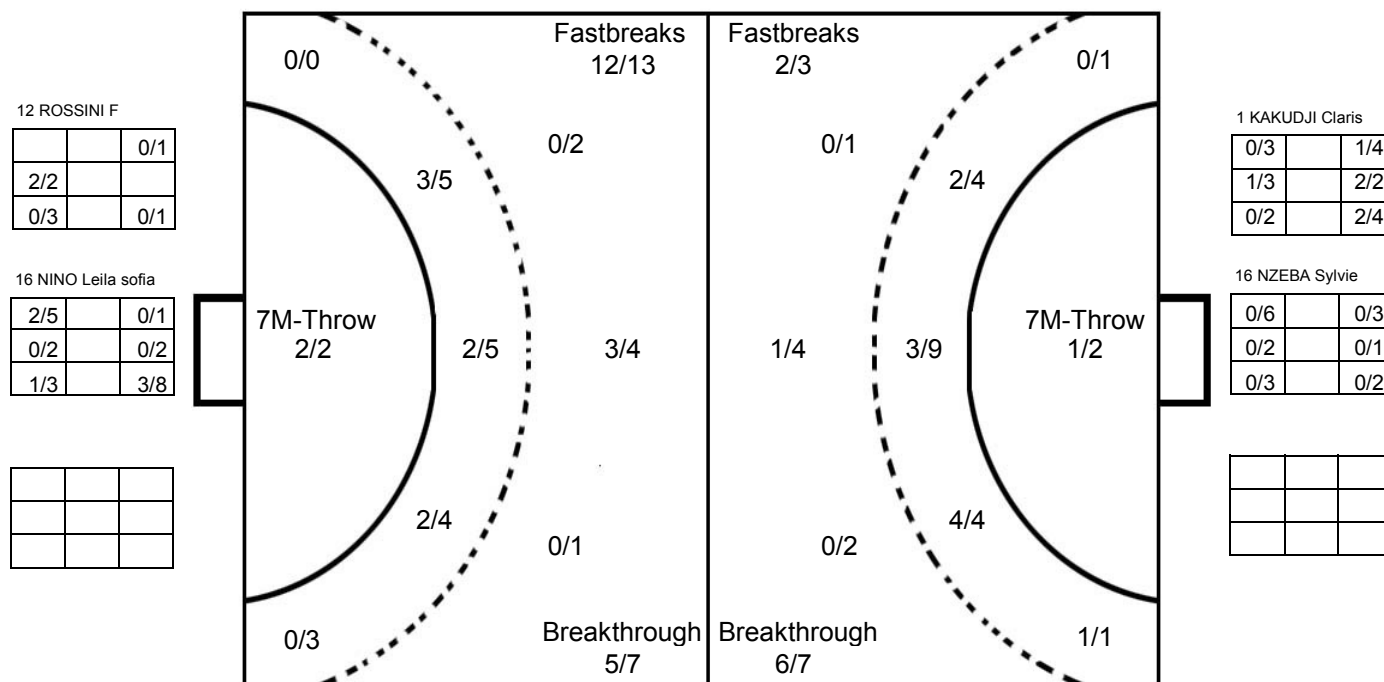

III WOMEN'S YOUTH WORLD CHAMPIONSHIP 2010 IN DOM MATCH SHOT REPORT

ROUND 8

MATCH 52

100802052-41-1/1

ARGENTINA

2 MOSCIARO Paula	3 HOH Carolina	4 CHIATTI Fernanda	5 IACOI Xoana	6 MURAS Agustina	7 GANDULFO M	8 MENENDEZ Gisell	9 OCANTO Rocio
1			2	1			4
			2		1		
		1		1	1	1	
Post - 0 Miss - 0 Block - 0	Post - 0 Miss - 1 Block - 0	Post - 0 Miss - 0 Block - 0	Post - 0 Miss - 0 Block - 0	Post - 0 Miss - 0 Block - 0	Post - 0 Miss - 2 Block - 0	Post - 0 Miss - 0 Block - 0	Post - 1 Miss - 3 Block - 0
10 VICO Natalia	11 DIEGUEZ F	12 ROSSINI F	13 RODRIGUEZ Sofia	14 ALONSO Macarena	15 DE URIARTE Maria	16 NINO Leila sofia	17 FABRICATORE L
			1				
	1						
1							
Post - 0 Miss - 0 Block - 2	Post - 0 Miss - 0 Block - 0	Post - 0 Miss - 0 Block - 0	Post - 0 Miss - 1 Block - 0	Post - 0 Miss - 0 Block - 0	Post - 0 Miss - 0 Block - 0	Post - 0 Miss - 0 Block - 0	Post - 1 Miss - 0 Block - 0

DR CONGO

1 KAKUDJI Claris	2 NGOIE Nicole	3 BETU MVITA Julie	4 KELE Mirnelle	5 NDAMPYA Marie	6 MALASI Awah	7 NGATSE Cyrielle	8 MAFANI Shada
		1					1
					1		2
		2		1		1	2
Post - 0 Miss - 0 Block - 0	Post - 0 Miss - 0 Block - 0	Post - 1 Miss - 2 Block - 2	Post - 0 Miss - 0 Block - 0	Post - 0 Miss - 0 Block - 0	Post - 1 Miss - 0 Block - 0	Post - 0 Miss - 0 Block - 0	Post - 1 Miss - 2 Block - 0
9 MBOMBO Gracia	10 MBOYO Cynthia	11 BEGO Nordeline	12 DIAZABAKANA F	13 MUMBALA Laetitia	14 MPAKA Marlyse	15 CHALWE Patience	16 NZEBA Sylvie
					1	1	
2							
Post - 0 Miss - 0 Block - 0	Post - 0 Miss - 0 Block - 0	Post - 0 Miss - 0 Block - 0	Post - 0 Miss - 0 Block - 0	Post - 0 Miss - 0 Block - 0	Post - 0 Miss - 1 Block - 0	Post - 0 Miss - 0 Block - 0	Post - 0 Miss - 0 Block - 0