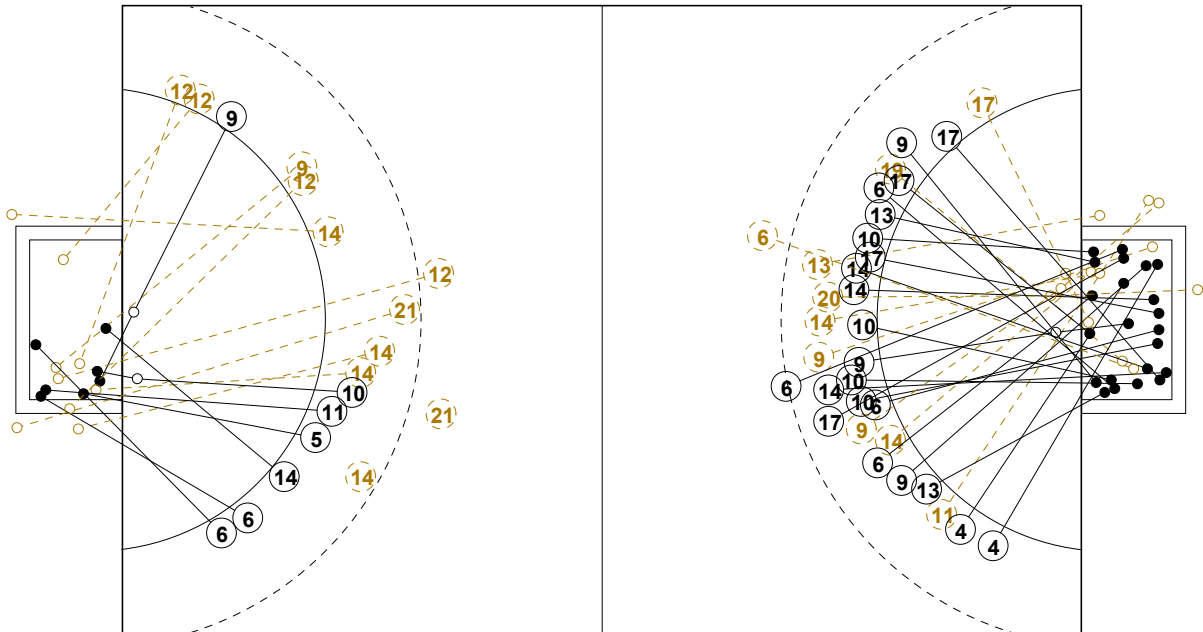

1st Half
19 : 4