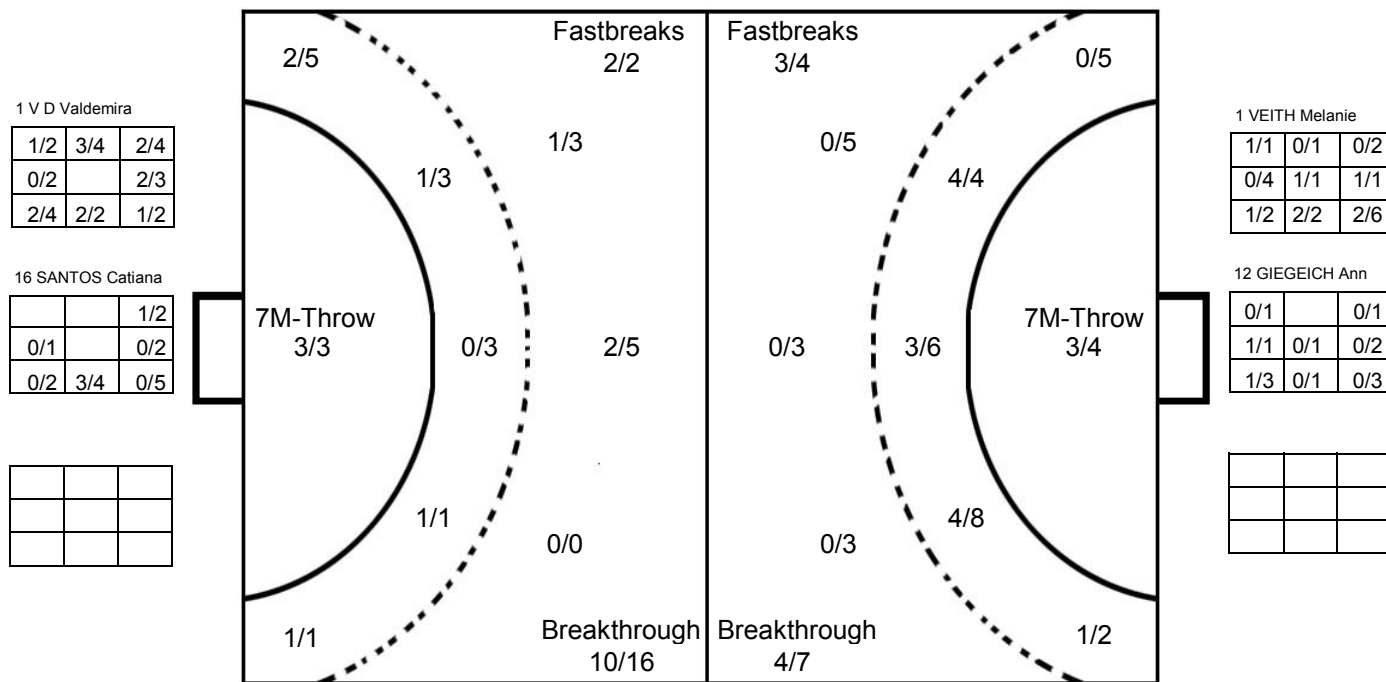

ROUND 1

MATCH 2

100802002-41-1/1

ANGOLA

Table with 16 columns representing players: 1 V D Valdemira, 2 ANTONIO Jeovania, 3 YANDA Jocelina, 4 CAILO Irina, 5 CAZANGA Suzete, 6 SAMUCONGA E, 7 EDUARDO Isabel, 8 MATAMBA Luzia, 10 QUINZOLE Iovania, 11 BARROS Ana, 13 LUIS Sara, 14 KANKA Ngalula, 15 MAMBRIO Albertin, 16 SANTOS Catiana. Each column contains a 3x3 grid for shot statistics and a line for Post - Miss - Block - 0.