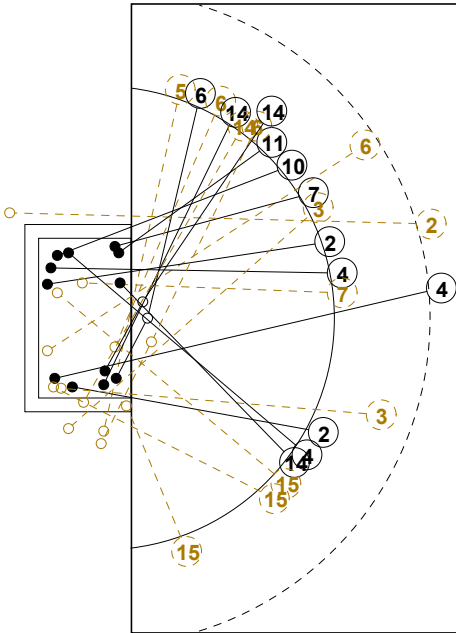

III WOMEN'S YOUTH WORLD CHAMPIONSHIP 2010 IN DOM PICTORIAL MATCH STATISTICS

ROUND 8

MATCH 53

100802053-21-1/1