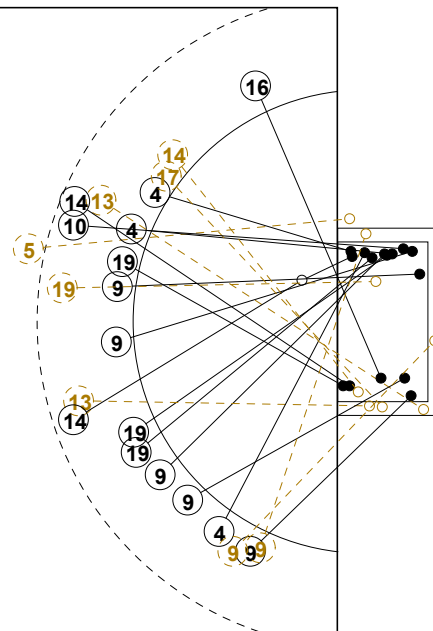

III WOMEN'S YOUTH WORLD CHAMPIONSHIP 2010 IN DOM PICTORIAL MATCH STATISTICS

ROUND 1

MATCH 1

100802001-21-1/1

1st Half
17 : 9

2nd Half
20 : 33

III WOMEN'S YOUTH WORLD CHAMPIONSHIP 2010 IN DOM
MATCH SHOT REPORT