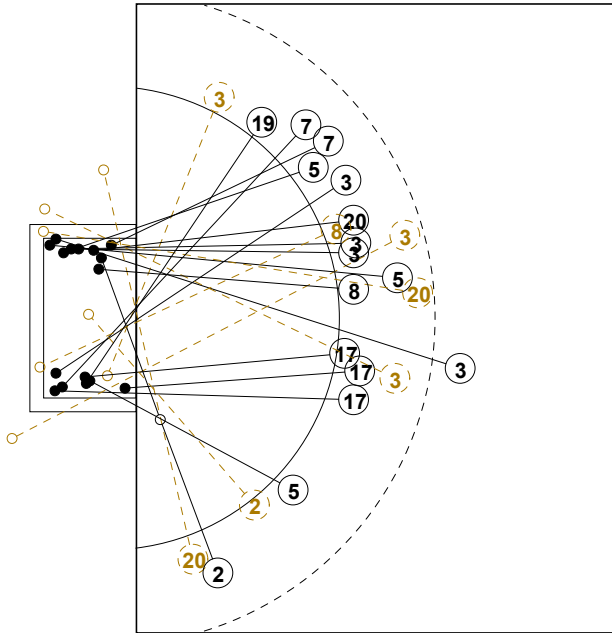

III WOMEN'S YOUTH WORLD CHAMPIONSHIP 2010 IN DOM PICTORIAL MATCH STATISTICS

ROUND 4

MATCH 7

100802007-21-1/1