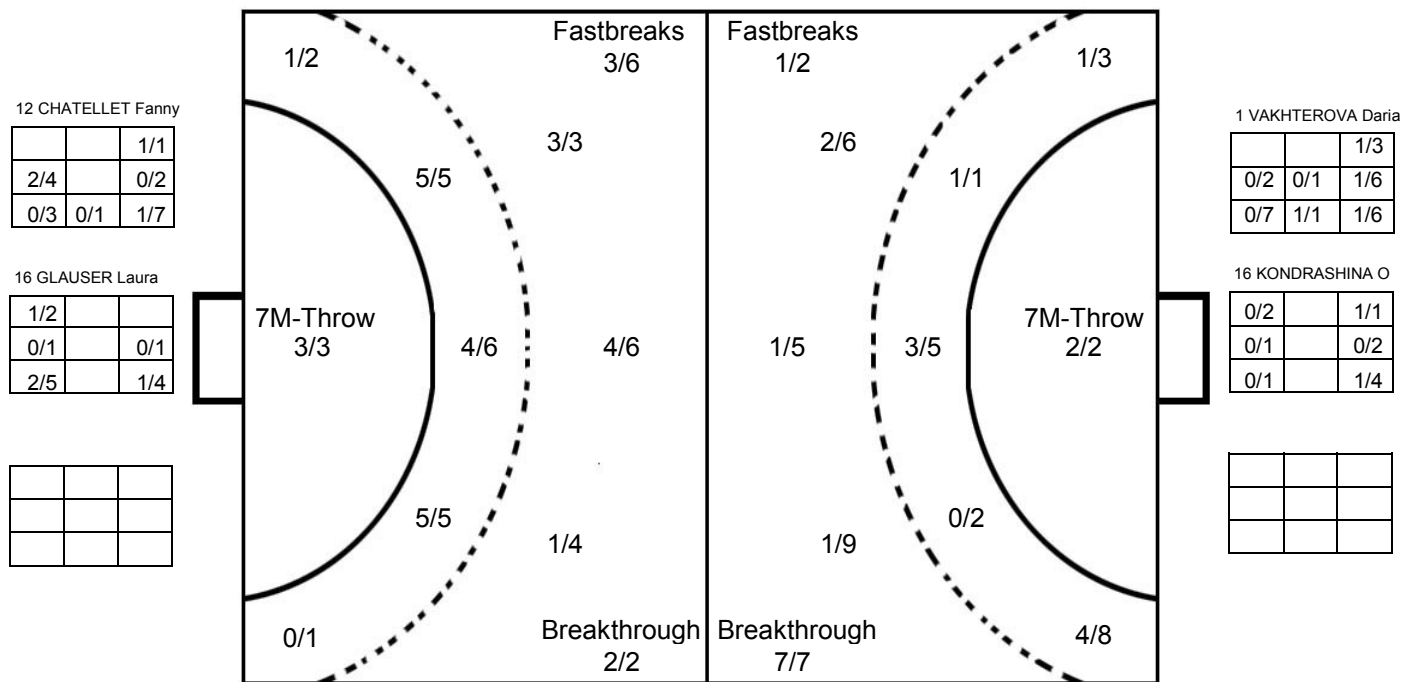

III WOMEN'S YOUTH WORLD CHAMPIONSHIP 2010 IN DOM
MATCH SHOT REPORT

ROUND 7

MATCH 50

100802050-41-1/1

FRANCE

Table of player statistics for France, including names like SCALABRINO L, LOMBARDO, ABDELLAHI S, etc., and their respective shot counts.

RUSSIA

Table of player statistics for Russia, including names like VAKHTEROVA Daria, DANSHINA N, CHOPIKYAN, etc., and their respective shot counts.