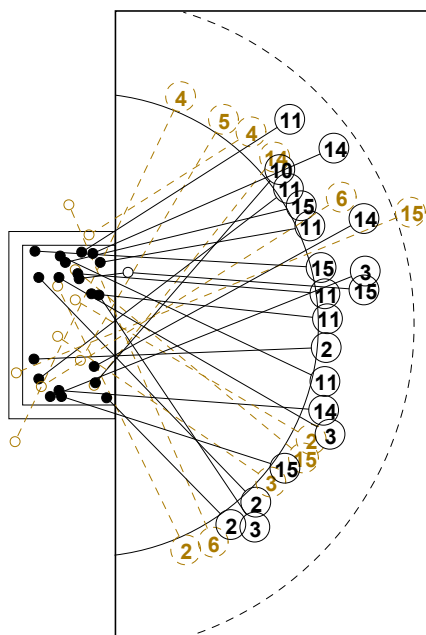

III WOMEN'S YOUTH WORLD CHAMPIONSHIP 2010 IN DOM PICTORIAL MATCH STATISTICS

ROUND 8

MATCH 55

100802055-21-1/1