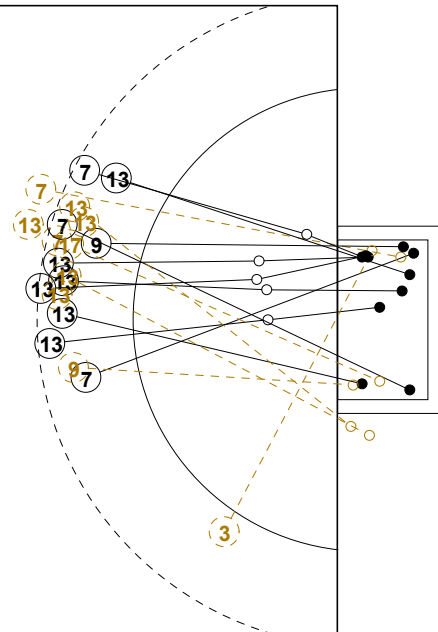

III WOMEN'S YOUTH WORLD CHAMPIONSHIP 2010 IN DOM PICTORIAL MATCH STATISTICS

ROUND 6

MATCH 19

100802019-21-1/1

1st Half
11 : 10

2nd Half
24 : 23

III WOMEN'S YOUTH WORLD CHAMPIONSHIP 2010 IN DOM
MATCH SHOT REPORT