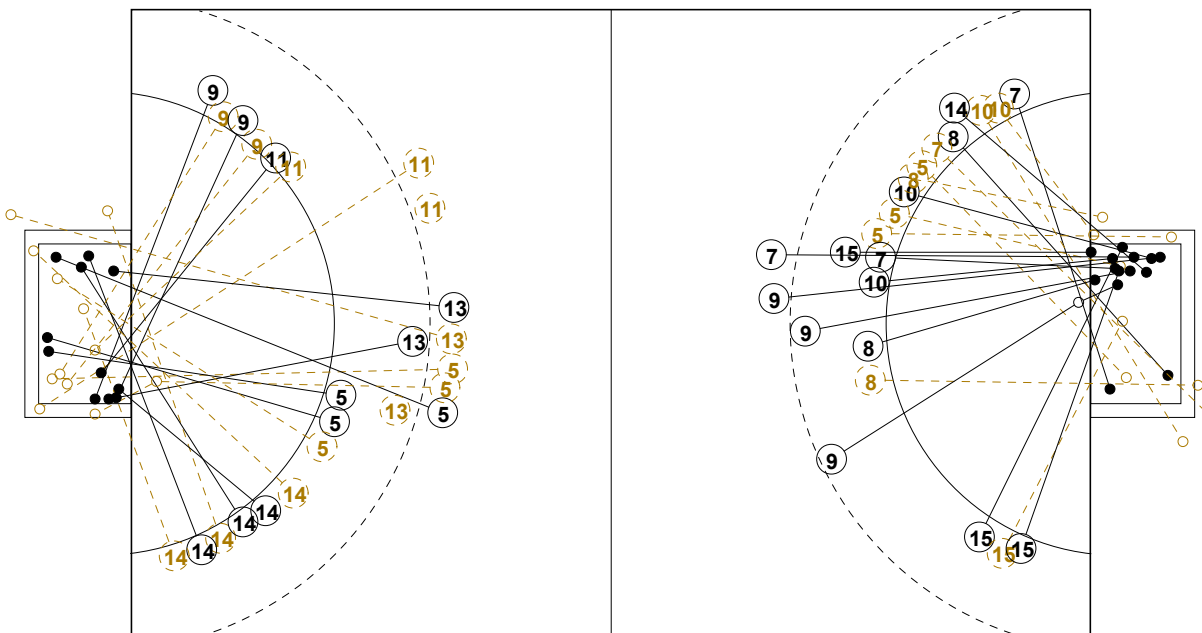

1st Half
13 : 18