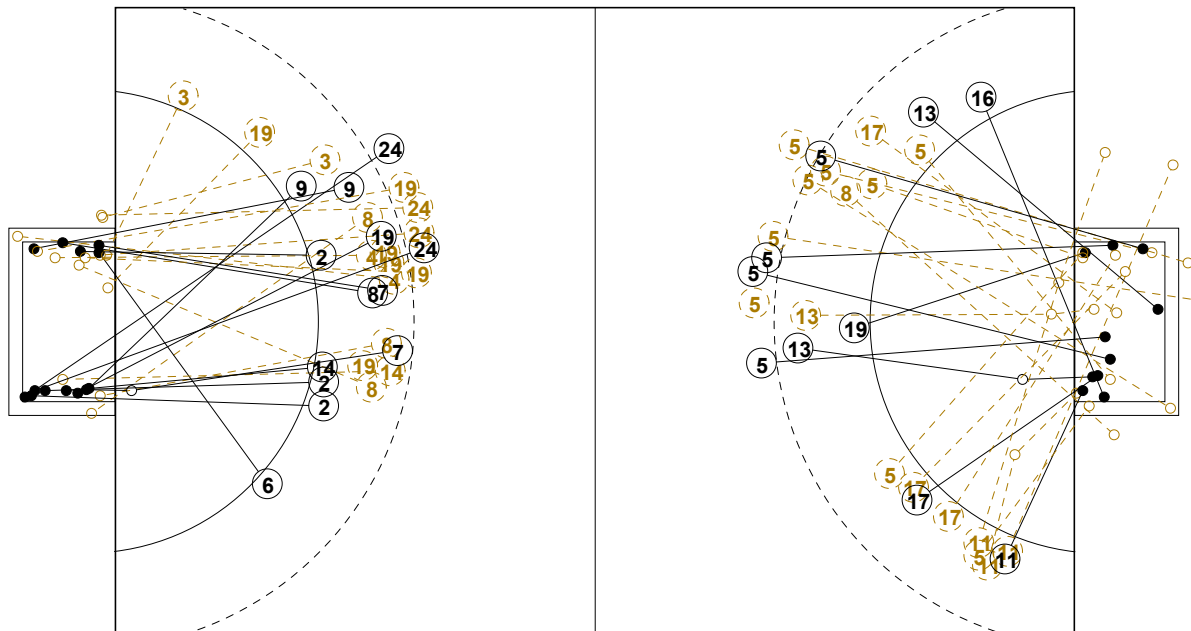

III WOMEN'S YOUTH WORLD CHAMPIONSHIP 2010 IN DOM PICTORIAL MATCH STATISTICS

ROUND 6

MATCH 9

100802009-21-1/1

**1st Half
18 : 10**

**2nd Half
24 : 29**

III WOMEN'S YOUTH WORLD CHAMPIONSHIP 2010 IN DOM

MATCH SHOT REPORT