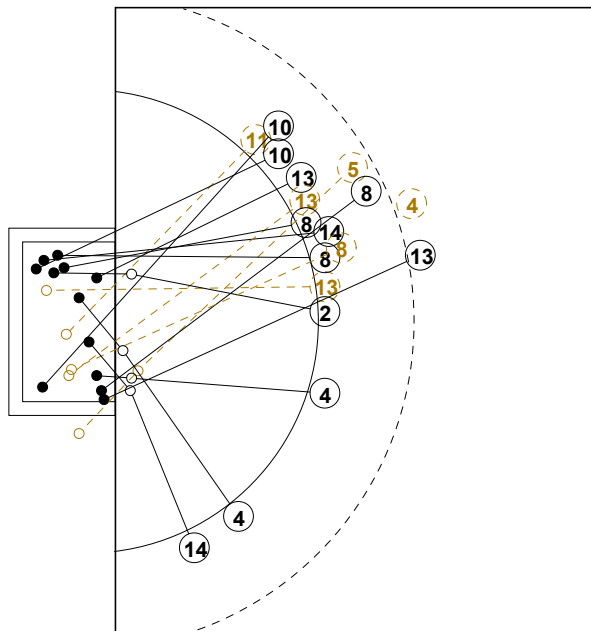

1st Half
18 : 14