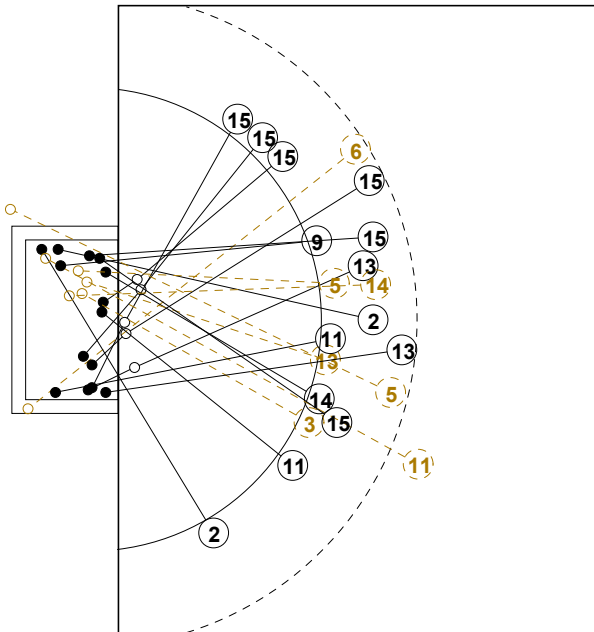

1st Half
10 : 17