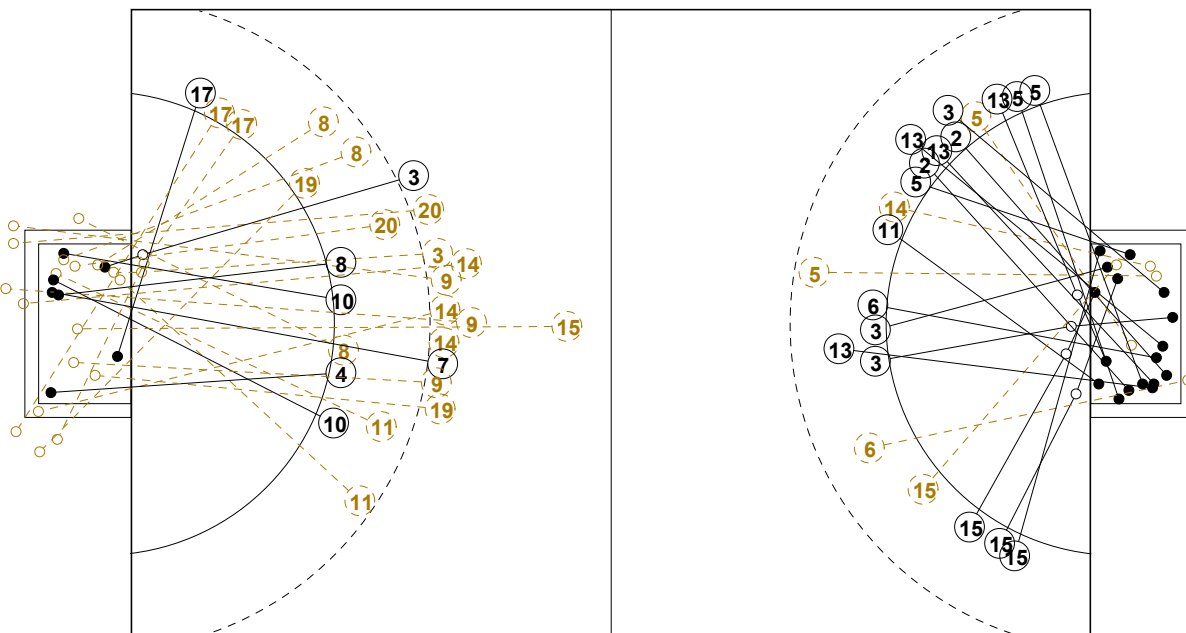

1st Half
13 : 11