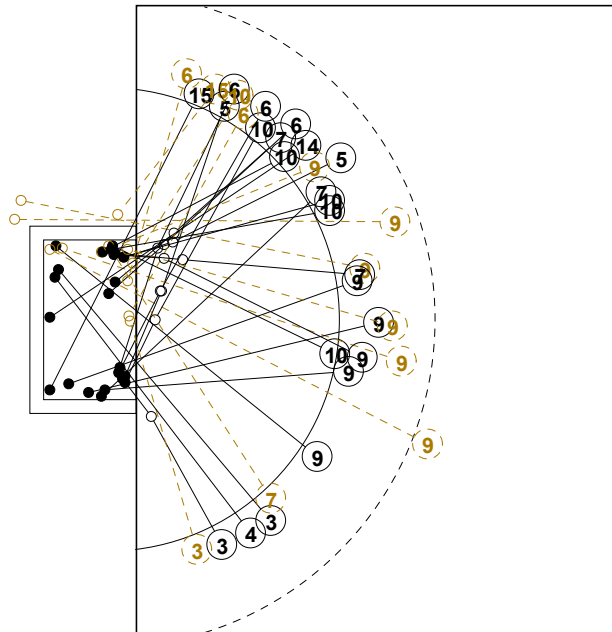

III WOMEN'S YOUTH WORLD CHAMPIONSHIP 2010 IN DOM PICTORIAL MATCH STATISTICS

ROUND 2

MATCH 14

100802014-21-1/1

1st Half
13 : 8

2nd Half
33 : 26

III WOMEN'S YOUTH WORLD CHAMPIONSHIP 2010 IN DOM MATCH SHOT REPORT