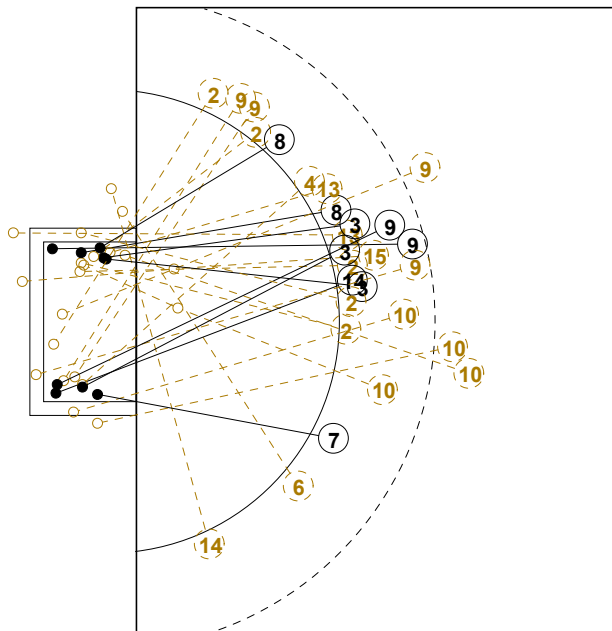

III WOMEN'S YOUTH WORLD CHAMPIONSHIP 2010 IN DOM PICTORIAL MATCH STATISTICS

ROUND 4

MATCH 7

100802007-21-1/1

1st Half
16 : 4

2nd Half
13 : 38

III WOMEN'S YOUTH WORLD CHAMPIONSHIP 2010 IN DOM
MATCH SHOT REPORT