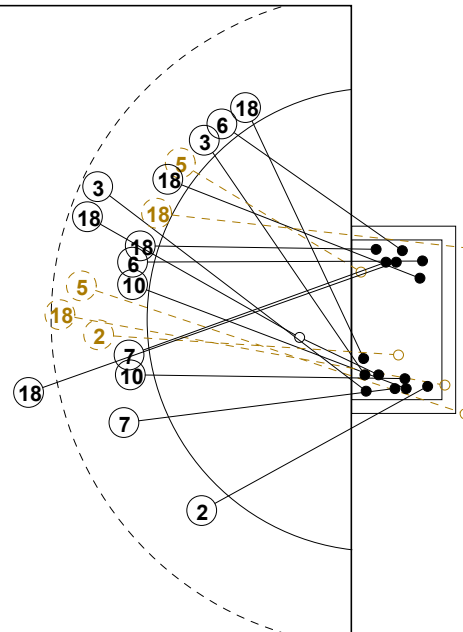

GER 7M

2nd Half
29 : 32

2

III WOMEN'S YOUTH WORLD CHAMPIONSHIP 2010 IN DOM

MATCH SHOT REPORT

ROUND 7

MATCH 43

100802043-41-1/1