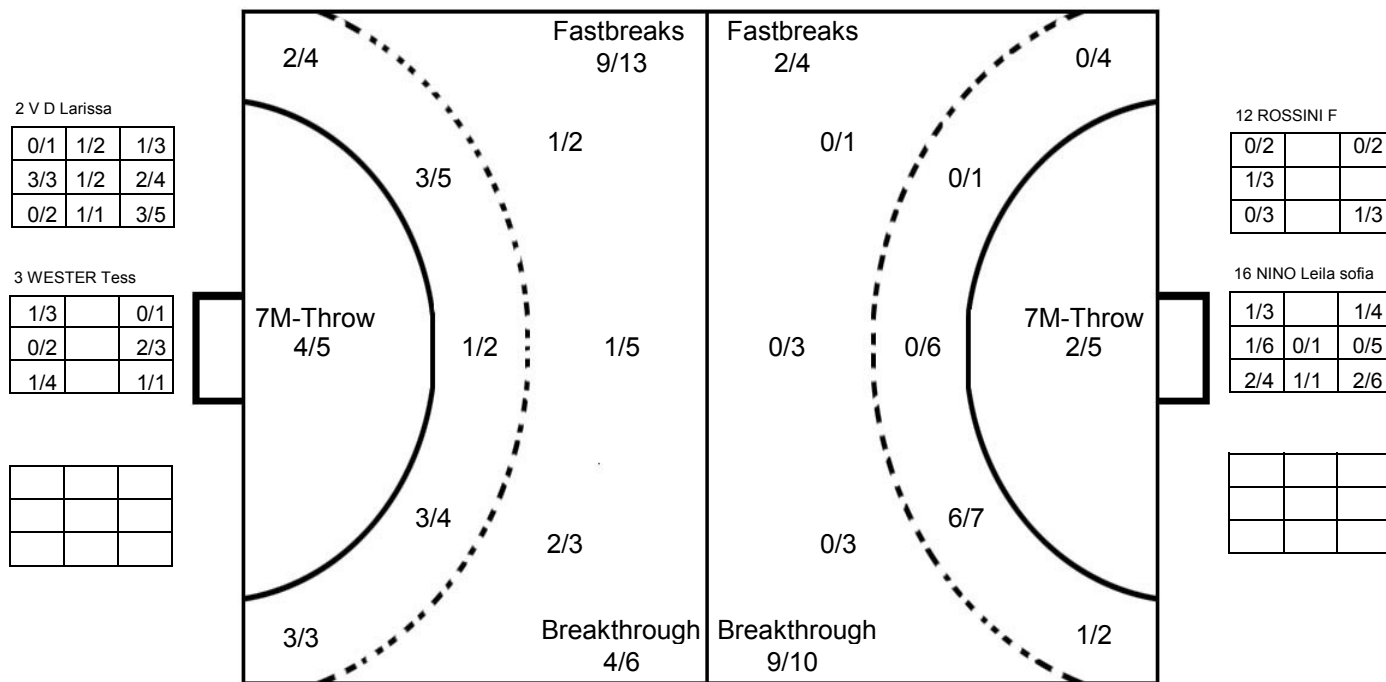

III WOMEN'S YOUTH WORLD CHAMPIONSHIP 2010 IN DOM
MATCH SHOT REPORT

ROUND 1

MATCH 1

100802001-41-1/1

NETHERLAND

Table of player statistics for the Netherlands team, including names like Larissa, Wester, Anouk, Lois, Sabrina, Tamara, Monika, Antje, Myrthe, Lisanne, Knippenborg, Sharelle, Estavana, and Riekie, with columns for goals, misses, and blocks.

ARGENTINA

Table of player statistics for the Argentina team, including names like Mosciaro, Hoh, Chiatti, Iacoi, Muras, Gandulfo, Menendez, Rocio, Dieguez, Rossini, Rodriguez, Alonso, De Uriarte, Nino, and Fabricatore, with columns for goals, misses, and blocks.