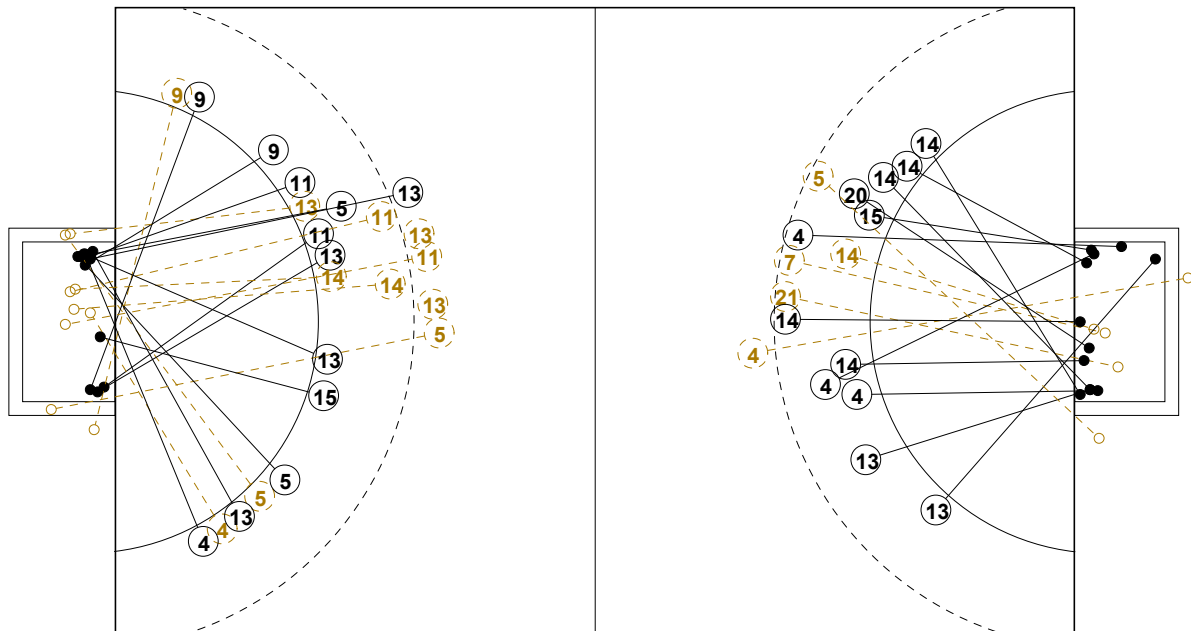

III WOMEN'S YOUTH WORLD CHAMPIONSHIP 2010 IN DOM PICTORIAL MATCH STATISTICS

ROUND 6

MATCH 39

100802039-21-1/1

1st Half
19 : 14

2nd Half
29 : 32

III WOMEN'S YOUTH WORLD CHAMPIONSHIP 2010 IN DOM
MATCH SHOT REPORT