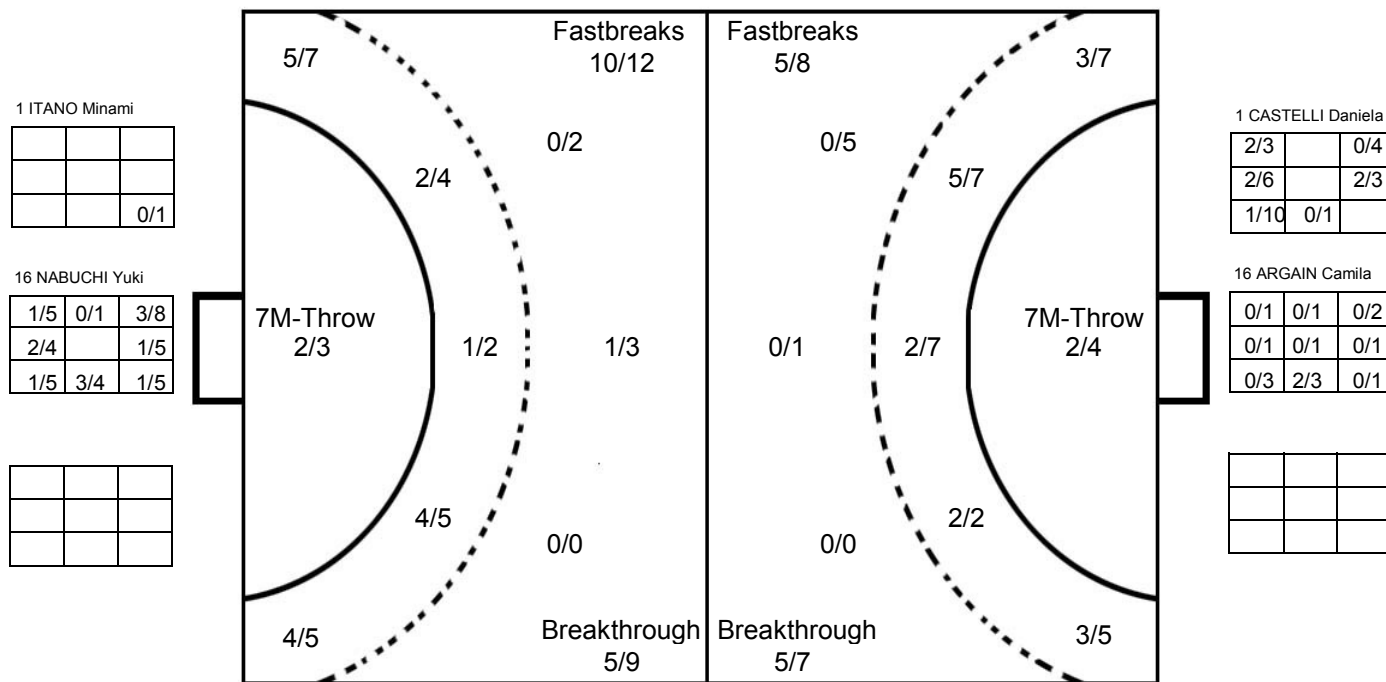

III WOMEN'S YOUTH WORLD CHAMPIONSHIP 2010 IN DOM MATCH SHOT REPORT

ROUND 1

MATCH 11

100802011-41-1/1

JAPAN

1 ITANO Minami	2 IKKI Yukari	3 WATANABE Hirona	4 KODATE Miki	5 KAWABATA Hiromi	6 HAYASHI Runa	7 HASHIMOTO Aya	8 OTANI Kanami
<table border="1"><tr><td></td><td></td><td></td></tr><tr><td></td><td></td><td></td></tr><tr><td></td><td></td><td></td></tr></table>	<table border="1"><tr><td></td><td></td><td></td></tr><tr><td></td><td></td><td></td></tr><tr><td>1</td><td></td><td>1</td></tr></table>	<table border="1"><tr><td></td><td></td><td>2</td></tr><tr><td></td><td></td><td></td></tr><tr><td></td><td></td><td></td></tr></table>	<table border="1"><tr><td>1</td><td></td><td></td></tr><tr><td></td><td></td><td></td></tr><tr><td>1</td><td></td><td></td></tr></table>	<table border="1"><tr><td></td><td></td><td></td></tr><tr><td></td><td></td><td></td></tr><tr><td></td><td></td><td></td></tr></table>	<table border="1"><tr><td>1</td><td></td><td></td></tr><tr><td></td><td></td><td></td></tr><tr><td>1</td><td></td><td></td></tr></table>	<table border="1"><tr><td></td><td></td><td></td></tr><tr><td>3</td><td></td><td></td></tr><tr><td>1</td><td></td><td></td></tr></table>	<table border="1"><tr><td></td><td></td><td>1</td></tr><tr><td></td><td></td><td></td></tr><tr><td>2</td><td>1</td><td></td></tr><tr><td></td><td></td><td>1</td></tr></table>
Post - 0 Miss - 0 Block - 0	Post - 1 Miss - 1 Block - 0	Post - 0 Miss - 1 Block - 0	Post - 1 Miss - 0 Block - 0	Post - 0 Miss - 1 Block - 0	Post - 0 Miss - 1 Block - 0	Post - 1 Miss - 0 Block - 0	Post - 0 Miss - 0 Block - 0
9 KANO Akiho	10 SHIONO Mayu	11 ASAKURA Yuki	12 WAKABAYASHI C	13 NAKATA Chie	14 KUROGI Seiko	15 KOSEKI Haruna	16 NABUCHI Yuki
<table border="1"><tr><td></td><td></td><td></td></tr><tr><td></td><td></td><td></td></tr><tr><td>1</td><td></td><td></td></tr></table>	<table border="1"><tr><td></td><td></td><td>1</td></tr><tr><td></td><td></td><td></td></tr><tr><td>3</td><td>1</td><td></td></tr></table>	<table border="1"><tr><td></td><td></td><td>1</td></tr><tr><td></td><td></td><td></td></tr><tr><td></td><td></td><td>1</td></tr></table>	<table border="1"><tr><td></td><td></td><td></td></tr><tr><td></td><td></td><td></td></tr><tr><td></td><td></td><td></td></tr></table>	<table border="1"><tr><td></td><td></td><td></td></tr><tr><td></td><td></td><td></td></tr><tr><td></td><td></td><td></td></tr></table>	<table border="1"><tr><td></td><td></td><td></td></tr><tr><td></td><td></td><td></td></tr><tr><td></td><td></td><td></td></tr></table>	<table border="1"><tr><td></td><td>1</td><td>1</td></tr><tr><td></td><td></td><td></td></tr><tr><td>4</td><td></td><td>2</td></tr></table>	<table border="1"><tr><td></td><td></td><td></td></tr><tr><td></td><td></td><td></td></tr><tr><td></td><td></td><td></td></tr></table>
Post - 0 Miss - 0 Block - 0	Post - 0 Miss - 1 Block - 0	Post - 0 Miss - 0 Block - 0	Post - 0 Miss - 0 Block - 0	Post - 0 Miss - 0 Block - 0	Post - 0 Miss - 0 Block - 0	Post - 0 Miss - 0 Block - 0	Post - 0 Miss - 0 Block - 0

URUGUAY

1 CASTELLI Daniela	3 RAMOS Sofia	4 CURA Federica	5 SCARRONE Alejand	6 BAIRO Sofia	7 BERMUDEZ	8 COLAMONICI A	9 SAIZ Mercedes
<table border="1"><tr><td></td><td></td><td></td></tr><tr><td></td><td></td><td></td></tr><tr><td></td><td></td><td></td></tr></table>	<table border="1"><tr><td></td><td></td><td></td></tr><tr><td></td><td></td><td></td></tr><tr><td></td><td></td><td></td></tr></table>	<table border="1"><tr><td></td><td></td><td>2</td></tr><tr><td></td><td></td><td>1</td></tr><tr><td>1</td><td></td><td>1</td></tr></table>	<table border="1"><tr><td></td><td></td><td>1</td></tr><tr><td></td><td></td><td></td></tr><tr><td></td><td></td><td></td></tr></table>	<table border="1"><tr><td></td><td></td><td></td></tr><tr><td></td><td></td><td></td></tr><tr><td></td><td></td><td></td></tr></table>	<table border="1"><tr><td></td><td></td><td></td></tr><tr><td>1</td><td></td><td></td></tr><tr><td></td><td></td><td></td></tr></table>	<table border="1"><tr><td>1</td><td></td><td>1</td></tr><tr><td></td><td></td><td></td></tr><tr><td></td><td></td><td>2</td></tr><tr><td></td><td></td><td>1</td></tr></table>	<table border="1"><tr><td>1</td><td></td><td></td></tr><tr><td></td><td></td><td></td></tr><tr><td></td><td></td><td>2</td></tr></table>
Post - 0 Miss - 0 Block - 0	Post - 0 Miss - 0 Block - 0	Post - 1 Miss - 3 Block - 0	Post - 0 Miss - 1 Block - 1	Post - 0 Miss - 0 Block - 0	Post - 1 Miss - 1 Block - 0	Post - 0 Miss - 0 Block - 0	Post - 3 Miss - 3 Block - 0
10 FERRARI Viviana	11 BELTRAN Joaquina	13 BELLBE Camila	14 BONTEMPI Sofia	15 GROSSO Iara	16 ARGAIN Camila	17 ALVAREZ Mayte	18 ROSILLO Joaquina
<table border="1"><tr><td></td><td></td><td></td></tr><tr><td></td><td></td><td></td></tr><tr><td>2</td><td></td><td></td></tr></table>	<table border="1"><tr><td></td><td></td><td></td></tr><tr><td></td><td></td><td></td></tr><tr><td></td><td></td><td></td></tr></table>	<table border="1"><tr><td></td><td></td><td></td></tr><tr><td></td><td></td><td></td></tr><tr><td></td><td></td><td></td></tr></table>	<table border="1"><tr><td></td><td></td><td></td></tr><tr><td></td><td></td><td></td></tr><tr><td>1</td><td>3</td><td></td></tr></table>	<table border="1"><tr><td>1</td><td>1</td><td>1</td></tr><tr><td>1</td><td></td><td></td></tr><tr><td></td><td></td><td></td></tr></table>	<table border="1"><tr><td></td><td></td><td></td></tr><tr><td></td><td></td><td></td></tr><tr><td></td><td></td><td></td></tr></table>	<table border="1"><tr><td></td><td></td><td></td></tr><tr><td></td><td></td><td></td></tr><tr><td></td><td></td><td></td></tr></table>	<table border="1"><tr><td></td><td></td><td></td></tr><tr><td></td><td></td><td></td></tr><tr><td></td><td></td><td></td></tr></table>
Post - 0 Miss - 0 Block - 0	Post - 0 Miss - 0 Block - 0	Post - 0 Miss - 0 Block - 0	Post - 0 Miss - 0 Block - 0	Post - 0 Miss - 0 Block - 1	Post - 0 Miss - 0 Block - 0	Post - 0 Miss - 0 Block - 0	Post - 0 Miss - 0 Block - 0