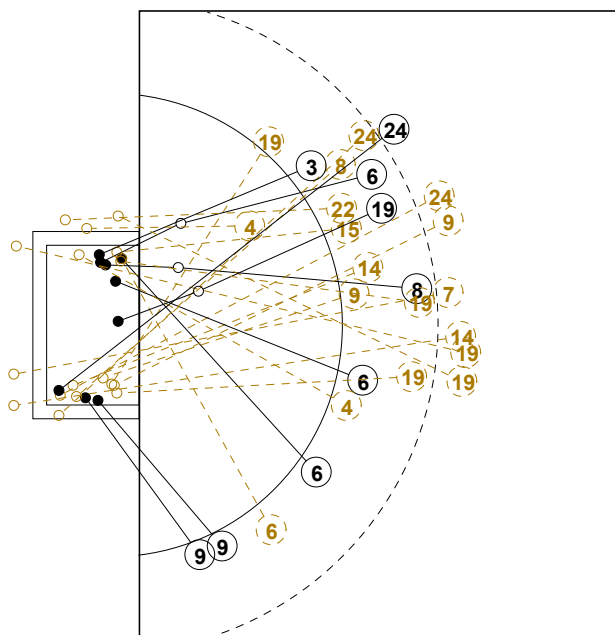

III WOMEN'S YOUTH WORLD CHAMPIONSHIP 2010 IN DOM PICTORIAL MATCH STATISTICS

ROUND 9

MATCH 62

100802062-21-1/1