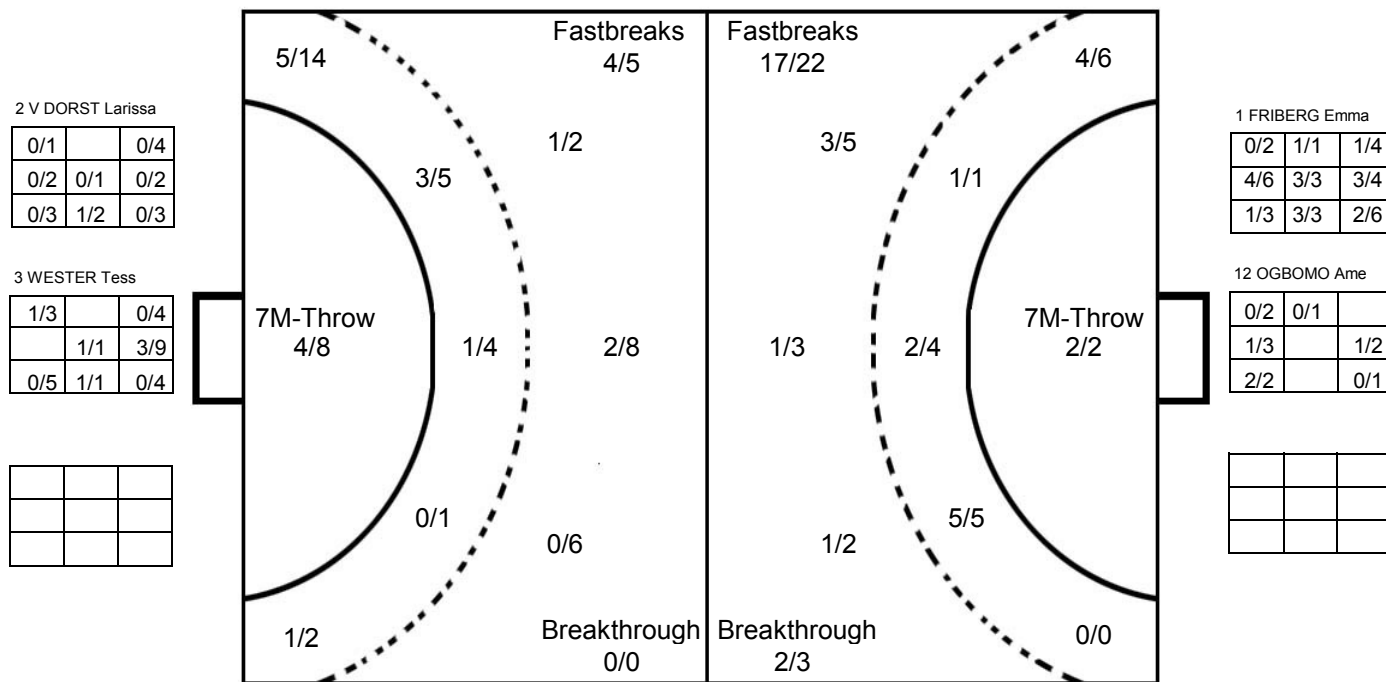

ROUND 9

MATCH 59

100802059-41-1/1

NETHERLAND

Table listing player statistics for the Netherlands team, including names like VAN HOLSTEIJN D, DORST Larissa, WESTER Tess, etc., and their respective shot counts.