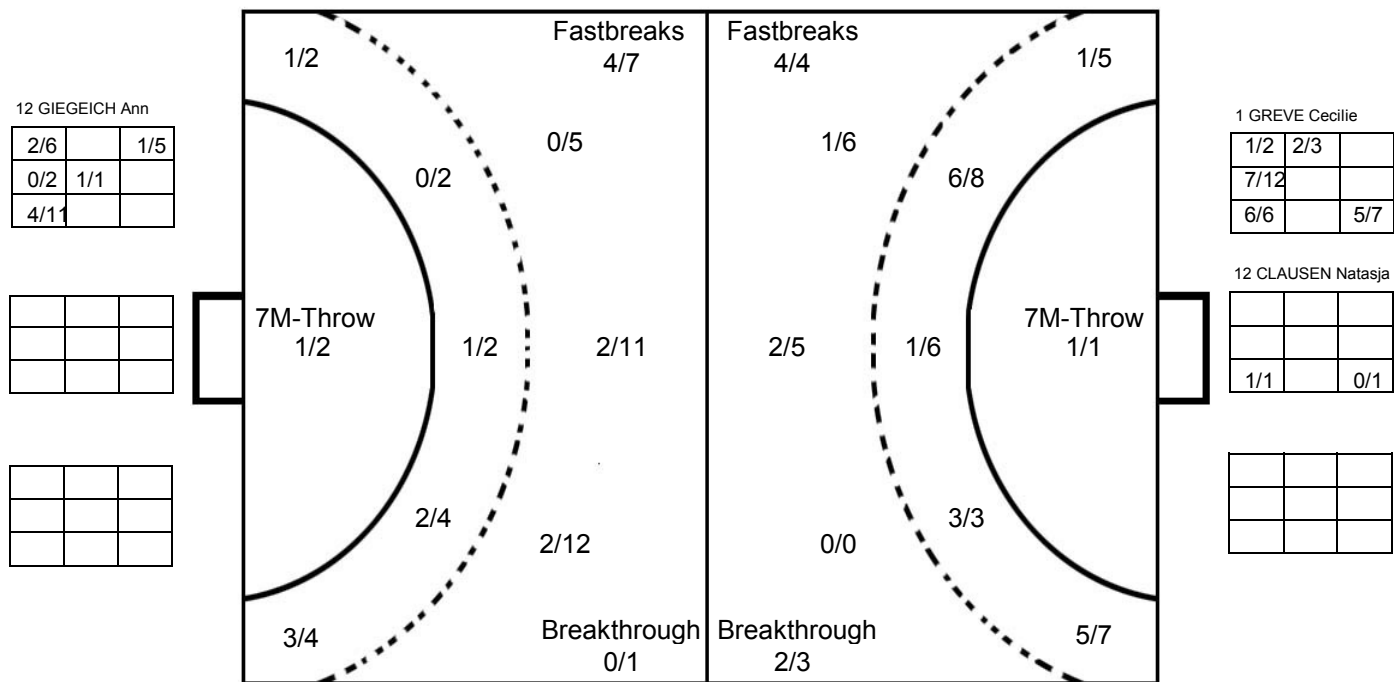

III WOMEN'S YOUTH WORLD CHAMPIONSHIP 2010 IN DOM
MATCH SHOT REPORT

ROUND 5

MATCH 8

100802008-41-1/1

GERMANY

Table listing player statistics for Germany, including names like VEITH Melanie, RITTER Sina, HUBINGER Anne, etc., and their respective goal counts and shot statistics.

DENMARK

Table listing player statistics for Denmark, including names like GREVE Cecilie, BILTOFT Mia, PEDERSEN Anne, etc., and their respective goal counts and shot statistics.