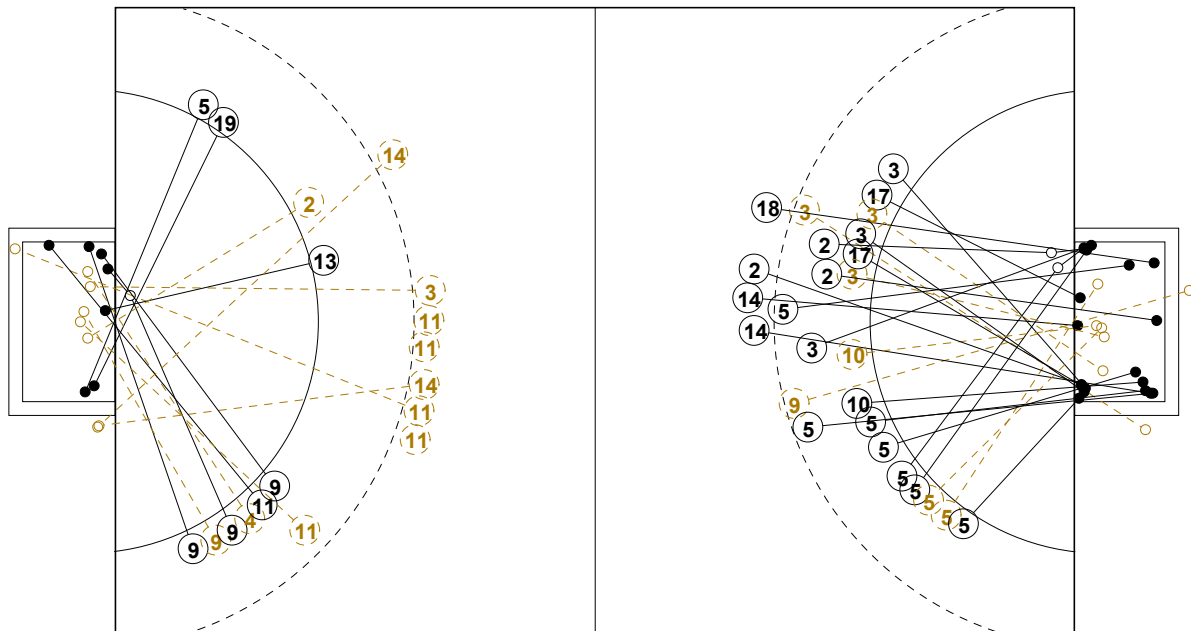

1st Half
19 : 7