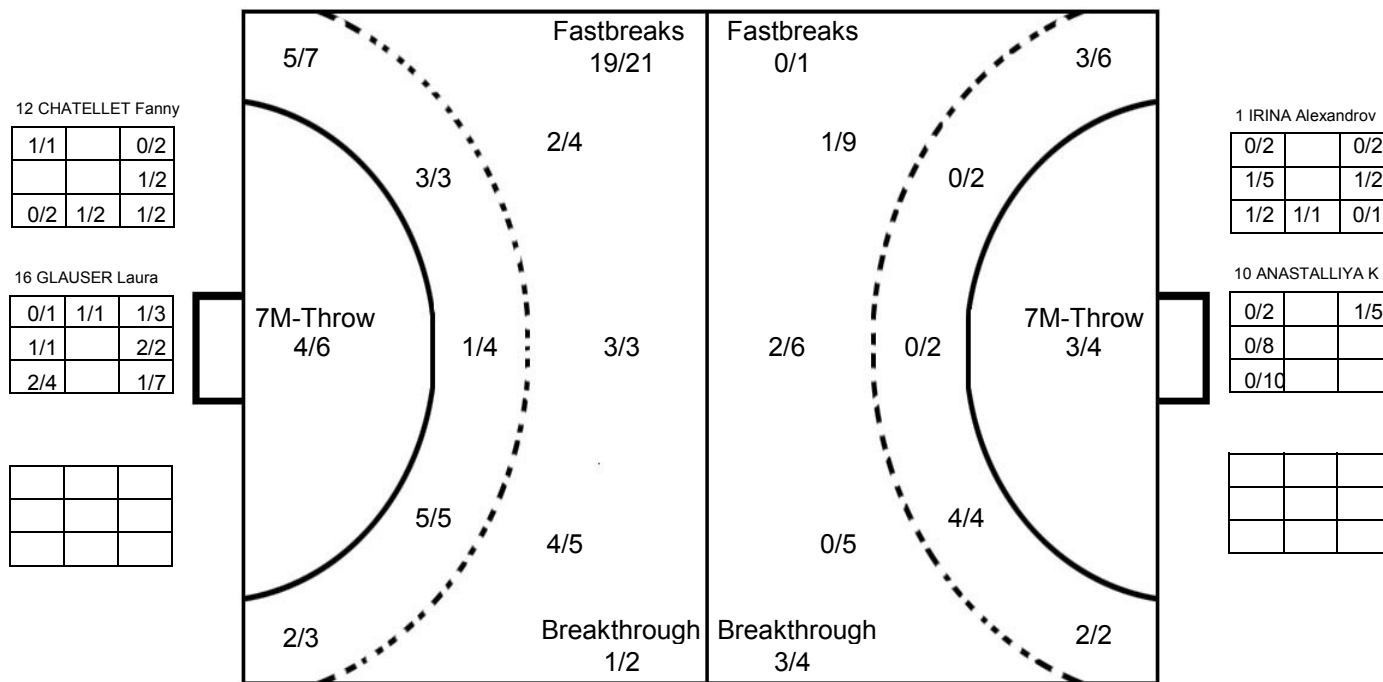

III WOMEN'S YOUTH WORLD CHAMPIONSHIP 2010 IN DOM
MATCH SHOT REPORT

ROUND 2

MATCH 23

100802023-41-1/1

FRANCE

Table of player statistics for France, including names like LOMBARDO Johana, ABDELLAHI Sabrin, COCCIALE Marine, etc., and their respective goal counts and statistics.

KAZAKHSTAN

Table of player statistics for Kazakhstan, including names like IRINA Alexandrov, MARIYA Zaytseva, MARINA Bazhina, etc., and their respective goal counts and statistics.