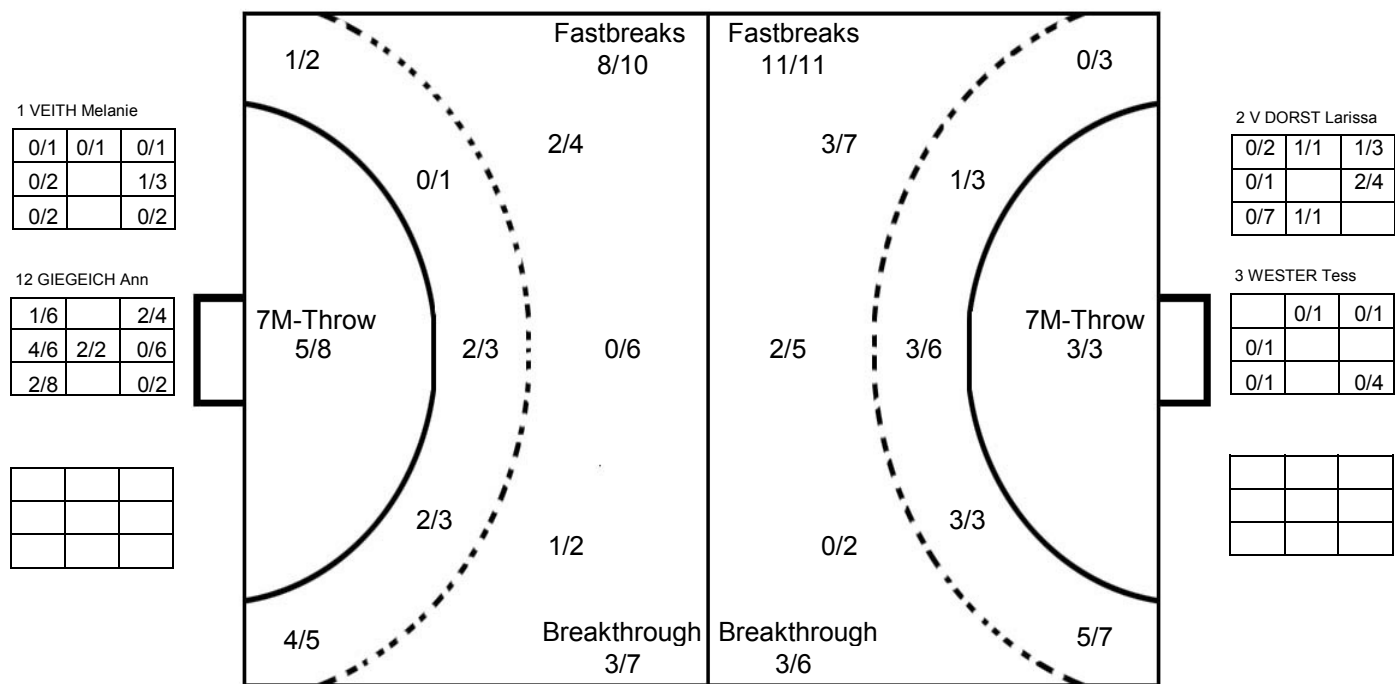

ROUND 2

MATCH 4

100802004-41-1/1

GERMANY

Table with 10 columns representing players: 1 VEITH Melanie, 2 RITTER Sina, 3 HUBINGER Anne, 5 BERGER Alisa, 6 WINDISCH Marlene, 7 MAZZUCCO A, 8 HUMMEL Stefanie, 10 STONAWSKI Freya, 12 GIEGEICH Ann, 13 BEHNKE Julia, 16 PRAETZEL Stefani, 17 HERTLEIN Helena, 18 MINEVSKAJA E, 19 DIEHL Kaya, 20 HUMMEL Jaqueline. Each player has a 3x3 grid for shot statistics and a line for Post-Miss, Block, and Post-Block counts.