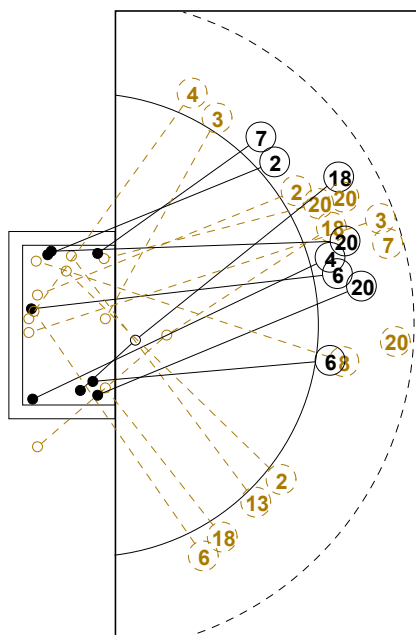

III WOMEN'S YOUTH WORLD CHAMPIONSHIP 2010 IN DOM PICTORIAL MATCH STATISTICS

ROUND 1

MATCH 2

100802002-21-1/1