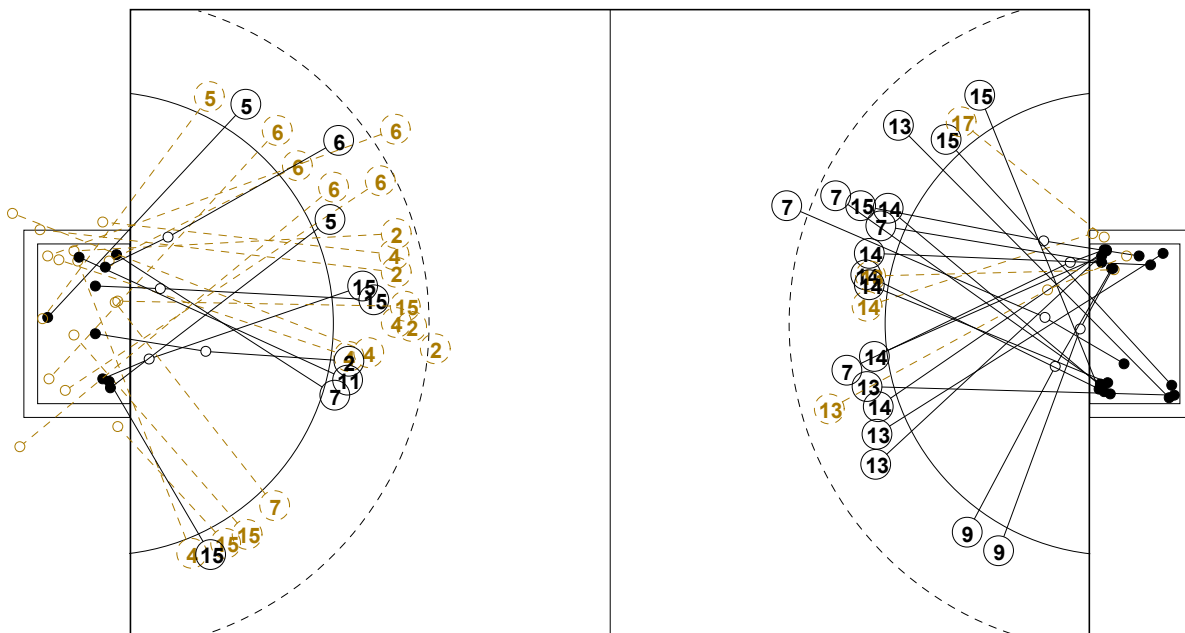

1st Half
17 : 12