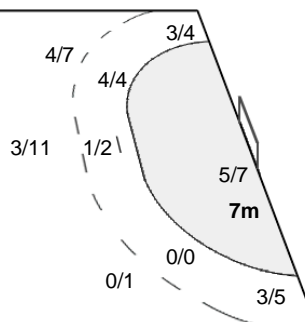

Defence

Goalkeepers Saves / Shots

3/9	1/7
2/4	1/2
3/8	2/11

16 RISOVIC J

3/7	1/6
2/4	1/2
2/6	2/10

28 KACAREVIC A

0/2	0/1
1/2	0/1

Legend:

%	Efficiency	2Min	2 Minute Suspensions	6m	6 metre Shots	7m	7 metre Shots	9m	9 metre Shots
AS	Assists	BS	Blocked Shots	BT	Breakthroughs	DR	Disqualification with Report	FB	Fast Breaks
G/S	Goals/Shots	N/A	Not Applicable	No.	Uniform Number	RC	Red Cards	S/S	Saves/Shots
ST	Steals	TO	Turnover	TP	Time Played	Wing	Wing Shots	YC	Yellow Cards