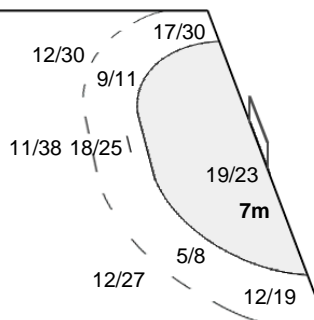

Defence

Goalkeepers

Saves / Shots

6/22	3/11	3/23
11/18	1/1	7/16
12/43	7/21	17/60

12 BAKIR M

1/6	1/3	0/3
0/2	1/1	1/4
1/10	3/7	2/8

72 KHALIL M

0/1	0/2	
0/1	0/1	1/1

88 HANDAWY K

5/15	2/6	3/20
11/16		6/12
11/32	4/13	14/51