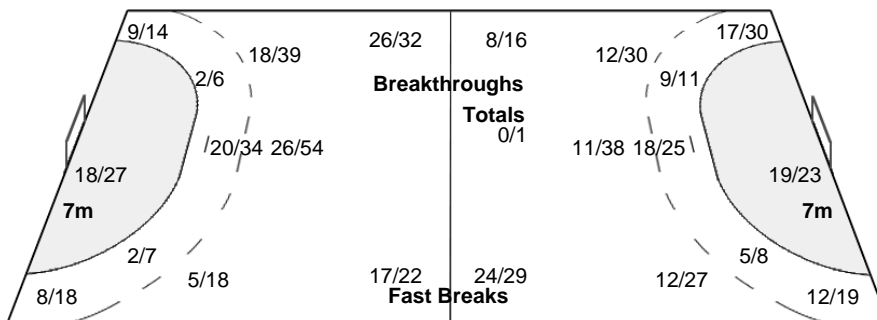

24th Men's World Championship 2015 Qatar

Cumulative Statistics

EGY - Egypt
After 6 matches

Shots Distribution

Players

Goals / Shots

3 ABOU EBAID M 4/4 0/1 2/3 3-Post 3-Blocked 1-Missed	5 RADWAN M 1/1 0/1 3/3 0/1 0/2 1/1 1/2 1/2 2-Blocked 2-Post	6 ABDELRAHMAN A 1/1 1/2 1/1 2/2 3/4 3/4 1-Missed 1-Post	8 RAMADAN M 1/1 0/1 2/2 0/3 2/2 2/7 1/2 13/13 1-Missed 4-Blocked	9 ISSA E 12 BAKIR M	13 ELWAKIL O 1-Post	
15 AMER M 0/4 1/1 1/1 5/5 1-Blocked 1-Missed	19 ELBASSIOUNY M 1/3 1/3 0/1 4/9 2-Blocked 3-Missed 1-Post	20 HASHEM M 0/2 3/3 1/2 0/1 6/6 3-Missed 3-Post	24 EL MASRY I 1/1	25 NAWAR W 1/1 1/1	39 ELDERAA Y 0/1 0/1 5/6 1-Missed 3-Blocked	66 ELAHMAR A 3/4 2/2 1/2 3/4 1/3 6/9 3/5 8/11
72 KHALIL M	88 HANDAWY K	90 MOHAMED A 2/4 1/2 2/3 6/6 7/9 3-Missed 3-Post 4-Blocked				

Team

Goals / Shots

10/15	5/11	13/17
7/18	0/2	8/13
33/49	11/18	64/81

16-Missed 14-Post 17-Blocked

Offence