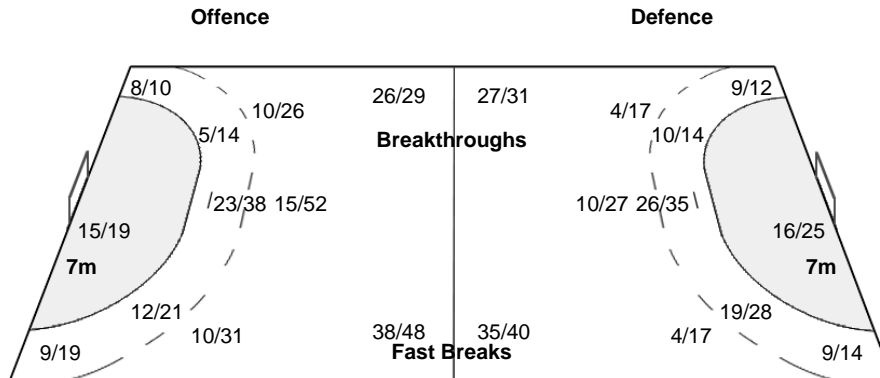

24th Men's World Championship 2015 Qatar

Cumulative Statistics

BRA - Brazil

After 6 matches

Shots Distribution

Players

Goals / Shots

2 TEIXEIRA H			3 PACHECO F			4 SILVA J			7 GAMA G			9 CANDIDO L			10 TOLEDO J			13 HUBNER D		
0/1			2/2	1/1	0/1	2/3	3/5	4/4	1/1	1/1	3/3	2/2	2/3	1/1	6/7	0/3	0/1			
0/1		0/1	2/2	0/1	0/3	0/3		1/3	3/4		2/3	1/1			0/1	0/1		0/1		0/1
2/2			3/5	1/1	4/5	4/8	1/1	4/6	2/3	0/1	1/2	2/2		1/1	4/4	0/1	1/2	1/2	0/1	1/1
			1-Missed		2-Blocked	1-Missed	1-Post	3-Blocked	1-Missed		9-Blocked	1-Missed	1-Post		4-Missed		1-Blocked	1-Missed	1-Post	1-Blocked

14 SANTOS T			15 PATRIANOVA A			17 POZZER A			18 RIBEIRO F			19 CHIUFFA F			21 CARDOSO G			25 TEIXEIRA V		
1/2	3/3	1/1	1/2		2/2	1/2	1/1	1/2	1/4	1/2	1/2	2/4	3/3				1/1	0/1		
1/2		0/1	0/1	0/2	0/1	1/3		1/1	1/2		1/2			1/1	1/1			1/1		
6/8	2/4	5/6			2/3	3/3	0/1	4/4	5/7	7/7	14/15	4/4	4/4	10/14	3/6	1/2		1/1	1/1	2/2
			2-Missed	2-Post	5-Blocked	2-Missed	1-Post	2-Blocked	2-Missed	1-Post		1-Missed	1-Post		2-Missed		1-Blocked			

81 NASCIMENTO L			89 ALMEIDA C		

Team		
Goals / Shots		
19/31	15/22	14/18
11/23	0/4	6/17
40/55	17/24	49/61
20-Missed	8-Post	24-Blocked

Goalkeepers		
Saves / Shots		
4/19	8/16	8/25
8/16		9/14
12/61	2/20	8/57

81 NASCIMENTO L		
0/4	4/7	0/8
3/5		3/5
2/14	1/9	4/19

89 ALMEIDA C		
4/15	2/6	8/16
5/11		6/9
10/47	1/11	4/38

LEGEND					
%	Efficiency	2Min	2 Minute Suspensions	6m	6-metre Shots
AS	Assists	BS	Blocked Shots	BT	Breakthroughs
MP	Matches Played	N/A	not applicable	PR	Preliminary Round
ST	Steals	TO (TF)	Turnovers (Technical Faults)	TP	Time Played
FTO	Fast Throw off			7m	7-metre Shots
				FB	Fast Breaks
				RC	Red Cards
				Wing	Wing Shots
				9m	9-metre Shots
				G/S	Goals/Shots
				S/S	Saves/Shots
				YC	Yellow Cards