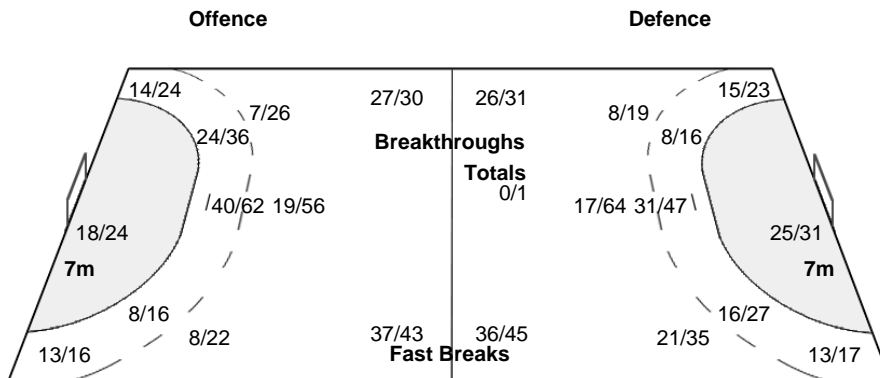

24th Men's World Championship 2015 Qatar

Cumulative Statistics

BLR - Belarus
After 7 matches

Shots Distribution

Players

Goals / Shots

2 BROUKA I	4 BABICHEV M	8 KAMYSHYK D	9 ASTRASHAPKIN A	10 PUKHOUSKI B	12 MATSKEVICH I	13 KNIAZEU K
1/1	2/2	3/4	0/1	2/4	0/1	1/1
2/2	0/2	1/2	1/1	1/2	0/2	0/1
4/4	4/5	2/2	8/8	3/3	2/2	3/3
1-Post	1-Post	1-Missed 2-Post	1-Blocked	4-Missed 3-Post	4-Blocked	2-Missed 2-Post 2-Blocked

14 RUTENKA S	15 RUTENKA D	17 NIKULENKAU D	18 SHYLOVICH S	19 NIAZHURA M	20 CHYSTABAYEU D	21 CHARAPENKA V
3/3	4/5	2/3	3/4	1/2	4/5	1/1
2/4	0/1	1/6	4/9	1/5	6/8	4/5
9/11	4/5	18/22	8/10	5/8	7/7	1/1
3-Missed 6-Post	4-Blocked	1-Missed 1-Post	3-Missed 2-Post	3-Blocked	5-Missed 1-Post	3-Blocked

22 SHUMAK V	24 BARANAU M	55 TSITOU A
1/1	1/1	2/2
0/1	0/1	1/1
2/2	3/3	1/1
2/2	3/3	1/1
19-Missed	19-Post	17-Blocked

Team	Goals / Shots
16/18	8/13
10/27	0/2
64/74	31/39
55/70	
19-Missed	19-Post
17-Blocked	

Goalkeepers	Saves / Shots
10/36	9/20
7/19	2/3
11/65	5/27
4/33	7/22
13/59	

12 MATSKEVICH I	Goals / Shots
5/11	2/3
1/5	5/9
2/17	3/9
1/13	4/16

21 CHARAPENKA V	Goals / Shots
5/25	7/16
6/14	2/3
9/48	2/17
3/20	2/13
8/40	

LEGEND			
%	Efficiency	2Min	2 Minute Suspensions
AS	Assists	BS	Blocked Shots
MP	Matches Played	N/A	not applicable
S/S	Saves/Shots	ST	Steals
YC	Yellow Cards	FTO	Fast Throw off
6m	6-metre Shots	7m	7-metre Shots
BT	Breakthroughs	FB	Fast Breaks
PL	Placement	PR	Preliminary Round
TO (TF)	Turnovers (Technical Faults)	TP	Time Played
9m	9-metre Shots	G/S	Goals/Shots
RC	Red Cards	Wing	Wing Shots